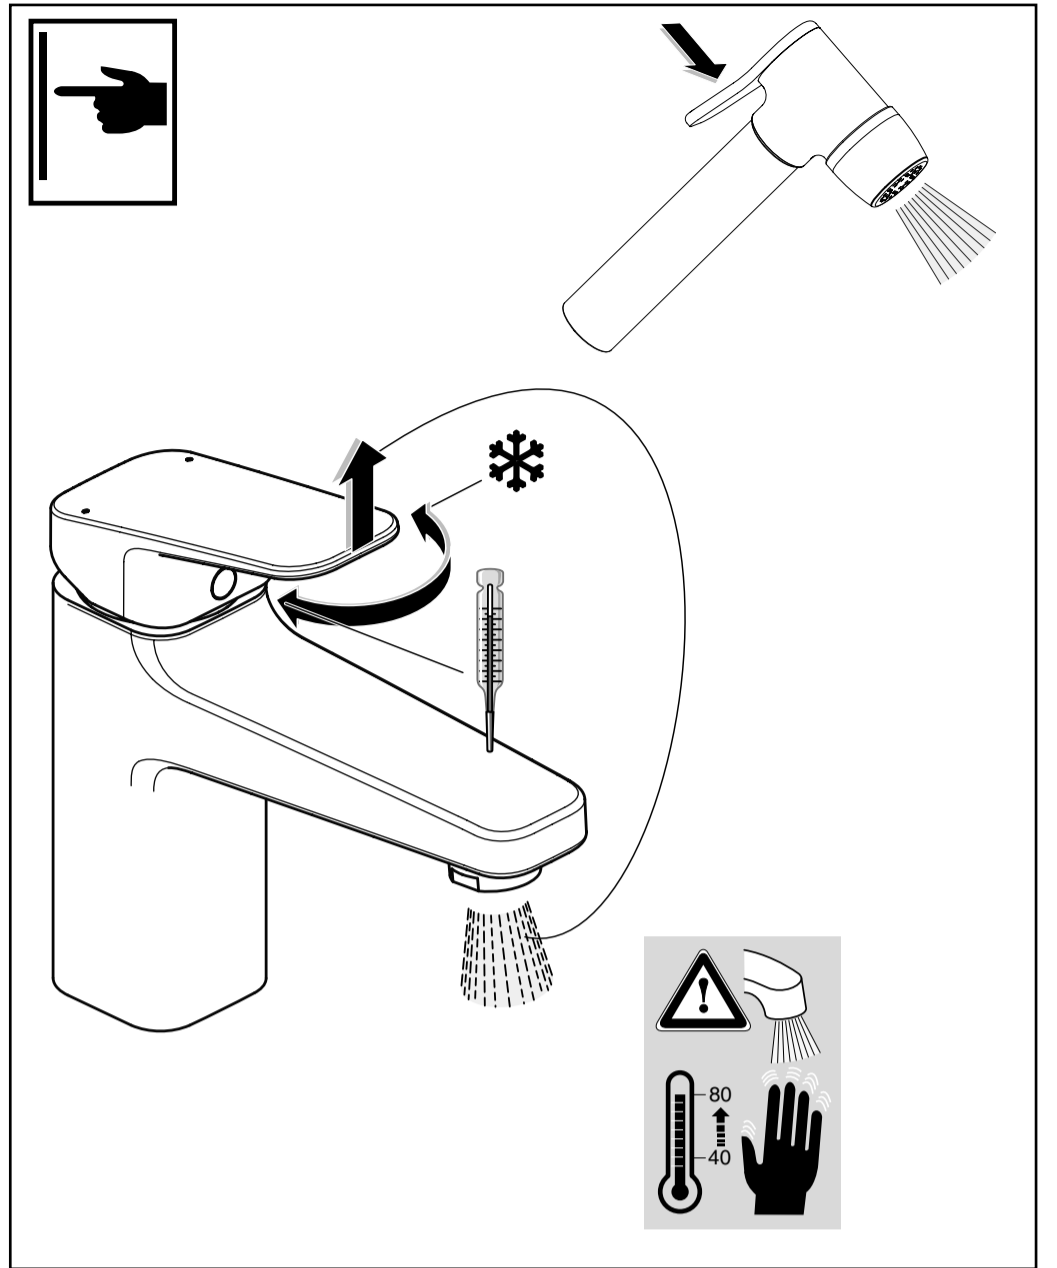

**CERAPLAN**

Ideal Standard

12.2021 / B565138

**B D231 ..**

Ideal Standard International NV  
Corporate Village – Gent Building  
Da Vincilaan 2  
1935 Zaventem  
Belgium  
<http://www.idealstandardinternational.com>