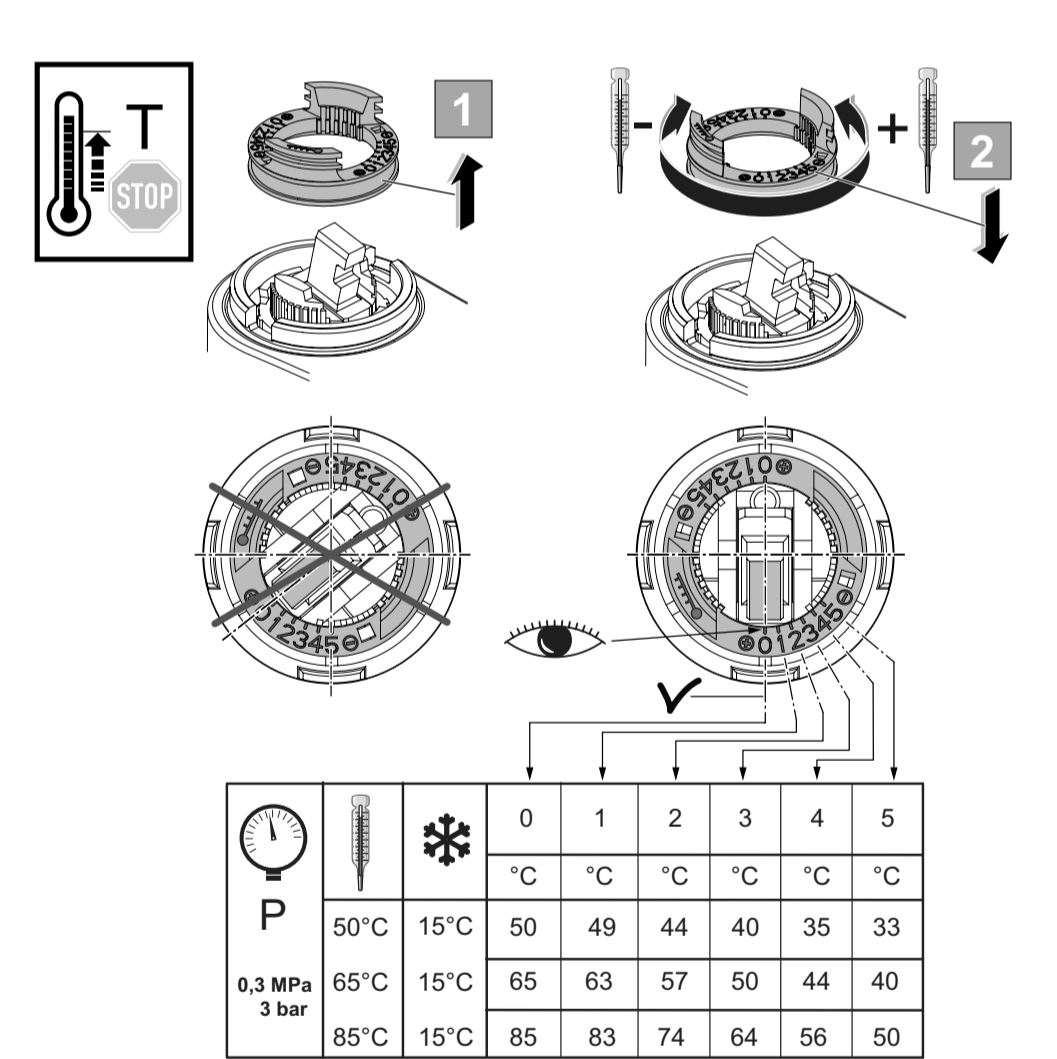

**CERAPLAN**

Ideal Standard

12.2021 / B565138

**B D231 ..**

Ideal Standard International NV  
Corporate Village – Gent Building  
Da Vincilaan 2  
1935 Zaventem  
Belgium  
<http://www.idealstandardinternational.com>