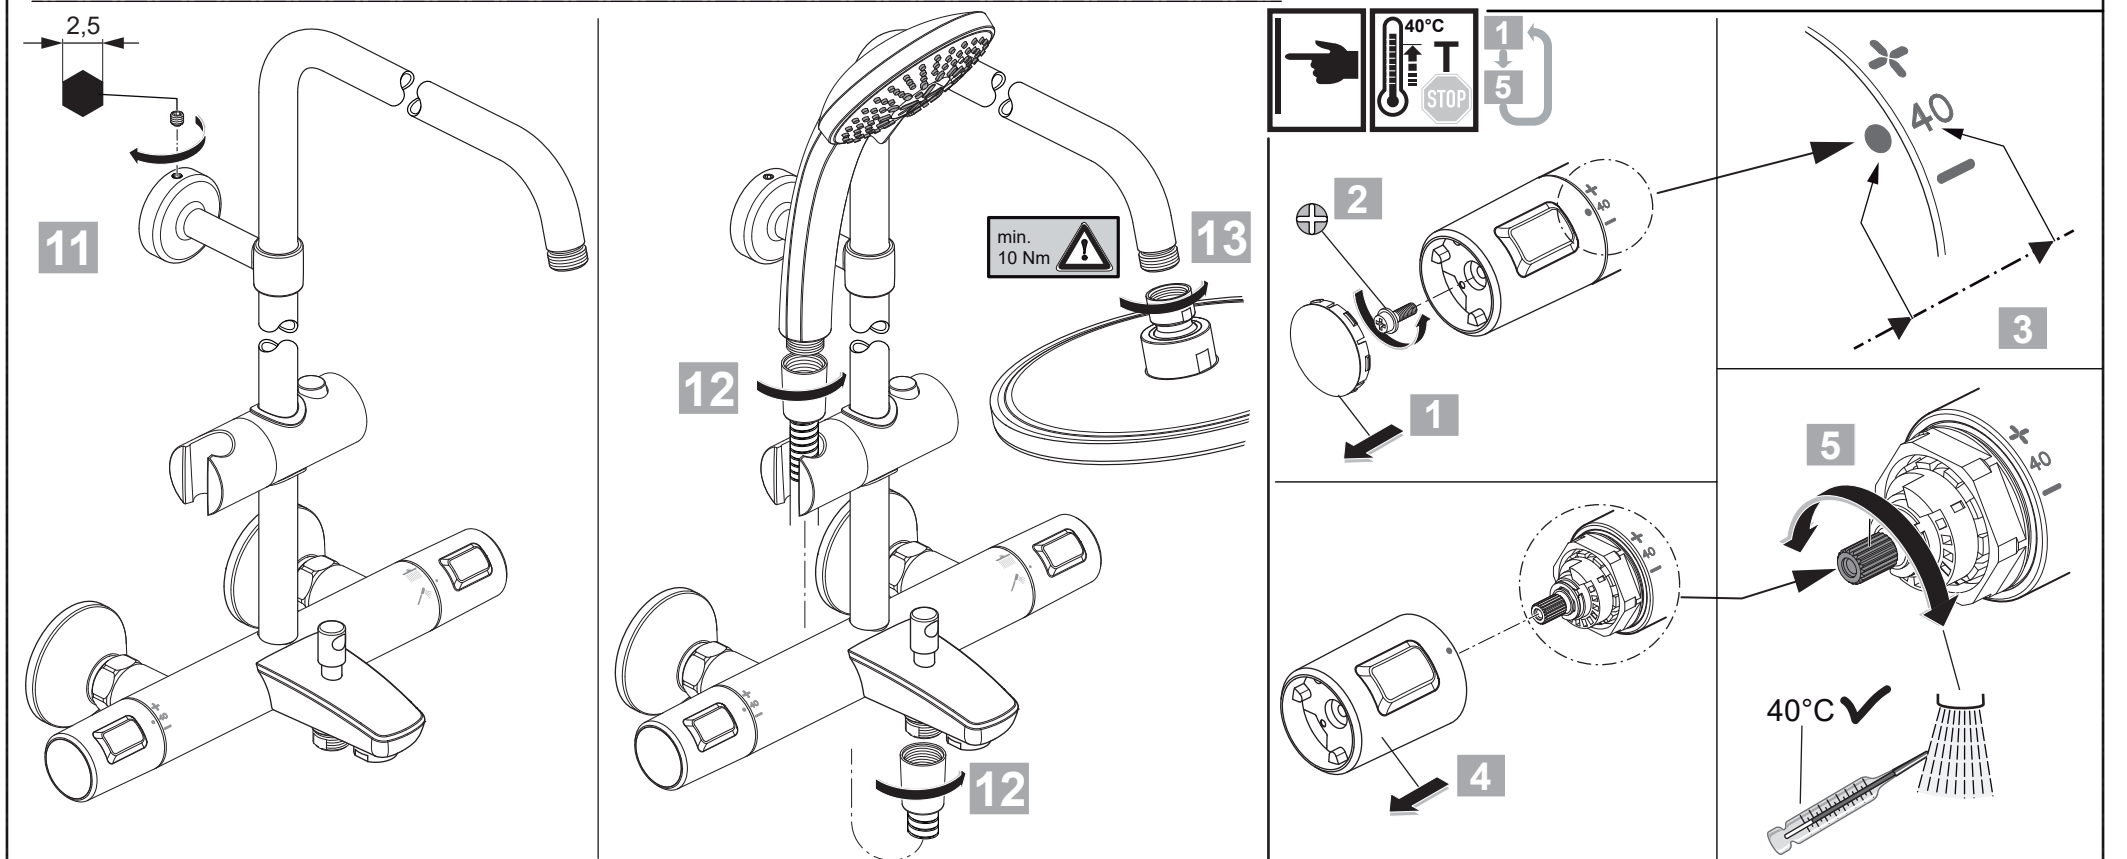

P	bar		MAX. 10		5		Q (3 bar)
	T	°C		MAX. 80		65 55		
								l/min
								8 12 20