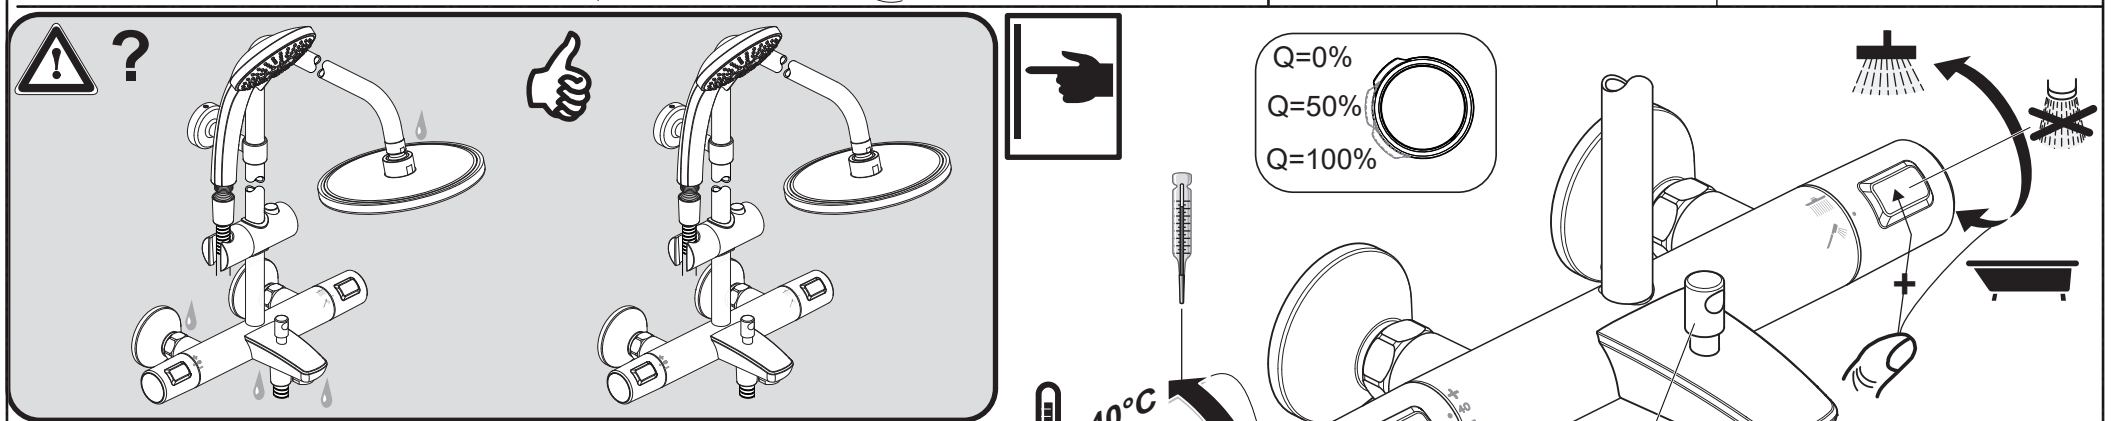

P	bar		MAX. 10		5		Q (3 bar)
	T	°C		MAX. 80		65 55		
								l/min
								8 12 20