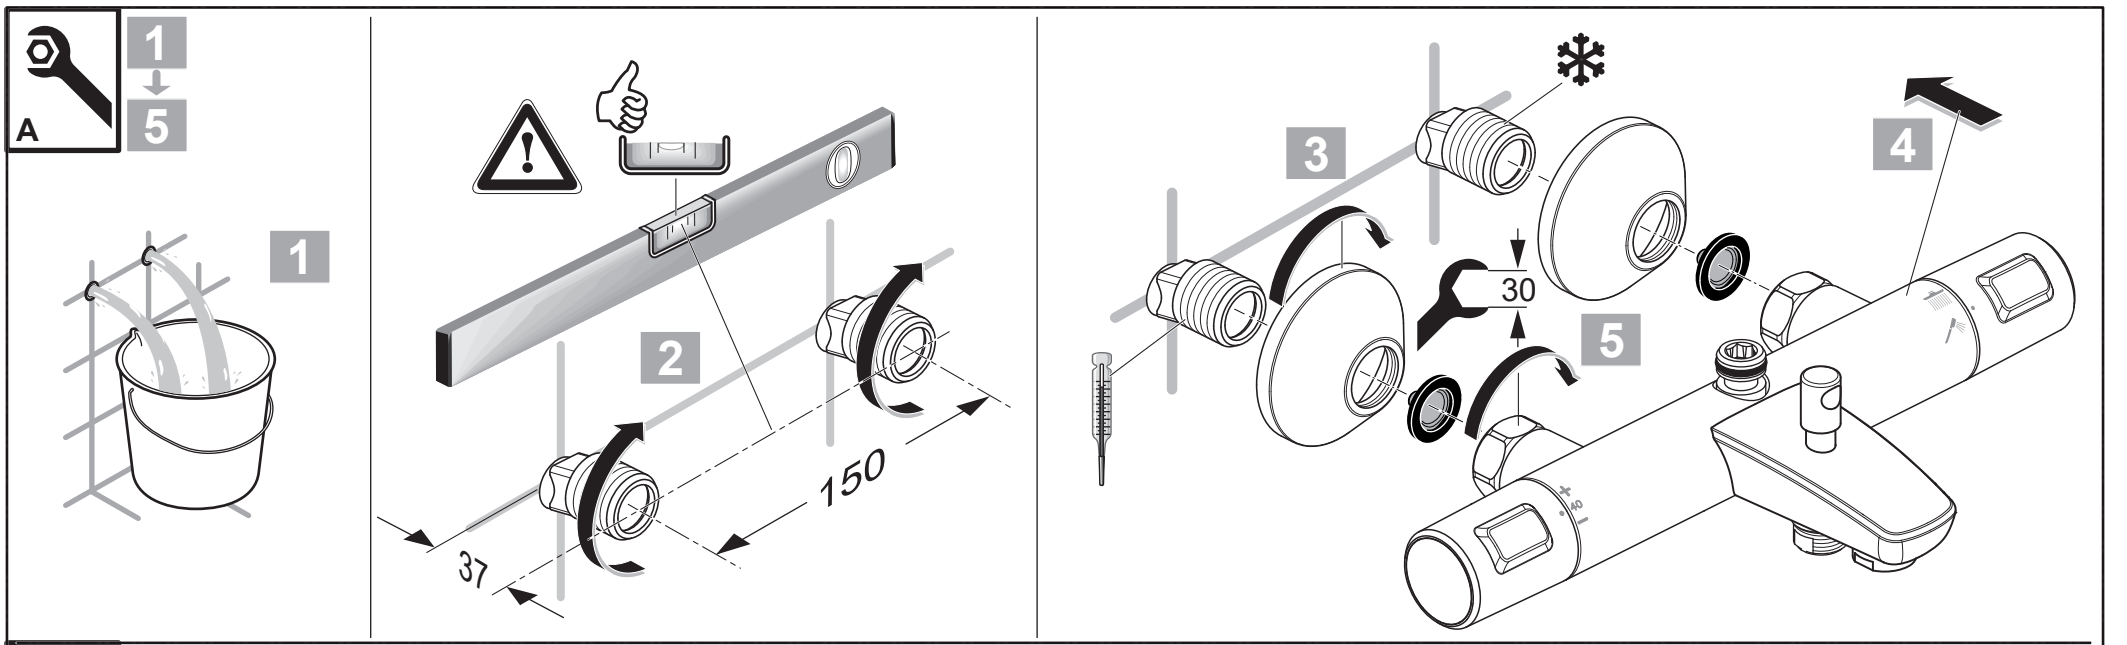

P	bar		MAX. 10		5		Q (3 bar)
	T	°C		MAX. 80		65 55		
								l/min
								8 12 20