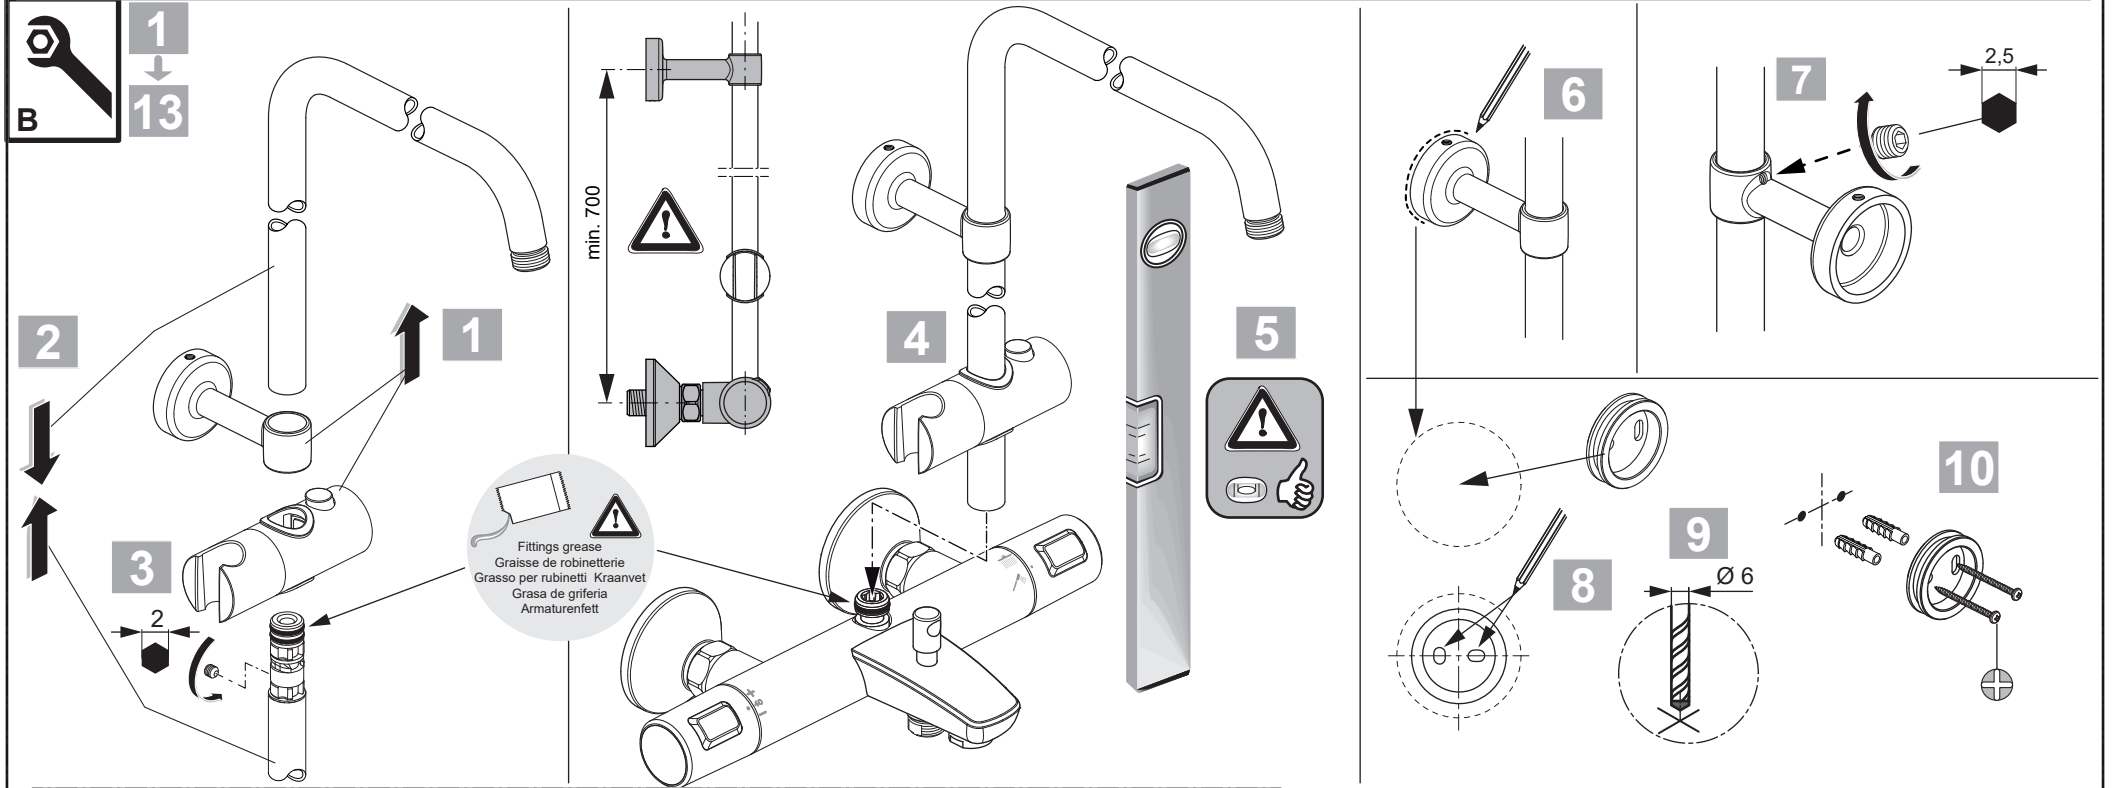

18	BD 140 AA	
19	A 861 379 AA	150 mm
	A 861 380 AA	300 mm

Ideal Standard

CERATHERM T25
A 7590 ..

0923 / A 869 009
 Made in Germany

Ideal Standard International NV
 Corporate Village - Gent Building
 Da Vincilaan 2
 1935 Zaventem
 Belgium

www.idealstandardinternational.com

	P	bar		MAX. 10		5		Q (3 bar)
	T	°C		MAX. 80		65 55		
								l/min
								8 12 20