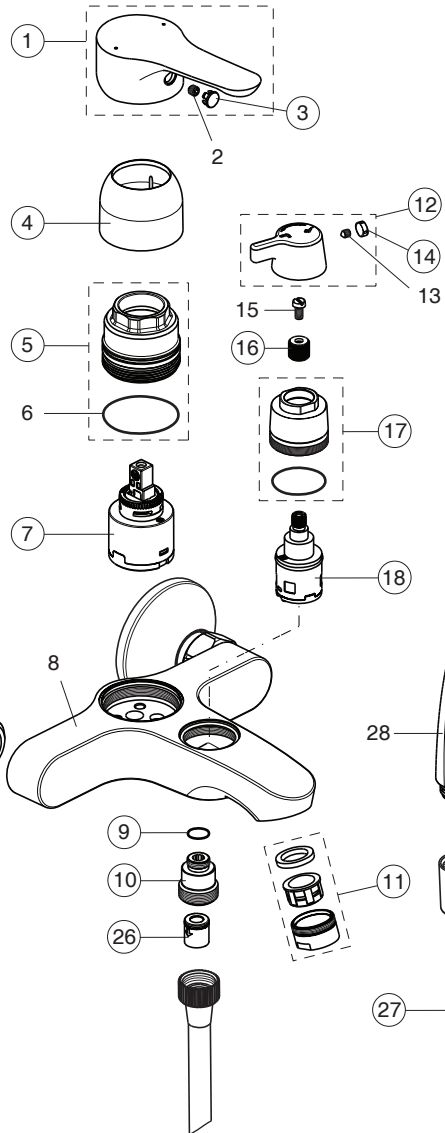

ALPHA

Ideal Standard

BC489AA

BC656AA

Pos.	Signify	Spare parts-Nr.	Quantity	Pos.	Signify	Spare parts-Nr.	Quantity
1	Lever,w/logo-set	B961564AA	1 Pcs.	17	Screw M32x1	B961389AA	1 Pcs.
2	Screw M5x6	B960645NU	1 Pcs.	18	Diverter cartr. Ø25-5	B961233NU	1 Pcs.
3	Cap decorative	B964696NU	1 Pcs.	19	S-connection-compl.		1 Pcs.
4	Rosette	B961229AA	1 Pcs.	20	S-connector G3/4		2 Pcs.
5	Screw M42x1.5	B961230NU	1 Pcs.	21	Rosette	A963489AA	1 Pcs.
6	O-Ring Ø39.1x1.3		1 Pcs.	22	Fiber ring		2 Pcs.
7	Cartridge Ø35mm,w/click	B961478NU	1 Pcs.	23	Nipple M19x1.5LH		2 Pcs.
8	Body bath/shower		1 Pcs.	24	O-Ring Ø15.6x1.78		2 Pcs.
9	O-Ring Ø10x1.5	B960645NU	1 Pcs.	25	Coupling nut		2 Pcs.
10	Nipple G1/2-M12x1	B960646AA	1 Pcs.	26	Non return valve	B961346NU	1 Pcs.
11	Perlator M24x1-D	A960537AA	1 Pcs.	27	Sh.hose L1500mm-compl.	B960604AA	1 Pcs.
12	Diverter handle	B961283AA	1 Pcs.	28	Handspray 1F,80mm		1 Pcs.
13	Screw M4x5		1 Pcs.	29	Slider set	B960976AA	1 Pcs.
14	Rubber cap Ø8.1x3	B960583NU	1 Pcs.	30	Shower bar set L720mm	B9421AA	1 Pcs.
15	Screw M4x8		1 Pcs.				
16	Insert	B961326NU	1 Pcs.				