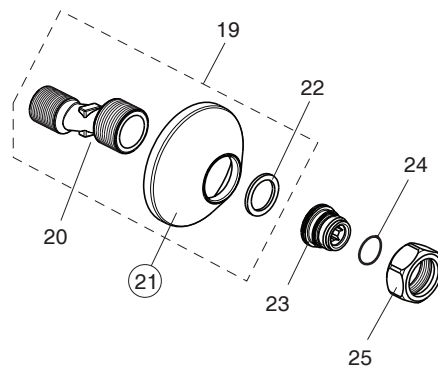

ALPHA

Ideal Standard

BC489AA

BC656AA

Pos.	Signify	Spare parts-Nr.	Quantity	Pos.	Signify	Spare parts-Nr.	Quantity
1	Lever,w/logo-set	B961564AA	1 Pcs.	17	Screw M32x1	B961389AA	1 Pcs.
2	Screw M5x6	B960645NU	1 Pcs.	18	Diverter cartr. Ø25-5	B961233NU	1 Pcs.
3	Cap decorative	B964696NU	1 Pcs.	19	S-connection-compl.		1 Pcs.
4	Rosette	B961229AA	1 Pcs.	20	S-connector G3/4		2 Pcs.
5	Screw M42x1.5	B961230NU	1 Pcs.	21	Rosette	A963489AA	1 Pcs.
6	O-Ring Ø39.1x1.3		1 Pcs.	22	Fiber ring		2 Pcs.
7	Cartridge Ø35mm,w/click	B961478NU	1 Pcs.	23	Nipple M19x1.5LH		2 Pcs.
8	Body bath/shower		1 Pcs.	24	O-Ring Ø15.6x1.78		2 Pcs.
9	O-Ring Ø10x1.5	B960645NU	1 Pcs.	25	Coupling nut		2 Pcs.
10	Nipple G1/2-M12x1	B960646AA	1 Pcs.	26	Non return valve	B961346NU	1 Pcs.
11	Perlator M24x1-D	A960537AA	1 Pcs.	27	Sh.hose L1500mm-compl.	B960604AA	1 Pcs.
12	Diverter handle	B961283AA	1 Pcs.	28	Handspray 1F,80mm		1 Pcs.
13	Screw M4x5		1 Pcs.	29	Slider set	B960976AA	1 Pcs.
14	Rubber cap Ø8.1x3	B960583NU	1 Pcs.	30	Shower bar set L720mm	B9421AA	1 Pcs.
15	Screw M4x8		1 Pcs.				
16	Insert	B961326NU	1 Pcs.				