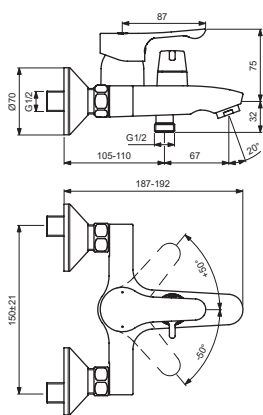

ALPHA

Ideal Standard

BC489AA

BC656AA

Pos.	Signify	Spare parts-Nr.	Quantity	Pos.	Signify	Spare parts-Nr.	Quantity
1	Lever,w/logo-set	B961564AA	1 Pcs.	17	Screw M32x1	B961389AA	1 Pcs.
2	Screw M5x6	B960645NU	1 Pcs.	18	Diverter cartr. Ø25-5	B961233NU	1 Pcs.
3	Cap decorative	B964696NU	1 Pcs.	19	S-connection-compl.		1 Pcs.
4	Rosette	B961229AA	1 Pcs.	20	S-connector G3/4		2 Pcs.
5	Screw M42x1.5	B961230NU	1 Pcs.	21	Rosette	A963489AA	1 Pcs.
6	O-Ring Ø39.1x1.3		1 Pcs.	22	Fiber ring		2 Pcs.
7	Cartridge Ø35mm,w/click	B961478NU	1 Pcs.	23	Nipple M19x1.5LH		2 Pcs.
8	Body bath/shower		1 Pcs.	24	O-Ring Ø15.6x1.78		2 Pcs.
9	O-Ring Ø10x1.5	B960645NU	1 Pcs.	25	Coupling nut		2 Pcs.
10	Nipple G1/2-M12x1	B960646AA	1 Pcs.	26	Non return valve	B961346NU	1 Pcs.
11	Perlator M24x1-D	A960537AA	1 Pcs.	27	Sh.hose L1500mm-compl.	B960604AA	1 Pcs.
12	Diverter handle	B961283AA	1 Pcs.	28	Handspray 1F,80mm		1 Pcs.
13	Screw M4x5		1 Pcs.	29	Slider set	B960976AA	1 Pcs.
14	Rubber cap Ø8.1x3	B960583NU	1 Pcs.	30	Shower bar set L720mm	B9421AA	1 Pcs.
15	Screw M4x8		1 Pcs.				
16	Insert	B961326NU	1 Pcs.				