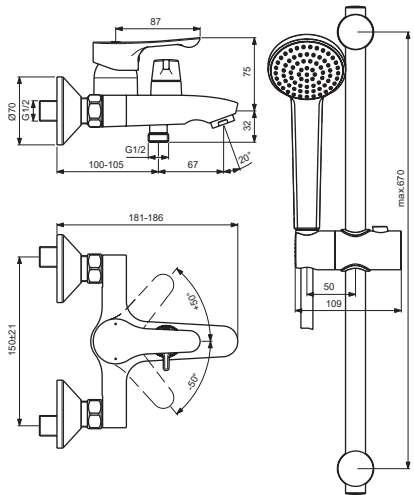

ALPHA

Ideal Standard

BC489AA

BC656AA

Pos.	Signify	Spare parts-Nr.	Quantity	Pos.	Signify	Spare parts-Nr.	Quantity
1	Lever,w/logo-set	B961564AA	1 Pcs.	17	Screw M32x1	B961389AA	1 Pcs.
2	Screw M5x6	B960645NU	1 Pcs.	18	Diverter cartr. Ø25-5	B961233NU	1 Pcs.
3	Cap decorative	B964696NU	1 Pcs.	19	S-connection-compl.		1 Pcs.
4	Rosette	B961229AA	1 Pcs.	20	S-connector G3/4		2 Pcs.
5	Screw M42x1.5	B961230NU	1 Pcs.	21	Rosette	A963489AA	1 Pcs.
6	O-Ring Ø39.1x1.3		1 Pcs.	22	Fiber ring		2 Pcs.
7	Cartridge Ø35mm,w/click	B961478NU	1 Pcs.	23	Nipple M19x1.5LH		2 Pcs.
8	Body bath/shower		1 Pcs.	24	O-Ring Ø15.6x1.78		2 Pcs.
9	O-Ring Ø10x1.5	B960645NU	1 Pcs.	25	Coupling nut		2 Pcs.
10	Nipple G1/2-M12x1	B960646AA	1 Pcs.	26	Non return valve	B961346NU	1 Pcs.
11	Perlator M24x1-D	A960537AA	1 Pcs.	27	Sh.hose L1500mm-compl.	B960604AA	1 Pcs.
12	Diverter handle	B961283AA	1 Pcs.	28	Handspray 1F,80mm		1 Pcs.
13	Screw M4x5		1 Pcs.	29	Slider set	B960976AA	1 Pcs.
14	Rubber cap Ø8.1x3	B960583NU	1 Pcs.	30	Shower bar set L720mm	B9421AA	1 Pcs.
15	Screw M4x8		1 Pcs.				
16	Insert	B961326NU	1 Pcs.				