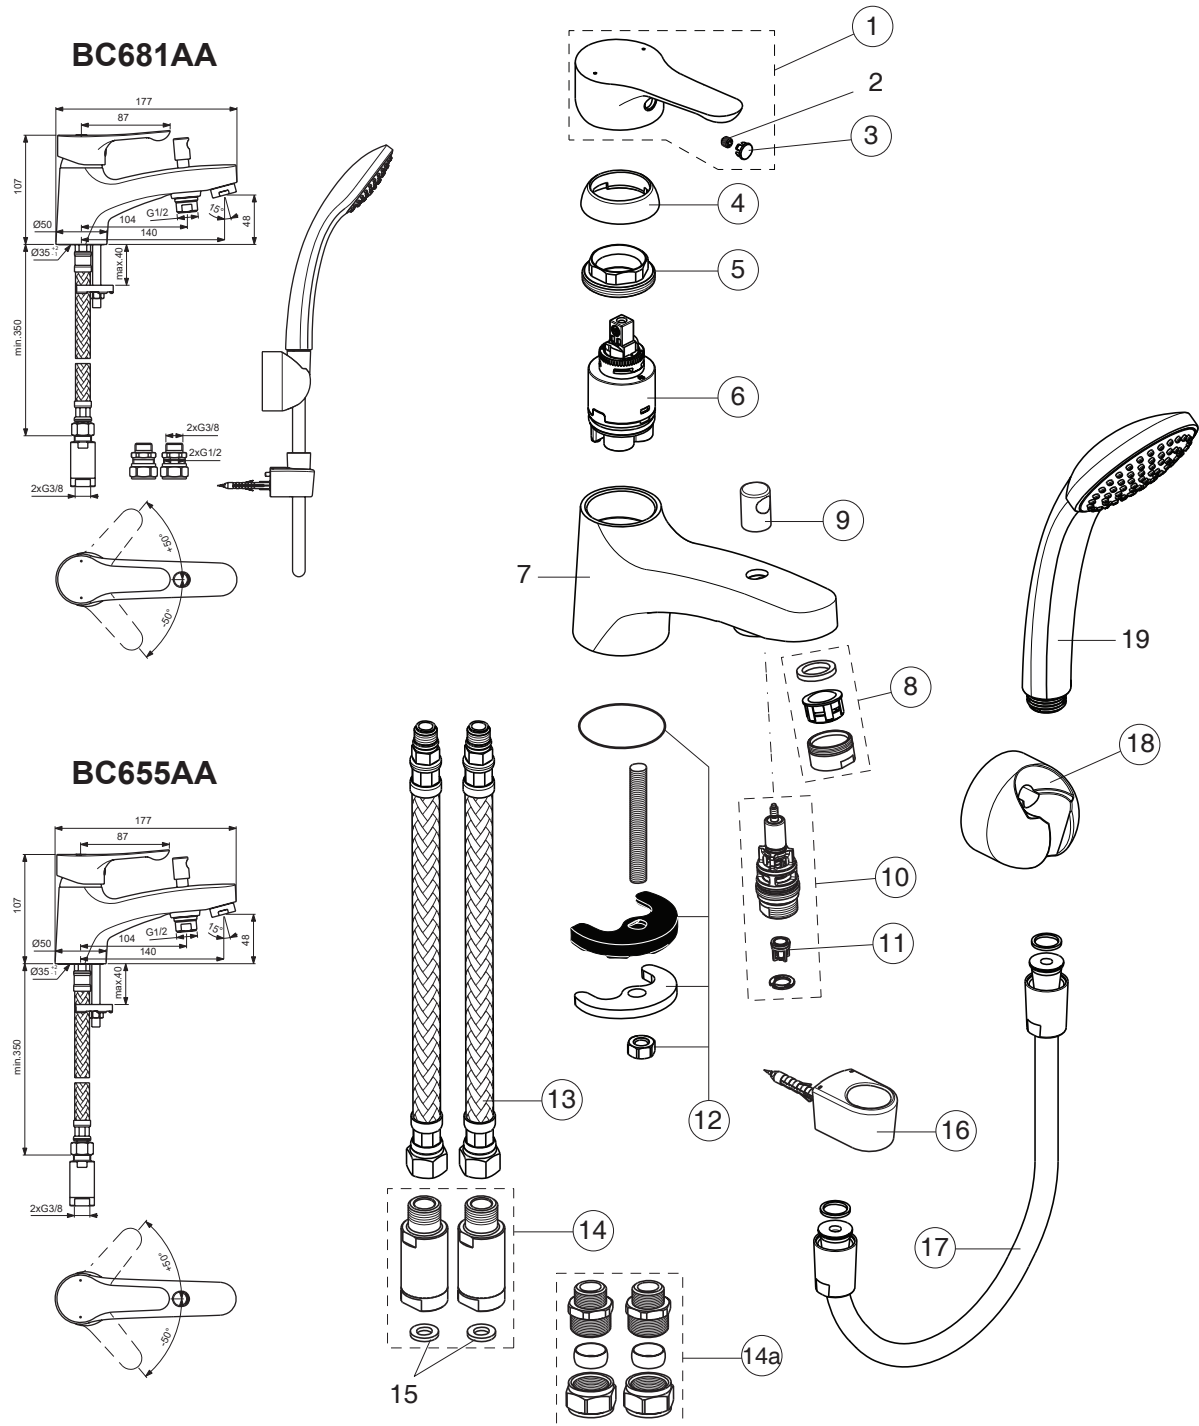

ALPHA

Ideal Standard

Pos.	Signify	Spare parts-Nr.	Quantity	Pos.	Signify	Spare parts-Nr.	Quantity
1	Lever,w/logo-set	B961564AA	1 Pcs.	14	Noice reducer for flex hoses	A963777AT	1 Pcs.
2	Screw M5x6		1 Pcs.	14a	Connector-set G3/8,Ø15	B960845NU	1 Set
3	Cap decorative	B964696NU	1 Pcs.	15	Fiber ring Ø14.5x8x2		2 Pcs.
4	Cap	B964697AA	1 Pcs.	16	Shower hose bracket	B1364AA	1 Pcs.
5	Screw M38x1.5	B961474NU	1 Pcs.	17	Flexible hose G1/2 /L1800	A963173NU	1 Pcs.
6	Cartridge Ø35mm,w/click	B961480NU	1 Pcs.	18	Wall bracket fixed	B9467AA	1 Pcs.
7	Body bath/shower		1 Pcs.	19	Handspray 1F,80mm		1 Pcs.
8	Perlator M24x1-D	A960537AA	1 Pcs.				
9	Pull knob for diverter	B960486AA	1 Pcs.				
10	Diverter automatic	B960167AA	1 Pcs.				
11	Rv-patrone	A960944NU	2 Pcs.				
12	Connecting set	B964701NU	1 Set				
13	Flex hose G3/8 M12x1/L430	A963449NU	1 Pcs.				