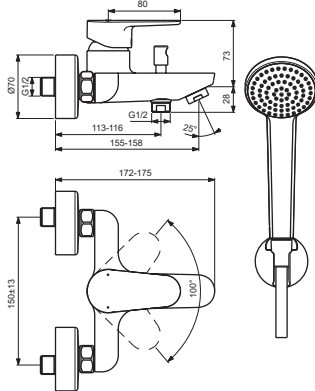

CERAFINE MODEL O

BC500XX

BC706AA

For XX=Coverage-Designate:

AA=chrome, XG=matt black sprayed ral 9005

For Instance:

B961649AA for chrome

Pos.	Signify	Spare parts-Nr.	Quantity	Pos.	Signify	Spare parts-Nr.	Quantity
1	Lever, w/logo-compl.	B961649XX	1 Set	15	Escutcheon	B960242XX	1 Pcs.
2	Screw M5x8		1 Pcs.	16	Fiber ring Ø24x15x2		2 Pcs.
3	Cap decorative	B960473XX	1 Pcs.	17	Nipple M19x1.5LH		2 Pcs.
4	Cap	B961438XX	1 Pcs.	18	O-Ring Ø15.6x1.78		2 Pcs.
5	Screw M41x1.5/M38x1.5	B961374NU	1 Pcs.	19	Coupling nut		2 Pcs.
6	Hot limit stop	A861181NU	1 Pcs.	20	Sh.hose L1500mm-compl.	B960604XX	1 Pcs.
7	Cartridge Ø38mm	A861156NU*	1 Pcs.	21	Wall bracket fixed	B9467XX	1 Pcs.
8	Pin		1 Pcs.	22	Handspray 1F,80mm		1 Pcs.
9	Body bath/shower		1 Pcs.				
10	Pull knob	B960486XX	1 Pcs.				
11	Neop.cascade M24x1-D	A960537XX	1 Pcs.				
12	Diverter automatic	B960167XX	1 Pcs.				
13	Rv-patrone	A960944NU	2 Pcs.				
14	S-connections		2 Pcs.				

*Universal set (not all parts needed)