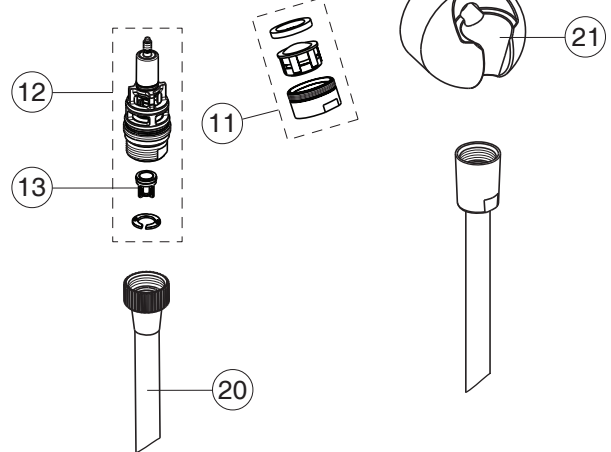

CERAFINE MODEL O

BC500XX

BC706AA

For XX=Coverage-Designate:

AA=chrome, XG=matt black sprayed ral 9005

For Instance:

B961649AA for chrome

Pos.	Signify	Spare parts-Nr.	Quantity	Pos.	Signify	Spare parts-Nr.	Quantity
1	Lever, w/logo-compl.	B961649XX	1 Set	15	Escutcheon	B960242XX	1 Pcs.
2	Screw M5x8		1 Pcs.	16	Fiber ring Ø24x15x2		2 Pcs.
3	Cap decorative	B960473XX	1 Pcs.	17	Nipple M19x1.5LH		2 Pcs.
4	Cap	B961438XX	1 Pcs.	18	O-Ring Ø15.6x1.78		2 Pcs.
5	Screw M41x1.5/M38x1.5	B961374NU	1 Pcs.	19	Coupling nut		2 Pcs.
6	Hot limit stop	A861181NU	1 Pcs.	20	Sh.hose L1500mm-compl.	B960604XX	1 Pcs.
7	Cartridge Ø38mm	A861156NU*	1 Pcs.	21	Wall bracket fixed	B9467XX	1 Pcs.
8	Pin		1 Pcs.	22	Handspray 1F,80mm		1 Pcs.
9	Body bath/shower		1 Pcs.				
10	Pull knob	B960486XX	1 Pcs.				
11	Neop.cascade M24x1-D	A960537XX	1 Pcs.				
12	Diverter automatic	B960167XX	1 Pcs.				
13	Rv-patrone	A960944NU	2 Pcs.				
14	S-connections		2 Pcs.				

*Universal set (not all parts needed)