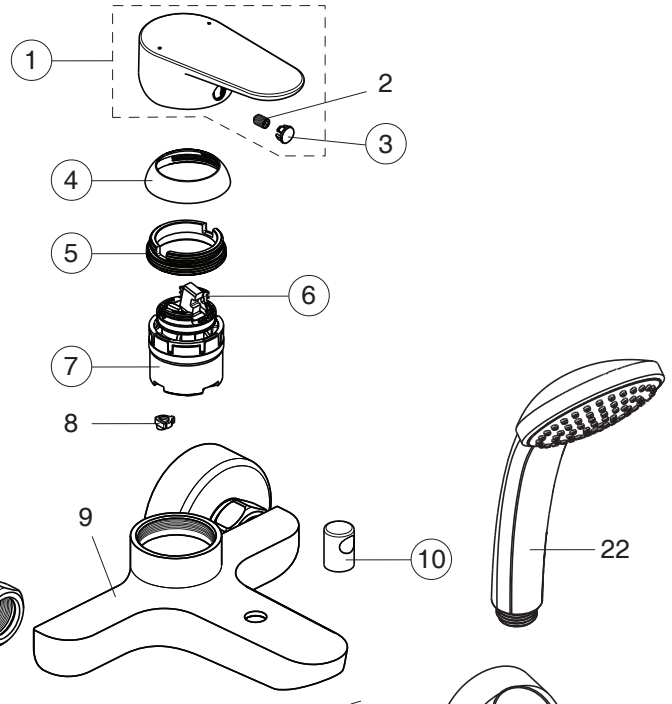

CERAFINE MODEL O

BC500XX

BC706AA

For XX=Coverage-Designate:

AA=chrome, XG=matt black sprayed ral 9005

For Instance:

B961649AA for chrome

Pos.	Signify	Spare parts-Nr.	Quantity	Pos.	Signify	Spare parts-Nr.	Quantity
1	Lever, w/logo-compl.	B961649XX	1 Set	15	Escutcheon	B960242XX	1 Pcs.
2	Screw M5x8		1 Pcs.	16	Fiber ring Ø24x15x2		2 Pcs.
3	Cap decorative	B960473XX	1 Pcs.	17	Nipple M19x1.5LH		2 Pcs.
4	Cap	B961438XX	1 Pcs.	18	O-Ring Ø15.6x1.78		2 Pcs.
5	Screw M41x1.5/M38x1.5	B961374NU	1 Pcs.	19	Coupling nut		2 Pcs.
6	Hot limit stop	A861181NU	1 Pcs.	20	Sh.hose L1500mm-compl.	B960604XX	1 Pcs.
7	Cartridge Ø38mm	A861156NU*	1 Pcs.	21	Wall bracket fixed	B9467XX	1 Pcs.
8	Pin		1 Pcs.	22	Handspray 1F,80mm		1 Pcs.
9	Body bath/shower		1 Pcs.				
10	Pull knob	B960486XX	1 Pcs.				
11	Neop.cascade M24x1-D	A960537XX	1 Pcs.				
12	Diverter automatic	B960167XX	1 Pcs.				
13	Rv-patrone	A960944NU	2 Pcs.				
14	S-connections		2 Pcs.				

*Universal set (not all parts needed)