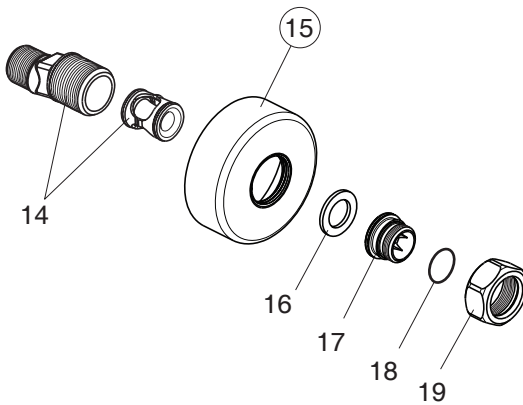

CERAFINE MODEL O

BC500XX

BC706AA

For XX=Coverage-Designate:

AA=chrome, XG=matt black sprayed ral 9005

For Instance:

B961649AA for chrome

Pos.	Signify	Spare parts-Nr.	Quantity	Pos.	Signify	Spare parts-Nr.	Quantity
1	Lever, w/logo-compl.	B961649XX	1 Set	15	Escutcheon	B960242XX	1 Pcs.
2	Screw M5x8		1 Pcs.	16	Fiber ring Ø24x15x2		2 Pcs.
3	Cap decorative	B960473XX	1 Pcs.	17	Nipple M19x1.5LH		2 Pcs.
4	Cap	B961438XX	1 Pcs.	18	O-Ring Ø15.6x1.78		2 Pcs.
5	Screw M41x1.5/M38x1.5	B961374NU	1 Pcs.	19	Coupling nut		2 Pcs.
6	Hot limit stop	A861181NU	1 Pcs.	20	Sh.hose L1500mm-compl.	B960604XX	1 Pcs.
7	Cartridge Ø38mm	A861156NU*	1 Pcs.	21	Wall bracket fixed	B9467XX	1 Pcs.
8	Pin		1 Pcs.	22	Handspray 1F,80mm		1 Pcs.
9	Body bath/shower		1 Pcs.				
10	Pull knob	B960486XX	1 Pcs.				
11	Neop.cascade M24x1-D	A960537XX	1 Pcs.				
12	Diverter automatic	B960167XX	1 Pcs.				
13	Rv-patrone	A960944NU	2 Pcs.				
14	S-connections		2 Pcs.				

*Universal set (not all parts needed)