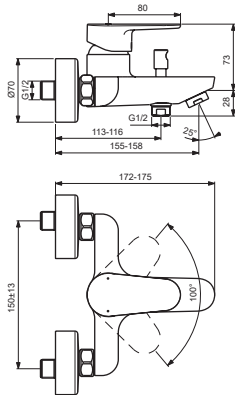

CERAFINE MODEL O

BC500XX

BC706AA

For XX=Coverage-Designate:

AA=chrome, XG=matt black sprayed ral 9005

For Instance:

B961649AA for chrome

Pos.	Signify	Spare parts-Nr.	Quantity	Pos.	Signify	Spare parts-Nr.	Quantity
1	Lever, w/logo-compl.	B961649XX	1 Set	15	Escutcheon	B960242XX	1 Pcs.
2	Screw M5x8		1 Pcs.	16	Fiber ring Ø24x15x2		2 Pcs.
3	Cap decorative	B960473XX	1 Pcs.	17	Nipple M19x1.5LH		2 Pcs.
4	Cap	B961438XX	1 Pcs.	18	O-Ring Ø15.6x1.78		2 Pcs.
5	Screw M41x1.5/M38x1.5	B961374NU	1 Pcs.	19	Coupling nut		2 Pcs.
6	Hot limit stop	A861181NU	1 Pcs.	20	Sh.hose L1500mm-compl.	B960604XX	1 Pcs.
7	Cartridge Ø38mm	A861156NU*	1 Pcs.	21	Wall bracket fixed	B9467XX	1 Pcs.
8	Pin		1 Pcs.	22	Handspray 1F,80mm		1 Pcs.
9	Body bath/shower		1 Pcs.				
10	Pull knob	B960486XX	1 Pcs.				
11	Neop.cascade M24x1-D	A960537XX	1 Pcs.				
12	Diverter automatic	B960167XX	1 Pcs.				
13	Rv-patrone	A960944NU	2 Pcs.				
14	S-connections		2 Pcs.				

*Universal set (not all parts needed)