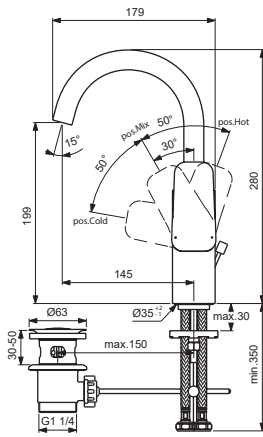

CERAPLAN

Ideal Standard

Produced from: Sept.2023

BD234XX
BD235XX

without pop-up waste:
BD234XX
with pop-up waste-abs/mess:
BD235XX

For XX:
AA=chrome
XG=silk black

Pos.	Signify	Spare parts-Nr.	Quantity	Pos.	Signify	Spare parts-Nr.	Quantity
1	Lever, w/logo	B961718XX	1 Set				
2	Cap decorative	B960473AA	1 Pcs.				
3	Rosette M38x1.5	B961438XX	1 Pcs.				
4	Screw M4x1.5/M38x1.5	B961374NU	1 Set				
5	Hot limit stop	A861181NU	1 Pcs.				
6	Cartridge Ø38mm	A861156NU*	1 Pcs.				
7	Tub.spout R145mm	B961728XX	1 Set				
8	Aer.cache M16.5x1-5l/min	A962708NU	1 Pcs.				
9	Sealing set	B961596NU	1 Set				
10	Rubber cap Ø8.1x3	B960583XX	1 Set				
11	Connecting set	A964520NU	1 Set				
12	Pop-up drain ass.	A962991XX	1 Pcs.				
13	Flex hose G3/8 /L445mm	A963600NU	1 Pcs.				
14	Pull-up rod-compl.	B961119AA	1 Set				

*Universal set (not all parts needed)

09.2023

Ideal Standard

Produced from: Aug.2022

CERAPLAN

BD234XX
BD235XX

without pop-up waste:
BD234XX
with pop-up waste-abs/mess:
BD235XX

For XX:
AA=chrome
XG=silk black

Pos.	Signify	Spare parts-Nr.	Quantity	Pos.	Signify	Spare parts-Nr.	Quantity
1	Lever,w/logo	B961718XX	1 Set				
2	Cap decorative	B960473AA	1 Pcs.				
3	Rosette M38x1.5	B961438XX	1 Pcs.				
4	Screw M4x1.5/M38x1.5	B961374NU	1 Set				
5	Hot limit stop	A861181NU	1 Pcs.				
6	Cartridge Ø38mm	A861156NU*	1 Pcs.				
7	Tub.spout R145mm	B961728XX	1 Set				
8	Aer.cache M16.5x1-5l/min	A962708NU	1 Pcs.				
9	Sealing set	B961596NU	1 Set				
10	Rubber cap Ø8.1x3	B960583XX	1 Set				
11	Connecting set	A964520NU	1 Set				
12	Pop-up drain ass.	A962991XX	1 Pcs.				
13	Flex hose G3/8 /L445mm	A963600NU	1 Pcs.				
14	Pull-up rod-compl.	B960900AA	1 Set				