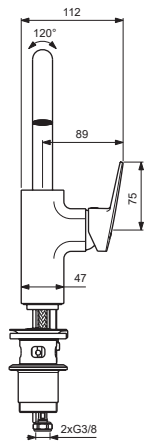

CERAPLAN

Ideal Standard

Produced from: Sept.2023

BD234XX
BD235XX

without pop-up waste:
BD234XX
with pop-up waste-abs/mess:
BD235XX

For XX:
AA=chrome
XG=silk black

Pos.	Signify	Spare parts-Nr.	Quantity	Pos.	Signify	Spare parts-Nr.	Quantity
1	Lever, w/logo	B961718XX	1 Set				
2	Cap decorative	B960473AA	1 Pcs.				
3	Rosette M38x1.5	B961438XX	1 Pcs.				
4	Screw M4x1.5/M38x1.5	B961374NU	1 Set				
5	Hot limit stop	A861181NU	1 Pcs.				
6	Cartridge Ø38mm	A861156NU*	1 Pcs.				
7	Tub.spout R145mm	B961728XX	1 Set				
8	Aer.cache M16.5x1-5l/min	A962708NU	1 Pcs.				
9	Sealing set	B961596NU	1 Set				
10	Rubber cap Ø8.1x3	B960583XX	1 Set				
11	Connecting set	A964520NU	1 Set				
12	Pop-up drain ass.	A962991XX	1 Pcs.				
13	Flex hose G3/8 /L445mm	A963600NU	1 Pcs.				
14	Pull-up rod-compl.	B961119AA	1 Set				

*Universal set (not all parts needed)

09.2023

Ideal Standard

Produced from: Aug.2022

CERAPLAN

BD234XX
BD235XX

without pop-up waste:
BD234XX
with pop-up waste-abs/mess:
BD235XX

For XX:
AA=chrome
XG=silk black

Pos.	Signify	Spare parts-Nr.	Quantity	Pos.	Signify	Spare parts-Nr.	Quantity
1	Lever,w/logo	B961718XX	1 Set				
2	Cap decorative	B960473AA	1 Pcs.				
3	Rosette M38x1.5	B961438XX	1 Pcs.				
4	Screw M4x1.5/M38x1.5	B961374NU	1 Set				
5	Hot limit stop	A861181NU	1 Pcs.				
6	Cartridge Ø38mm	A861156NU*	1 Pcs.				
7	Tub.spout R145mm	B961728XX	1 Set				
8	Aer.cache M16.5x1-5l/min	A962708NU	1 Pcs.				
9	Sealing set	B961596NU	1 Set				
10	Rubber cap Ø8.1x3	B960583XX	1 Set				
11	Connecting set	A964520NU	1 Set				
12	Pop-up drain ass.	A962991XX	1 Pcs.				
13	Flex hose G3/8 /L445mm	A963600NU	1 Pcs.				
14	Pull-up rod-compl.	B960900AA	1 Set				