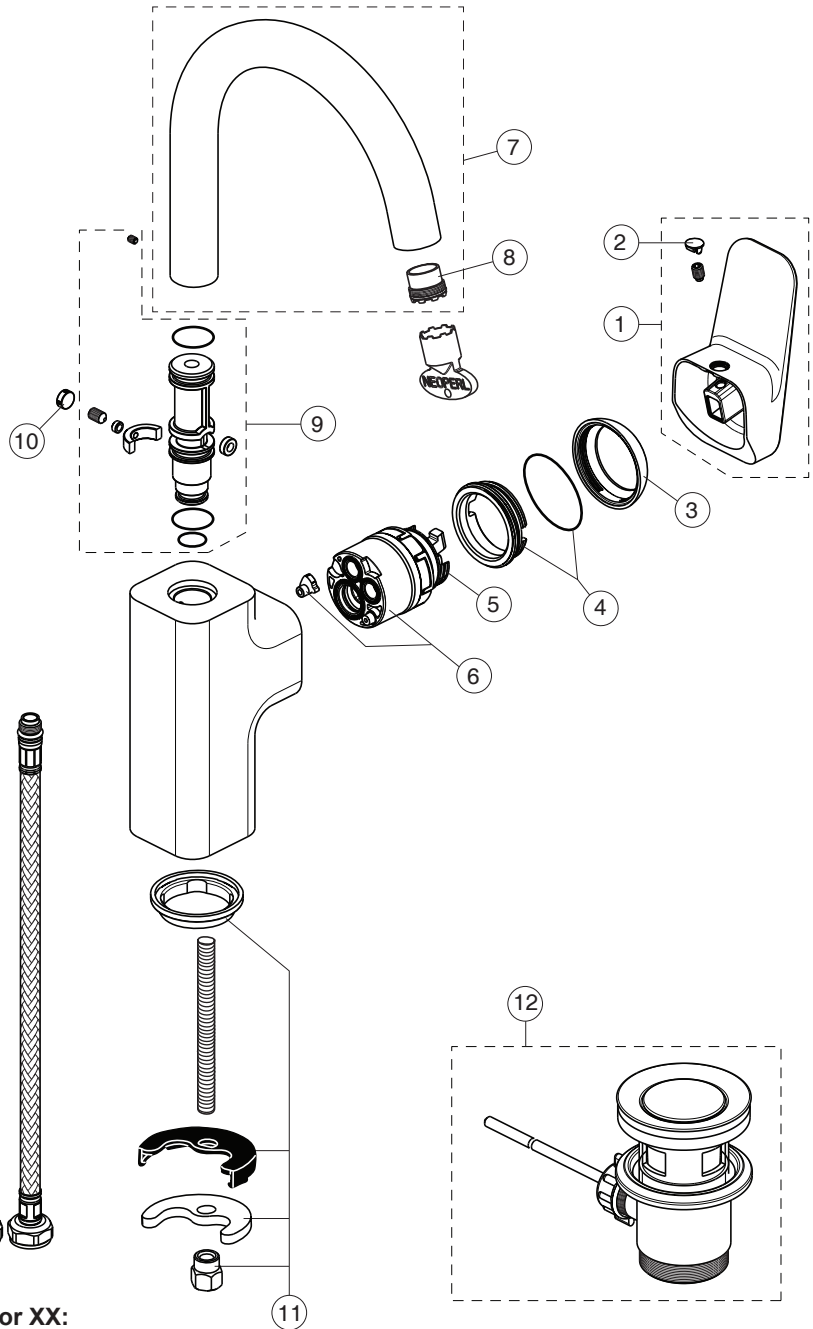

CERAPLAN

Ideal Standard

Produced from: Sept.2023

BD234XX
BD235XX

without pop-up waste:
BD234XX
with pop-up waste-abs/mess:
BD235XX

For XX:
AA=chrome
XG=silk black

Pos.	Signify	Spare parts-Nr.	Quantity	Pos.	Signify	Spare parts-Nr.	Quantity
1	Lever, w/logo	B961718XX	1 Set				
2	Cap decorative	B960473AA	1 Pcs.				
3	Rosette M38x1.5	B961438XX	1 Pcs.				
4	Screw M4x1.5/M38x1.5	B961374NU	1 Set				
5	Hot limit stop	A861181NU	1 Pcs.				
6	Cartridge Ø38mm	A861156NU*	1 Pcs.				
7	Tub.spout R145mm	B961728XX	1 Set				
8	Aer.cache M16.5x1-5l/min	A962708NU	1 Pcs.				
9	Sealing set	B961596NU	1 Set				
10	Rubber cap Ø8.1x3	B960583XX	1 Set				
11	Connecting set	A964520NU	1 Set				
12	Pop-up drain ass.	A962991XX	1 Pcs.				
13	Flex hose G3/8 /L445mm	A963600NU	1 Pcs.				
14	Pull-up rod-compl.	B961119AA	1 Set				

*Universal set (not all parts needed)

09.2023

Ideal Standard

Produced from: Aug.2022

CERAPLAN

BD234XX
BD235XX

without pop-up waste:
BD234XX
with pop-up waste-abs/mess:
BD235XX

For XX:
AA=chrome
XG=silk black

Pos.	Signify	Spare parts-Nr.	Quantity	Pos.	Signify	Spare parts-Nr.	Quantity
1	Lever,w/logo	B961718XX	1 Set				
2	Cap decorative	B960473AA	1 Pcs.				
3	Rosette M38x1.5	B961438XX	1 Pcs.				
4	Screw M4x1.5/M38x1.5	B961374NU	1 Set				
5	Hot limit stop	A861181NU	1 Pcs.				
6	Cartridge Ø38mm	A861156NU*	1 Pcs.				
7	Tub.spout R145mm	B961728XX	1 Set				
8	Aer.cache M16.5x1-5l/min	A962708NU	1 Pcs.				
9	Sealing set	B961596NU	1 Set				
10	Rubber cap Ø8.1x3	B960583XX	1 Set				
11	Connecting set	A964520NU	1 Set				
12	Pop-up drain ass.	A962991XX	1 Pcs.				
13	Flex hose G3/8 /L445mm	A963600NU	1 Pcs.				
14	Pull-up rod-compl.	B960900AA	1 Set				