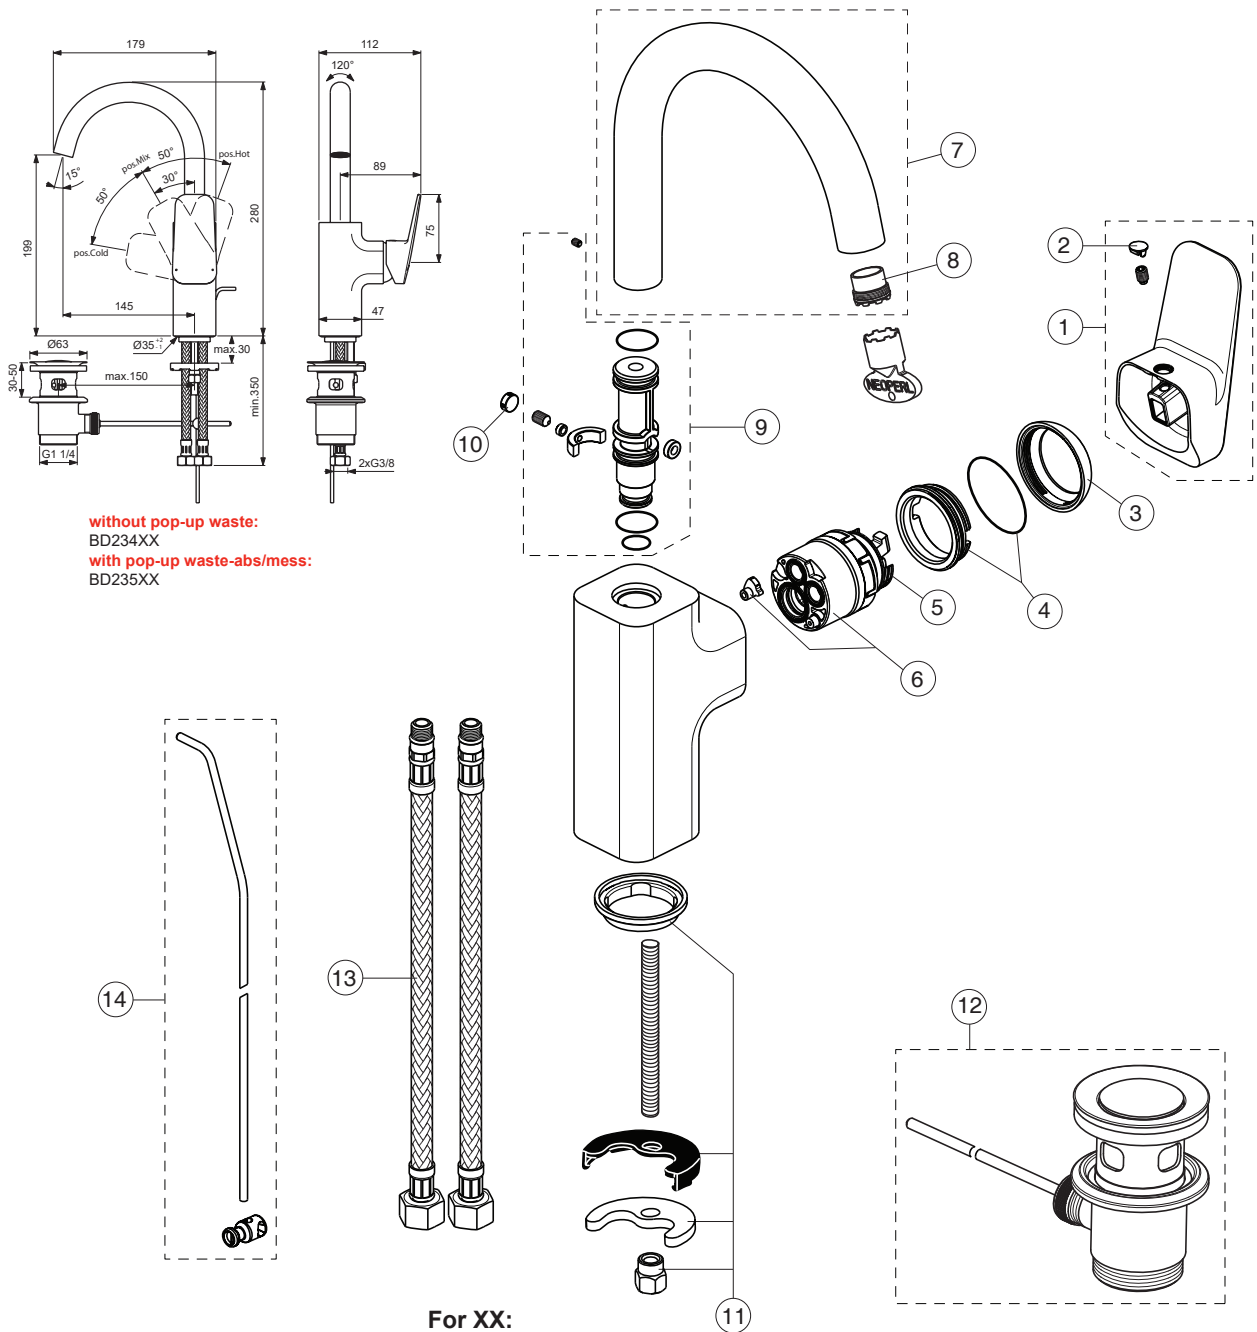

CERAPLAN

Ideal Standard

Produced from: Sept.2023

BD234XX
BD235XX

without pop-up waste:
BD234XX
with pop-up waste-abs/mess:
BD235XX

For XX:
AA=chrome
XG=silk black

Pos.	Signify	Spare parts-Nr.	Quantity	Pos.	Signify	Spare parts-Nr.	Quantity
1	Lever, w/logo	B961718XX	1 Set				
2	Cap decorative	B960473AA	1 Pcs.				
3	Rosette M38x1.5	B961438XX	1 Pcs.				
4	Screw M4x1.5/M38x1.5	B961374NU	1 Set				
5	Hot limit stop	A861181NU	1 Pcs.				
6	Cartridge Ø38mm	A861156NU*	1 Pcs.				
7	Tub.spout R145mm	B961728XX	1 Set				
8	Aer.cache M16.5x1-5l/min	A962708NU	1 Pcs.				
9	Sealing set	B961596NU	1 Set				
10	Rubber cap Ø8.1x3	B960583XX	1 Set				
11	Connecting set	A964520NU	1 Set				
12	Pop-up drain ass.	A962991XX	1 Pcs.				
13	Flex hose G3/8 /L445mm	A963600NU	1 Pcs.				
14	Pull-up rod-compl.	B961119AA	1 Set				

*Universal set (not all parts needed)

09.2023

Ideal Standard

Produced from: Aug.2022

CERAPLAN

BD234XX
BD235XX

without pop-up waste:
BD234XX
with pop-up waste-abs/mess:
BD235XX

For XX:
AA=chrome
XG=silk black

Pos.	Signify	Spare parts-Nr.	Quantity	Pos.	Signify	Spare parts-Nr.	Quantity
1	Lever,w/logo	B961718XX	1 Set				
2	Cap decorative	B960473AA	1 Pcs.				
3	Rosette M38x1.5	B961438XX	1 Pcs.				
4	Screw M4x1.5/M38x1.5	B961374NU	1 Set				
5	Hot limit stop	A861181NU	1 Pcs.				
6	Cartridge Ø38mm	A861156NU*	1 Pcs.				
7	Tub.spout R145mm	B961728XX	1 Set				
8	Aer.cache M16.5x1-5l/min	A962708NU	1 Pcs.				
9	Sealing set	B961596NU	1 Set				
10	Rubber cap Ø8.1x3	B960583XX	1 Set				
11	Connecting set	A964520NU	1 Set				
12	Pop-up drain ass.	A962991XX	1 Pcs.				
13	Flex hose G3/8 /L445mm	A963600NU	1 Pcs.				
14	Pull-up rod-compl.	B960900AA	1 Set				