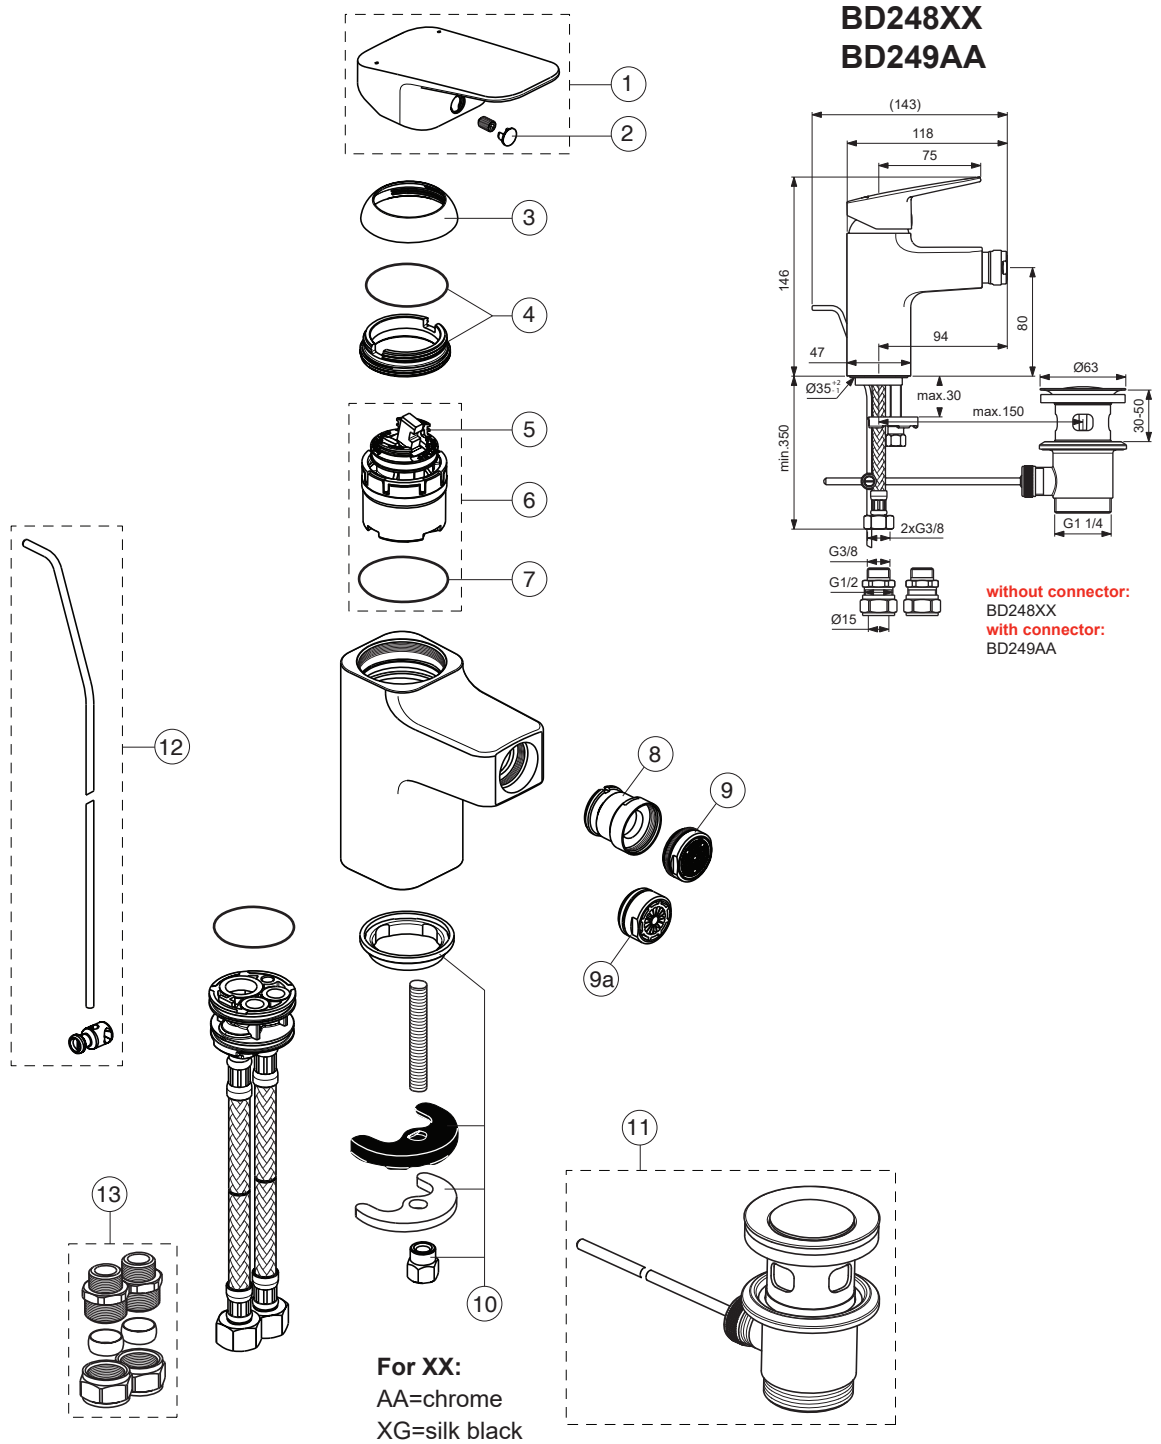

CERAPLAN

Ideal Standard

Produced from: Sept.2023

Pos.	Signify	Spare parts-Nr.	Quantity	Pos.	Signify	Spare parts-Nr.	Quantity
1	Lever,w/logo	B961716XX	1 Set				
2	Cap decorative	B960473AA	1 Pcs.				
3	Rosette M38x1.5	B961438XX	1 Pcs.				
4	Screw M41x1.5/M38x1.5	B961374NU	1 Set				
5	Hot limit stop	A861181NU	1 Pcs.				
6	Cartridge Ø38mm	A861156NU*	1 Pcs.				
7	O-Ring Ø38x2.5	E960059NU*	1 Set				
8	Ball joint M24x1	A960063XX	1 Pcs.				
9	Perlator M24x1-A - 5l/min	B961383XX	1 Pcs.				
9a	Nozzle	A961625XX**	1 Pcs.				
10	Connecting set	A964520NU	1 Set				
11	Pop-up drain ass.	A962991XX	1 Pcs.				
12	Pull-up rod-compl.	B961119AA	1 Set				
13	Connector G3/8,Ø15-set	B960845NU	1 Set				

** for BD249AA

*Universal set (not all parts needed)

09.2023

CERAPLAN

Ideal Standard

Produced from: Aug.2022

Pos.	Signify	Spare parts-Nr.	Quantity	Pos.	Signify	Spare parts-Nr.	Quantity
1	Lever,w/logo	B961716XX	1 Set				
2	Cap decorative	B960473AA	1 Pcs.				
3	Rosette M38x1.5	B961438XX	1 Pcs.				
4	Screw M4x1.5/M38x1.5	B961374NU	1 Set				
5	Hot limit stop	A861181NU	1 Pcs.				
6	Cartridge Ø38mm	A861156NU*	1 Pcs.				
7	O-Ring Ø38x2.5	E960059NU*	1 Set				
8	Ball joint M24x1	A960063XX	1 Pcs.				
9	Perlator M24x1-A - 5l/min	B961383XX	1 Pcs.				
9a	Nozzle	A961625XX**	1 Pcs.				
10	Connecting set	A964520NU	1 Set				
11	Pop-up drain ass.	A962991XX	1 Pcs.				
12	Pull-up rod-compl.	B960900AA	1 Set				
13	Connector G3/8,Ø15-set	B960845NU	1 Set				

** for BD249AA

*Universal set (not all parts needed)

08.2022