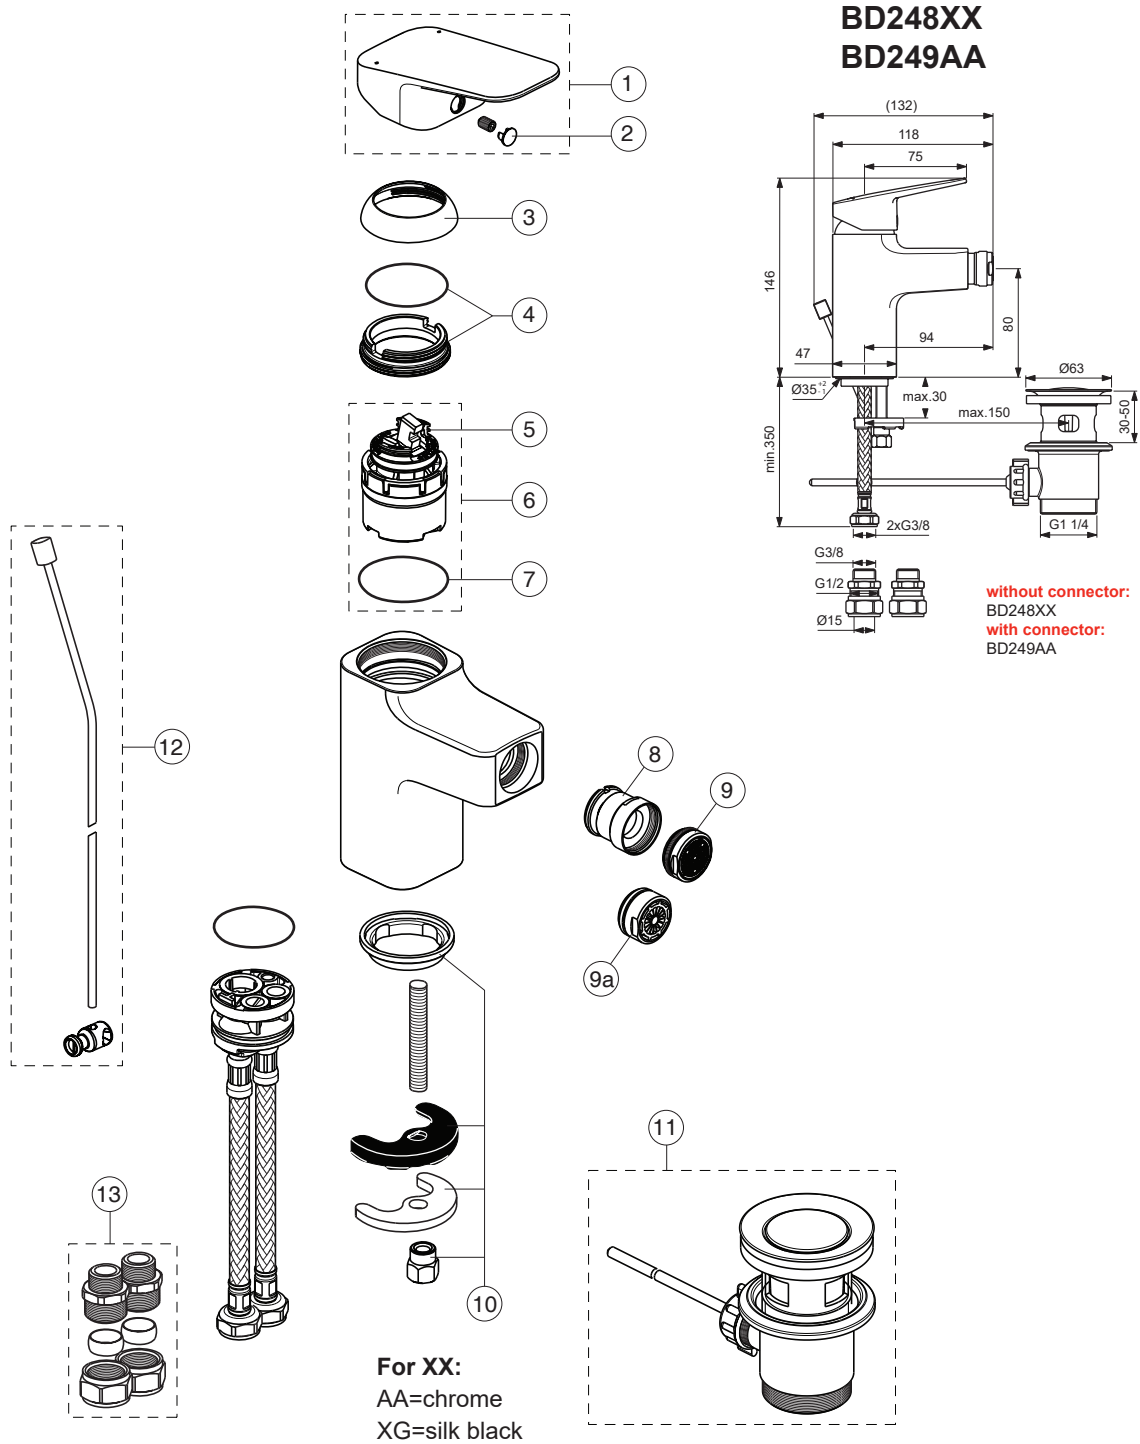

CERAPLAN

Ideal Standard

Produced from: Sept.2023

Pos.	Signify	Spare parts-Nr.	Quantity	Pos.	Signify	Spare parts-Nr.	Quantity
1	Lever,w/logo	B961716XX	1 Set				
2	Cap decorative	B960473AA	1 Pcs.				
3	Rosette M38x1.5	B961438XX	1 Pcs.				
4	Screw M41x1.5/M38x1.5	B961374NU	1 Set				
5	Hot limit stop	A861181NU	1 Pcs.				
6	Cartridge Ø38mm	A861156NU*	1 Pcs.				
7	O-Ring Ø38x2.5	E960059NU*	1 Set				
8	Ball joint M24x1	A960063XX	1 Pcs.				
9	Perlator M24x1-A - 5l/min	B961383XX	1 Pcs.				
9a	Nozzle	A961625XX**	1 Pcs.				
10	Connecting set	A964520NU	1 Set				
11	Pop-up drain ass.	A962991XX	1 Pcs.				
12	Pull-up rod-compl.	B961119AA	1 Set				
13	Connector G3/8,Ø15-set	B960845NU	1 Set				

** for BD249AA

*Universal set (not all parts needed)

09.2023

CERAPLAN

Ideal Standard

Produced from: Aug.2022

Pos.	Signify	Spare parts-Nr.	Quantity	Pos.	Signify	Spare parts-Nr.	Quantity
1	Lever,w/logo	B961716XX	1 Set				
2	Cap decorative	B960473AA	1 Pcs.				
3	Rosette M38x1.5	B961438XX	1 Pcs.				
4	Screw M4x1.5/M38x1.5	B961374NU	1 Set				
5	Hot limit stop	A861181NU	1 Pcs.				
6	Cartridge Ø38mm	A861156NU*	1 Pcs.				
7	O-Ring Ø38x2.5	E960059NU*	1 Set				
8	Ball joint M24x1	A960063XX	1 Pcs.				
9	Perlator M24x1-A - 5l/min	B961383XX	1 Pcs.				
9a	Nozzle	A961625XX**	1 Pcs.				
10	Connecting set	A964520NU	1 Set				
11	Pop-up drain ass.	A962991XX	1 Pcs.				
12	Pull-up rod-compl.	B960900AA	1 Set				
13	Connector G3/8,Ø15-set	B960845NU	1 Set				

** for BD249AA

*Universal set (not all parts needed)

08.2022