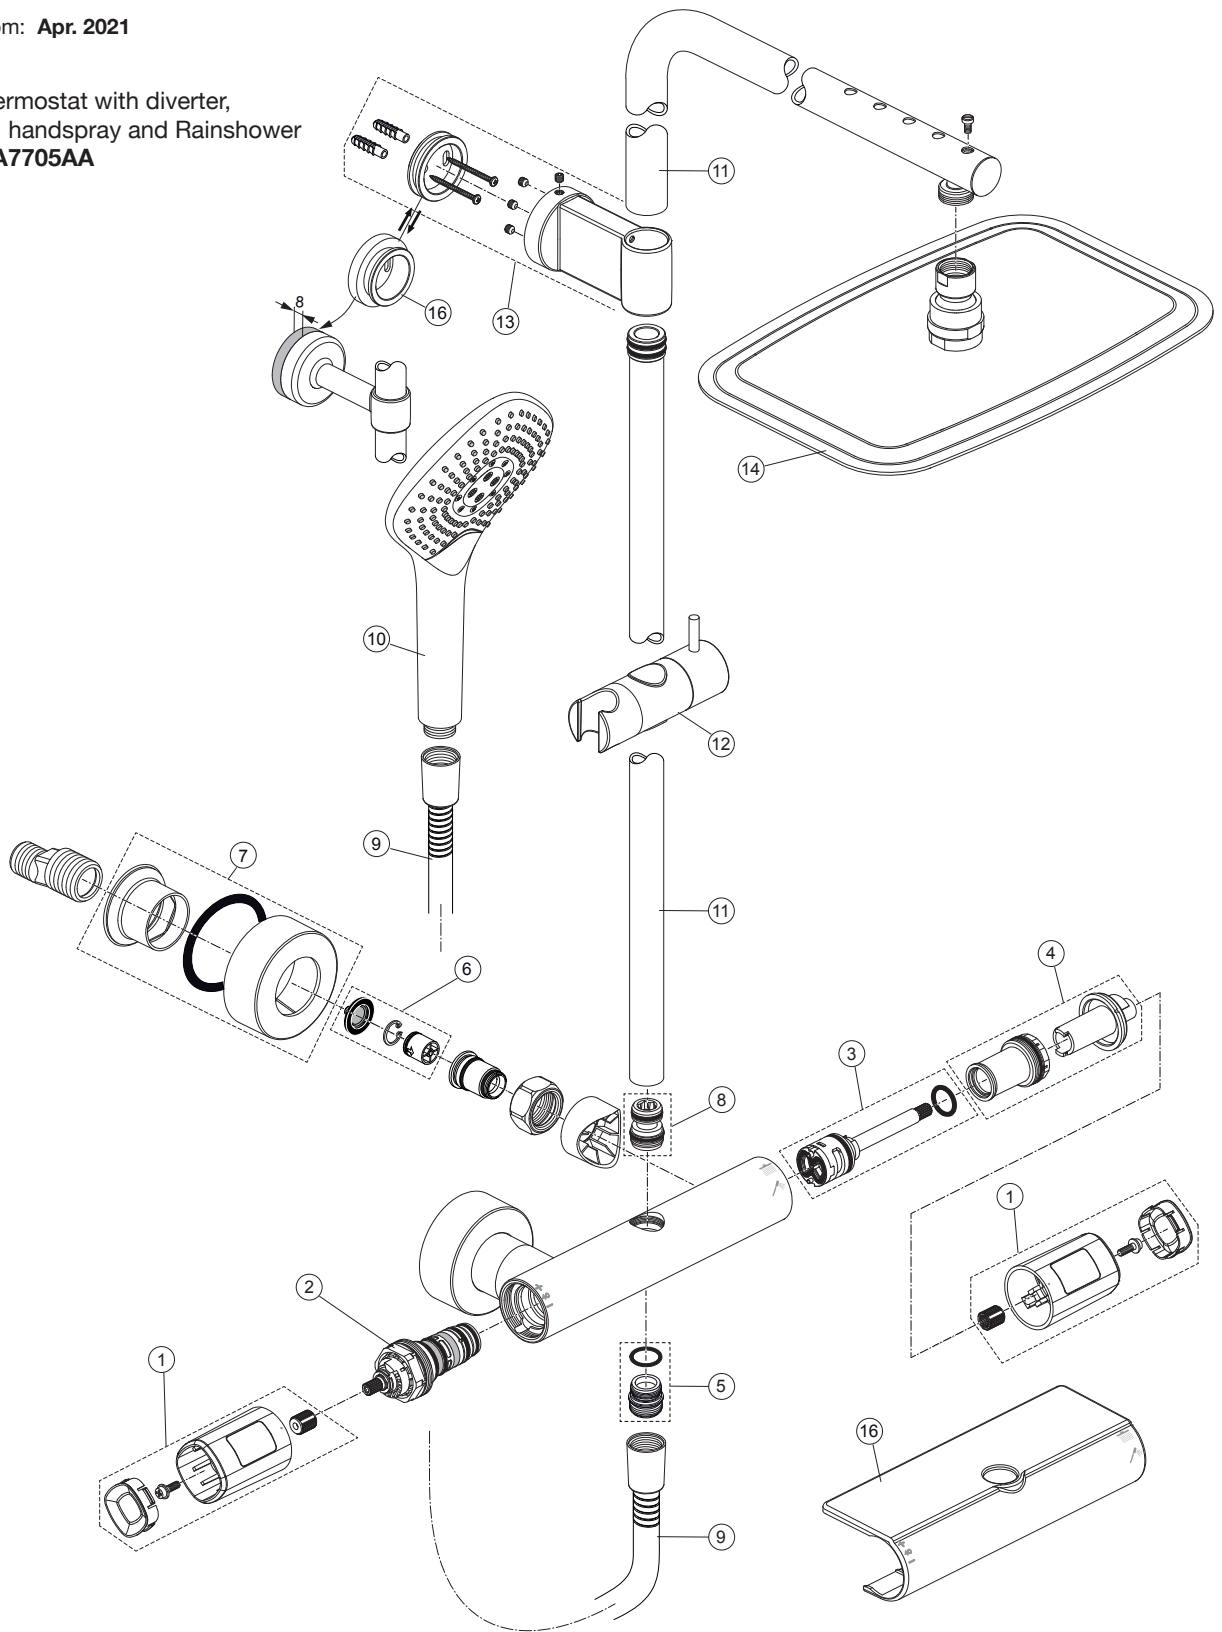

Produced from: **Apr. 2021**

Shower Thermostat with diverter,
shower bar, handspray and Rainshower
chrome **A7705AA**

Pos.	Description	Part-Number	Qty.	Pos.	Description	Part-Number	Qty.
1	Handle cpl.	A 861 386 AA	1 Set	11	Telescope Shower bar	A 861 541 AA	1 pcs
2	Thermostatic Cartridge cpl.	A 861 371 NU	1 pcs	12	Slider & holder f. handshr.	B 961 024 AA	1 Set
3	Stop valve with diverter	A 861 375 NU	1 Set	13	Wall fixation complete	A 861 539 AA	1 pcs
4	Thread ring + stopring cpl.	A 861 376 NU	1 Set	14	Headshower 200 x 300 mm	B 0390 MY	1 pcs
5	Nipple G1/2 outside cpl.	A 861 374 NU	1 Set	15	Warp over shelf	A 861 383 AA	1 pcs
6	Non-return valve	A 861 372 NU	1 Set	16	Fixing plate extension 8mm	A 861 508 AA	1 pcs
7	Escutcheon cpl.	B 961 016 AA	2 Set				
8	Connection nipple cpl.	A 861 385 NU	1 Set				
9	Shower hose 1750 mm	BE 175 AA	1 pcs				
10	Handspray 3Func. Ø135	B 1760 AA	1 pcs				