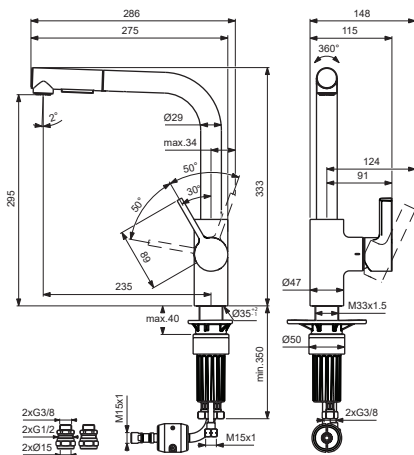

Ideal Standard

Produced from: Feb.2024

GUSTO

**BD420XX
BD552XX**

BD473XX

For XX=Coverage-Designate:
AA=chrome,GN=silver storm
A2=brushed gold,J4=sunset rose

For Instance:
B961813AA for chrome

Pos.	Signify	Spare parts-Nr.	Quantity	Pos.	Signify	Spare parts-Nr.	Quantity
1	Lever	B961813XX	1 Set	13	Rv-patrone	A960944NU	1 Pcs.
2	Rubber button	A963751NU	1 Pcs.	14	Connector G3/8,Ø15-set	B960845NU	1 Set
3	Cover cap	B961815XX	1 Pcs.	15	Flow regulator 8 l/min	B961941NU**	1 Pcs.
4	Screw M41x1.5/M33x1.5	B961814NU	1 Pcs.		Flow regulator 4 l/min	B961911NU*	1 Pcs.
5	Cartridge Ø28mm	A861397NU	1 Set				
6	Sealing set for tub.spout	B961582NU	1 Set				
7	Plastic hose L1500	B961816AA	1 Pcs.				
8	Pull-down spray 2F-8 l/min	B961824XX**	1 Pcs.				
	Pull-down spray 2F-4 l/min	B961825XX*	1 Pcs.				
9	Flow straightner	B960510NU***	1 Pcs.				
9a	Stream regulator	A960268NU*	1 Set				
10	O-Ring Ø36.2x2.62	A962575NU	1 Pcs.				
11	Fixation set	B961807NU	1 Set				
12	Fl.hose G3/8/M8x1 /L500	A962005NU	1 Pcs.				

Pos.	Signify	Spare parts-Nr.	Quantity	Pos.	Signify	Spare parts-Nr.	Quantity
1	Lever	B961813XX	1 Set	13	Rv-patrone	A960944NU	1 Pcs.
2	Rubber button	A963751NU	1 Pcs.	14	Connector G3/8,Ø15-set	B960845NU	1 Set
3	Cover cap	B961815XX	1 Pcs.	15	Flow regulator 8 l/min	B961093NU	1 Pcs.
4	Screw M4x1.5/M33x1.5	B961814NU	1 Pcs.		Flow regulator 4 l/min	B961573NU	1 Pcs.
5	Cartridge Ø28mm	A861397NU	1 Set				
6	Sealing set for tub.spout	B961582NU	1 Set				
7	Plastic hose L1500	B961816AA	1 Pcs.				
8	Pull-down spray 2F-8 l/min	B961824XX**	1 Pcs.				
	Pull-down spray 2F-4 l/min	B961825XX*	1 Pcs.				
9	Flow straightner	B960510NU***	1 Pcs.				
9a	Stream regulator	A960268NU*	1 Set				
10	O-Ring Ø36.2x2.62	A962575NU	1 Pcs.				
11	Fixation set	B961807NU	1 Set				
12	Fl.hose G3/8/M8x1 /L500	A962005NU	1 Pcs.				