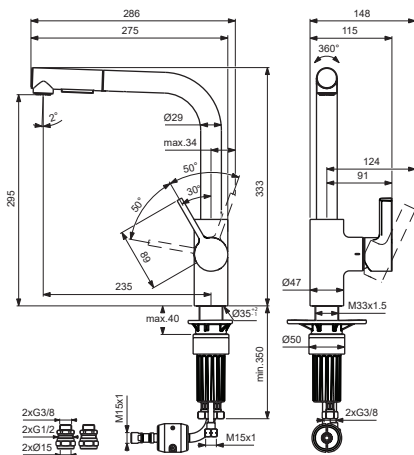

BD473XX

For XX=Coverage-Designate:
AA=chrome,GN=silver storm
A2=brushed gold,J4=sunset rose

For Instance:
B961813AA for chrome

Pos.	Signify	Spare parts-Nr.	Quantity	Pos.	Signify	Spare parts-Nr.	Quantity
1	Lever	B961813XX	1 Set	13	Rv-patrone	A960944NU	1 Pcs.
2	Rubber button	A963751NU	1 Pcs.	14	Connector G3/8,Ø15-set	B960845NU	1 Set
3	Cover cap	B961815XX	1 Pcs.	15	Flow regulator 8 l/min	B961093NU	1 Pcs.
4	Screw M4x1.5/M33x1.5	B961814NU	1 Pcs.		Flow regulator 4 l/min	B961573NU	1 Pcs.
5	Cartridge Ø28mm	A861397NU	1 Set				
6	Sealing set for tub.spout	B961582NU	1 Set				
7	Plastic hose L1500	B961816AA	1 Pcs.				
8	Pull-down spray 2F-8 l/min	B961824XX**	1 Pcs.				
	Pull-down spray 2F-4 l/min	B961825XX*	1 Pcs.				
9	Flow straightner	B960510NU***	1 Pcs.				
9a	Stream regulator	A960268NU*	1 Set				
10	O-Ring Ø36.2x2.62	A962575NU	1 Pcs.				
11	Fixation set	B961807NU	1 Set				
12	Fl.hose G3/8/M8x1 /L500	A962005NU	1 Pcs.				

*for BD552XX **for BD420XX; BD473XX