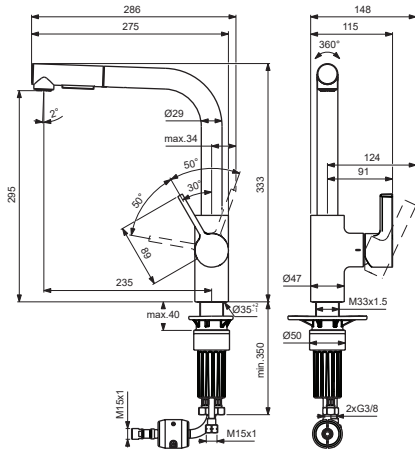

Ideal Standard

Produced from: Feb.2024

GUSTO

**BD420XX
BD552XX**

BD473XX

For XX=Coverage-Designate:
AA=chrome,GN=silver storm
A2=brushed gold,J4=sunset rose

For Instance:
B961813AA for chrome

Pos.	Signify	Spare parts-Nr.	Quantity	Pos.	Signify	Spare parts-Nr.	Quantity
1	Lever	B961813XX	1 Set	13	Rv-patrone	A960944NU	1 Pcs.
2	Rubber button	A963751NU	1 Pcs.	14	Connector G3/8,Ø15-set	B960845NU	1 Set
3	Cover cap	B961815XX	1 Pcs.	15	Flow regulator 8 l/min	B961941NU**	1 Pcs.
4	Screw M41x1.5/M33x1.5	B961814NU	1 Pcs.		Flow regulator 4 l/min	B961911NU*	1 Pcs.
5	Cartridge Ø28mm	A861397NU	1 Set				
6	Sealing set for tub.spout	B961582NU	1 Set				
7	Plastic hose L1500	B961816AA	1 Pcs.				
8	Pull-down spray 2F-8 l/min	B961824XX**	1 Pcs.				
	Pull-down spray 2F-4 l/min	B961825XX*	1 Pcs.				
9	Flow straightner	B960510NU***	1 Pcs.				
9a	Stream regulator	A960268NU*	1 Set				
10	O-Ring Ø36.2x2.62	A962575NU	1 Pcs.				
11	Fixation set	B961807NU	1 Set				
12	Fl.hose G3/8/M8x1 /L500	A962005NU	1 Pcs.				

Pos.	Signify	Spare parts-Nr.	Quantity	Pos.	Signify	Spare parts-Nr.	Quantity
1	Lever	B961813XX	1 Set	13	Rv-patrone	A960944NU	1 Pcs.
2	Rubber button	A963751NU	1 Pcs.	14	Connector G3/8,Ø15-set	B960845NU	1 Set
3	Cover cap	B961815XX	1 Pcs.	15	Flow regulator 8 l/min	B961093NU	1 Pcs.
4	Screw M4x1.5/M33x1.5	B961814NU	1 Pcs.		Flow regulator 4 l/min	B961573NU	1 Pcs.
5	Cartridge Ø28mm	A861397NU	1 Set				
6	Sealing set for tub.spout	B961582NU	1 Set				
7	Plastic hose L1500	B961816AA	1 Pcs.				
8	Pull-down spray 2F-8 l/min	B961824XX**	1 Pcs.				
	Pull-down spray 2F-4 l/min	B961825XX*	1 Pcs.				
9	Flow straightner	B960510NU***	1 Pcs.				
9a	Stream regulator	A960268NU*	1 Set				
10	O-Ring Ø36.2x2.62	A962575NU	1 Pcs.				
11	Fixation set	B961807NU	1 Set				
12	Fl.hose G3/8/M8x1 /L500	A962005NU	1 Pcs.				