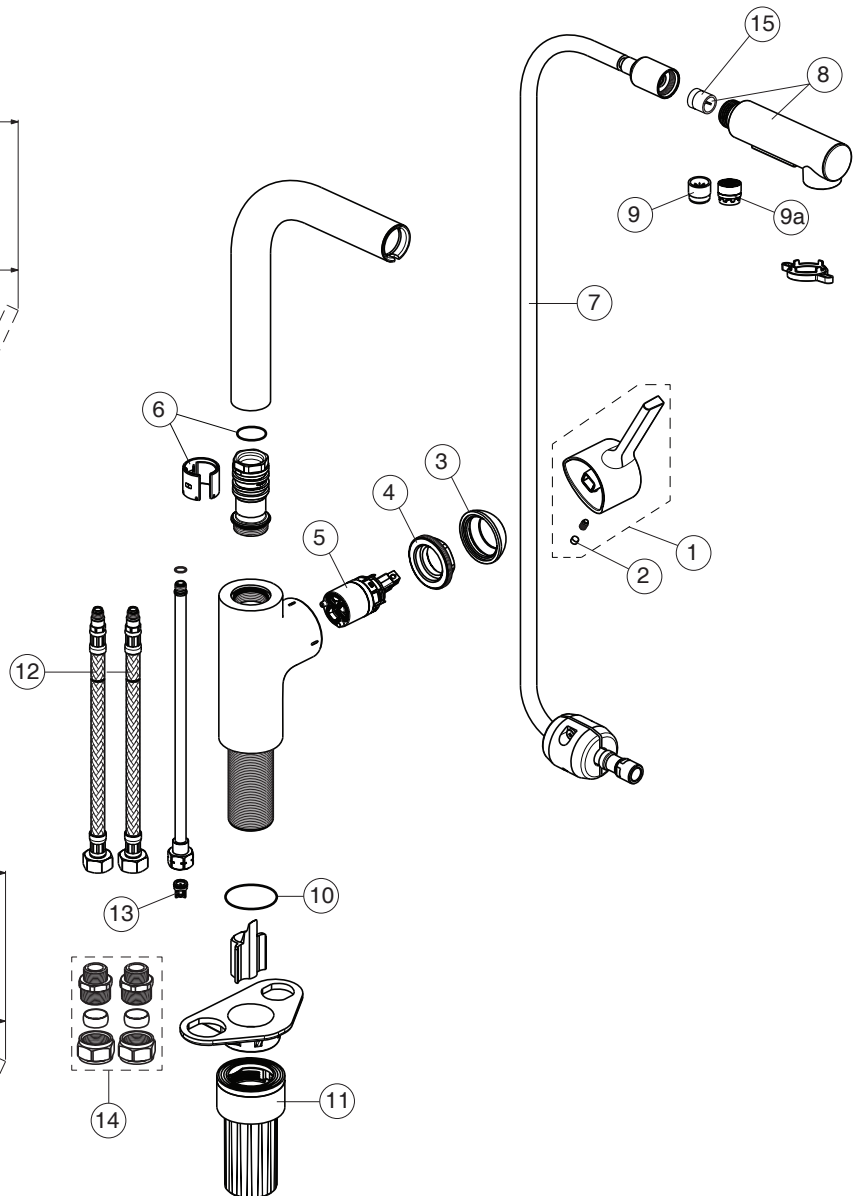

BD473XX

For XX=Coverage-Designate:
AA=chrome,GN=silver storm
A2=brushed gold,J4=sunset rose

For Instance:
B961813AA for chrome

Pos.	Signify	Spare parts-Nr.	Quantity	Pos.	Signify	Spare parts-Nr.	Quantity
1	Lever	B961813XX	1 Set	13	Rv-patrone	A960944NU	1 Pcs.
2	Rubber button	A963751NU	1 Pcs.	14	Connector G3/8,Ø15-set	B960845NU	1 Set
3	Cover cap	B961815XX	1 Pcs.	15	Flow regulator 8 l/min	B961093NU	1 Pcs.
4	Screw M4x1.5/M33x1.5	B961814NU	1 Pcs.		Flow regulator 4 l/min	B961573NU	1 Pcs.
5	Cartridge Ø28mm	A861397NU	1 Set				
6	Sealing set for tub.spout	B961582NU	1 Set				
7	Plastic hose L1500	B961816AA	1 Pcs.				
8	Pull-down spray 2F-8 l/min	B961824XX**	1 Pcs.				
	Pull-down spray 2F-4 l/min	B961825XX*	1 Pcs.				
9	Flow straightner	B960510NU***	1 Pcs.				
9a	Stream regulator	A960268NU*	1 Set				
10	O-Ring Ø36.2x2.62	A962575NU	1 Pcs.				
11	Fixation set	B961807NU	1 Set				
12	Fl.hose G3/8/M8x1 /L500	A962005NU	1 Pcs.				

*for BD552XX **for BD420XX; BD473XX