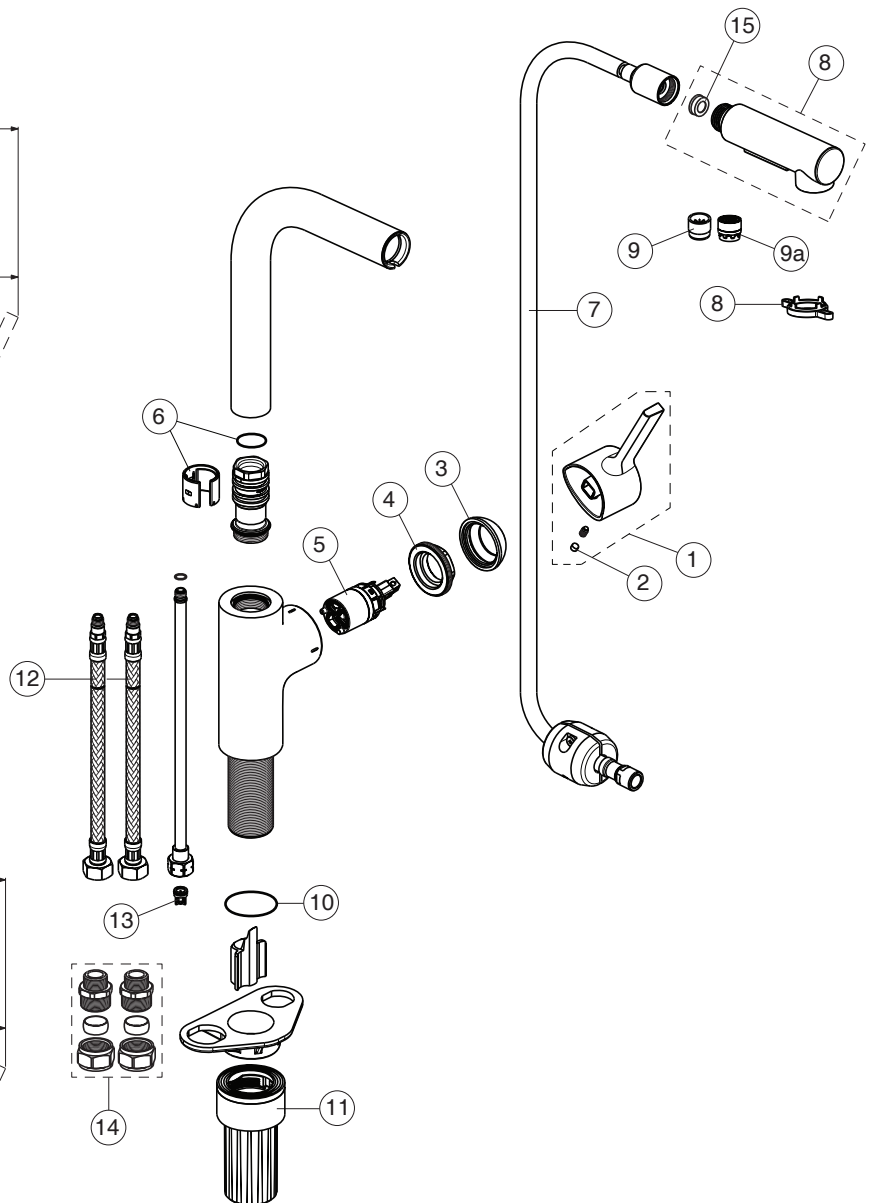

Ideal Standard

Produced from: Feb.2024

GUSTO

**BD420XX
BD552XX**

BD473XX

For XX=Coverage-Designate:
AA=chrome,GN=silver storm
A2=brushed gold,J4=sunset rose

For Instance:
B961813AA for chrome

Pos.	Signify	Spare parts-Nr.	Quantity	Pos.	Signify	Spare parts-Nr.	Quantity
1	Lever	B961813XX	1 Set	13	Rv-patrone	A960944NU	1 Pcs.
2	Rubber button	A963751NU	1 Pcs.	14	Connector G3/8,Ø15-set	B960845NU	1 Set
3	Cover cap	B961815XX	1 Pcs.	15	Flow regulator 8 l/min	B961941NU**	1 Pcs.
4	Screw M41x1.5/M33x1.5	B961814NU	1 Pcs.		Flow regulator 4 l/min	B961911NU*	1 Pcs.
5	Cartridge Ø28mm	A861397NU	1 Set				
6	Sealing set for tub.spout	B961582NU	1 Set				
7	Plastic hose L1500	B961816AA	1 Pcs.				
8	Pull-down spray 2F-8 l/min	B961824XX**	1 Pcs.				
	Pull-down spray 2F-4 l/min	B961825XX*	1 Pcs.				
9	Flow straightner	B960510NU***	1 Pcs.				
9a	Stream regulator	A960268NU*	1 Set				
10	O-Ring Ø36.2x2.62	A962575NU	1 Pcs.				
11	Fixation set	B961807NU	1 Set				
12	Fl.hose G3/8/M8x1 /L500	A962005NU	1 Pcs.				

Pos.	Signify	Spare parts-Nr.	Quantity	Pos.	Signify	Spare parts-Nr.	Quantity
1	Lever	B961813XX	1 Set	13	Rv-patrone	A960944NU	1 Pcs.
2	Rubber button	A963751NU	1 Pcs.	14	Connector G3/8,Ø15-set	B960845NU	1 Set
3	Cover cap	B961815XX	1 Pcs.	15	Flow regulator 8 l/min	B961093NU	1 Pcs.
4	Screw M4x1.5/M33x1.5	B961814NU	1 Pcs.		Flow regulator 4 l/min	B961573NU	1 Pcs.
5	Cartridge Ø28mm	A861397NU	1 Set				
6	Sealing set for tub.spout	B961582NU	1 Set				
7	Plastic hose L1500	B961816AA	1 Pcs.				
8	Pull-down spray 2F-8 l/min	B961824XX**	1 Pcs.				
	Pull-down spray 2F-4 l/min	B961825XX*	1 Pcs.				
9	Flow straightner	B960510NU***	1 Pcs.				
9a	Stream regulator	A960268NU*	1 Set				
10	O-Ring Ø36.2x2.62	A962575NU	1 Pcs.				
11	Fixation set	B961807NU	1 Set				
12	Fl.hose G3/8/M8x1 /L500	A962005NU	1 Pcs.				