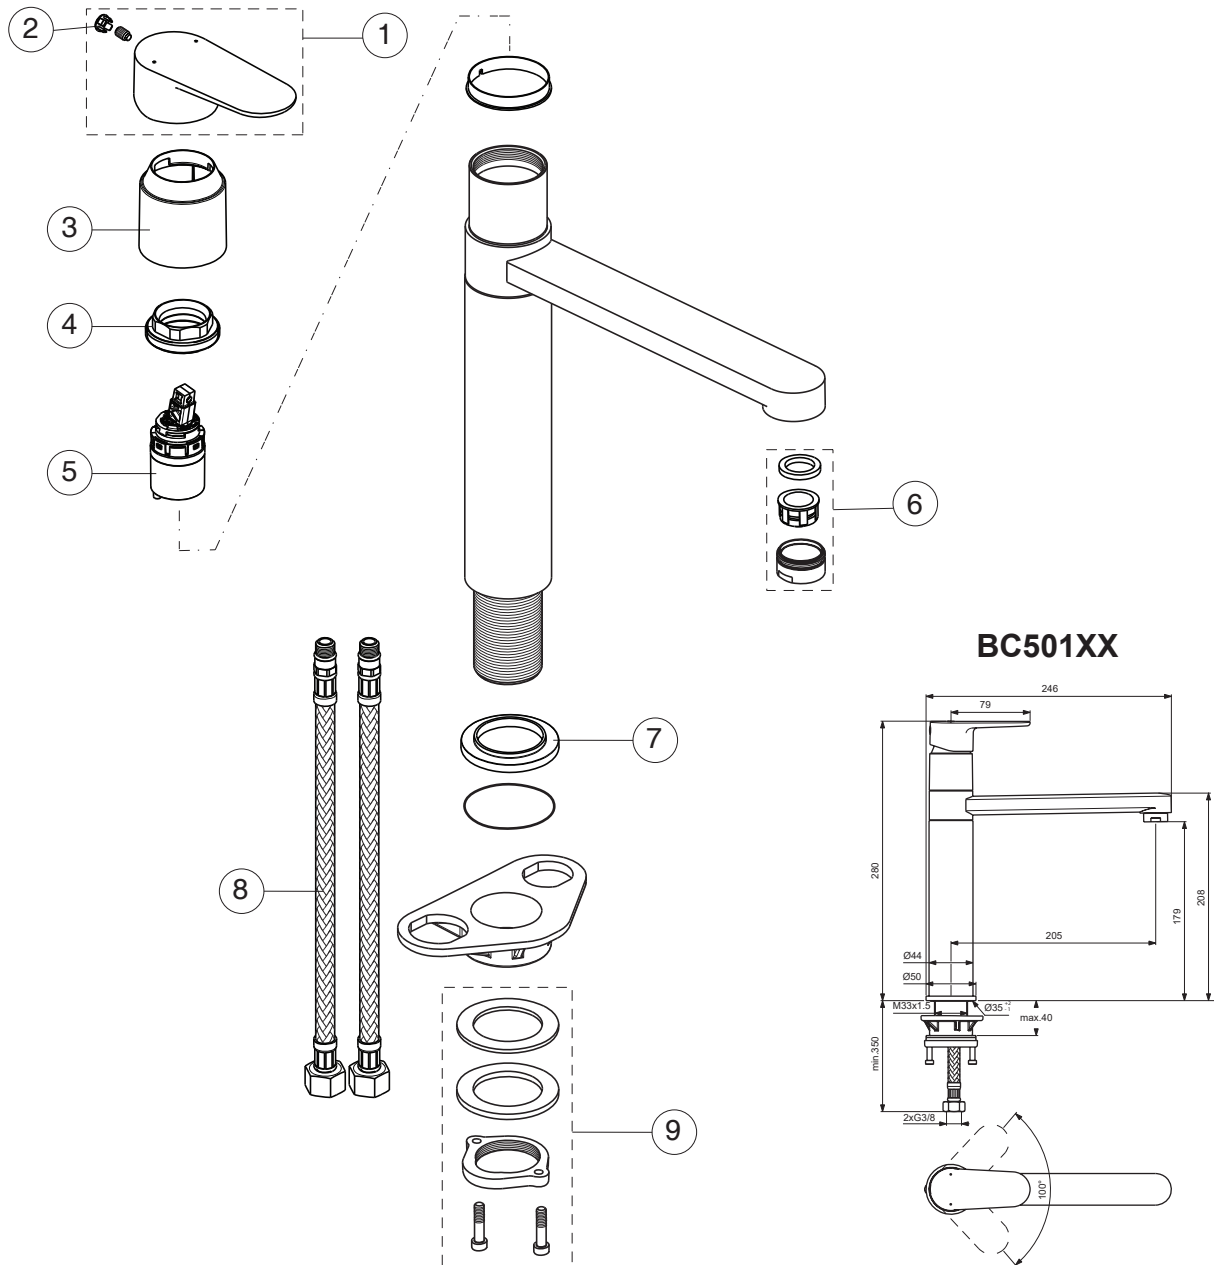

# CERAFINE MODEL O

Ideal Standard

**For XX=Coverage-Designate:**

AA=chrome, XG=silk black

PP=champagne pearl

**For Instance:**

B961644AA for chrome

Pos.	Signify	Spare parts-Nr.	Quantity	Pos.	Signify	Spare parts-Nr.	Quantity
1	Lever ,w/logo-compl.	B961644XX	1 Set				
2	Cap decorative	B964696NU	1 Pcs.				
3	Escutcheon	B961610XX	1 Pcs.				
4	Screw M38x1.5	B961645NU	1 Pcs.				
5	Cartridge Ø28mm	A861397NU	1 Pcs.				
6	Perlator M24x1-A	A960321XX	1 Pcs.				
7	Rosette decorative	B960712XX	1 Pcs.				
8	Fl.hose G3/8-L550mm	B961614NU	1 Pcs.				
9	Connecting group	B960255NU	1 Set				