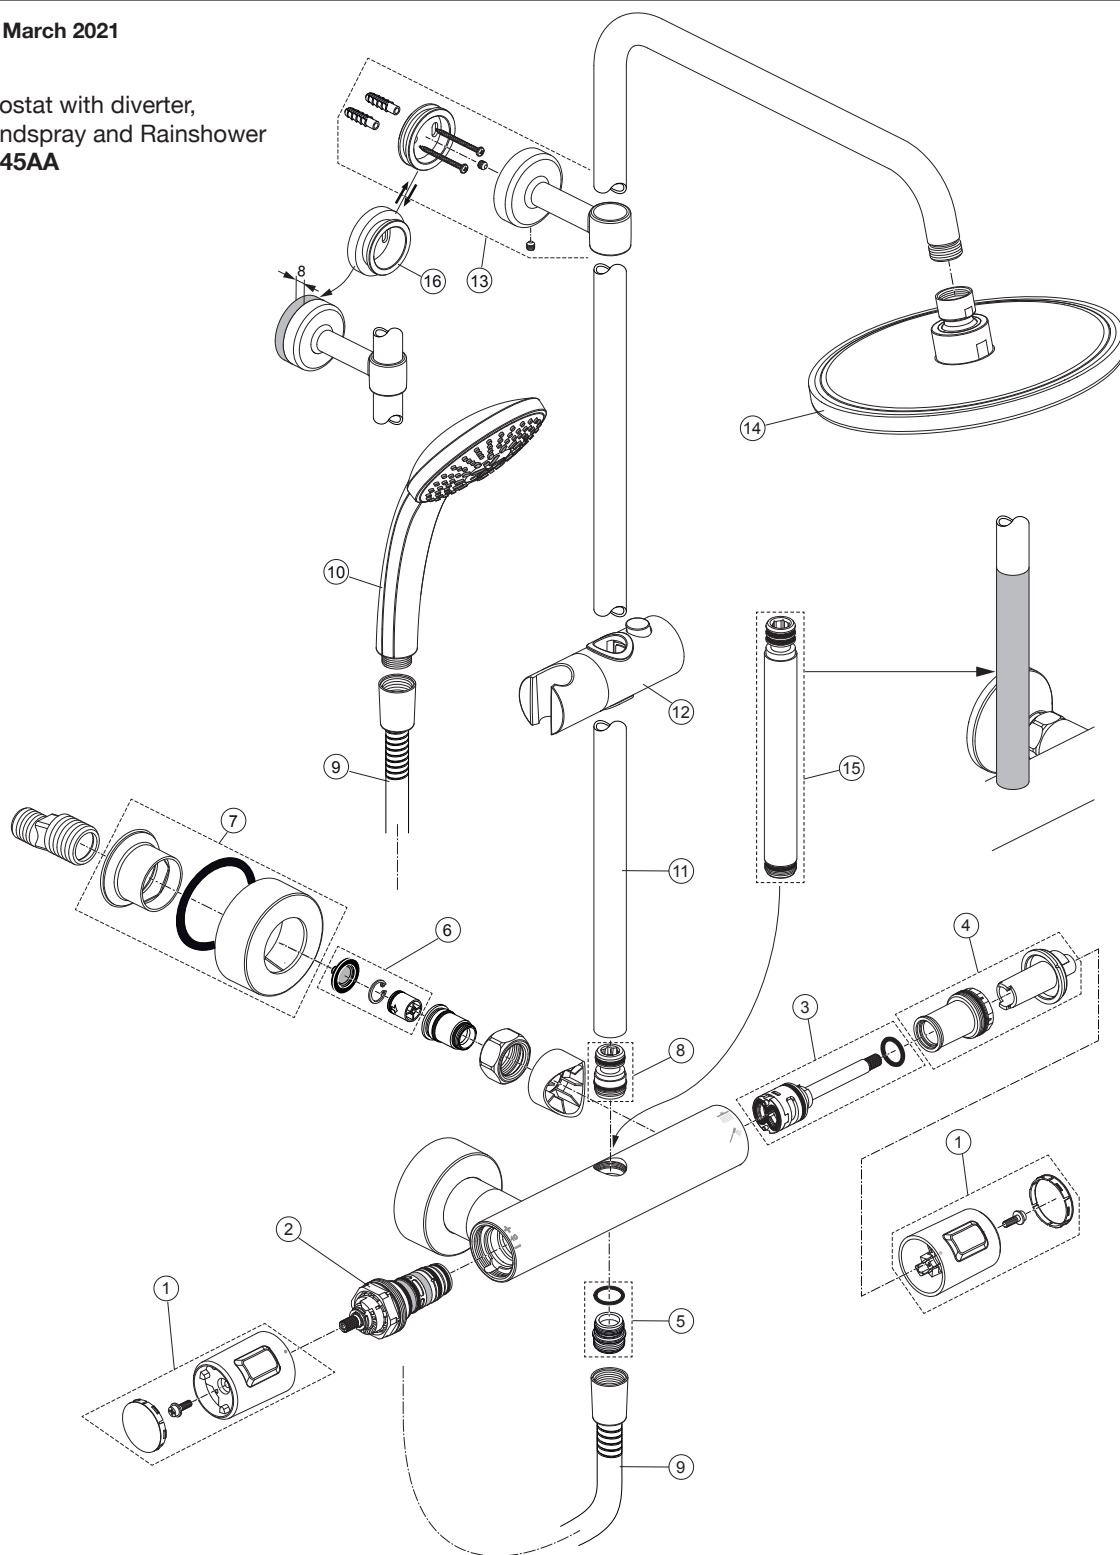

Ceratherm T25 A7545 ..

Ideal Standard

Produced from: **March 2021**

Shower Thermostat with diverter,
shower bar, handspray and Rainshower
chrome **A7545AA**

Replace XX with the appropriate finish code

Chrome = AA Silk black = XG

Example spare part order:

A 861 370 AA in Chrome

Pos.	Description	Part-Number	Qty.	Pos.	Description	Part-Number	Qty.
1	Handle cpl.	A 861 370 XX	1 Set	11	Shower bar 1100 mm	A 861 377 XX	1 pcs
2	Thermostatic Cartridge cpl.	A 861 371 NU	1 pcs	12	Slider & holder f. handshr.	B 960 976 XX	1 Set
3	Stop valve with diverter	A 861 375 NU	1 Set	13	Wall fixation complete	A 861 331 XX	1 pcs
4	Thread ring + stopring cpl.	A 861 376 NU	1 Set	14	Headshower Ø200	A 861 378 XX	1 pcs
5	Nipple G1/2 outside cpl.	A 861 374 NU	1 Set	15	Extension kit 150mm long	A 861 379 XX	1 Set
6	Non-return valve	A 861 372 NU	1 Set		Extension kit 300mm long	A 861 380 XX	1 Set
7	Escutcheon	B 961 016 XX	2 Set	16	Fixing plate extension 8mm	A 861 508 XX	1 pcs
8	Connection nipple (AA)	A 861 385 NU	1 Set				
	Connection nipple (XG)	A 861 542 XG	1 Set				
9	Shower hose 1750 mm	BE 175 XX	1 pcs				
10	Handspray 1Func. Ø100	B 9402 XX	1 pcs				