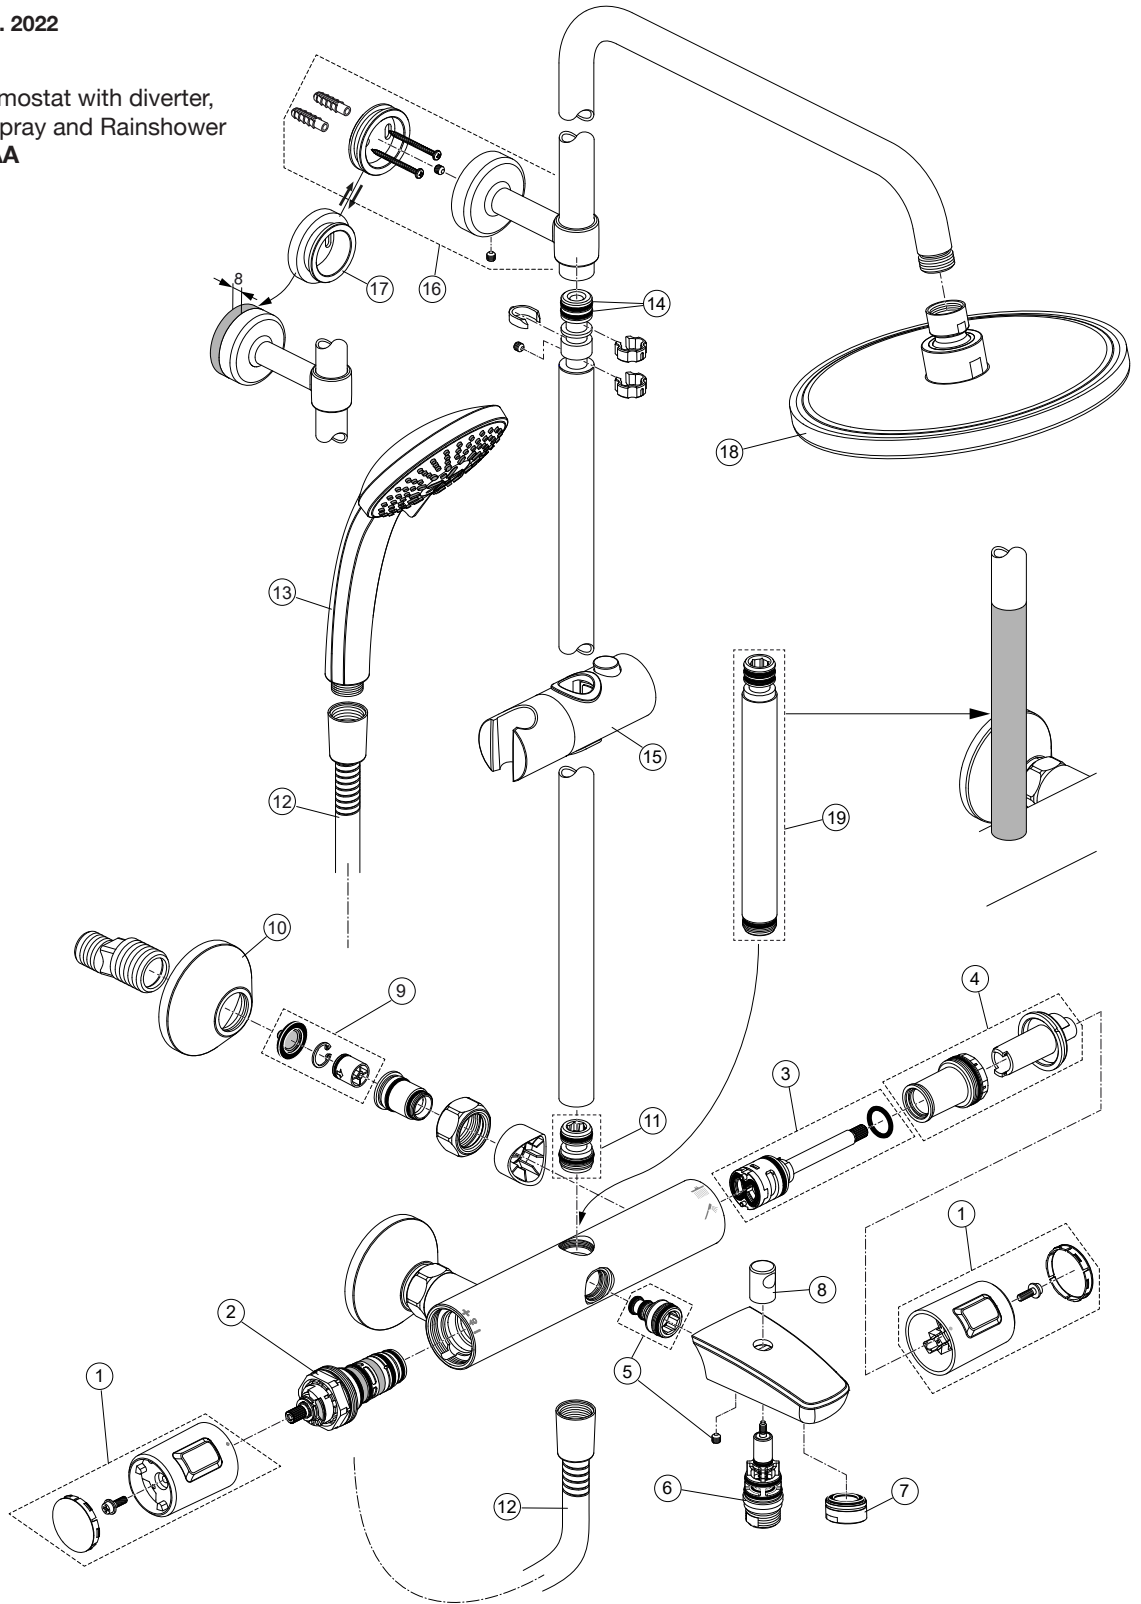

Produced from: Jan. 2022

Bath/Shower Thermostat with diverter, shower bar, handspray and Rainshower chrome **A7590AA**

Pos.	Description	Part-Number	Qty.	Pos.	Description	Part-Number	Qty.
1	Handle cpl.	A 861 370 AA	1 Set	12	Shower hose 1750 mm	BE 175 AA	1 pcs
2	Thermostatic Cartridge cpl.	A 861 371 NU	1 pcs	13	Handspray Ø100-3F-8l/min	B 9403 AA	1 pcs
3	Stop valve with diverter	A 861 375 NU	1 Set	14	O-ring Ø14,3 x 2,4	A 861 332 NU	1 pcs
4	Thread ring + stopring cpl.	A 861 376 NU	1 Set	15	Slider & holder f. handshr.	B 960 976 AA	1 Set
5	Connection nipple cpl.	A 861 571 NU	1 Set	16	Wall fixation complete	A 861 331 AA	1 pcs
6	Diverter complete	B 960 167 AA	1 pcs	17	Fixing plate extension 8mm	A 861 508 AA	1 pcs
7	Aerator	A 963 181 NU	1 pcs	18	Headshower Ø200	BD 140 AA	1 pcs
8	Pull knob	B 960 486 AA	1 pcs	19	Extension kit 150mm long	A 861 379 AA	1 Set
9	Non-return valve	A 861 372 NU	1 Set		Extension kit 300mm long	A 861 380 AA	1 Set
10	Escutcheon	A 960 914 AA	1 pcs				
11	Connection nipple cpl.	A 861 385 NU	1 Set				