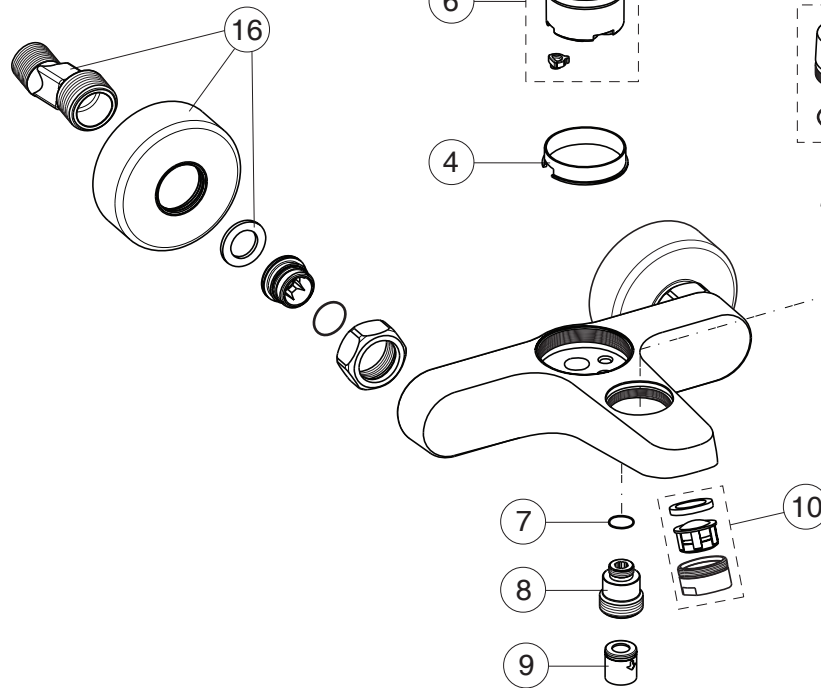

BD594AA

Pos.	Signify	Spare parts-Nr.	Quantity	Pos.	Signify	Spare parts-Nr.	Quantity
1	Lever	B961852AA	1 Set	15	Diverter carr. Ø25-5	B961233NU	1 Pcs.
2	Rubber button	A963751NU	1 Pcs.	16	S-connections	B960241AA	1 Set
3	Rosette M41x1.5	B961386AA	1 Pcs.				
4	Screw M41x1.5/M46x1.5	B961387NU	1 Pcs.				
5	Hot limit stop	A861181NU	1 Pcs.				
6	Cartridge Ø38mm	A861156NU*	1 Set				
7	O-Ring Ø10x1.5	B960645NU	1 Pcs.				
8	Nipple G1/2-M12x1	B960646AA	1 Pcs.				
9	Non return valve	B961346NU	1 Pcs.				
10	Perlator M24x1-D	A960537AA	1 Pcs.				
11	Diverter handle	B961283AA	1 Pcs.				
12	Rubber cap Ø8.1x3	B960583NU	1 Pcs.				
13	Insert	B961326NU	1 Pcs.				
14	Screw M3x21	B961389AA	1 Set				

*Universal set (not all parts needed)