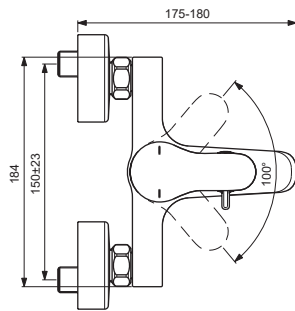

BD594AA

Pos.	Signify	Spare parts-Nr.	Quantity	Pos.	Signify	Spare parts-Nr.	Quantity
1	Lever	B961852AA	1 Set	15	Diverter carr. Ø25-5	B961233NU	1 Pcs.
2	Rubber button	A963751NU	1 Pcs.	16	S-connections	B960241AA	1 Set
3	Rosette M41x1.5	B961386AA	1 Pcs.				
4	Screw M41x1.5/M46x1.5	B961387NU	1 Pcs.				
5	Hot limit stop	A861181NU	1 Pcs.				
6	Cartridge Ø38mm	A861156NU*	1 Set				
7	O-Ring Ø10x1.5	B960645NU	1 Pcs.				
8	Nipple G1/2-M12x1	B960646AA	1 Pcs.				
9	Non return valve	B961346NU	1 Pcs.				
10	Perlator M24x1-D	A960537AA	1 Pcs.				
11	Diverter handle	B961283AA	1 Pcs.				
12	Rubber cap Ø8.1x3	B960583NU	1 Pcs.				
13	Insert	B961326NU	1 Pcs.				
14	Screw M3x21	B961389AA	1 Set				

*Universal set (not all parts needed)