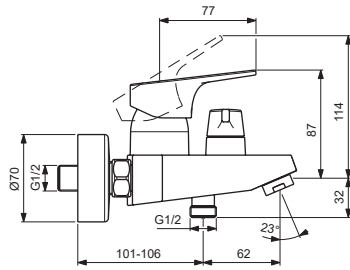

BD594AA

Pos.	Signify	Spare parts-Nr.	Quantity	Pos.	Signify	Spare parts-Nr.	Quantity
1	Lever	B961852AA	1 Set	15	Diverter carr. Ø25-5	B961233NU	1 Pcs.
2	Rubber button	A963751NU	1 Pcs.	16	S-connections	B960241AA	1 Set
3	Rosette M41x1.5	B961386AA	1 Pcs.				
4	Screw M41x1.5/M46x1.5	B961387NU	1 Pcs.				
5	Hot limit stop	A861181NU	1 Pcs.				
6	Cartridge Ø38mm	A861156NU*	1 Set				
7	O-Ring Ø10x1.5	B960645NU	1 Pcs.				
8	Nipple G1/2-M12x1	B960646AA	1 Pcs.				
9	Non return valve	B961346NU	1 Pcs.				
10	Perlator M24x1-D	A960537AA	1 Pcs.				
11	Diverter handle	B961283AA	1 Pcs.				
12	Rubber cap Ø8.1x3	B960583NU	1 Pcs.				
13	Insert	B961326NU	1 Pcs.				
14	Screw M3x21	B961389AA	1 Set				

*Universal set (not all parts needed)