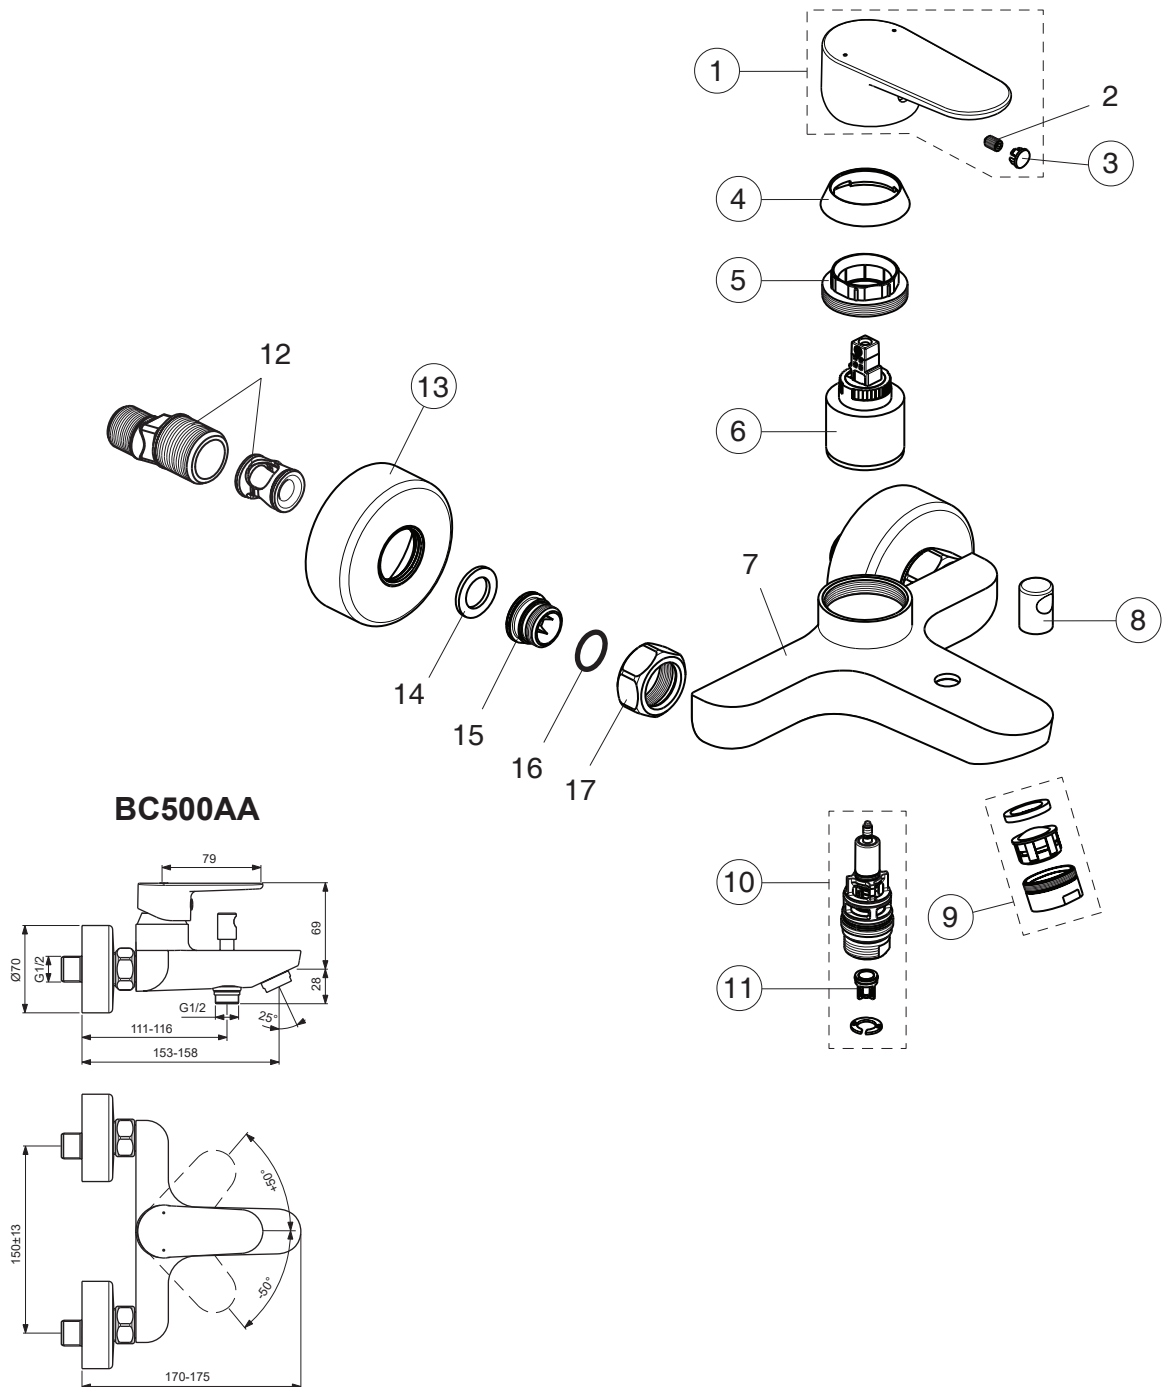

CERAFINE MODEL O

Pos.	Signify	Spare parts-Nr.	Quantity	Pos.	Signify	Spare parts-Nr.	Quantity
1	Lever, w/logo-compl.	B961471AA	1 Set	15	Nipple M19x1.5LH		2 Pcs.
2	Screw M5x8		1 Pcs.	16	O-Ring Ø15.6x1.78		2 Pcs.
3	Cap decorative	B964696NU	1 Pcs.	17	Coupling nut		2 Pcs.
4	Cap	B961473AA	1 Pcs.				
5	Screw M38x1.5	B961474NU	1 Pcs.				
6	Cartridge Ø35mm	B961478NU	1 Pcs.				
7	Body bath/shower		1 Pcs.				
8	Pull knob	B960486AA	1 Pcs.				
9	Neop.cascade M24x1-D	A960537AA	1 Pcs.				
10	Diverter automatic	B960167AA	1 Pcs.				
11	Rv-patrone	A960944NU	2 Pcs.				
12	S-connections		2 Pcs.				
13	Escutcheon	B960242AA	1 Pcs.				
14	Fiber ring Ø24x15x2		2 Pcs.				