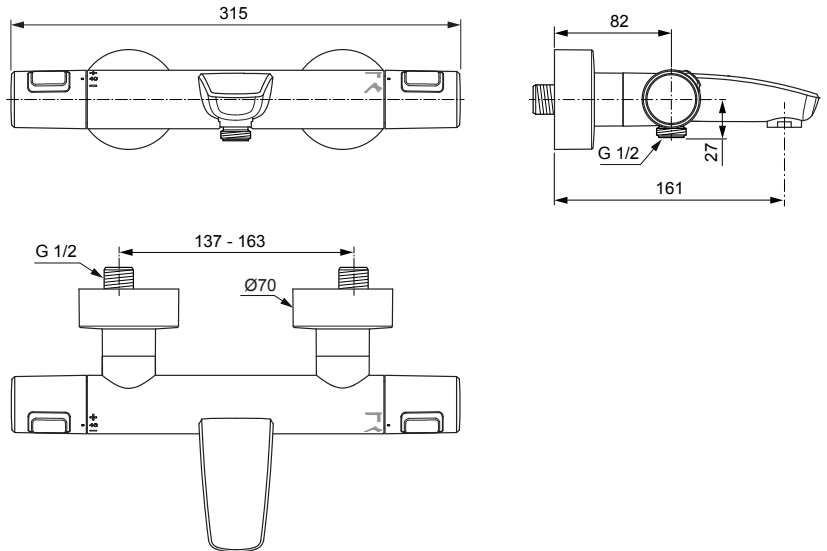

Ceratherm T25 A7544XG

Produced from: **March 2021**

Bath-Shower Thermostat
Matt black **A7544XG**

Pos.	Description	Part-Number	Qty.	Pos.	Description	Part-Number	Qty.
1	Handle cpl.	A 861 370 XG	1 Set				
2	Thermostatic Cartridge cpl.	A 861 371 NU	1 pcs				
3	Stop valve with diverter	A 861 375 NU	1 Set				
4	Thread ring + stopring cpl.	A 861 376 NU	1 Set				
5	Connection nipple cpl.	A 861 387 NU	1 Set				
6	Non-return valve	A 861 372 NU	1 Set				
7	Nipple G1/2 outside cpl.	A 861 374 NU	1 Set				
8	Aerator	A 960 537 XG	1 pcs				
9	Escutcheon	B 961 016 XG	2 Set				