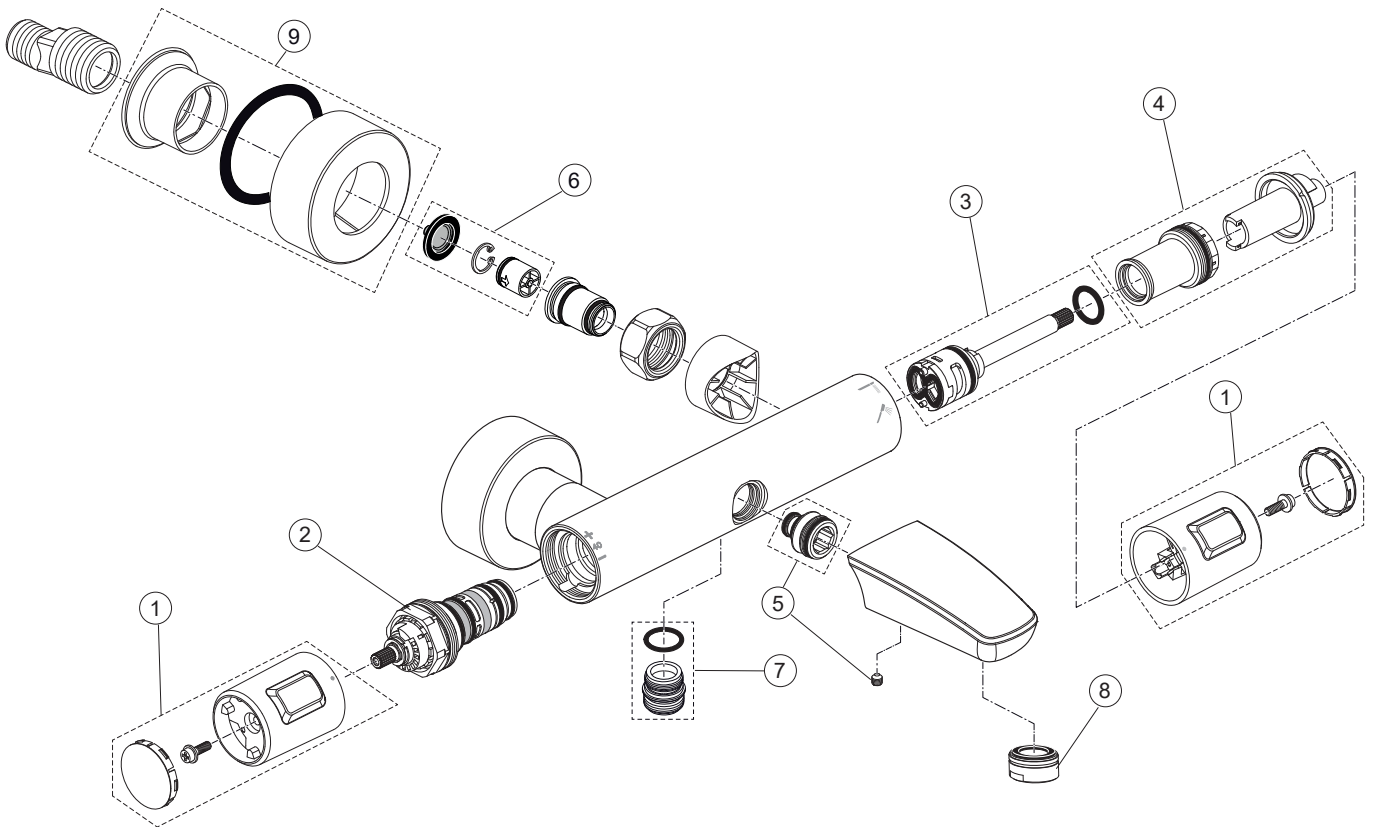

Ceratherm T25 A7544XG

Produced from: **March 2021**

Bath-Shower Thermostat
Matt black **A7544XG**

Pos.	Description	Part-Number	Qty.	Pos.	Description	Part-Number	Qty.
1	Handle cpl.	A 861 370 XG	1 Set				
2	Thermostatic Cartridge cpl.	A 861 371 NU	1 pcs				
3	Stop valve with diverter	A 861 375 NU	1 Set				
4	Thread ring + stopring cpl.	A 861 376 NU	1 Set				
5	Connection nipple cpl.	A 861 387 NU	1 Set				
6	Non-return valve	A 861 372 NU	1 Set				
7	Nipple G1/2 outside cpl.	A 861 374 NU	1 Set				
8	Aerator	A 960 537 XG	1 pcs				
9	Escutcheon	B 961 016 XG	2 Set				