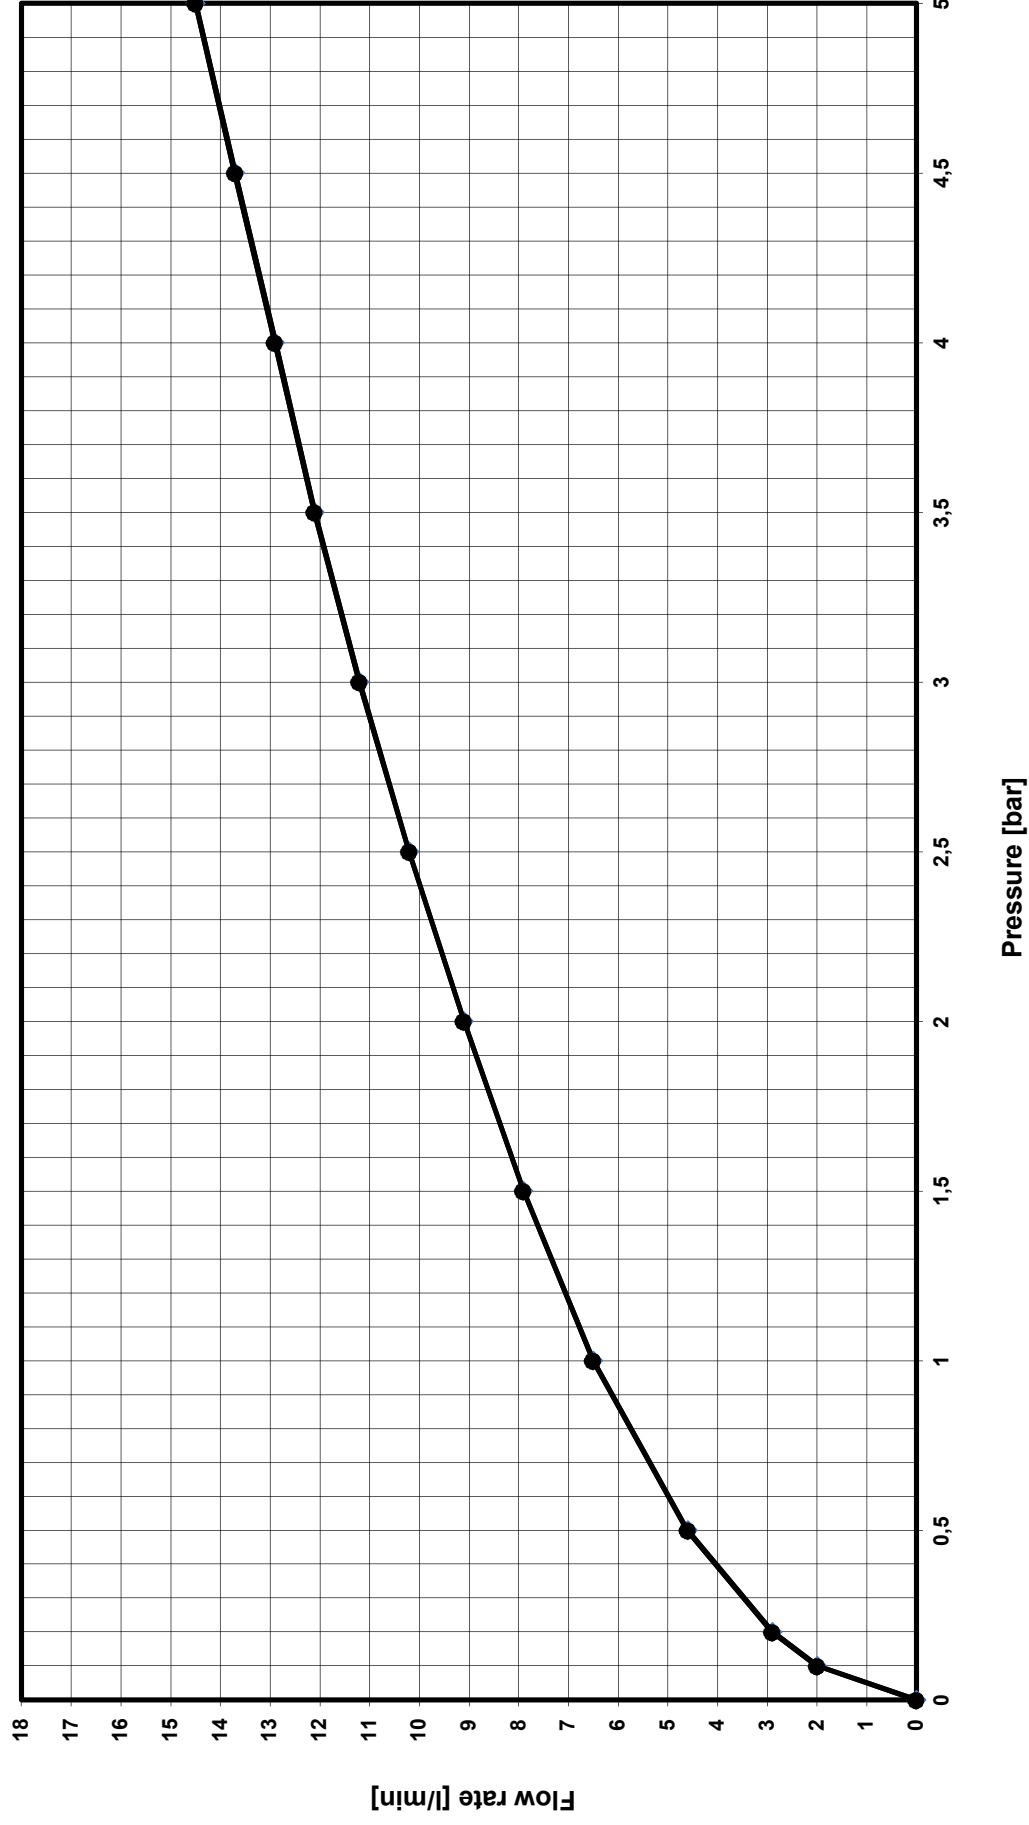

Ideal Standard

# BC552AA ALPHA BSN MXR H75 RMTD CHR NO PUW

—●— Mixed water - series  
—●— Mixed water - series