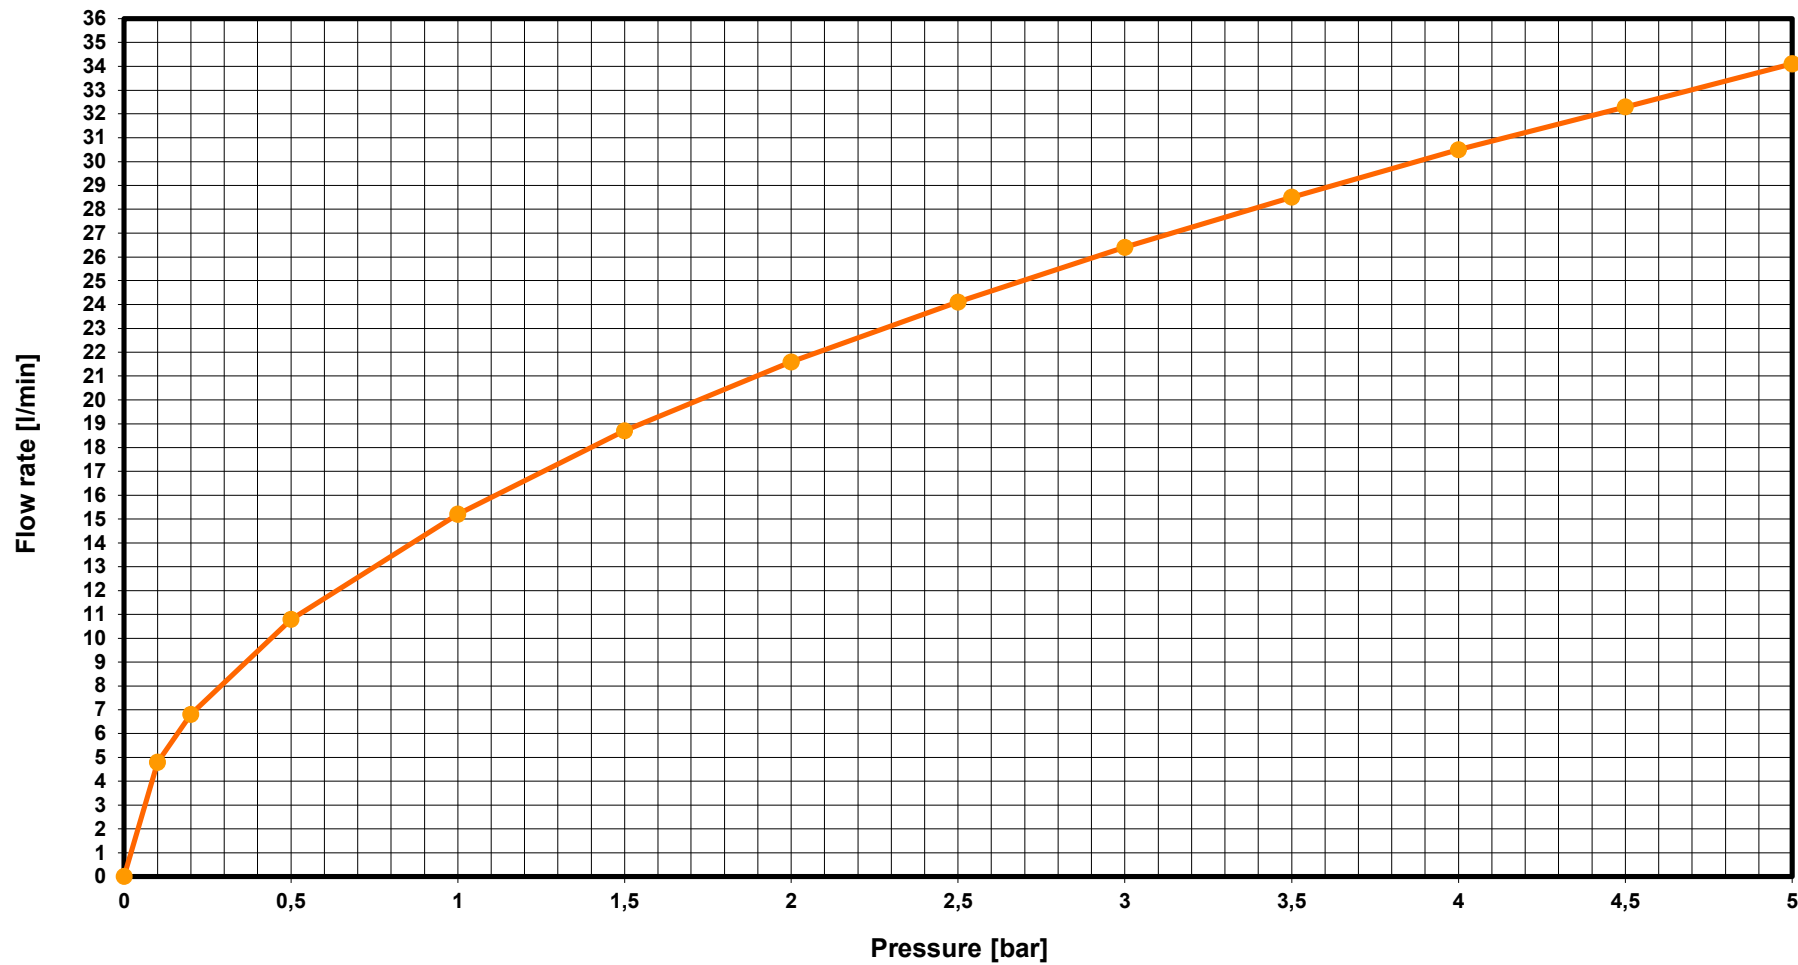

Ideal Standard

### BD252AA CERAPLAN SHR MXR B-IN CHROME CPL IT

—●— Mixed water - free outlet