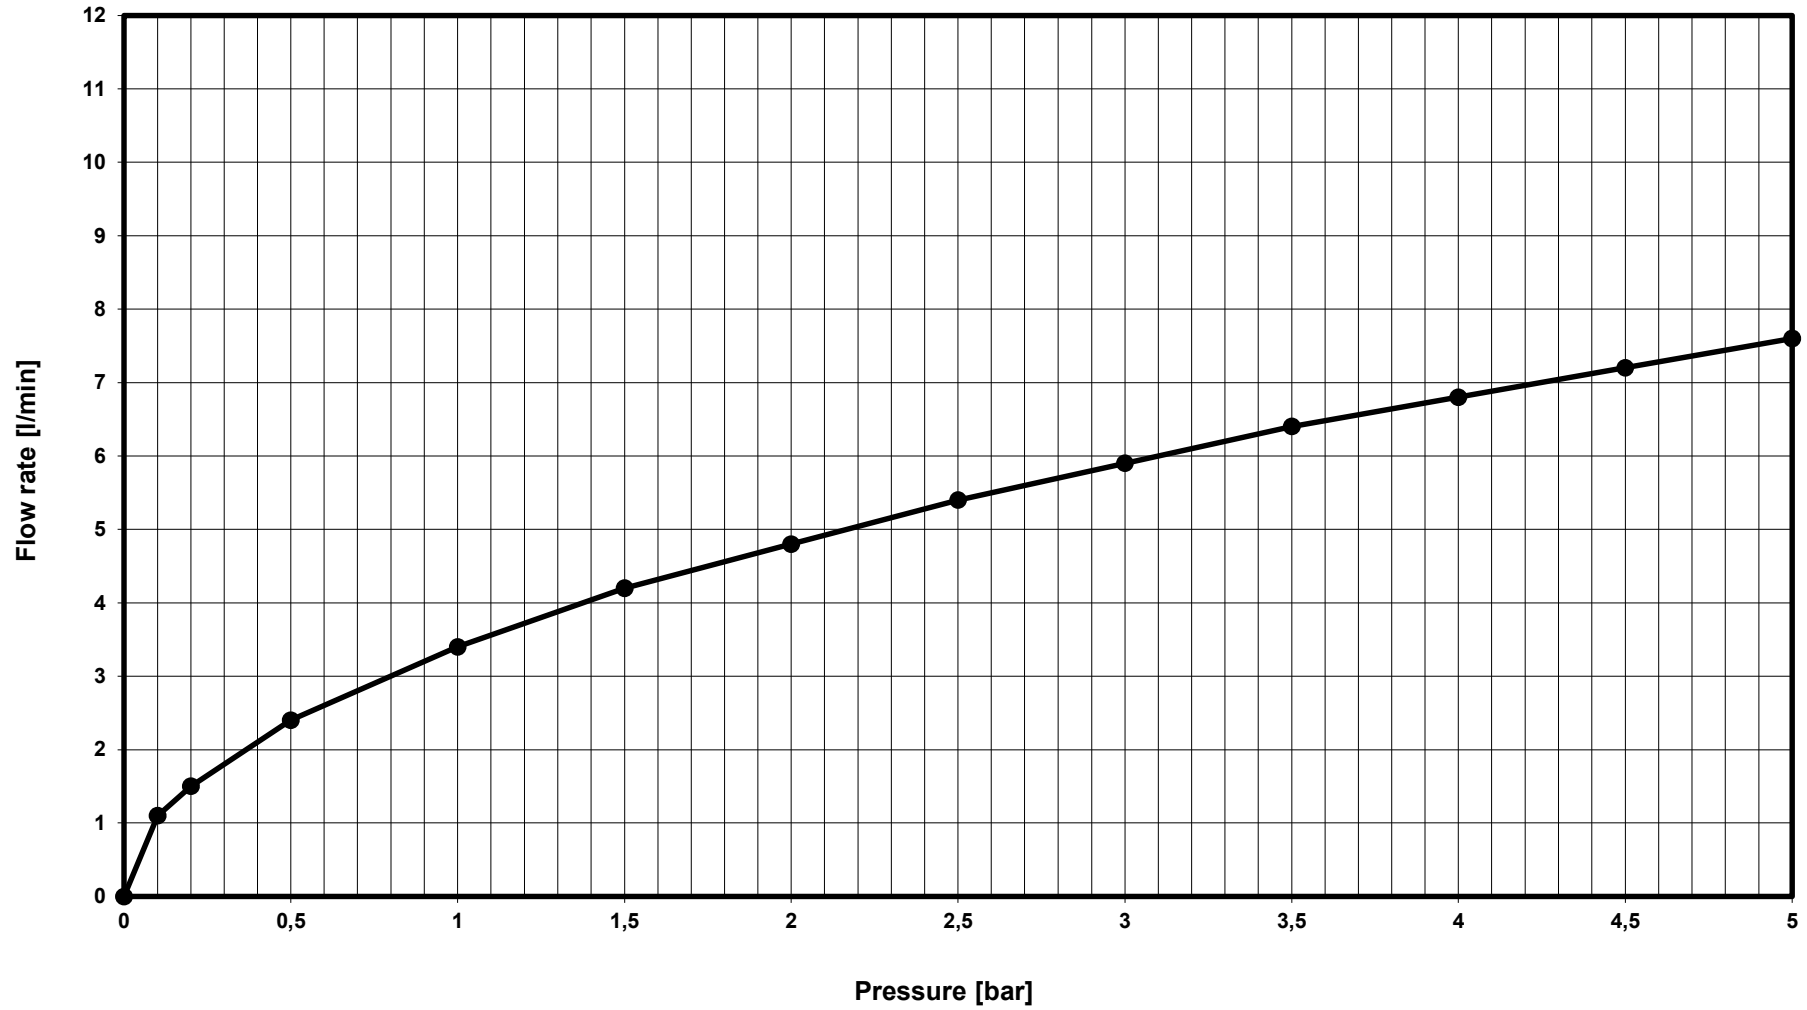

Ideal Standard

### BD416AA GUSTO SL SNK MXR RMTD P/D 2F CHR

—●— Mixed water - series