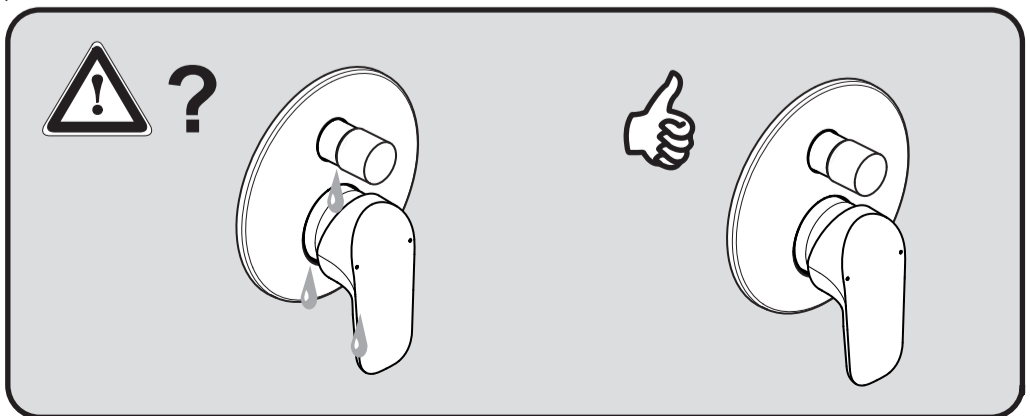

Pressure P bar	Pressure 0,5	Pressure MAX. 10	Pressure 5	Pressure 3 bar
Temperature T °C	Temperature MAX. 80	Temperature 65	Temperature 40	Flow rate l/min 20,5