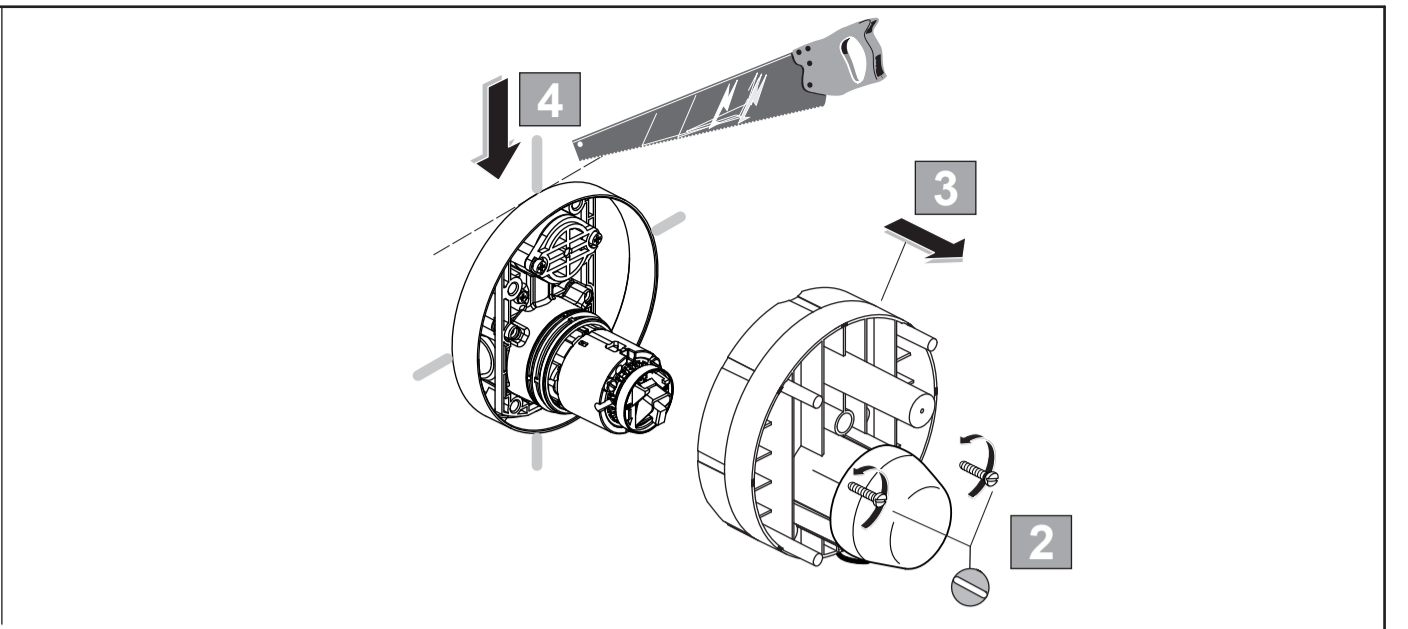

CERAFLEX
A 6758 ..

0320 / A 868 232
 (+ A 865 612)
 Made in Germany

Ideal Standard International NV
 Corporate Village - Gent Building
 Da Vincilaan 2
 1935 Zaventem
 Belgium

www.idealstandardinternational.com