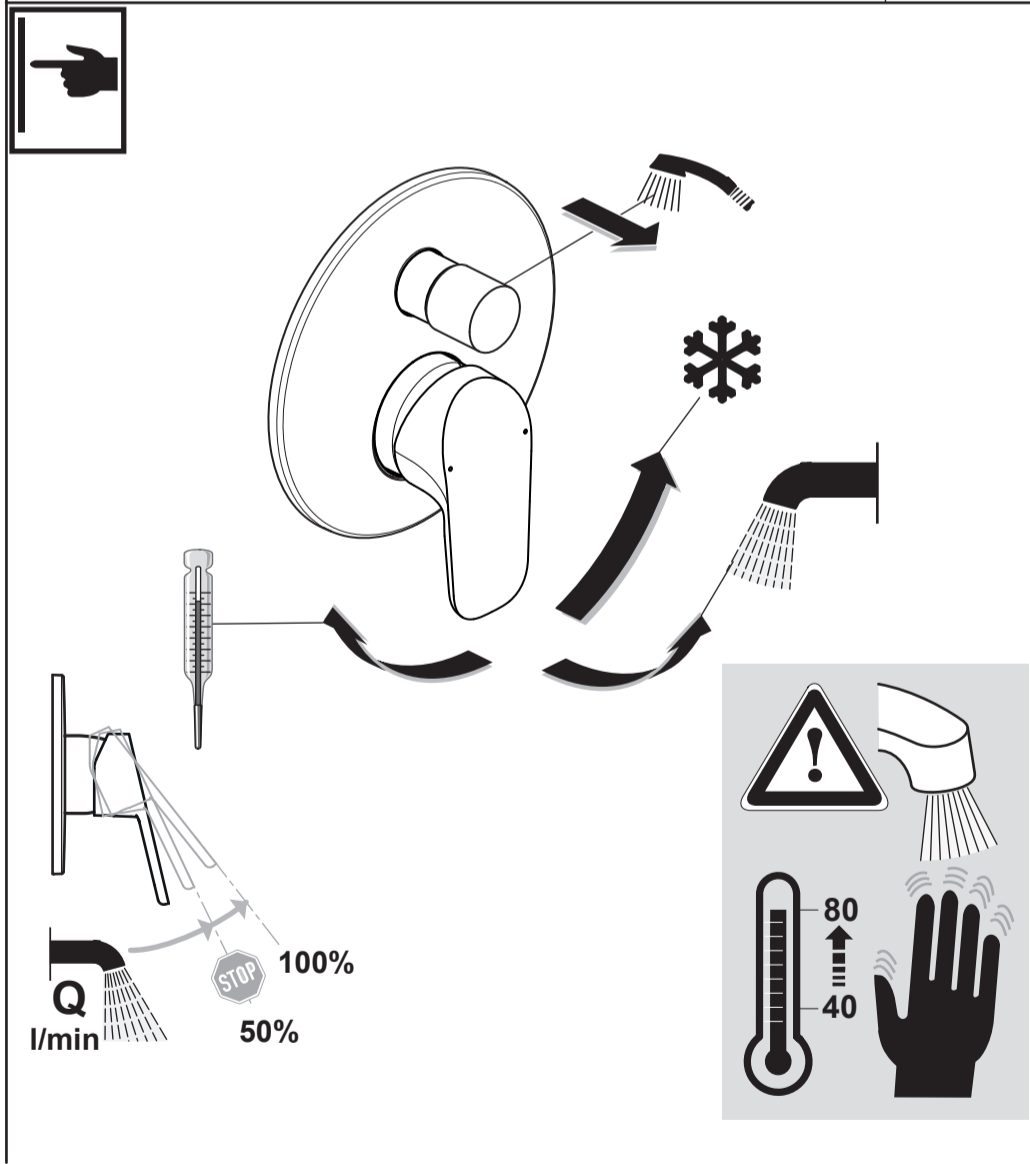

CERAFLEX
A 6758 ..

0320 / A 868 232
 (+ A 865 612)
 Made in Germany

Ideal Standard International NV
 Corporate Village - Gent Building
 Da Vincilaan 2
 1935 Zaventem
 Belgium

www.idealstandardinternational.com