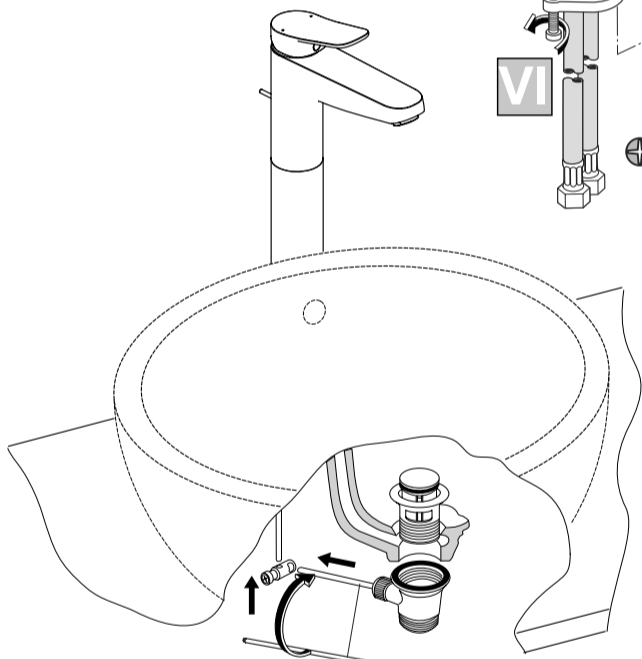

Ideal Standard

**DOREA**

09.2023 / B565361

Ideal Standard International NV  
Corporate Village – Gent Building  
Da Vincilaan 2  
1935 Zaventem  
Belgium

<http://www.idealstandardinternational.com>

1 x 190mm  
1 x 330mm