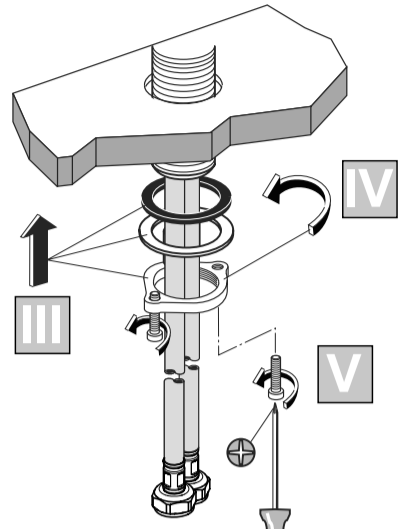

Ideal Standard

**DOREA**

09.2023 / B565361

Ideal Standard International NV  
Corporate Village – Gent Building  
Da Vincilaan 2  
1935 Zaventem  
Belgium

<http://www.idealstandardinternational.com>

1 x 190mm  
1 x 330mm