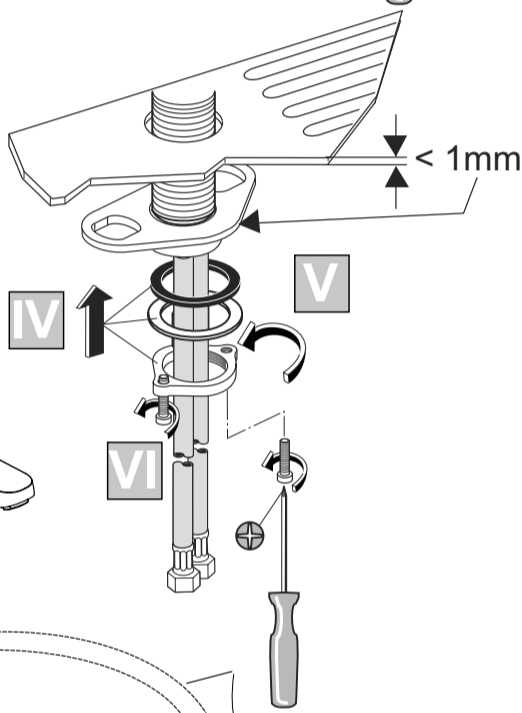

Ideal Standard

**DOREA**

09.2023 / B565361

Ideal Standard International NV  
Corporate Village – Gent Building  
Da Vincilaan 2  
1935 Zaventem  
Belgium

<http://www.idealstandardinternational.com>

1 x 190mm  
1 x 330mm