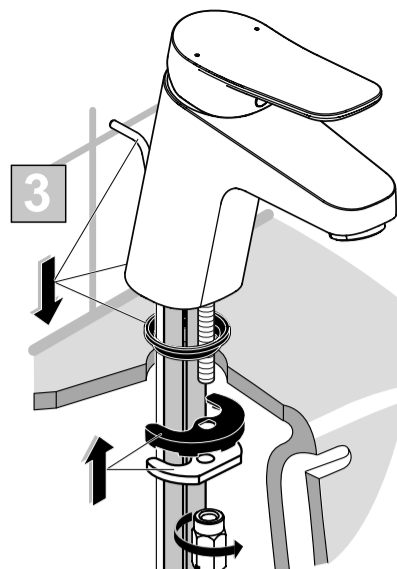

Ideal Standard

**DOREA**

09.2023 / B565361

Ideal Standard International NV  
Corporate Village – Gent Building  
Da Vincilaan 2  
1935 Zaventem  
Belgium

<http://www.idealstandardinternational.com>

1 x 190mm  
1 x 330mm