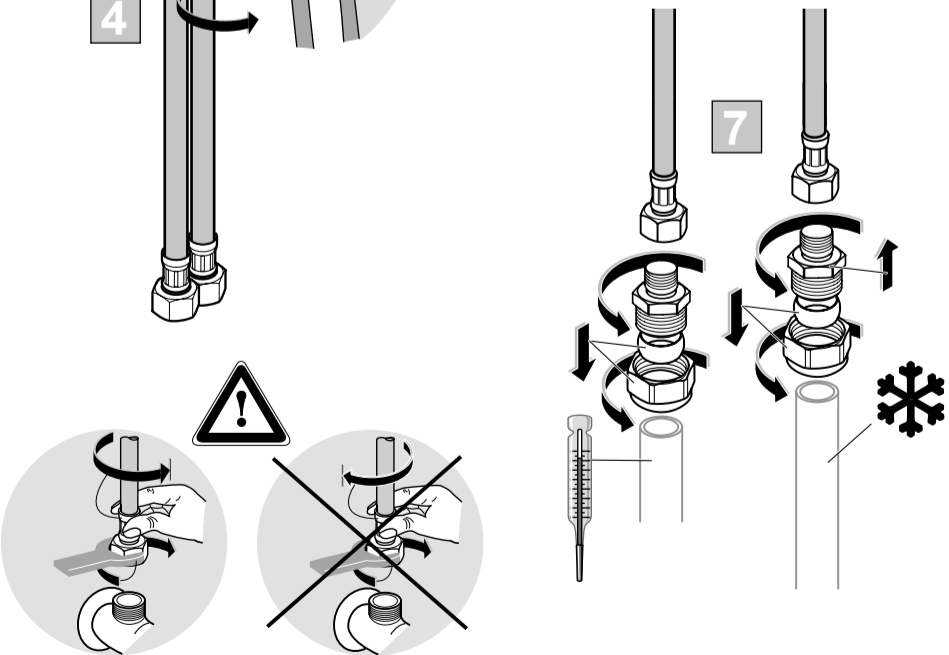

Ideal Standard

EDGE

02.2021 / B565127

A 7580 ..

A 7579 ..

Ideal Standard International NV  
Corporate Village – Gent Building  
Da Vincilaan 2  
1935 Zaventem  
Belgium  
<http://www.idealstandardinternational.com>