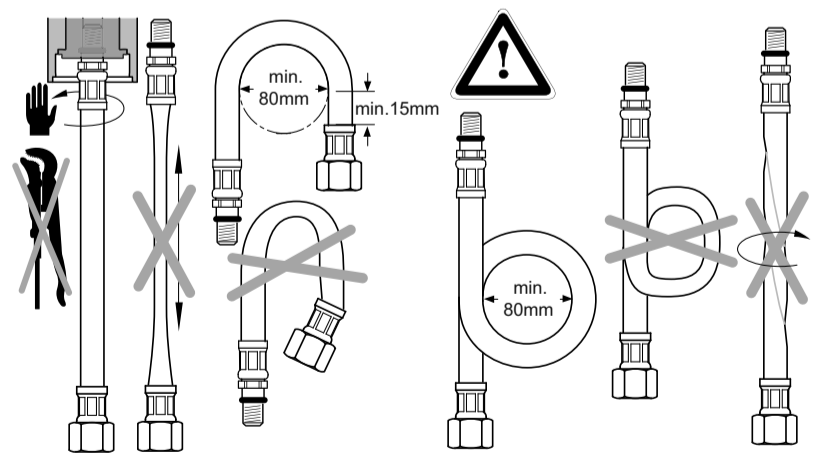

P	bar	MAX. 10	3	1	Q (1 bar)
T	°C	MAX. 80	65	40	l/min
					16
					8