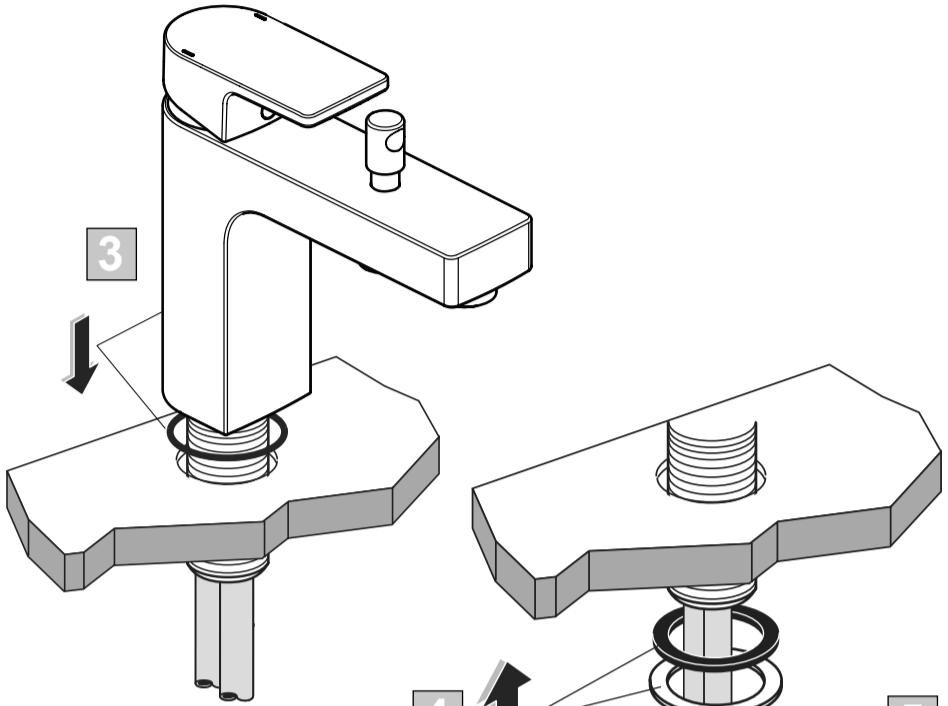

Ideal Standard

EDGE

02.2021 / B565127

A 7580 ..

A 7579 ..

Ideal Standard International NV  
Corporate Village – Gent Building  
Da Vincilaan 2  
1935 Zaventem  
Belgium  
<http://www.idealstandardinternational.com>