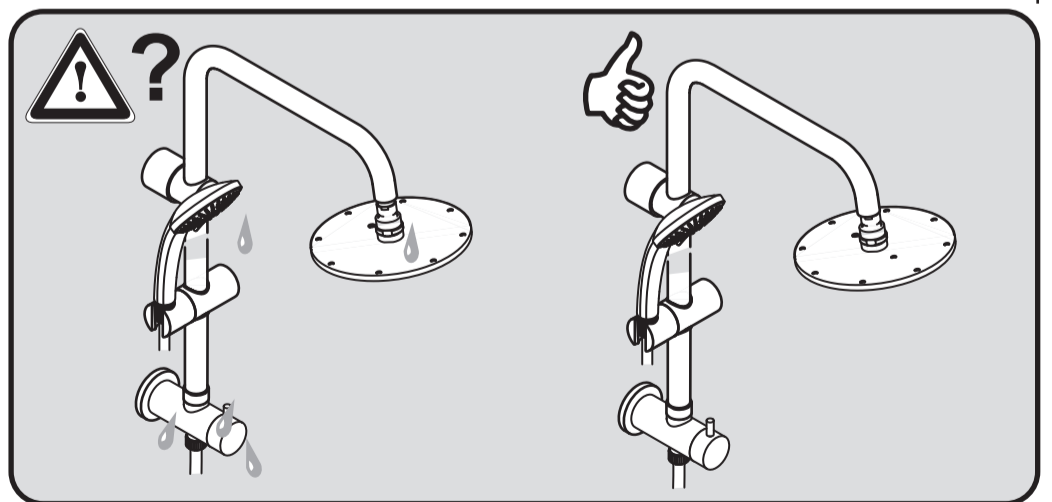

IDEALDUO
A 6281 ..

0918 / A 866 884
 (+ A 865 612)
 Made in Germany

Ideal Standard International NV
 Corporate Village - Gent Building
 Da Vincilaan 2
 1935 Zaventem
 Belgium

www.idealstandardinternational.com