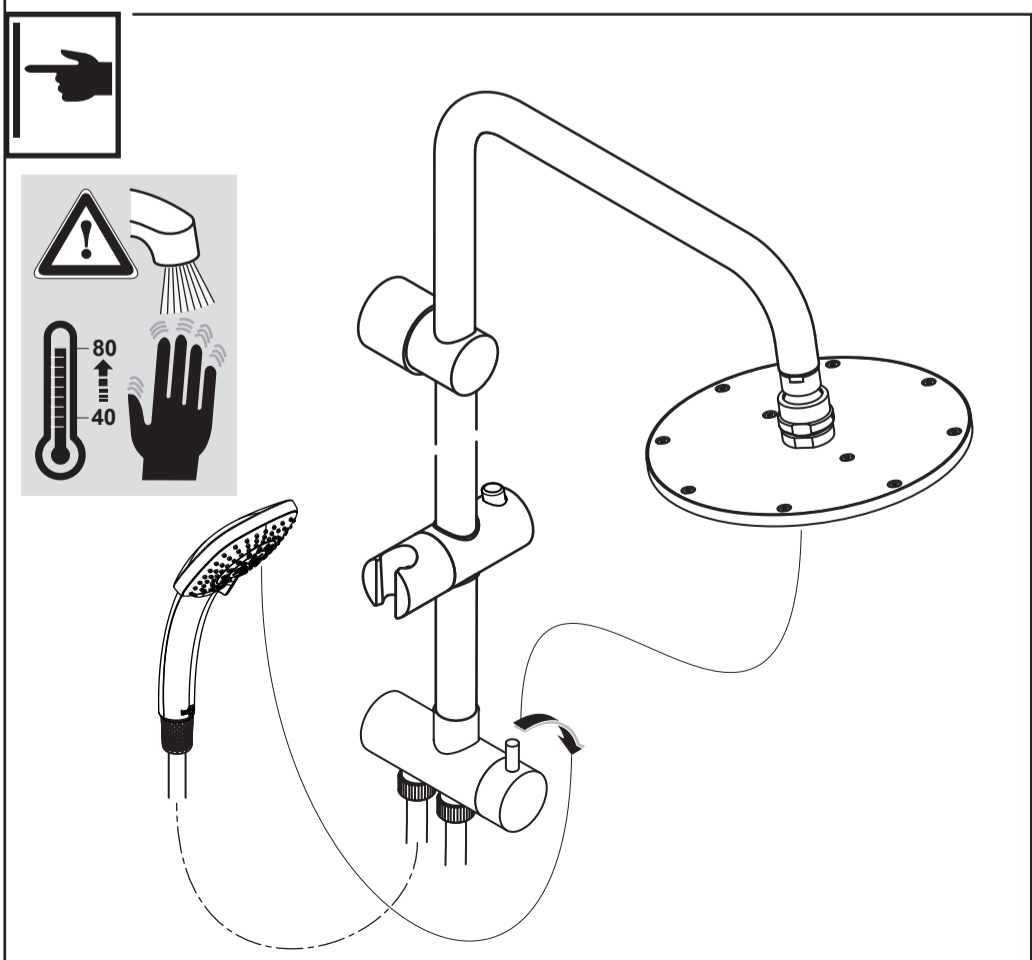

IDEALDUO
A 6281 ..

0918 / A 866 884
 (+ A 865 612)
 Made in Germany

Ideal Standard International NV
 Corporate Village - Gent Building
 Da Vincilaan 2
 1935 Zaventem
 Belgium

www.idealstandardinternational.com