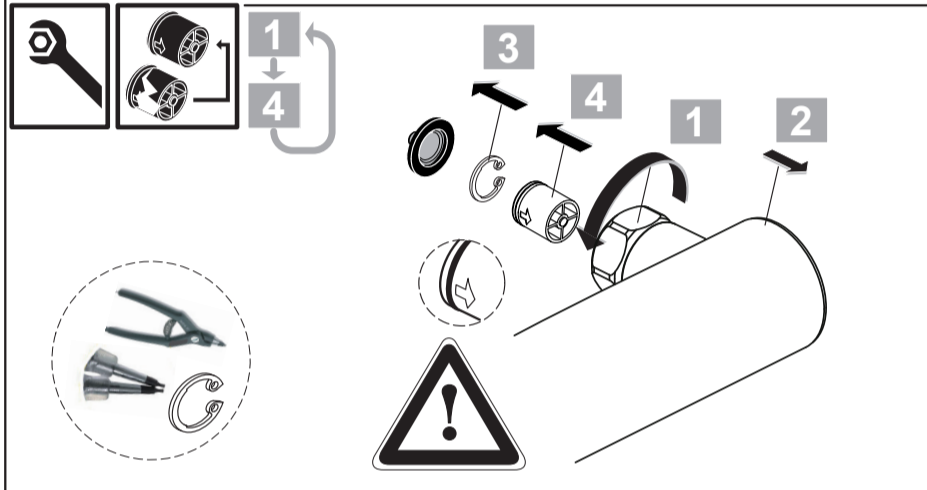

Spare Parts / Ersatzteile / Pièces de recharge / Pezzi di Ricambio / Piezas de requesto /
Parte de reposição / Reserveonderdelen / Reservdelar / Reservedeler / Varaosat /
Vraosat / Varahlutir / Ανταλλακτικά / Yedek Parçalar / Náhradní díly / Náhradné diely /
Nadomestni deli / Резервни части / Запчасти / Części Zapasowe / Piese de schimb
/ Rendelhető alkatrészek / Запасні частини / Reservni delovi / Резервни делови /
Резервни делови / Atsarginių dalių / Tellitavad varuosad / Rezervju daļi