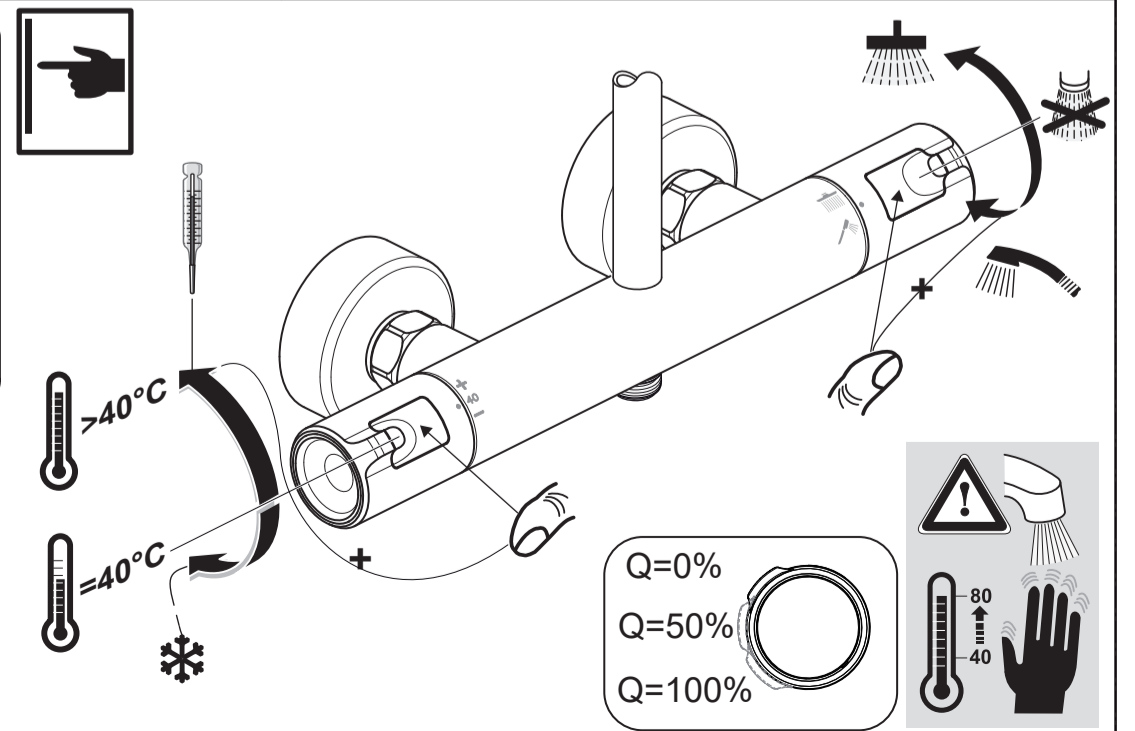

Ideal Standard

CERATHERM T25
A 7628 ..

0522 / A 869035
 Made in Germany

Ideal Standard International NV
 Corporate Village - Gent Building
 Da Vincilaan 2
 1935 Zaventem
 Belgium

www.idealstandardinternational.com