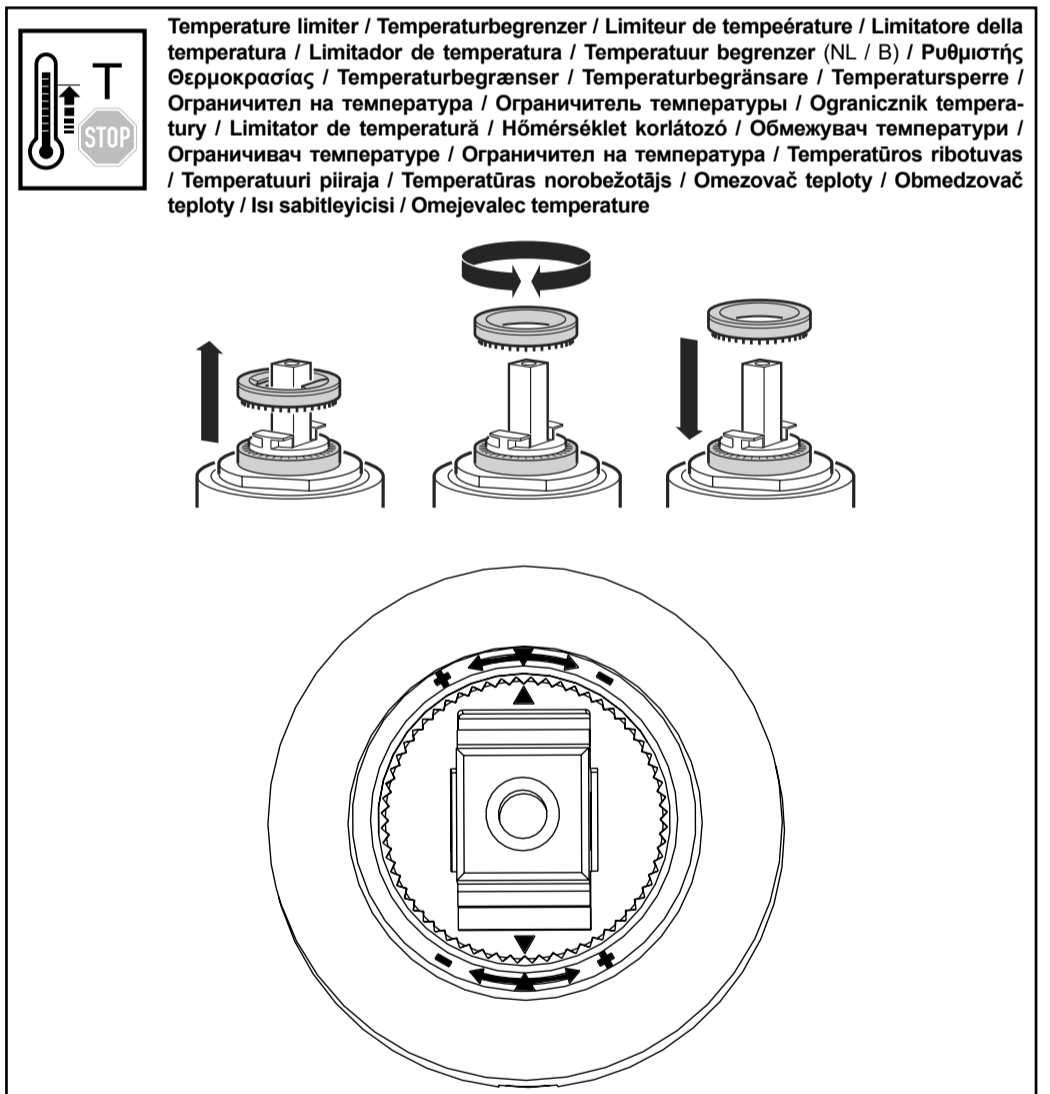

**Vidima®**

**SEVA S**

09.2018 / B665878

Ideal Standard International NV  
Corporate Village – Gent Building  
Da Vincilaan 2  
1935 Zaventem  
Belgium  
<http://www.idealstandardinternational.com>

	P	bar					Q (3 bar)
	T	°C					l/min
							5
							9