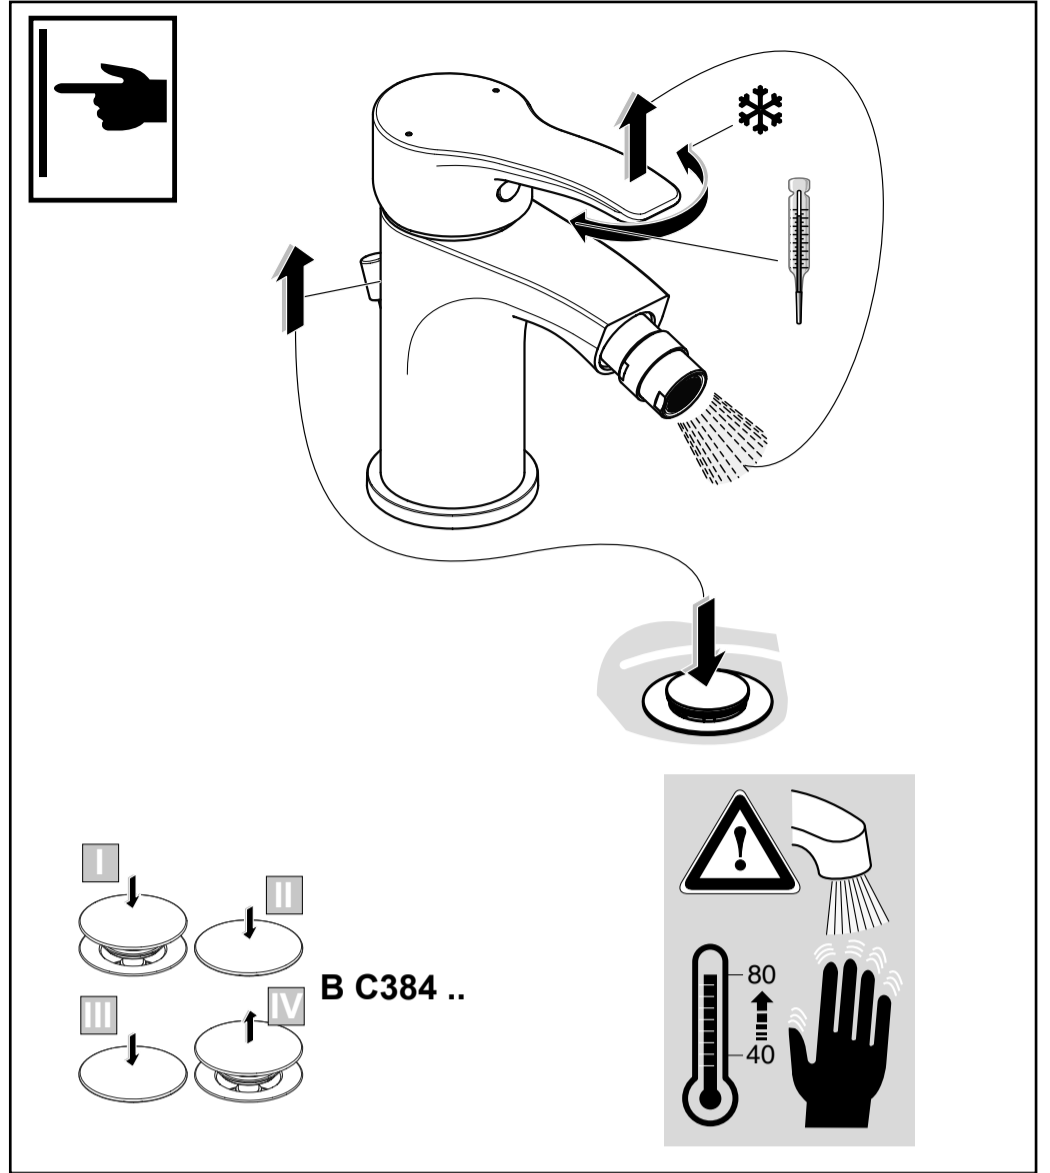

**Vidima®**

**SEVA S**

09.2018 / B665878

Ideal Standard International NV  
Corporate Village – Gent Building  
Da Vincilaan 2  
1935 Zaventem  
Belgium  
<http://www.idealstandardinternational.com>

	P	bar					Q (3 bar)
	T	°C					l/min
							5
							9