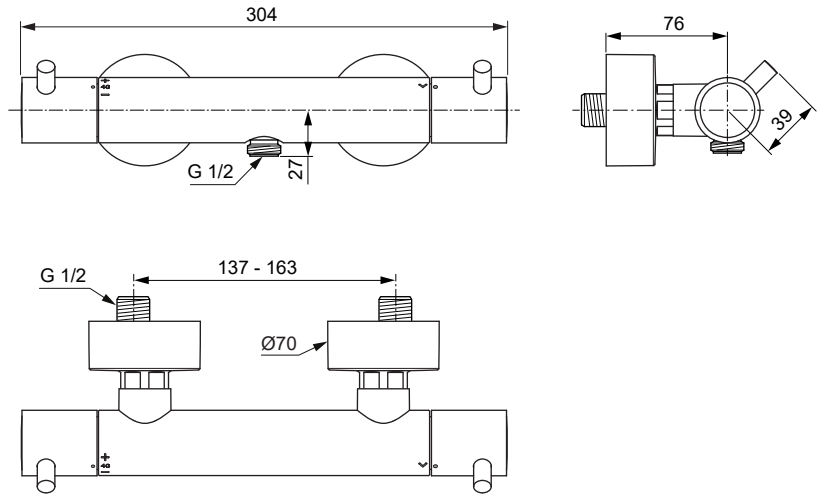

Produced from: Jan. 2022

Shower Thermostat
chrome **A7587AA**

Pos.	Description	Part-Number	Qty.	Pos.	Description	Part-Number	Qty.
1	Handle cpl.	A 861 568 AA	1 Set				
2	Thermostatic Cartridge cpl.	A 861 371 NU	1 pcs				
3	Stopring	A 861 373 NU	1 pcs				
4	Cartridge G1/2 180° cpl.	A 861 245 NU*	1 Set				
5	Nipple G1/2 outside cpl.	A 861 374 NU	1 Set				
6	Non-return valve	A 861 372 NU	1 Set				
7	Escutcheon w. o-ring	B 960 714 AA	2 Set				
8	Warp over shelf	A 7215 AA	1 pcs				

**Universal set (not all parts needed)*