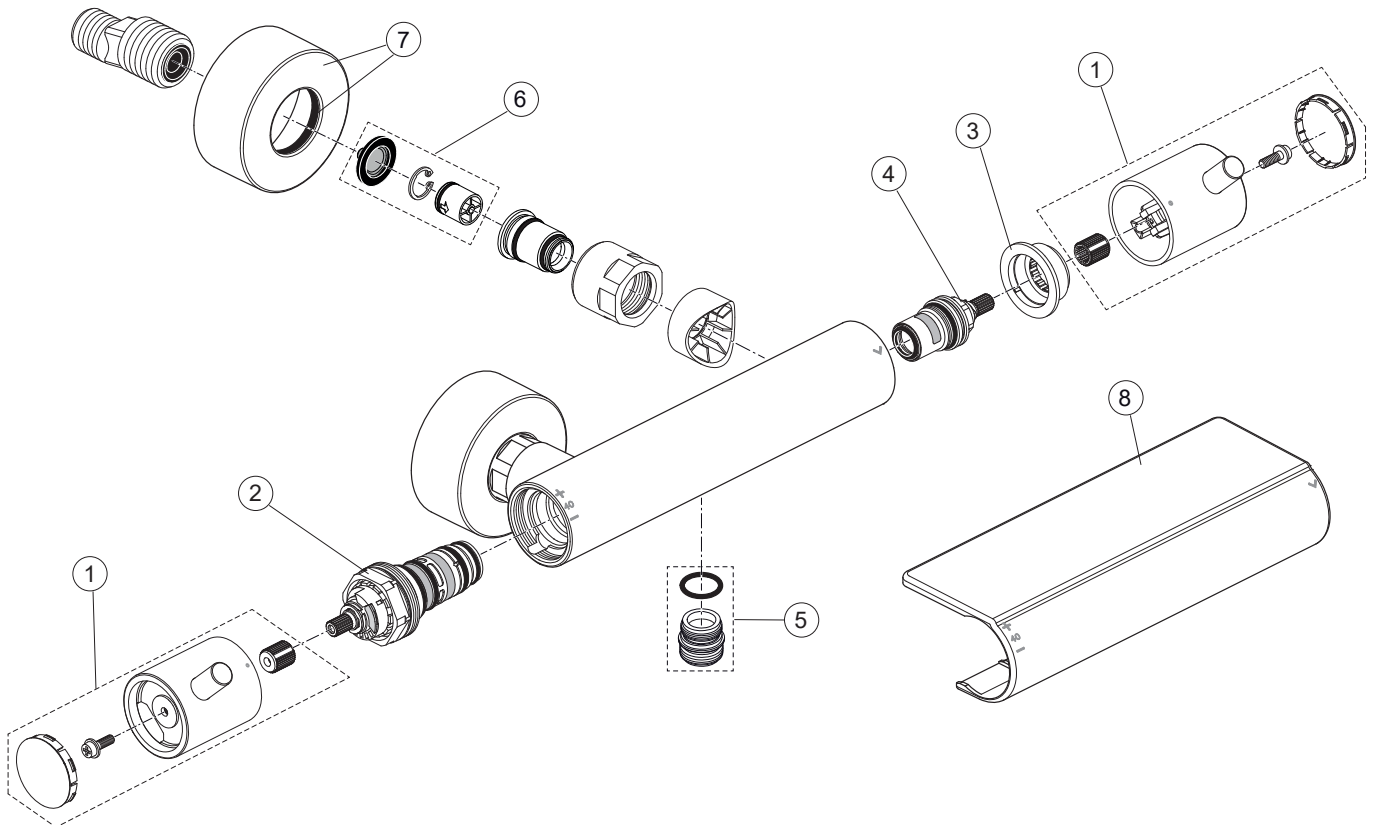

Produced from: Jan. 2022

Shower Thermostat
chrome **A7587AA**

Pos.	Description	Part-Number	Qty.	Pos.	Description	Part-Number	Qty.
1	Handle cpl.	A 861 568 AA	1 Set				
2	Thermostatic Cartridge cpl.	A 861 371 NU	1 pcs				
3	Stopring	A 861 373 NU	1 pcs				
4	Cartridge G1/2 180° cpl.	A 861 245 NU*	1 Set				
5	Nipple G1/2 outside cpl.	A 861 374 NU	1 Set				
6	Non-return valve	A 861 372 NU	1 Set				
7	Escutcheon w. o-ring	B 960 714 AA	2 Set				
8	Warp over shelf	A 7215 AA	1 pcs				

**Universal set (not all parts needed)*