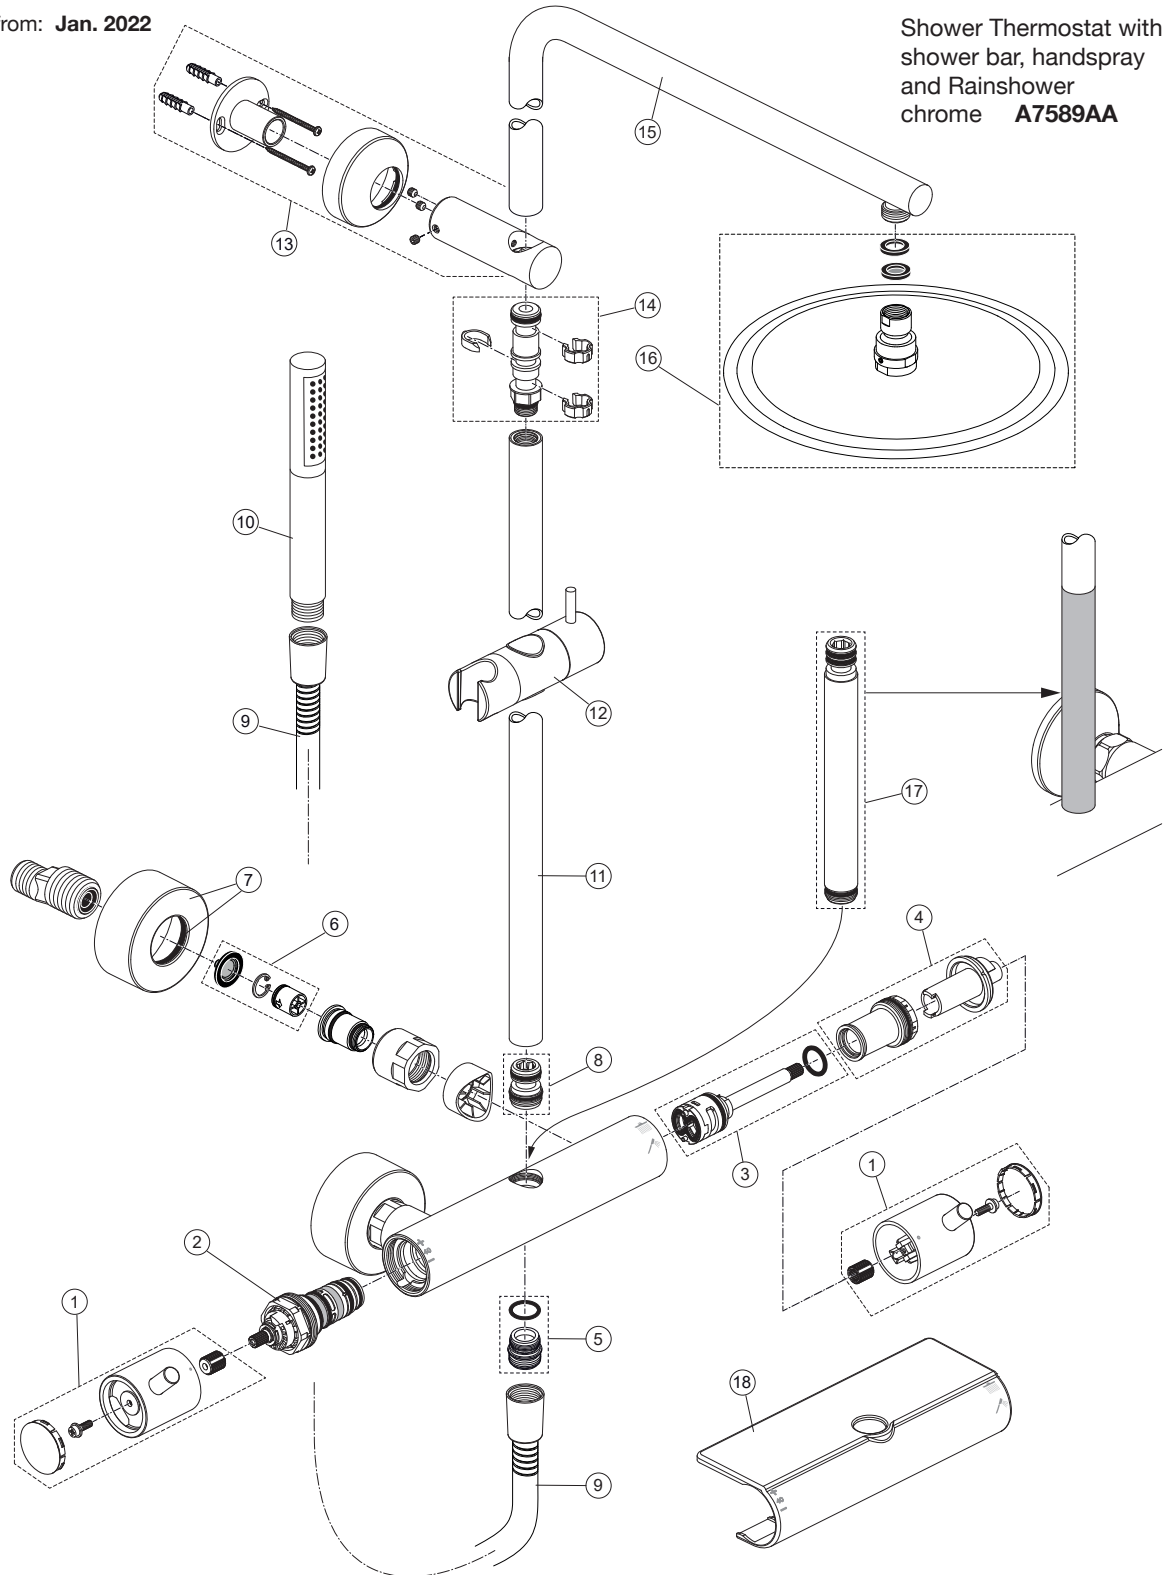

Produced from: Jan. 2022

Shower Thermostat with diverter,
shower bar, handspray
and Rainshower
chrome **A7589AA**

Pos.	Description	Part-Number	Qty.	Pos.	Description	Part-Number	Qty.
1	Handle cpl.	A 861 568 AA	1 Set	13	Wall fixation complete	A 861 389 AA	1 Set
2	Thermostatic Cartridge cpl.	A 861 371 NU	1 pcs	14	Connector nipple cpl.	A 861 390 NU	1 Set
3	Stop valve with diverter	A 861 375 NU	1 Set	15	Pipe (bend)	A 861 569 AA	1 pcs
4	Thread ring + stopring cpl.	A 861 376 NU	1 Set	16	Headshower Ø300 mm	A 5803 AA	1 pcs
5	Nipple G1/2 outside cpl.	A 861 498 NU	1 Set	17	Extension kit 150mm long	A 861 379 AA	1 Set
6	Non-return valve	A 861 372 NU	1 Set		Extension kit 300mm long	A 861 380 AA	1 Set
7	Escutcheon cpl.	B 960 714 AA	2 Set	18	Warp over shelf	A 861 383 AA	1 pcs
8	Connection nipple cpl.	A 861 385 NU	1 Set				
9	Shower hose 1750 mm	A 4109 AA	1 pcs				
10	Handspray 1F-8l/min	BC 774 AA	1 pcs				
11	Shower bar	A 861 388 AA	1 pcs				
12	Slider & holder f. handshr.	B 961 024 AA	1 Set				