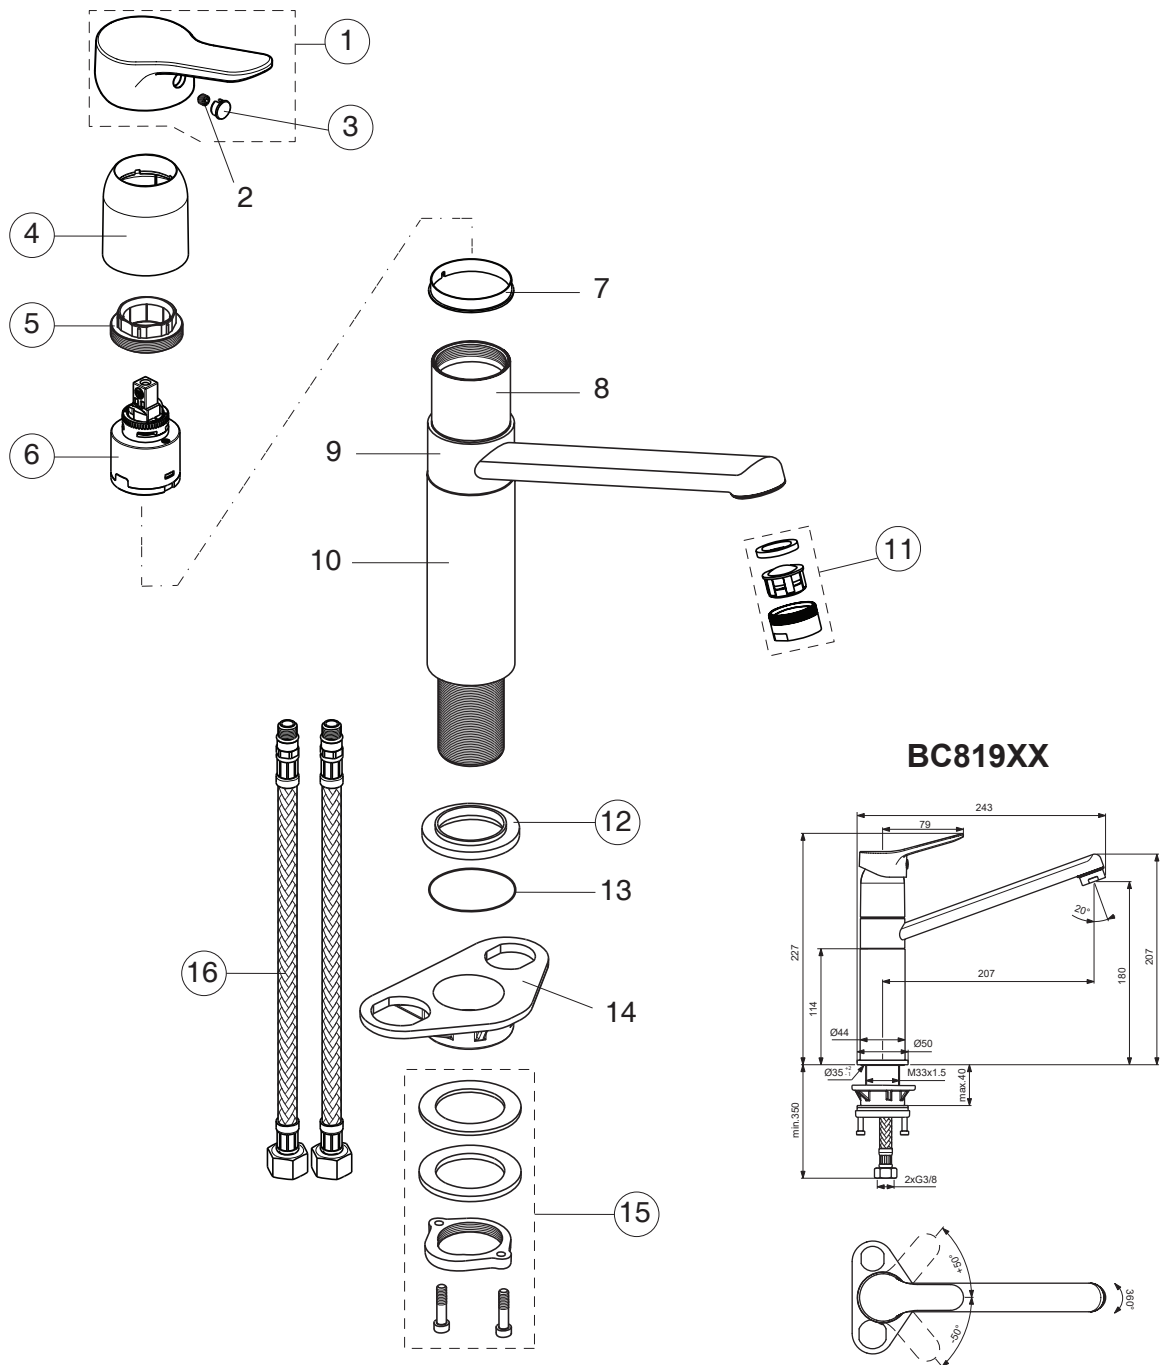

For XX = Coverage - Designate:
AA=chrome, U8=grey pearl/chrome

For Instance:
B 961483 AA for chrome

Pos.	Signify	Spare parts-Nr.	Quantity	Pos.	Signify	Spare parts-Nr.	Quantity
1	Lever,w/logo-set	B961483XX	1 Pcs.				
2	Indicator cap	B964696NU	1 Pcs.				
3	Escutcheon	B961211XX	1 Pcs.				
4	Screw M37x1.5	B964698NU	1 Pcs.				
5	Cartridge Ø35mm	B961477NU	1 Pcs.				
6	Perlator M24x1-A	B960411XX	1 Pcs.				
7	Rosette decorative	B960712XX	1 Pcs.				
8	Connecting group	B960255NU	1 Set				
9	Flex pexhose G3/8 M10x1/L550mm	B961614NU	1 Pcs.				

For XX = Coverage - Designate:
AA=chrome, U8=grey pearl/chrome

For Instance:
B 961483 AA for chrome

Pos.	Signify	Spare parts-Nr.	Quantity	Pos.	Signify	Spare parts-Nr.	Quantity
1	Lever,w/logo-set	B961483XX	1 Pcs.	15	Connecting group	B960255NU	1 Set
2	Screw M5x8		1 Pcs.	16	Flex pexhose G3/8	A963685NU	1 Pcs.
3	Indicator cap	B964696NU	1 Pcs.		M10x1/8x12/L550		
4	Escutcheon	B961211XX	1 Pcs.				
5	Screw M37x1.5	B964698NU	1 Pcs.				
6	Cartridge Ø35mm	B961477NU	1 Pcs.				
7	Support ring		1 Pcs.				
8	Manifold		1 Pcs.				
9	Body kitchen		1 Pcs.				
10	Distance bushing		1 Pcs.				
11	Perlator M24x1-A	B960411XX	1 Pcs.				
12	Rosette decorative	B960712XX	1 Pcs.				
13	O-Ring Ø37.77x2.62		1 Pcs.				
14	U plate support bracket fixing kit		1 Pcs.				