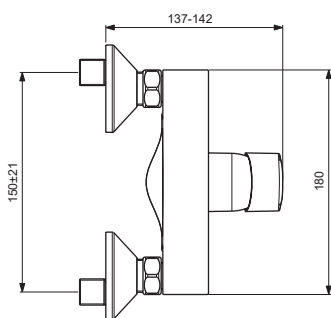

**BC228AA**

Pos.	Signify	Spare parts-Nr.	Quantity	Pos.	Signify	Spare parts-Nr.	Quantity
1	Lever, w/logo-compl.	B961654AA	1 Set				
2	Cap decorative	B960473AA	1 Pcs.				
3	Rosette M41x1.5	B961386AA	1 Pcs.				
4	Screw M41x1.5/M46x1.5	B961387NU	1 Set				
5	Hot limit stop	A861181NU	1 Pcs.				
6	Cartridge Ø38mm	A861156NU*	1 Set				
7	O-Ring Ø18.2x1.7	A961640NU	2 Pcs.				
8	Nipple M22x1-G1/2	B964675AA	1 Set				
9	Non return valve	B961346NU	1 Pcs.				
10	S-connection-compl.	B964940AA	1 Set				