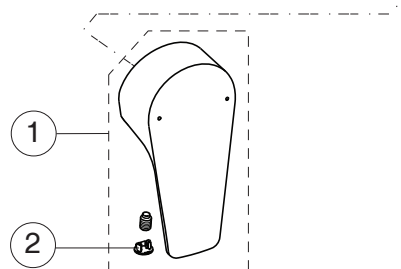

**BC228AA**

Pos.	Signify	Spare parts-Nr.	Quantity	Pos.	Signify	Spare parts-Nr.	Quantity
1	Lever, w/logo-compl.	B961654AA	1 Set				
2	Cap decorative	B960473AA	1 Pcs.				
3	Rosette M41x1.5	B961386AA	1 Pcs.				
4	Screw M41x1.5/M46x1.5	B961387NU	1 Set				
5	Hot limit stop	A861181NU	1 Pcs.				
6	Cartridge Ø38mm	A861156NU*	1 Set				
7	O-Ring Ø18.2x1.7	A961640NU	2 Pcs.				
8	Nipple M22x1-G1/2	B964675AA	1 Set				
9	Non return valve	B961346NU	1 Pcs.				
10	S-connection-compl.	B964940AA	1 Set				

\*Universal set (not all parts needed)