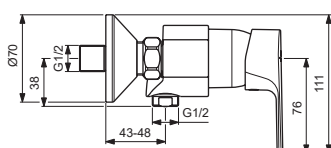

**BC228AA**

Pos.	Signify	Spare parts-Nr.	Quantity	Pos.	Signify	Spare parts-Nr.	Quantity
1	Lever, w/logo-compl.	B961654AA	1 Set				
2	Cap decorative	B960473AA	1 Pcs.				
3	Rosette M41x1.5	B961386AA	1 Pcs.				
4	Screw M41x1.5/M46x1.5	B961387NU	1 Set				
5	Hot limit stop	A861181NU	1 Pcs.				
6	Cartridge Ø38mm	A861156NU*	1 Set				
7	O-Ring Ø18.2x1.7	A961640NU	2 Pcs.				
8	Nipple M22x1-G1/2	B964675AA	1 Set				
9	Non return valve	B961346NU	1 Pcs.				
10	S-connection-compl.	B964940AA	1 Set				