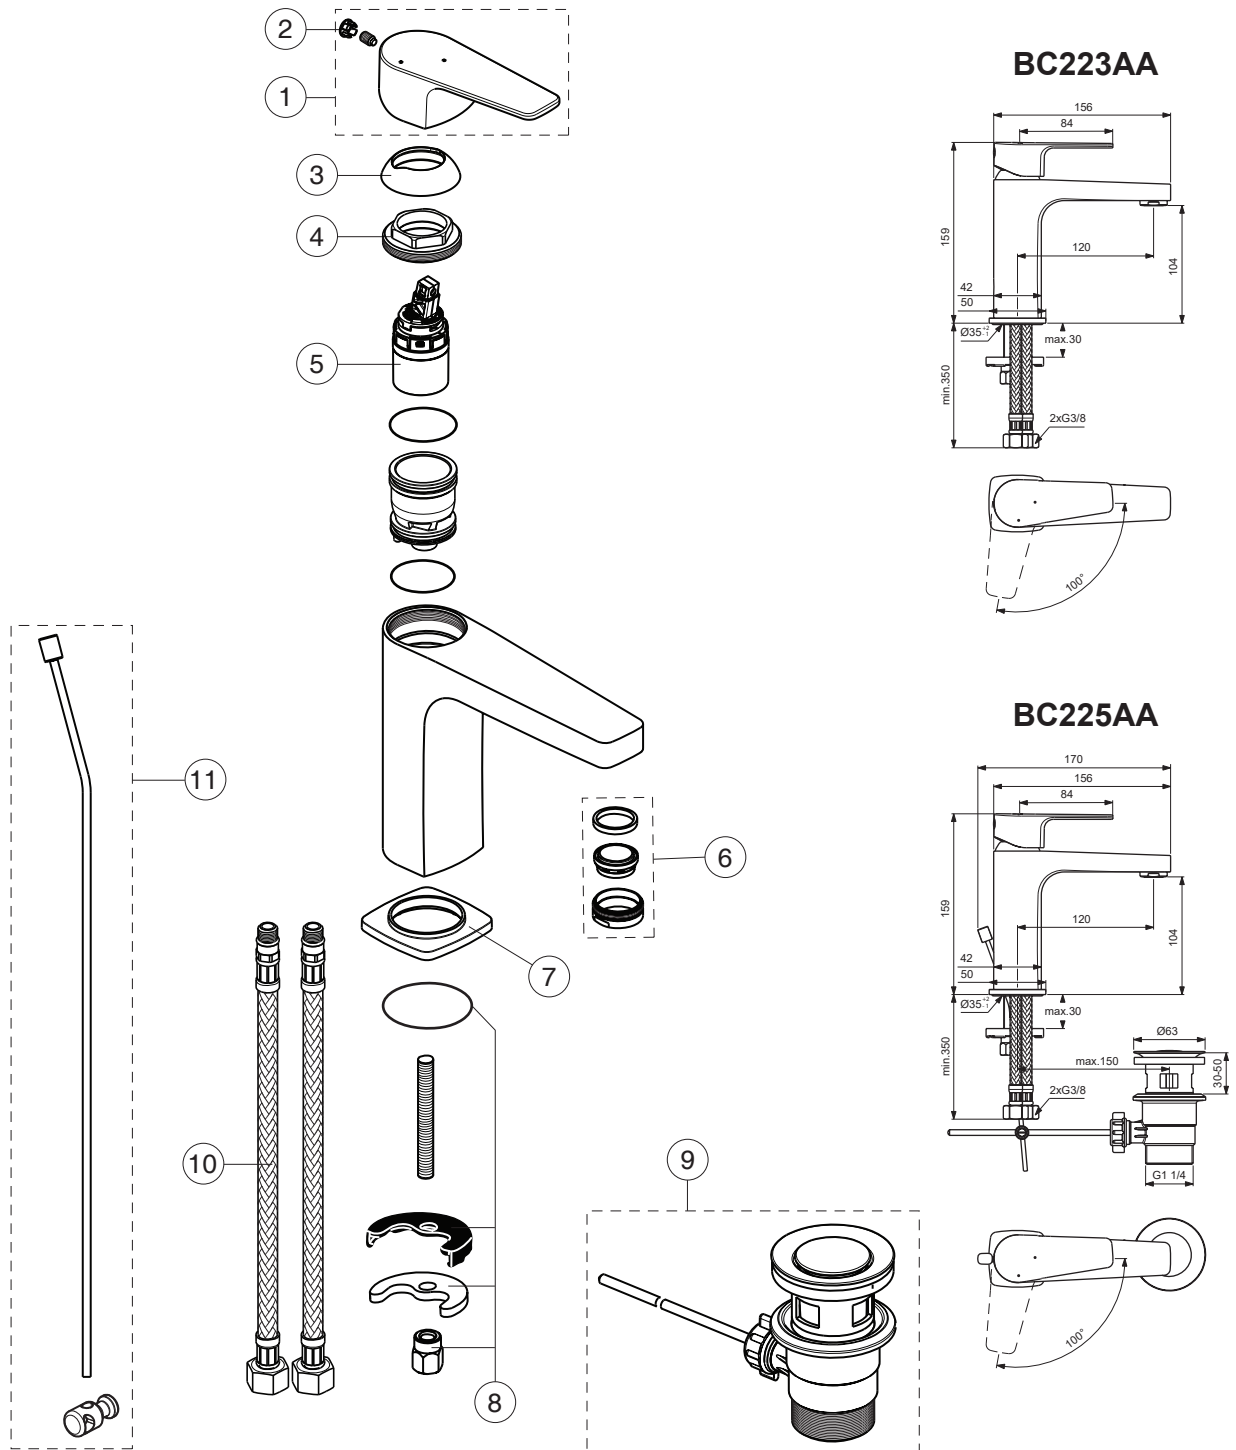

ESLA

Ideal Standard

Pos.	Signify	Spare parts-Nr.	Quantity	Pos.	Signify	Spare parts-Nr.	Quantity
1	Lever C3,w/logo-compl.	B961653AA	1 Set				
2	Cap decorative	B964696NU	1 Pcs.				
3	Cover cap	A861080AA	1 Pcs.				
4	Screw M38x1.5	B961645NU	1 Pcs.				
5	Cartridge Ø28mm	A861397NU	1 Pcs.				
6	Perlator M24x1-A / 5l/min	B961383AA	1 Pcs.				
7	Rosette decorative	B961290AA	1 Pcs.				
8	Connecting set	B964551NU	1 Pcs.				
9	Pop-up waste-plastic	B964550AA	1 Pcs.				
10	Fl.hose G3/8/M8x1 /L500	A962005NU	1 Pcs.				
11	Pop up waste-compl.	B961241AA	1 Pcs.				