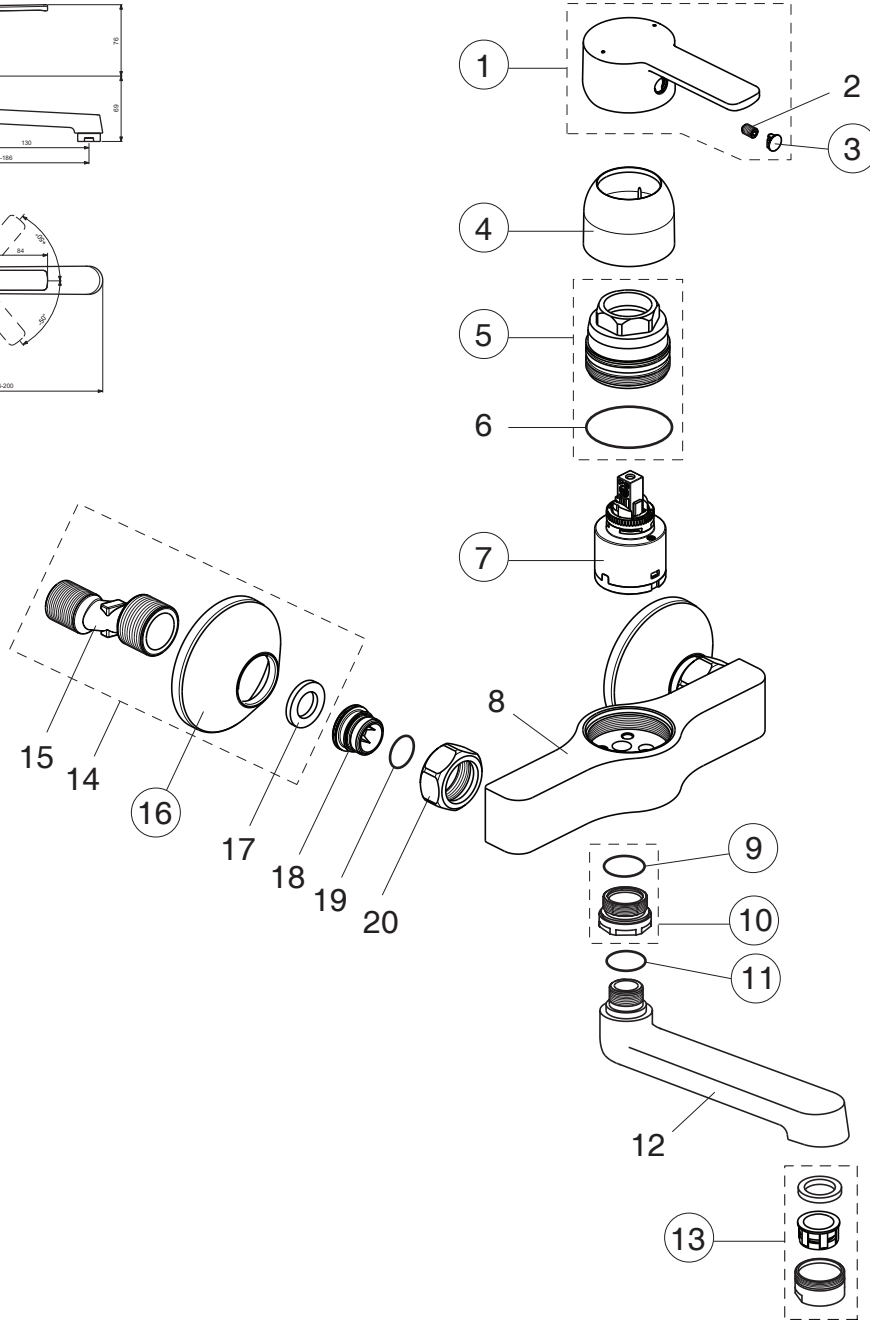

**B0870AA**

Pos.	Signify	Spare parts-Nr.	Quantity	Pos.	Signify	Spare parts-Nr.	Quantity
1	Lever,w/logo-compl.	B961239AA	1 Pcs.	15	S-connector G3/4		2 Pcs.
2	Screw M5x8		1 Pcs.	16	Rosette	A963489AA	1 Pcs.
3	Cap decorative	B960473AA	1 Pcs.	17	Fibre washer		2 Pcs.
4	Rosette	B961229AA	1 Pcs.	18	Nipple M19x1.5LH		2 Pcs.
5	Screw M42x1.5	B961230NU	1 Pcs.	19	O-Ring Ø15.6x1.78		2 Pcs.
6	O-Ring Ø39.1x1.3		1 Pcs.	20	Coupling nut		2 Pcs.
7	Cartridge Ø35mm	B961477NU	1 Pcs.				
8	Body shower		1 Pcs.				
9	O-Ring Ø18.2x1.7	B960270NU	2 Pcs.				
10	Nipple M22x1-M18x1.5	B960018AA	1 Pcs.				
11	O-Ring Ø17.5x2.4	B960139NU	1 Pcs.				
12	Cast spout		1 Pcs.				
13	Perlator M24x1-A	B964943AA	1 Pcs.				
14	S-connection-compl.		1 Set				