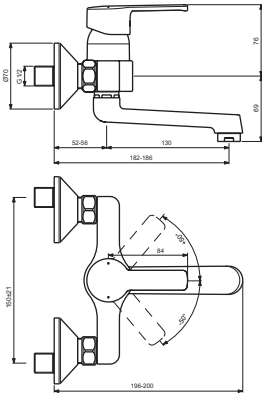

**B0870AA**

Pos.	Signify	Spare parts-Nr.	Quantity	Pos.	Signify	Spare parts-Nr.	Quantity
1	Lever,w/logo-compl.	B961239AA	1 Pcs.	15	S-connector G3/4		2 Pcs.
2	Screw M5x8		1 Pcs.	16	Rosette	A963489AA	1 Pcs.
3	Cap decorative	B960473AA	1 Pcs.	17	Fibre washer		2 Pcs.
4	Rosette	B961229AA	1 Pcs.	18	Nipple M19x1.5LH		2 Pcs.
5	Screw M42x1.5	B961230NU	1 Pcs.	19	O-Ring Ø15.6x1.78		2 Pcs.
6	O-Ring Ø39.1x1.3		1 Pcs.	20	Coupling nut		2 Pcs.
7	Cartridge Ø35mm	B961477NU	1 Pcs.				
8	Body shower		1 Pcs.				
9	O-Ring Ø18.2x1.7	B960270NU	2 Pcs.				
10	Nipple M22x1-M18x1.5	B960018AA	1 Pcs.				
11	O-Ring Ø17.5x2.4	B960139NU	1 Pcs.				
12	Cast spout		1 Pcs.				
13	Perlator M24x1-A	B964943AA	1 Pcs.				
14	S-connection-compl.		1 Set				