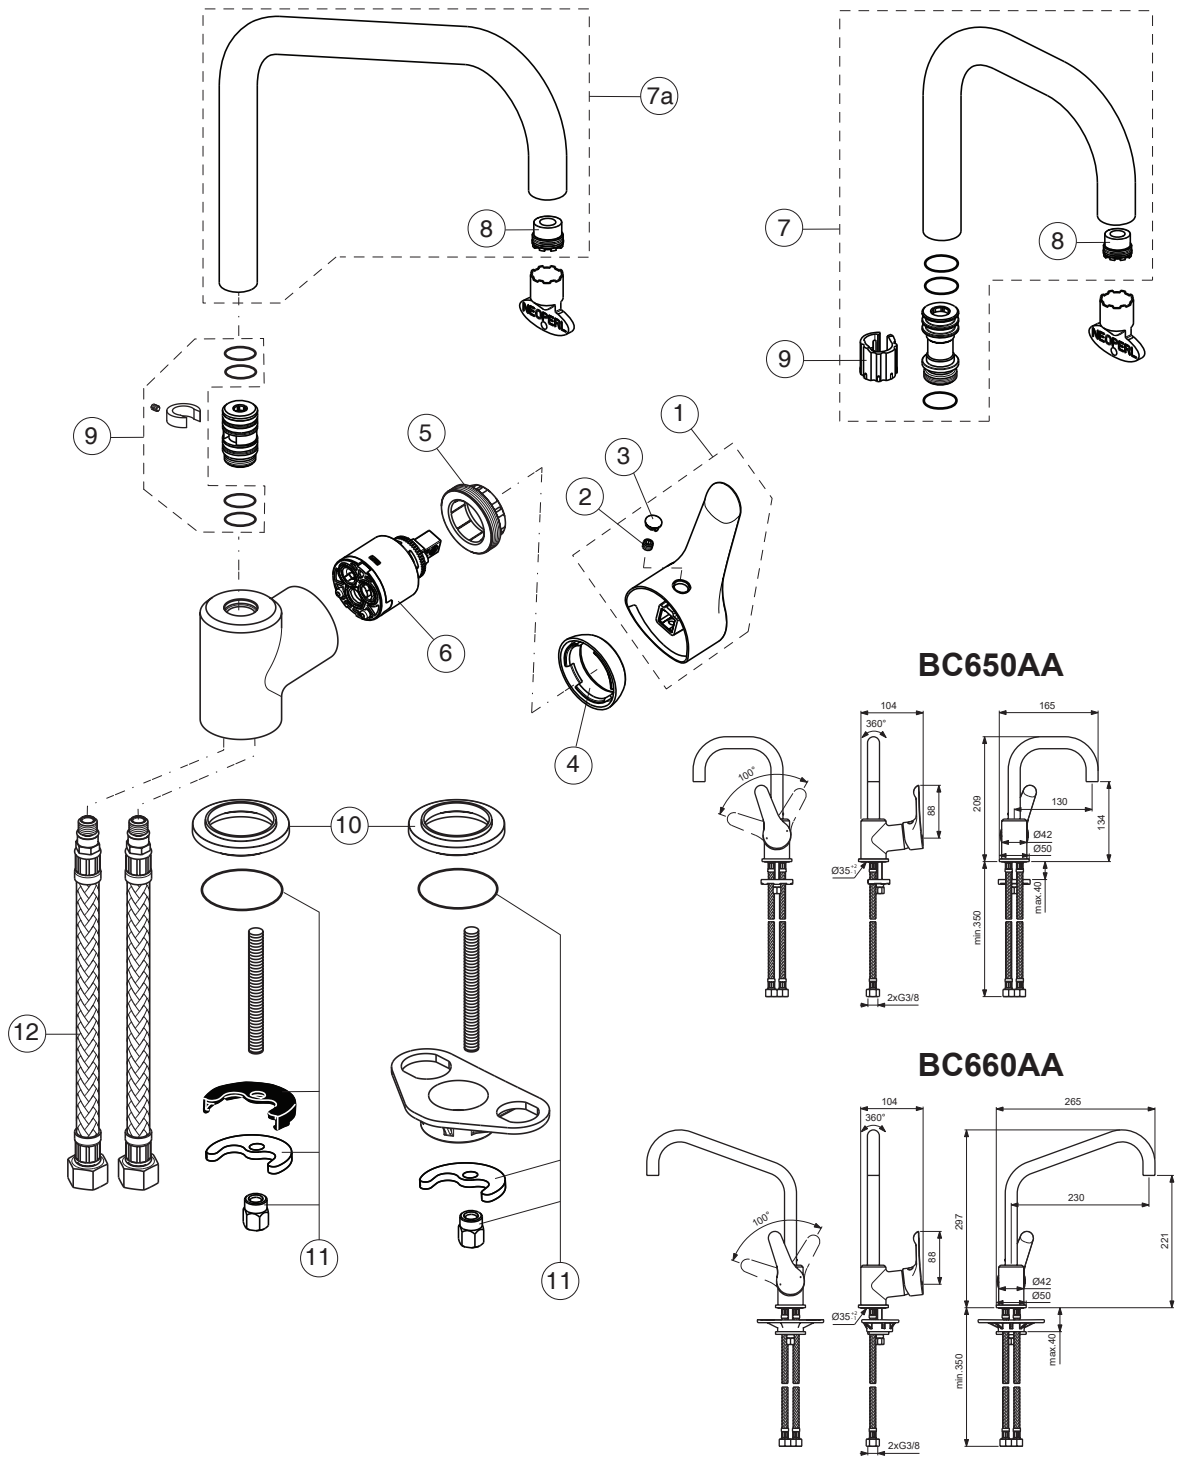

ALPHA

Ideal Standard

Produced from: Dec.2022

Pos.	Signify	Spare parts-Nr.	Quantity	Pos.	Signify	Spare parts-Nr.	Quantity
1	Lever,w/logo-compl.	B961564AA	1 Set				
2	Cap decorative	B964696NU	1 Pcs.				
3	Cap	B964697AA	1 Pcs.				
4	Screw M37x1.5	B964698NU	1 Pcs.				
5	Cartridge Ø35mm,w/click	B961478NU	1 Pcs.				
6	Tub.spout U130mm-compl.	B961202AA	1 Set				
6a	Tub.spout U230mm-compl.	B960962AA	1 Set				
7	Aerator cache M16.5x1	B960497NU	1 Pcs.				
8	Sealing set for tub.spout	B960839NU*	1 Set				
9	Rosette decorative	B960712AA	1 Pcs.				
10	Fixation kit	B964702NU	1 Pcs.				
11	Fl.pexhose G3/8/L445mm	A963600NU	1 Pcs.				
12	Key for stream regulator	A960196NU*	1 Set				

*Universal set (not all parts needed)

Produced from: Oct.2020

ALPHA

Ideal Standard

Pos.	Signify	Spare parts-Nr.	Quantity	Pos.	Signify	Spare parts-Nr.	Quantity
1	Lever,w/logo-compl.	B961564AA	1 Set				
2	Screw M5x6	A860603NU	3 Pcs.				
3	Cap decorative	B964696NU	3 Pcs.				
4	Cap	B964697AA	1 Pcs.				
5	Screw M37x1.5	B964698NU	1 Pcs.				
6	Cartridge Ø35mm,w/click	B961478NU	1 Pcs.				
7	Tub.spout U130mm-compl.	B961202AA	1 Set				
7a	Tub.spout U230mm-compl.	B960962AA	1 Set				
8	Aerator cache M16.5x1	B960497NU	1 Pcs.				
9	Sealing set for tub.spout	B960839NU	1 Set				
10	Rosette decorative	B960712AA	1 Pcs.				
11	Fixation kit	B964702NU	1 Pcs.				
12	Fl.pexhose G3/8/L445mm	A963600NU	1 Pcs.				