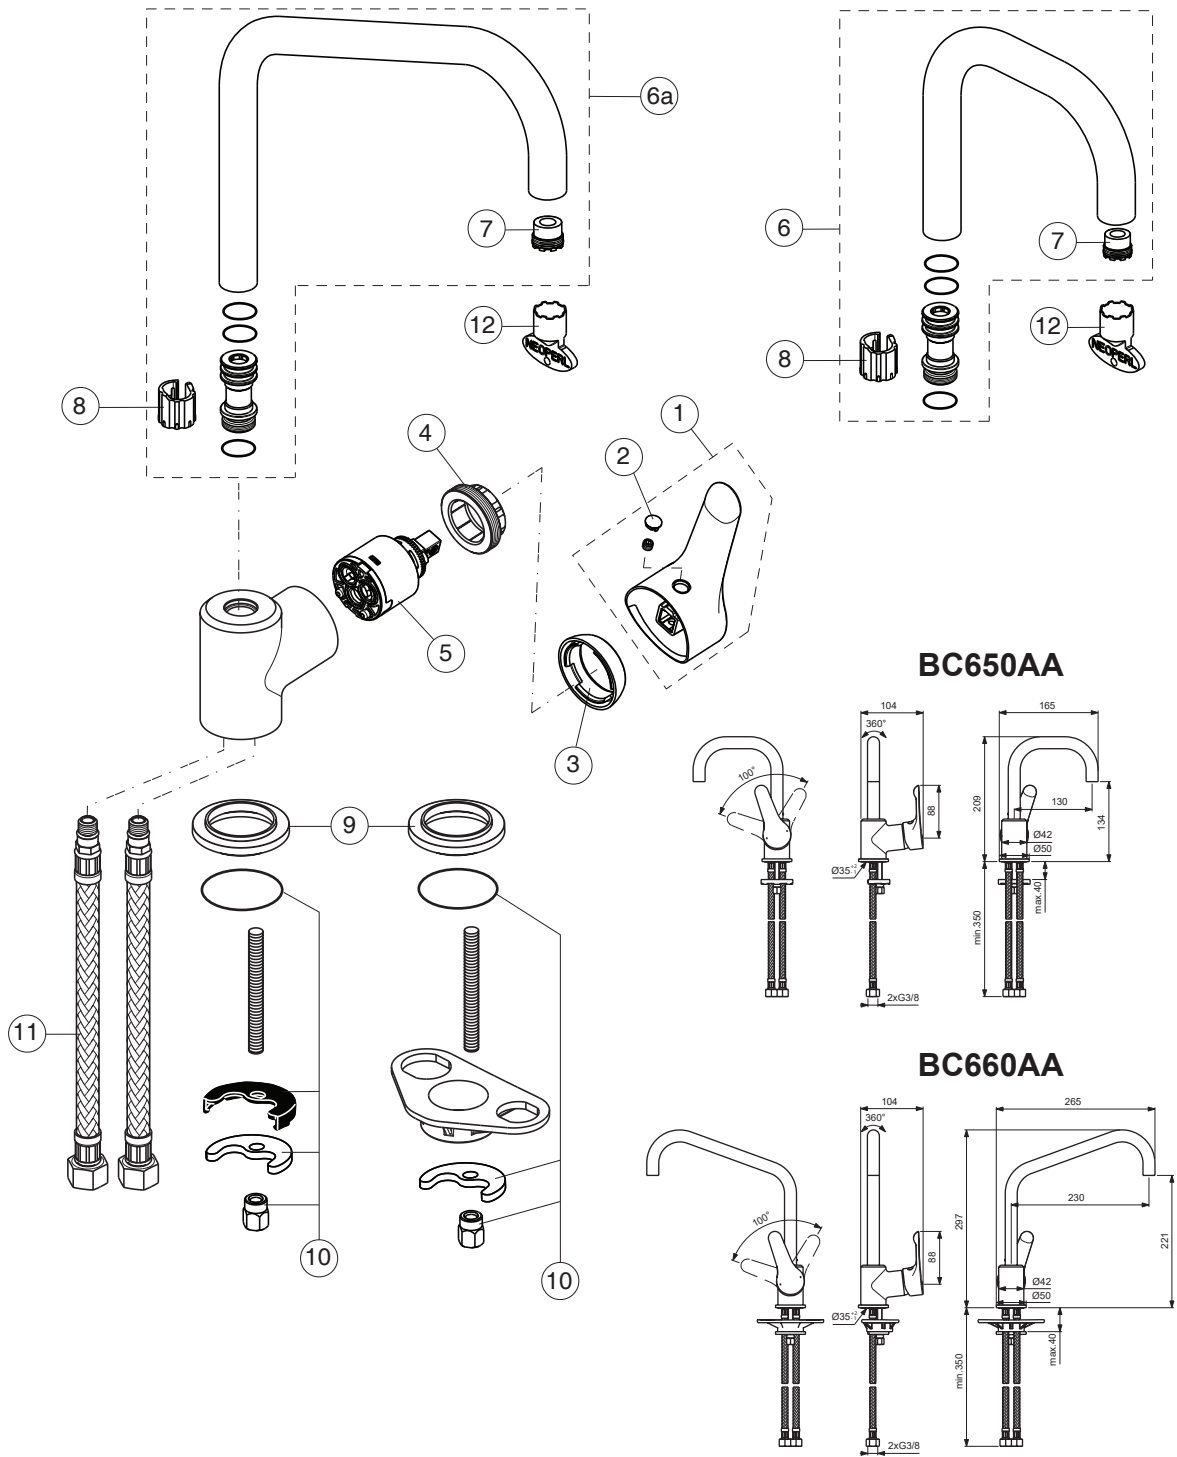

ALPHA

Ideal Standard

Produced from: Dec.2022

Pos.	Signify	Spare parts-Nr.	Quantity	Pos.	Signify	Spare parts-Nr.	Quantity
1	Lever,w/logo-compl.	B961564AA	1 Set				
2	Cap decorative	B964696NU	1 Pcs.				
3	Cap	B964697AA	1 Pcs.				
4	Screw M37x1.5	B964698NU	1 Pcs.				
5	Cartridge Ø35mm,w/click	B961478NU	1 Pcs.				
6	Tub.spout U130mm-compl.	B961202AA	1 Set				
6a	Tub.spout U230mm-compl.	B960962AA	1 Set				
7	Aerator cache M16.5x1	B960497NU	1 Pcs.				
8	Sealing set for tub.spout	B960839NU*	1 Set				
9	Rosette decorative	B960712AA	1 Pcs.				
10	Fixation kit	B964702NU	1 Pcs.				
11	Fl.pexhose G3/8/L445mm	A963600NU	1 Pcs.				
12	Key for stream regulator	A960196NU*	1 Set				

*Universal set (not all parts needed)

Produced from: Oct.2020

ALPHA

Ideal Standard

Pos.	Signify	Spare parts-Nr.	Quantity	Pos.	Signify	Spare parts-Nr.	Quantity
1	Lever,w/logo-compl.	B961564AA	1 Set				
2	Screw M5x6	A860603NU	3 Pcs.				
3	Cap decorative	B964696NU	3 Pcs.				
4	Cap	B964697AA	1 Pcs.				
5	Screw M37x1.5	B964698NU	1 Pcs.				
6	Cartridge Ø35mm,w/click	B961478NU	1 Pcs.				
7	Tub.spout U130mm-compl.	B961202AA	1 Set				
7a	Tub.spout U230mm-compl.	B960962AA	1 Set				
8	Aerator cache M16.5x1	B960497NU	1 Pcs.				
9	Sealing set for tub.spout	B960839NU	1 Set				
10	Rosette decorative	B960712AA	1 Pcs.				
11	Fixation kit	B964702NU	1 Pcs.				
12	Fl.pexhose G3/8/L445mm	A963600NU	1 Pcs.				