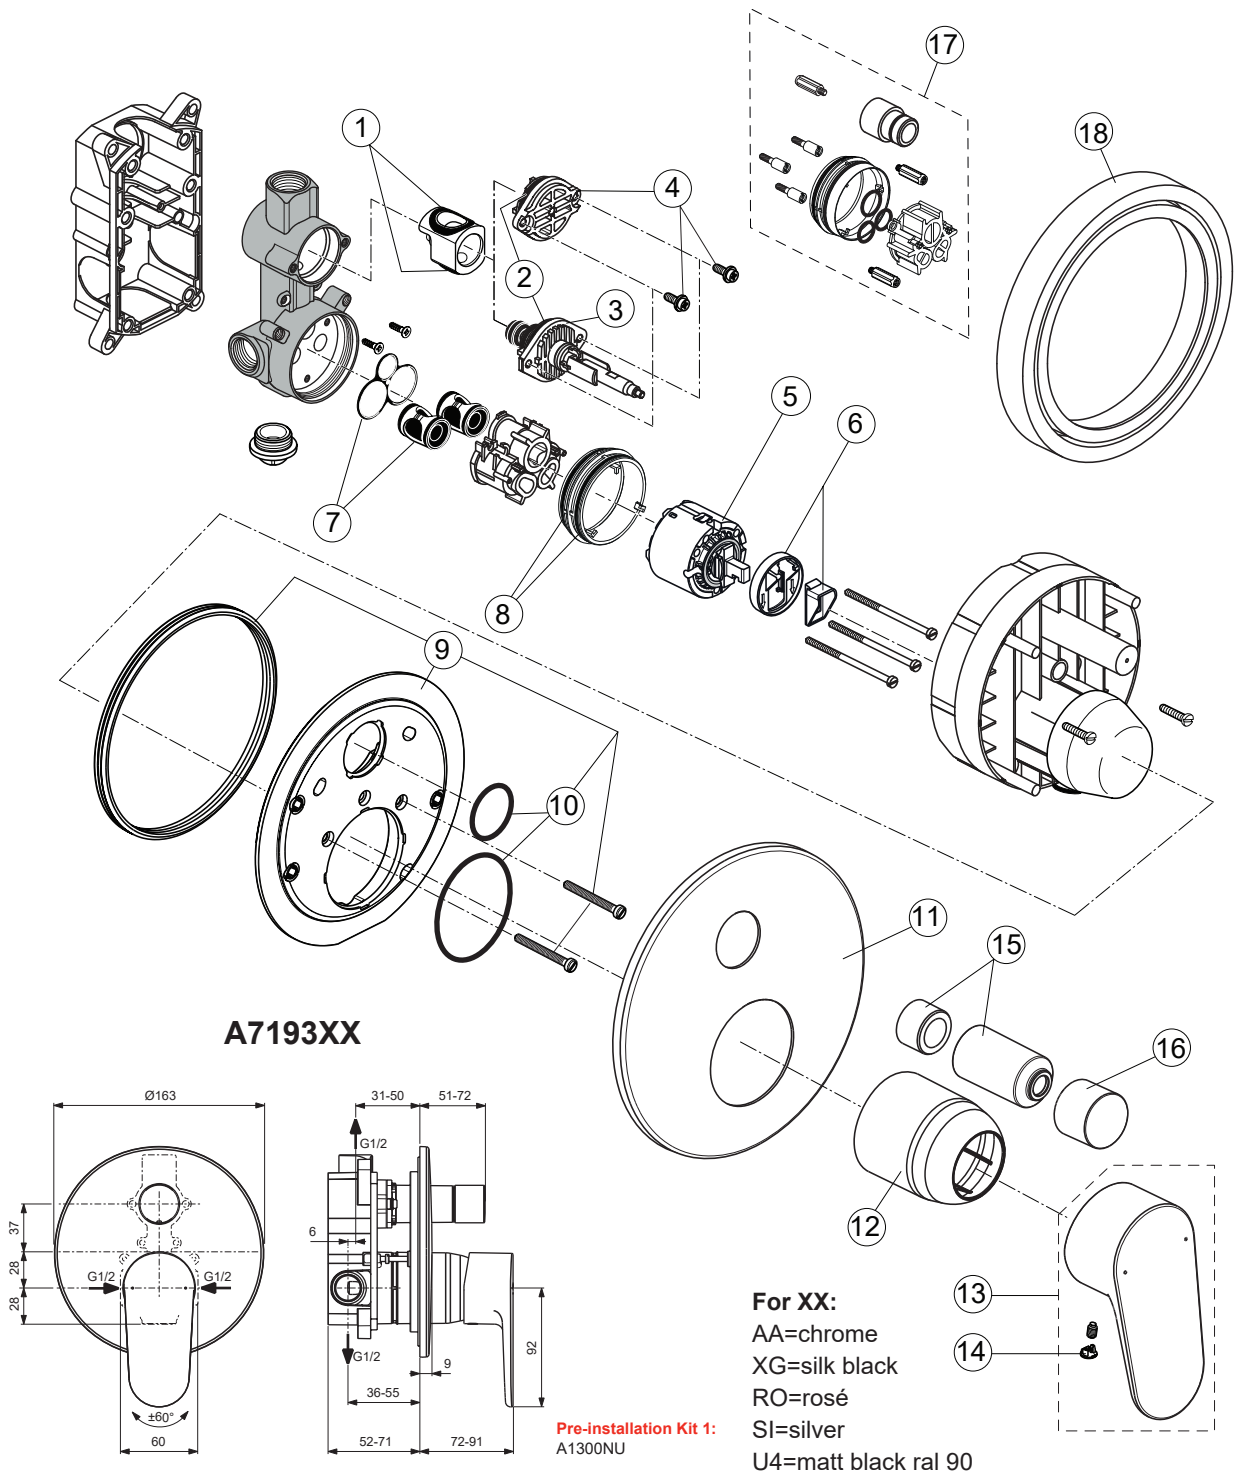

CERAFINE MODEL O

Ideal Standard

A7193XX

Pre-installation Kit 1:
A1300NU

For XX:
AA=chrome
XG=silk black
RO=rosé
SI=silver
U4=matt black ral 90

Pos.	Signify	Spare parts-Nr.	Quantity	Pos.	Signify	Spare parts-Nr.	Quantity
1	O-Ring	A963523NU	1 Set	15	Cover cap for diverter	A860902XX	1 Pcs.
2	O-Ring Ø28.3x1.78	A963925NU	1 Pcs.	16	Pull knob	A860989XX	1 Pcs.
3	Diverter-compl.	A963952NU	1 Set	17	Extension kit 20mm	A6680AA	1 Set
4	Cover-compl.	A963949NU	1 Set	18	Distance frame	A6677AA	1 Set
5+pos.6	Cartridge Ø47mm	A960500NU	1 Set				
6	Volume stop	A860700NU	1 Pcs.				
7	Low noise insert-compl.	A963954NU	1 Set				
8	O-Ring Ø47.3x1.78	A963526NU	2 Pcs.				
9	Escutcheon holder-compl.	A860899NU*	1 Set				
10	O-Ring	A961649NU*	1 Set				
11	Escutcheon shower	A860945XX	1 Pcs.				
12	Cap	A963571XX*	1 Pcs.				
13	Lever,w/logo	A861414XX	1 Set				
14	Cap decorative	B960473AA*	1 Pcs.				

*Universal set (not all parts needed)