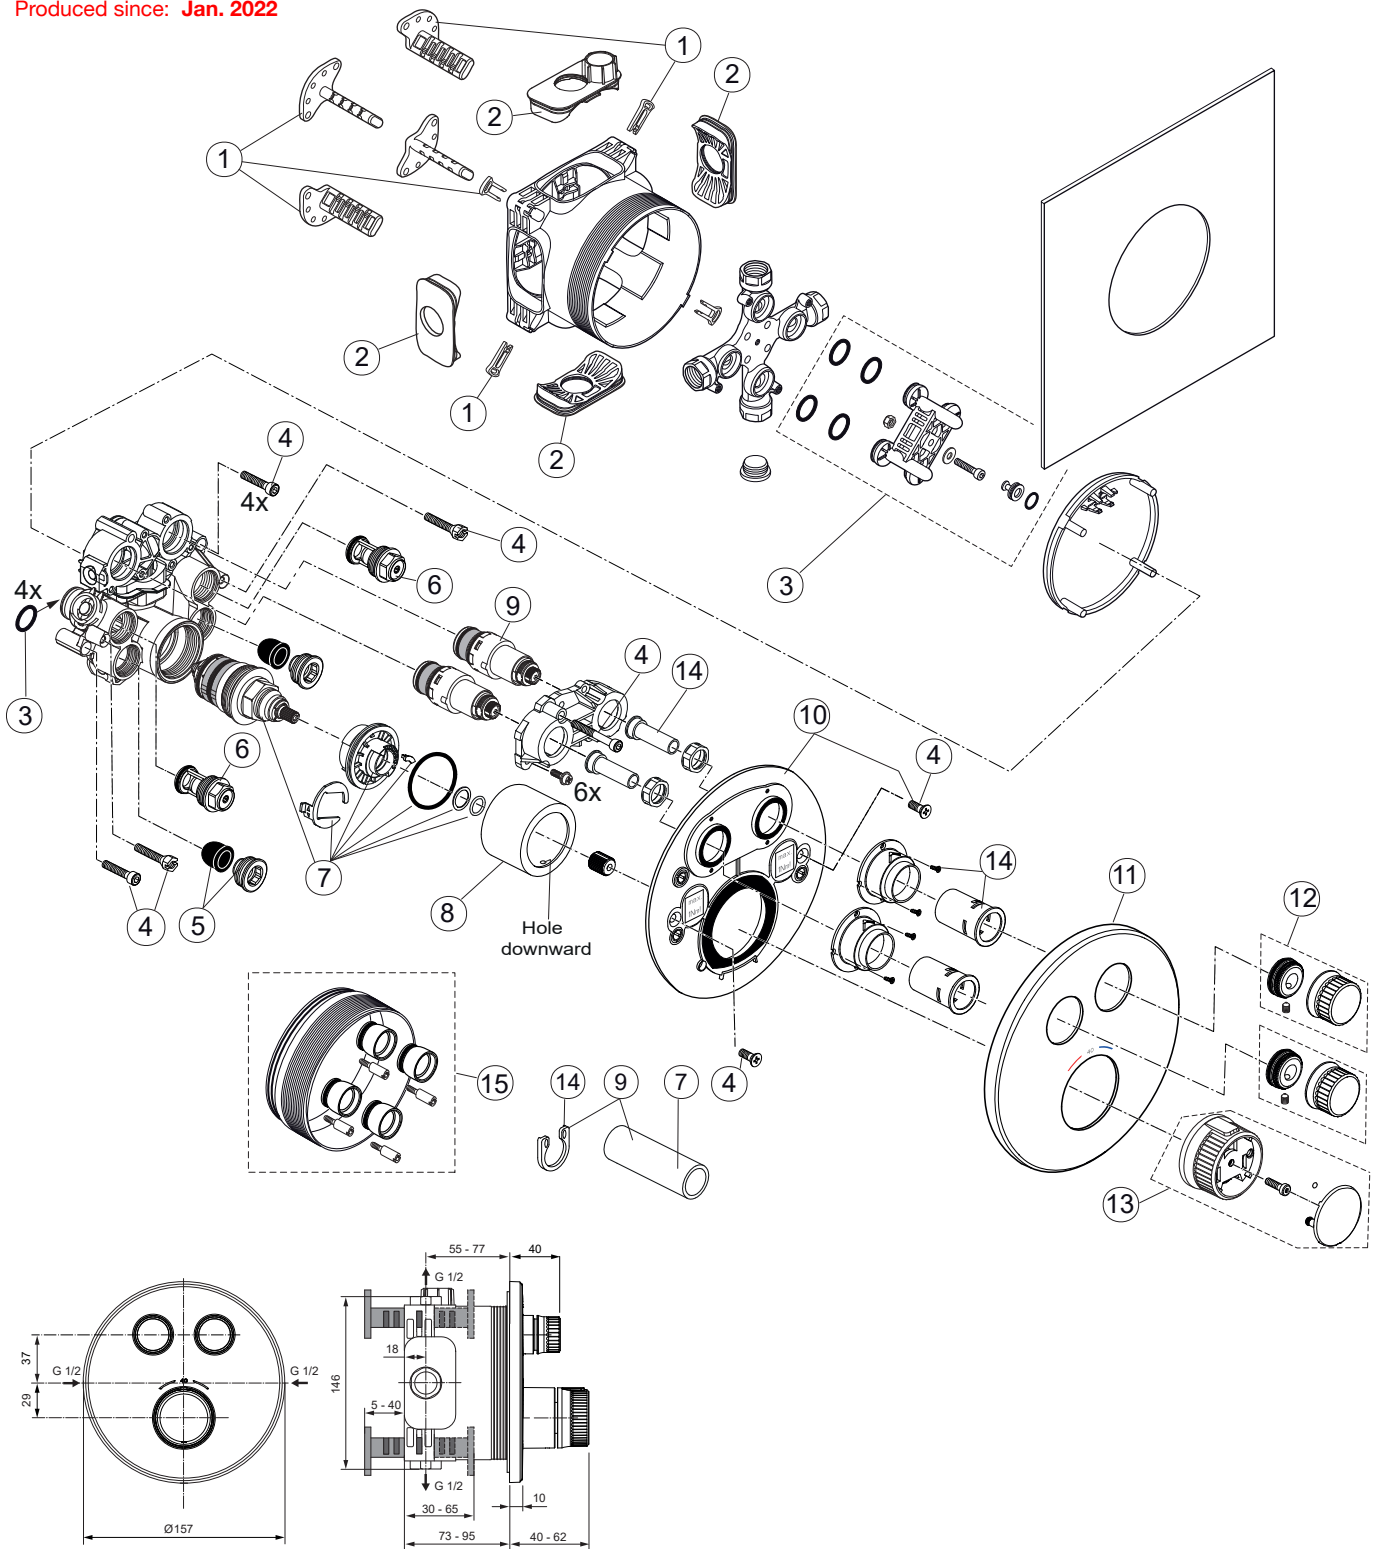

Produced since: Jan. 2022

Replace XX with the appropriate finish code

Chrome = AA Silver Storm = GN Gold = A2 Magnetic Grey = A5 Brushed Bronze = J6

Example spare part order:

A 962 391 AA in Chrome

Pos.	Description	Part-Number	Qty.	Pos.	Description	Part-Number	Qty.
1	Install. depth adjust.	A 963 131 NU	1 Set	11	Escutcheon Ø157	A 861 579 XX	1 pcs
2	Side sealing	A 963 132 NU	1 Set	12	Handle Vol.	A 861 580 XX	1 Set
3	Flushing device cpl.	A 963 146 NU	1 Set	13	Handle Temp.	A 861 581 XX	1 Set
4	Screw set complete	A 960 890 NU*	1 Set	14	Adjustment Set	A 861 582 NU*	1 Set
5	Low noise insert	A 960 891 NU	1 pcs				
6	Stop valve	A 960 706 NU	2 pcs	15	Extension kit 20mm	A 960 704 NU	1 Set
7	Cartridge Set	A 861 575 NU	1 Set		Extension kit 40mm	A 962 476 NU	1 Set
8	Cover	A 861 577 XX	1 Set				
9	Push Valve	A 861 576 NU	1 pcs				
10	Escutcheon holder cpl.	A 861 578 NU	1 Set				

*Universal set (not all parts needed)