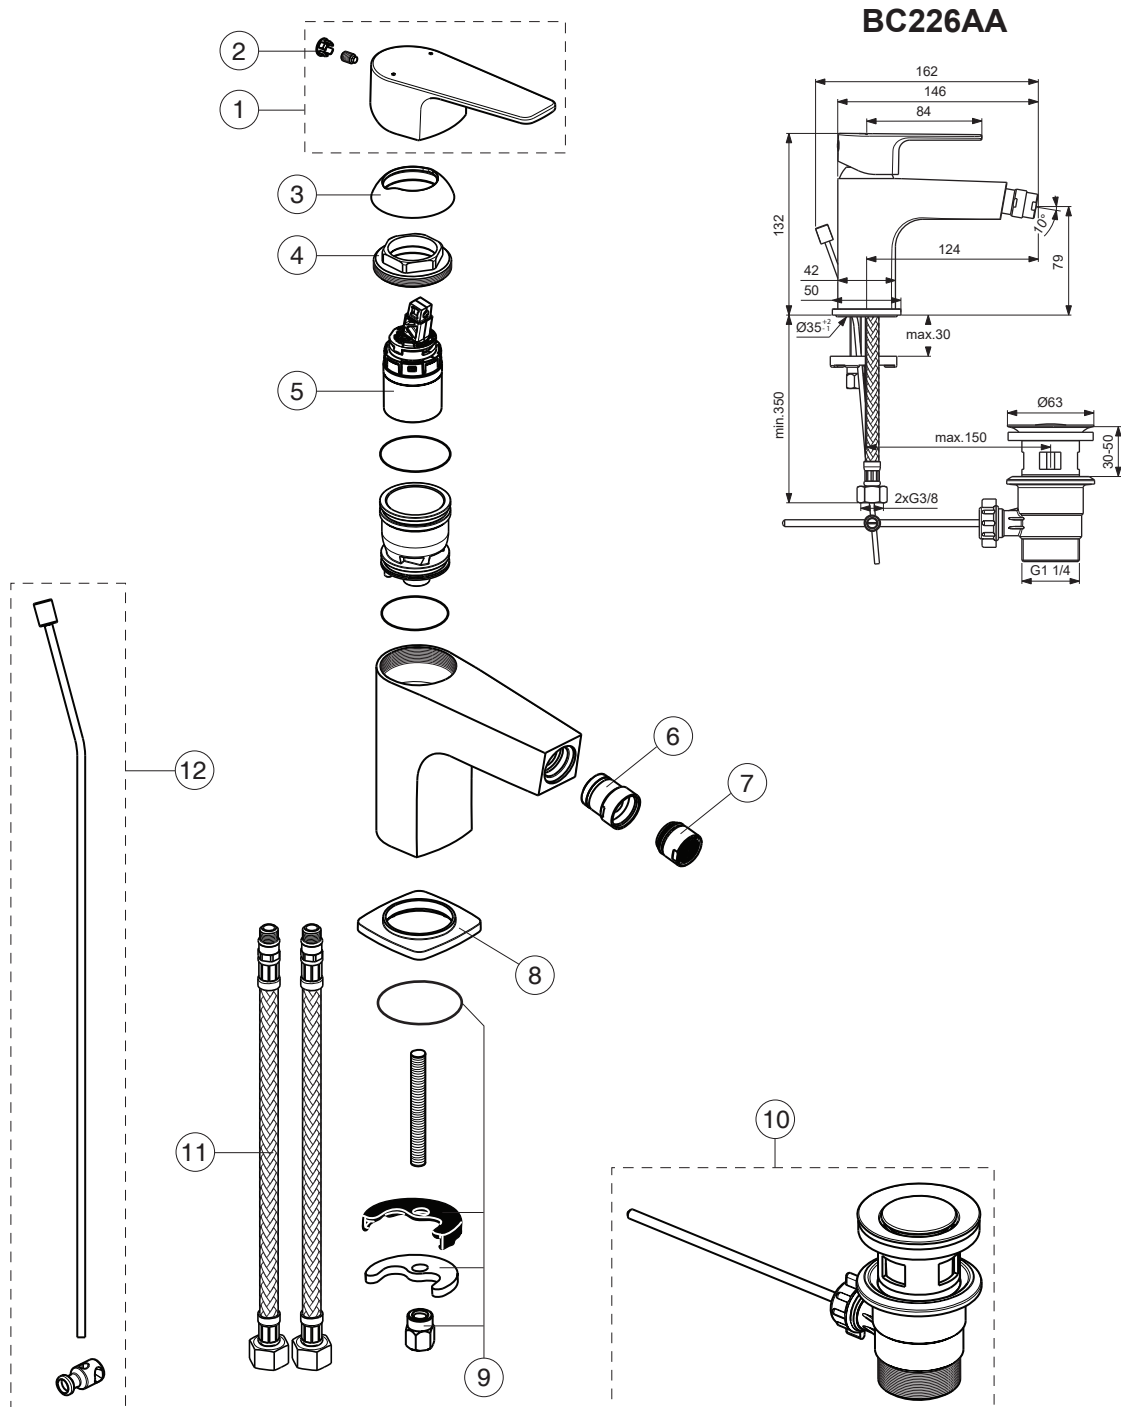

Pos.	Signify	Spare parts-Nr.	Quantity	Pos.	Signify	Spare parts-Nr.	Quantity
1	Lever, w/logo-compl.	B961652AA	1 Set				
2	Cap decorative	B964696NU	1 Pcs.				
3	Cover cap	A861080AA	1 Pcs.				
4	Screw M38x1.5	B961645NU	1 Pcs.				
5	Cartridge Ø28mm	A861398NU	1 Pcs.				
6	Ball joint M18x1	A960019AA	1 Pcs.				
7	Aerator M18x1	B964902AA	1 Pcs.				
8	Rosette decorative	B961290AA	1 Pcs.				
9	Connecting set	B964551NU	1 Pcs.				
10	Pop-up waste-plastic	B964550AA	1 Pcs.				
11	Fl.hose G3/8/M8x1 /L500	A962005NU	1 Pcs.				
12	Pop up waste-compl.	B961241AA	1 Pcs.				

Produced from: Dec. 2021

Pos.	Signify	Spare parts-Nr.	Quantity	Pos.	Signify	Spare parts-Nr.	Quantity
1	Lever,w/logo-compl.	B961652AA	1 Set				
2	Cap decorative	B964696NU	1 Pcs.				
3	Cover cap	A861080AA	1 Pcs.				
4	Screw M38x1.5	B961645NU	1 Pcs.				
5	Cartridge Ø28mm	A861397NU	1 Pcs.				
6	Ball joint M18x1	A960019AA	1 Pcs.				
7	Aerator M18x1, 5l/min	A963369AA	1 Pcs.				
8	Rosette decorative	B961290AA	1 Pcs.				
9	Connecting set	B964551NU	1 Pcs.				
10	Pop-up waste-plastic	B964550AA	1 Pcs.				
11	Fl.hose G3/8/M8x1 /L500	A962005NU	1 Pcs.				
12	Pop up waste-compl.	B961241AA	1 Pcs.				