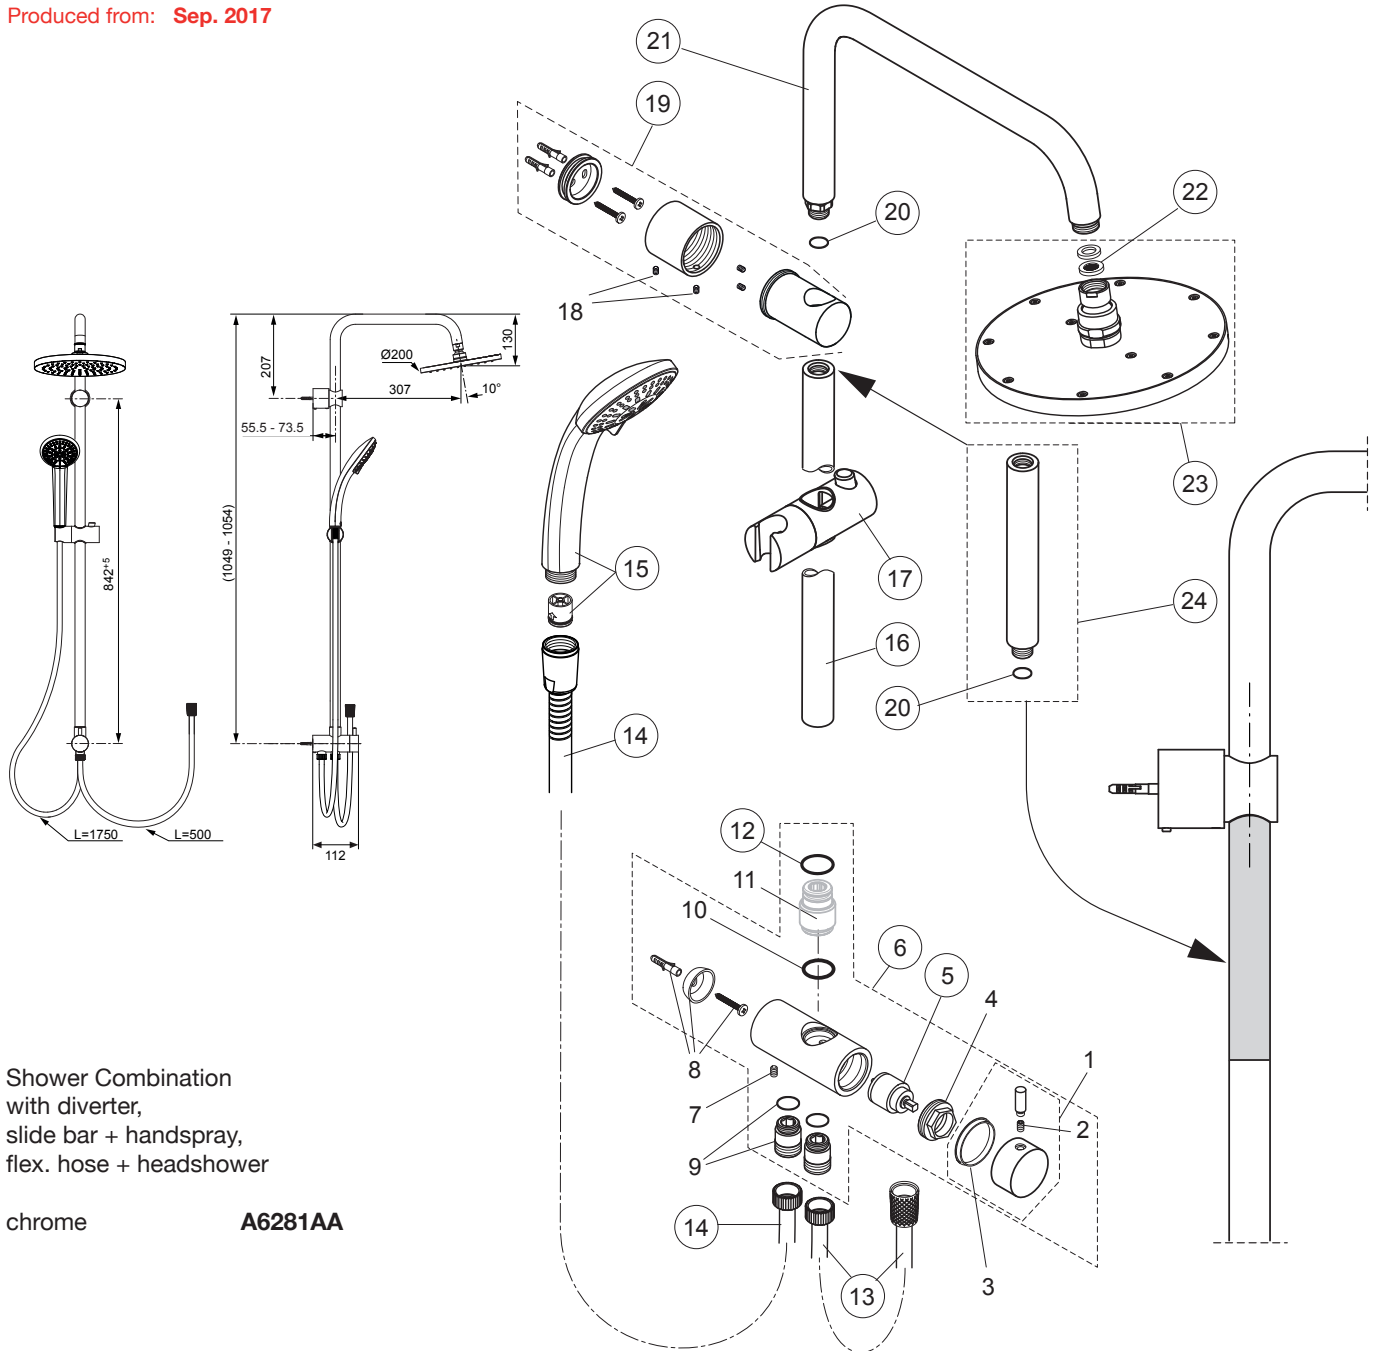

Produced from: **Sep. 2017**

Shower Combination
with diverter,
slide bar + handspray,
flex. hose + headshower

chrome **A6281AA**

Pos.	Description	Part-Number	Qty.	Pos.	Description	Part-Number	Qty.
1	Handle f. diverter			15	Handspray 3Func. Ø80	B 9401 AA	1 pcs
2	Thread pin			16	Shower bar	A 861 143 AA	1 pcs
3	Glide ring / spacer			17	Slider & holder f. handshr.	A 860 807 AA	1 Set
4	Clamping nut			18	Thread pin set		
5	Cartridge (diverter)	A 860 971 NU	1 pcs	19	Wall fixation complete	A 860 806 AA	1 Set
6	Wall / Fitting connector cpl.	A 861 231 AA	1 Set	20	O - Ring	A 961 332 NU	2 pcs
7	Thread pin			21	Pipe (bend)	F 961 146 AA	1 pcs
8	Fixation set Body			22	Washer set		
9	Nipple for water connection (inlet & outlet)			23	Headshower cpl. 200/200	B 0212 AA	1 pcs
10	O - ring			24	Extension kit 150mm	A 860 873 AA	1 pcs
11	Nipple for shower bar						
12	O - ring	A 962 869 NU	2 pcs				
13	Flex. hose G1/2 - 500mm	A 962 755 AA	1 pcs				
14	Flex. hose G1/2 - 1750mm	BE 175 AA	1 pcs				
	Flow limiter 8ltr/min DW15						