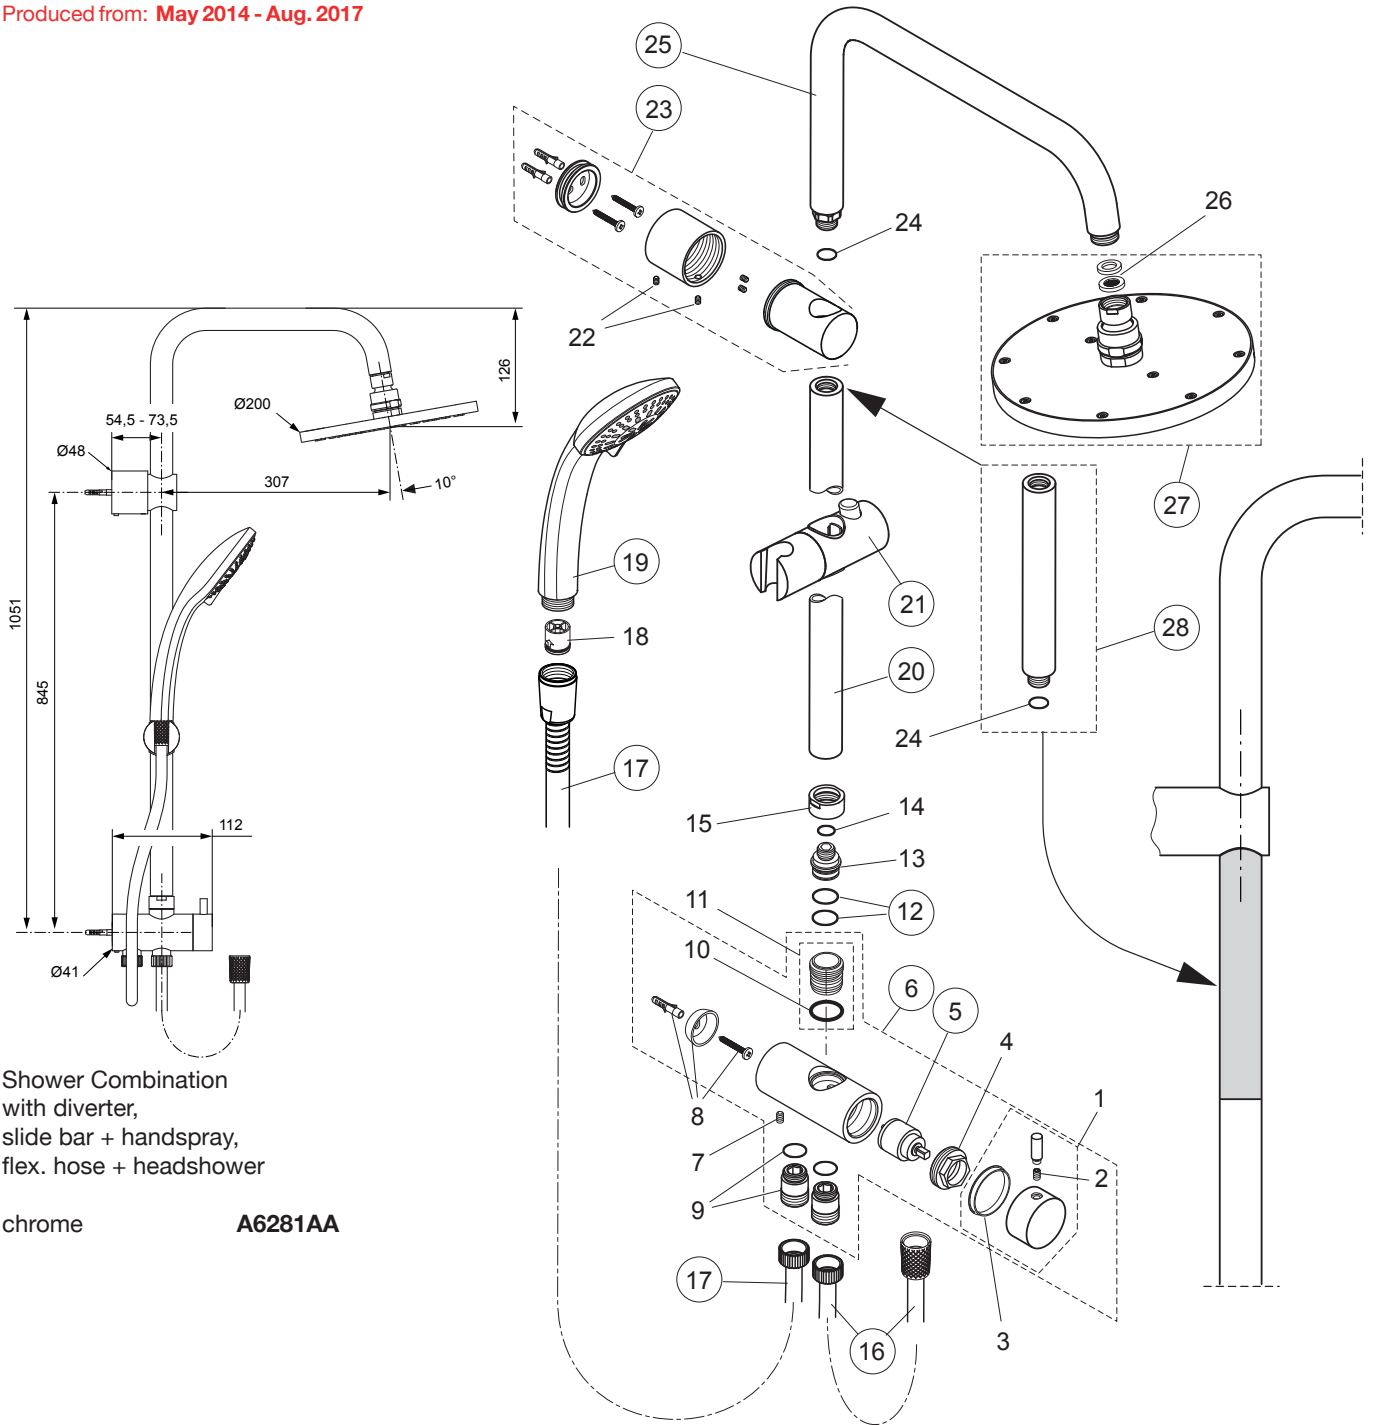

Produced from: **May 2014 - Aug. 2017**

Shower Combination
with diverter,
slide bar + handspray,
flex. hose + headshower

chrome **A6281AA**

Pos.	Description	Part-Number	Qty.	Pos.	Description	Part-Number	Qty.
1	Handle f. diverter			16	Flex. hose G1/2 - 500mm	A 962 755 AA	1 pcs
2	Thread pin			17	Flex. hose G1/2 - 1750mm	A 2427 AA	1 pcs
3	Glide ring / spacer			18	Flow limiter 8ltr/min DW15		
4	Clamping nut			19	Handspray 3F. Ø80 + Pos.18	B 9401 AA	1 pcs
5	Cartridge (diverter)	A 860 971 NU	1 pcs	20	Shower bar	F 961 145 AA	1 pcs
6	Wall / Fitting connector cpl.	A 860 802 AA	1 Set	21	Slider & holder f. handshr.	A 860 807 AA	1 Set
7	Thread pin			22	Thread pin set		
8	Fixation set Body			23	Wall fixation complete	A 860 806 AA	1 Set
9	Nipple for water connection (inlet & outlet)			24	O - Ring		
10	O - ring			25	Pipe (bend)	F 961 146 AA	1 pcs
11	Nipple for shower bar			26	Washer set		
12	O - ring Ø 18 x 2	A 962 869 NU	2 pcs	27	Headshower cpl. Ø200mm	B 0212 AA	1 pcs
13	Connector nipple			28	Extension kit 150mm	A 860 873 AA	1 pcs
14	O - ring Ø 11 x 2						
15	Pipe adapter