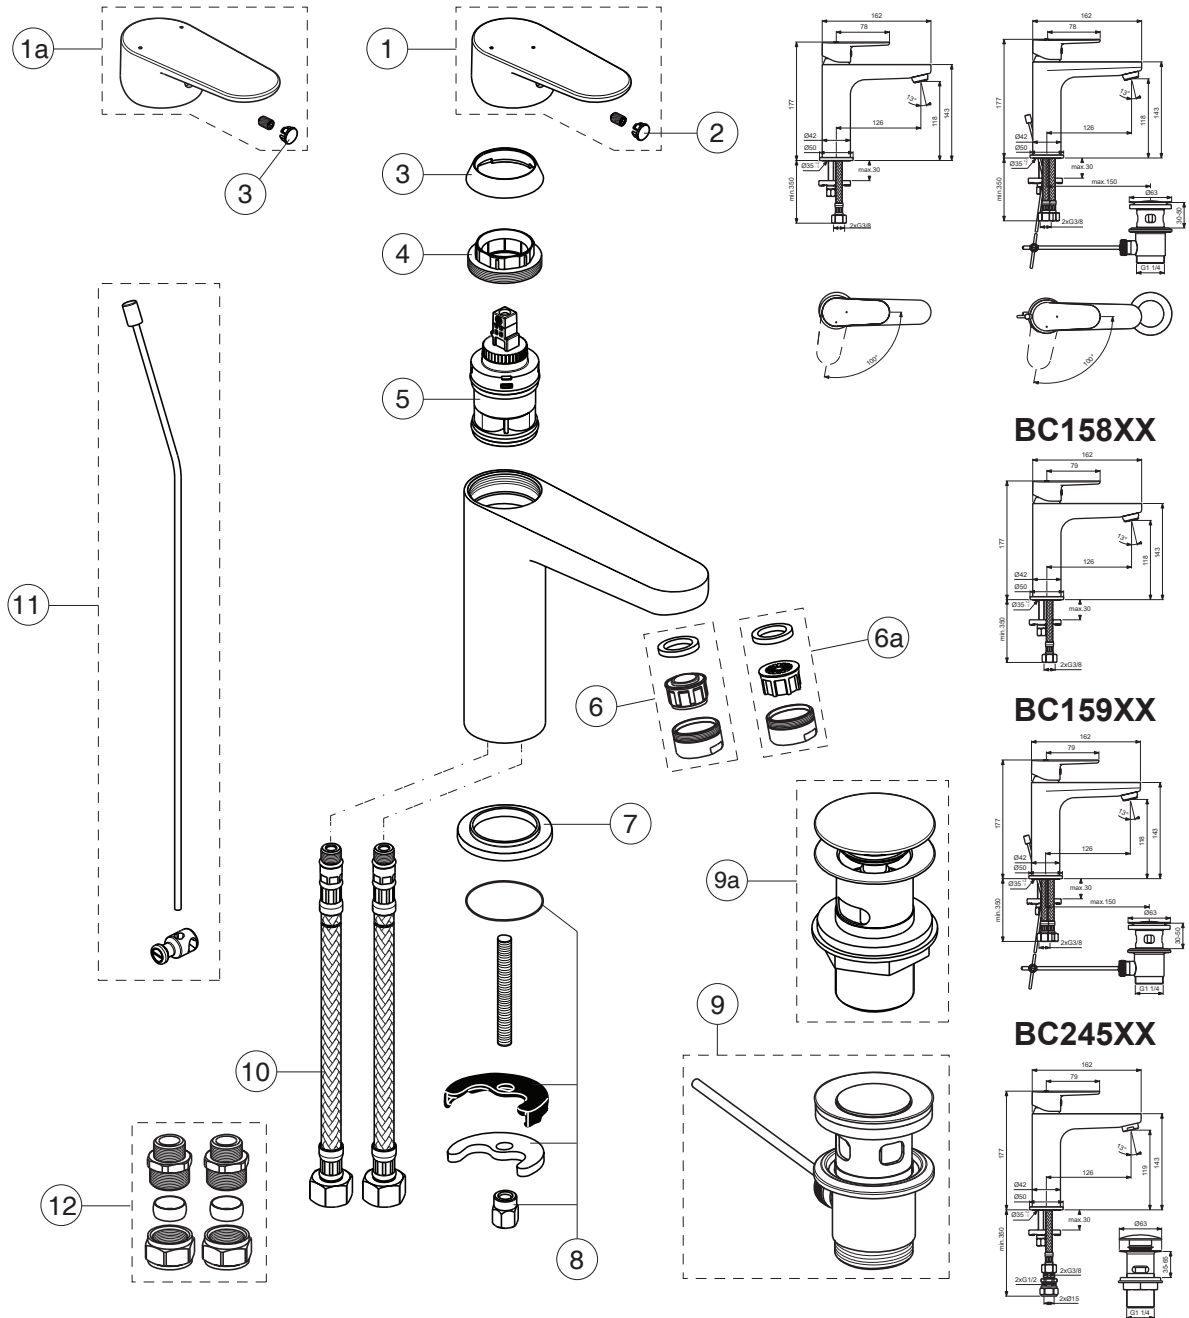

TYRIA

Ideal Standard

Produced from: August 2017-May 2021

For XX=Coverage-Designate:
 AA=chrome,HO=matt white/chrome
 HS=matt black/chrome

For Instance:
 B961471AA for chrome

Pos.	Signify	Spare parts-Nr.	Quantity	Pos.	Signify	Spare parts-Nr.	Quantity
1	Lever C3,w/logo-compl.	B961470XX	1 Set	12	Connector G3/8,Ø15-set	B960845NU	1 Set
1a	Lever ,w/logo-compl.	B961471XX	1 Set				
2	Cap decorative	B964696NU	1 Pcs.				
3	Cap	B961473AA	1 Pcs.				
4	Screw M3x1.5	B961474NU	1 Pcs.				
5	Cartridge Ø35mm	B961475NU	1 Pcs.				
6	Aerator M24x1, 5l/min	B960754XX	1 Pcs.				
6a	Nozzle	A961625XX	1 Pcs.				
7	Rosette decorative	B960712XX	1 Pcs.				
8	Connecting set	B964702NU	1 Pcs.				
9	Pop-up drain ass.	A962991XX	1 Pcs.				
9a	Click waste slotted	S8803XX	1 Pcs.				
10	Flex hose F3/8 /L445	A963600NU	1 Pcs.				
11	Pop up waste-compl.	B961384XX	1 Pcs.				

TYRIA

Ideal Standard

Produced from: June 2021

For XX=Coverage-Designate:

AA=chrome,HO=matt white/chrome
HS=matt black/chrome

For Instance:

B961646AA for chrome

Pos.	Signify	Spare parts-Nr.	Quantity	Pos.	Signify	Spare parts-Nr.	Quantity
1	Lever C3,w/logo-compl.	B961646XX	1 Set	11	Pop up waste-compl.	B961384XX	1 Pcs.
1a	Lever ,w/logo-compl.	B961644XX	1 Set	12	Connector G3/8,Ø15-set	B960845NU	1 Set
2	Cap decorative	B964696NU	1 Pcs. (for AA)				
	Cap decorative	B960473XX	1 Pcs.				
3	Cover cap	A861080XX	1 Pcs.				
4	Screw M38x1.5	B961645NU	1 Pcs.				
5	Cartridge Ø28mm	A861397NU	1 Pcs.				
6	Aerator M24x1, 5l/min	B960754XX	1 Pcs.				
6a	Nozzle	A961625XX	1 Pcs.				
7	Rosette decorative	B960712XX	1 Pcs.				
8	Connecting set	B964702NU	1 Pcs.				
9	Pop-up drain ass.	A962991XX	1 Pcs.				
9a	Click waste slotted	S8803XX	1 Pcs.				
10	Fl.hose G3/8/M8x1 /L500	A962005NU	1 Pcs.				