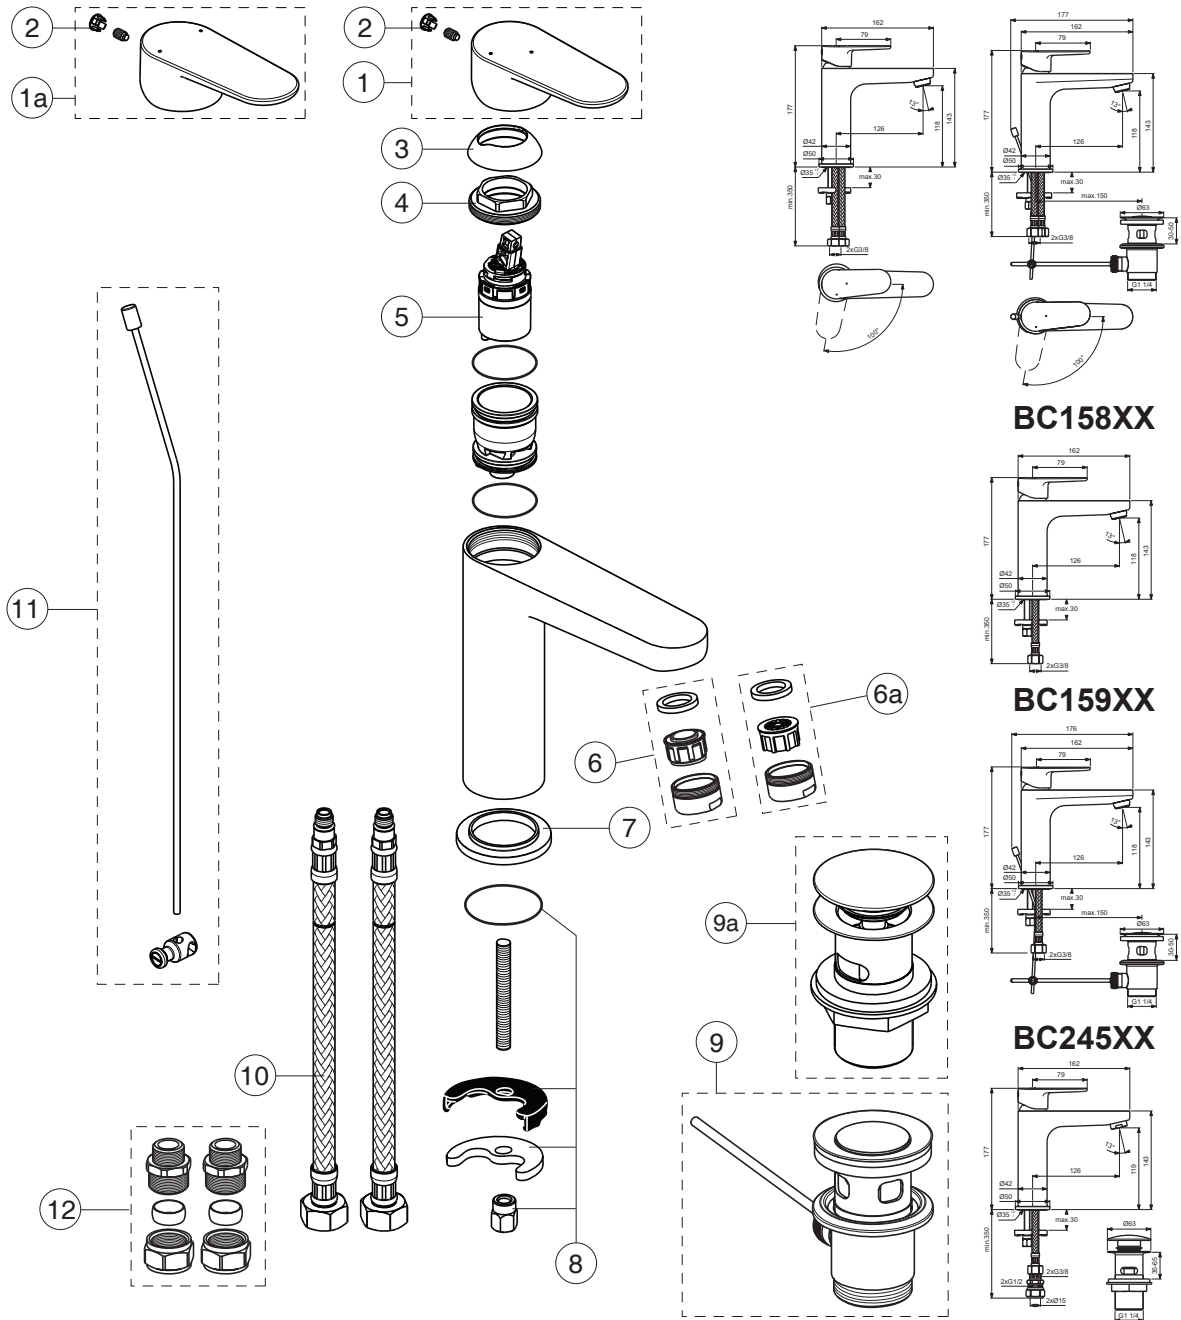

TYRIA

Ideal Standard

Produced from: August 2017-May 2021

For XX=Coverage-Designate:
 AA=chrome,HO=matt white/chrome
 HS=matt black/chrome

For Instance:
 B961471AA for chrome

Pos.	Signify	Spare parts-Nr.	Quantity	Pos.	Signify	Spare parts-Nr.	Quantity
1	Lever C3,w/logo-compl.	B961470XX	1 Set	12	Connector G3/8,Ø15-set	B960845NU	1 Set
1a	Lever ,w/logo-compl.	B961471XX	1 Set				
2	Cap decorative	B964696NU	1 Pcs.				
3	Cap	B961473AA	1 Pcs.				
4	Screw M3x1.5	B961474NU	1 Pcs.				
5	Cartridge Ø35mm	B961475NU	1 Pcs.				
6	Aerator M24x1, 5l/min	B960754XX	1 Pcs.				
6a	Nozzle	A961625XX	1 Pcs.				
7	Rosette decorative	B960712XX	1 Pcs.				
8	Connecting set	B964702NU	1 Pcs.				
9	Pop-up drain ass.	A962991XX	1 Pcs.				
9a	Click waste slotted	S8803XX	1 Pcs.				
10	Flex hose F3/8 /L445	A963600NU	1 Pcs.				
11	Pop up waste-compl.	B961384XX	1 Pcs.				

TYRIA

Ideal Standard

Produced from: June 2021

For XX=Coverage-Designate:

AA=chrome,HO=matt white/chrome
HS=matt black/chrome

For Instance:

B961646AA for chrome

Pos.	Signify	Spare parts-Nr.	Quantity	Pos.	Signify	Spare parts-Nr.	Quantity
1	Lever C3,w/logo-compl.	B961646XX	1 Set	11	Pop up waste-compl.	B961384XX	1 Pcs.
1a	Lever ,w/logo-compl.	B961644XX	1 Set	12	Connector G3/8,Ø15-set	B960845NU	1 Set
2	Cap decorative	B964696NU	1 Pcs. (for AA)				
	Cap decorative	B960473XX	1 Pcs.				
3	Cover cap	A861080XX	1 Pcs.				
4	Screw M38x1.5	B961645NU	1 Pcs.				
5	Cartridge Ø28mm	A861397NU	1 Pcs.				
6	Aerator M24x1, 5l/min	B960754XX	1 Pcs.				
6a	Nozzle	A961625XX	1 Pcs.				
7	Rosette decorative	B960712XX	1 Pcs.				
8	Connecting set	B964702NU	1 Pcs.				
9	Pop-up drain ass.	A962991XX	1 Pcs.				
9a	Click waste slotted	S8803XX	1 Pcs.				
10	Fl.hose G3/8/M8x1 /L500	A962005NU	1 Pcs.				