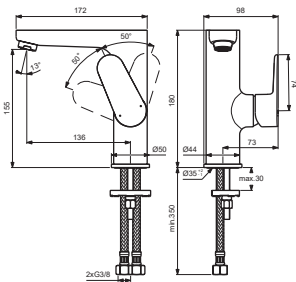

TYRIA

Ideal Standard

Produced from: August 2017-May 2021

Pos.	Signify	Spare parts-Nr.	Quantity	Pos.	Signify	Spare parts-Nr.	Quantity
1	Lever, w/logo-compl.	B961472AA	1 Set				
2	Cap decorative	B964696NU	1 Pcs.				
3	Cap	B961473AA	1 Pcs.				
4	Screw M38x1.5	B961474NU	1 Pcs.				
5	Cartridge Ø35mm	B961477NU	1 Pcs.				
6	Aerator M24x1, 5l/min	B960754XX	1 Pcs.				
7	Rosette decorative	B960712AA	1 Pcs.				
8	Connecting set	B964702NU	1 Pcs.				
9	Pop-up drain ass.	A962991AA	1 Pcs.				
10	Flex hose G3/8-Ø4.7/11.5/L425	A962370NU	1 Pcs.				
11	Pop up waste-compl.	B961384AA	1 Pcs.				

TYRIA

Ideal Standard

Produced from: June 2021

BC160AA

BC161AA

Pos.	Signify	Spare parts-Nr.	Quantity	Pos.	Signify	Spare parts-Nr.	Quantity
1	Lever, w/logo-compl.	B961647AA	1 Set				
2	Cap decorative	B964696NU	1 Pcs.				
3	Cap	A861080AA	1 Pcs.				
4	Screw M3x1.5	B961645NU	1 Pcs.				
5	Cartridge Ø28mm	A861397NU	1 Pcs.				
6	Aerator M24x1, 5l/min	B960754AA	1 Pcs.				
7	Rosette decorative	B960712AA	1 Pcs.				
8	Connecting set	B964702NU	1 Pcs.				
9	Pop-up drain ass.	A962991AA	1 Pcs.				
10	Flex hose G3/8-Ø4.7/11.5/L425	A962370NU	1 Pcs.				
11	Pop up waste-compl.	B961384AA	1 Pcs.				