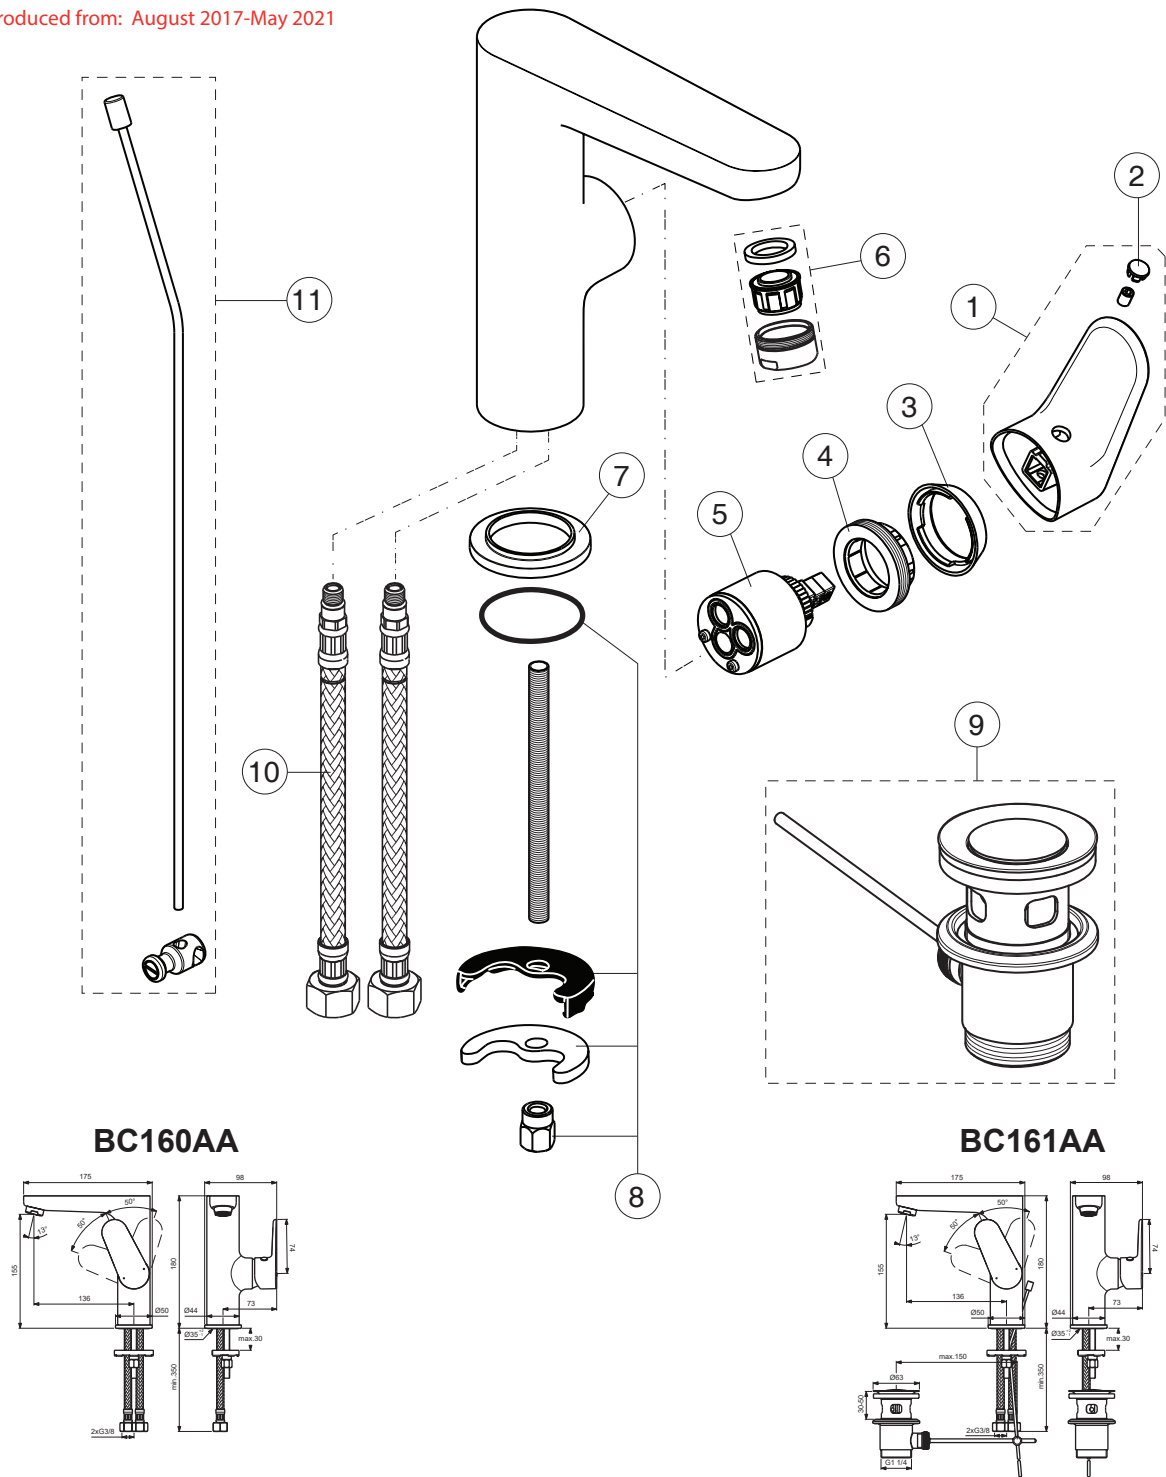

TYRIA

Ideal Standard

Produced from: August 2017-May 2021

Pos.	Signify	Spare parts-Nr.	Quantity	Pos.	Signify	Spare parts-Nr.	Quantity
1	Lever, w/logo-compl.	B961472AA	1 Set				
2	Cap decorative	B964696NU	1 Pcs.				
3	Cap	B961473AA	1 Pcs.				
4	Screw M38x1.5	B961474NU	1 Pcs.				
5	Cartridge Ø35mm	B961477NU	1 Pcs.				
6	Aerator M24x1, 5l/min	B960754XX	1 Pcs.				
7	Rosette decorative	B960712AA	1 Pcs.				
8	Connecting set	B964702NU	1 Pcs.				
9	Pop-up drain ass.	A962991AA	1 Pcs.				
10	Flex hose G3/8-Ø4.7/11.5/L425	A962370NU	1 Pcs.				
11	Pop up waste-compl.	B961384AA	1 Pcs.				

TYRIA

Ideal Standard

Produced from: June 2021

BC160AA

BC161AA

Pos.	Signify	Spare parts-Nr.	Quantity	Pos.	Signify	Spare parts-Nr.	Quantity
1	Lever, w/logo-compl.	B961647AA	1 Set				
2	Cap decorative	B964696NU	1 Pcs.				
3	Cap	A861080AA	1 Pcs.				
4	Screw M3x1.5	B961645NU	1 Pcs.				
5	Cartridge Ø28mm	A861397NU	1 Pcs.				
6	Aerator M24x1, 5l/min	B960754AA	1 Pcs.				
7	Rosette decorative	B960712AA	1 Pcs.				
8	Connecting set	B964702NU	1 Pcs.				
9	Pop-up drain ass.	A962991AA	1 Pcs.				
10	Flex hose G3/8-Ø4.7/11.5/L425	A962370NU	1 Pcs.				
11	Pop up waste-compl.	B961384AA	1 Pcs.				