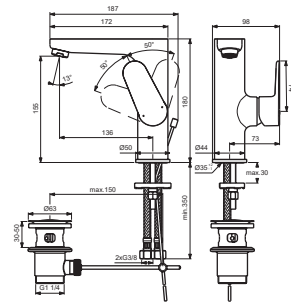

TYRIA

Ideal Standard

Produced from: August 2017-May 2021

Pos.	Signify	Spare parts-Nr.	Quantity	Pos.	Signify	Spare parts-Nr.	Quantity
1	Lever, w/logo-compl.	B961472AA	1 Set				
2	Cap decorative	B964696NU	1 Pcs.				
3	Cap	B961473AA	1 Pcs.				
4	Screw M38x1.5	B961474NU	1 Pcs.				
5	Cartridge Ø35mm	B961477NU	1 Pcs.				
6	Aerator M24x1, 5l/min	B960754XX	1 Pcs.				
7	Rosette decorative	B960712AA	1 Pcs.				
8	Connecting set	B964702NU	1 Pcs.				
9	Pop-up drain ass.	A962991AA	1 Pcs.				
10	Flex hose G3/8-Ø4.7/11.5/L425	A962370NU	1 Pcs.				
11	Pop up waste-compl.	B961384AA	1 Pcs.				

TYRIA

Ideal Standard

Produced from: June 2021

BC160AA

BC161AA

Pos.	Signify	Spare parts-Nr.	Quantity	Pos.	Signify	Spare parts-Nr.	Quantity
1	Lever, w/logo-compl.	B961647AA	1 Set				
2	Cap decorative	B964696NU	1 Pcs.				
3	Cap	A861080AA	1 Pcs.				
4	Screw M3x1.5	B961645NU	1 Pcs.				
5	Cartridge Ø28mm	A861397NU	1 Pcs.				
6	Aerator M24x1, 5l/min	B960754AA	1 Pcs.				
7	Rosette decorative	B960712AA	1 Pcs.				
8	Connecting set	B964702NU	1 Pcs.				
9	Pop-up drain ass.	A962991AA	1 Pcs.				
10	Flex hose G3/8-Ø4.7/11.5/L425	A962370NU	1 Pcs.				
11	Pop up waste-compl.	B961384AA	1 Pcs.				