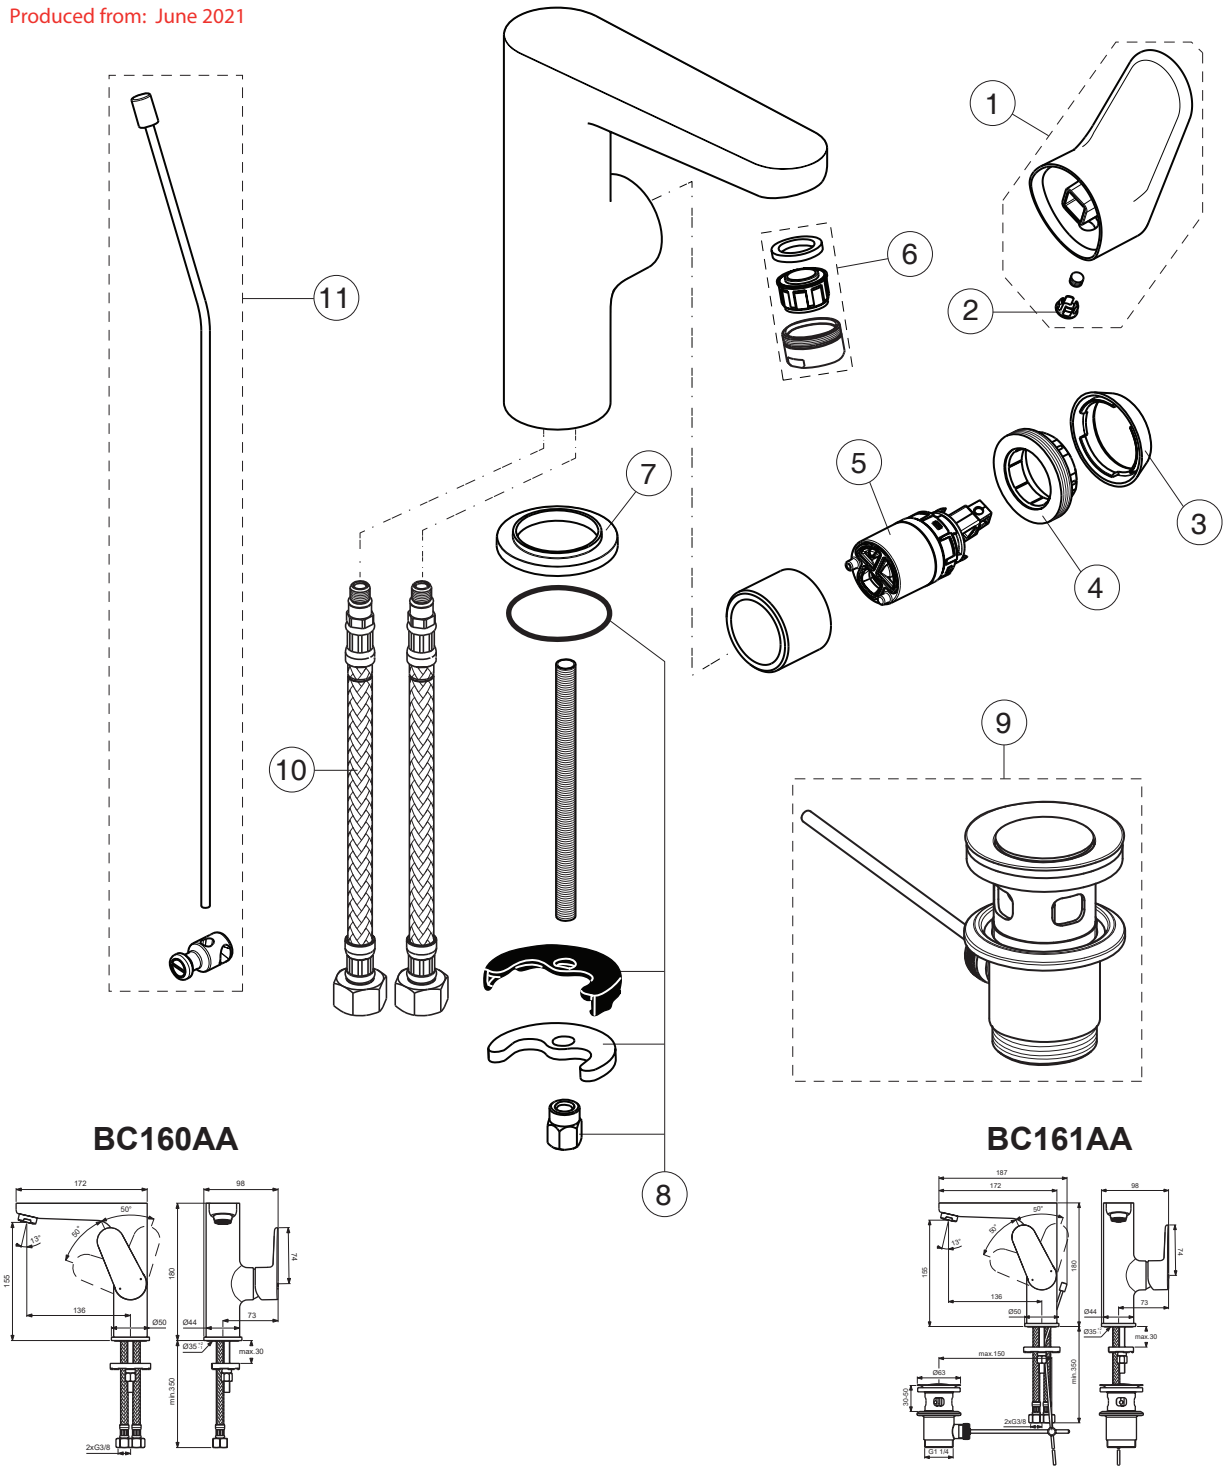

TYRIA

Ideal Standard

Produced from: August 2017-May 2021

Pos.	Signify	Spare parts-Nr.	Quantity	Pos.	Signify	Spare parts-Nr.	Quantity
1	Lever, w/logo-compl.	B961472AA	1 Set				
2	Cap decorative	B964696NU	1 Pcs.				
3	Cap	B961473AA	1 Pcs.				
4	Screw M38x1.5	B961474NU	1 Pcs.				
5	Cartridge Ø35mm	B961477NU	1 Pcs.				
6	Aerator M24x1, 5l/min	B960754XX	1 Pcs.				
7	Rosette decorative	B960712AA	1 Pcs.				
8	Connecting set	B964702NU	1 Pcs.				
9	Pop-up drain ass.	A962991AA	1 Pcs.				
10	Flex hose G3/8-Ø4.7/11.5/L425	A962370NU	1 Pcs.				
11	Pop up waste-compl.	B961384AA	1 Pcs.				

TYRIA

Ideal Standard

Produced from: June 2021

BC160AA

BC161AA

Pos.	Signify	Spare parts-Nr.	Quantity	Pos.	Signify	Spare parts-Nr.	Quantity
1	Lever, w/logo-compl.	B961647AA	1 Set				
2	Cap decorative	B964696NU	1 Pcs.				
3	Cap	A861080AA	1 Pcs.				
4	Screw M3x1.5	B961645NU	1 Pcs.				
5	Cartridge Ø28mm	A861397NU	1 Pcs.				
6	Aerator M24x1, 5l/min	B960754AA	1 Pcs.				
7	Rosette decorative	B960712AA	1 Pcs.				
8	Connecting set	B964702NU	1 Pcs.				
9	Pop-up drain ass.	A962991AA	1 Pcs.				
10	Flex hose G3/8-Ø4.7/11.5/L425	A962370NU	1 Pcs.				
11	Pop up waste-compl.	B961384AA	1 Pcs.				