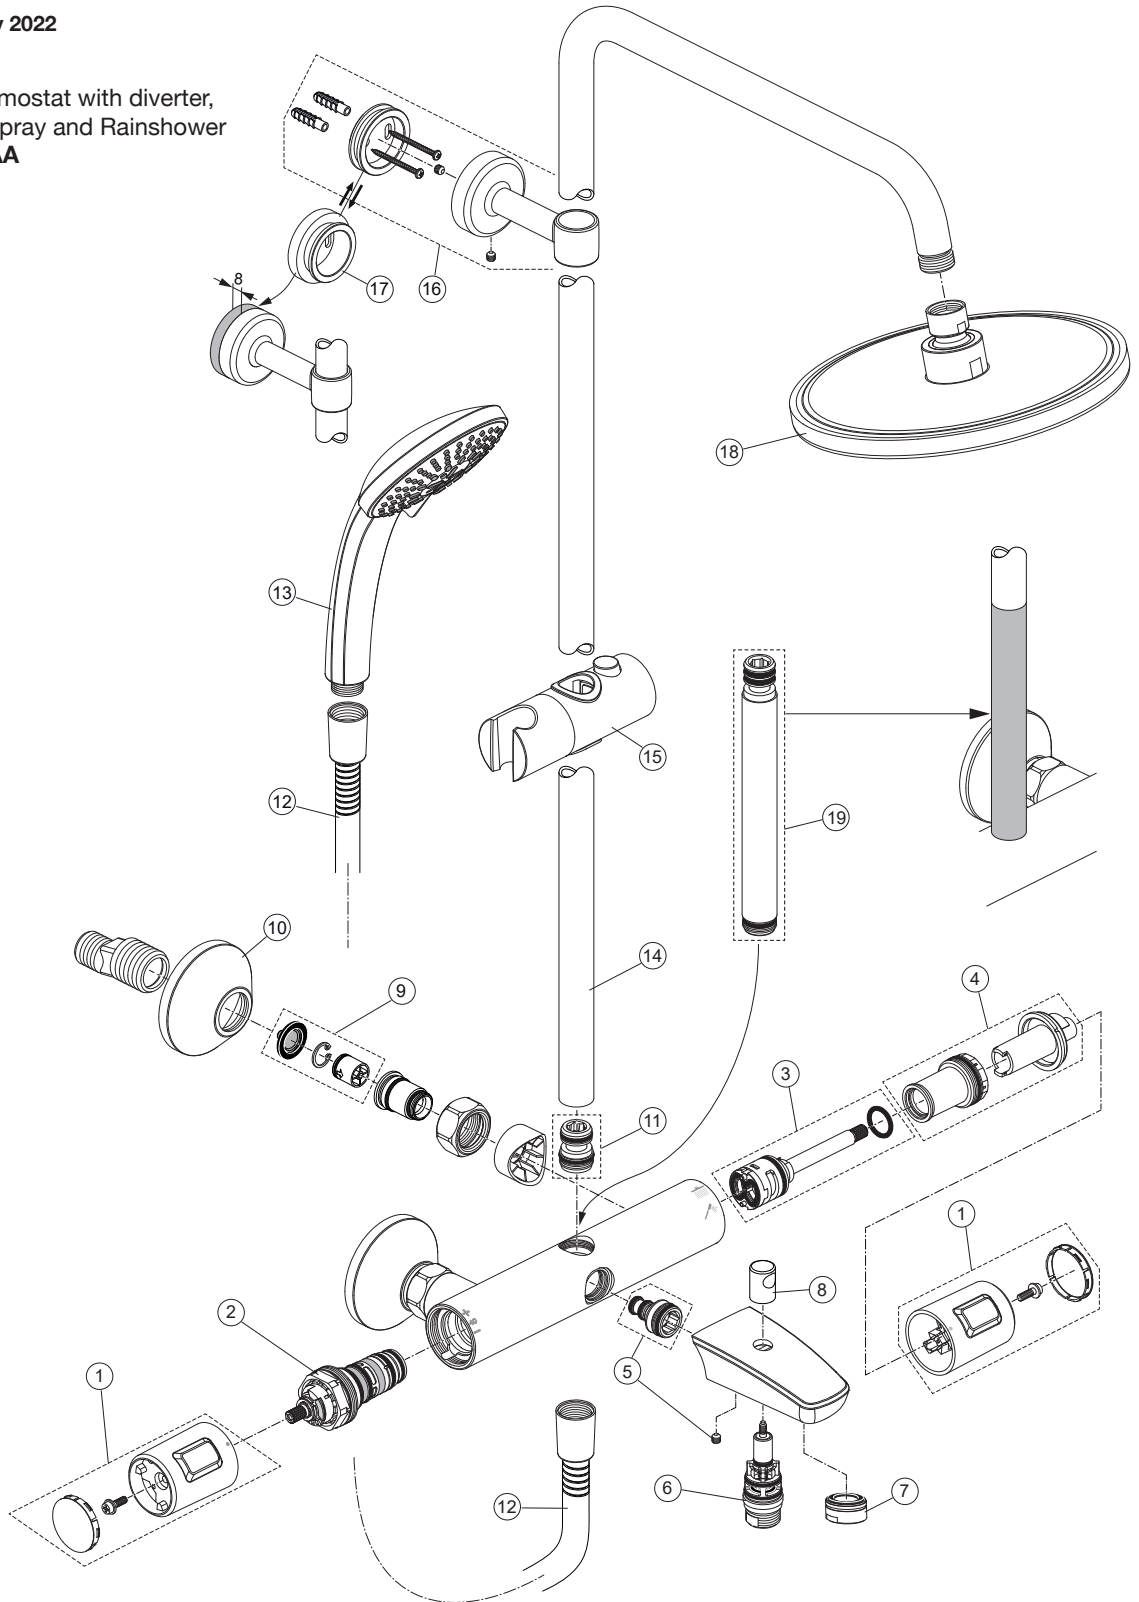

Produced from: July 2022

Bath/Shower Thermostat with diverter, shower bar, handspray and Rainshower chrome **A7629AA**

Pos.	Description	Part-Number	Qty.	Pos.	Description	Part-Number	Qty.
1	Handle cpl.	A 861 370 AA	1 Set	12	Shower hose 1750 mm	BE 175 AA	1 pcs
2	Thermostatic Cartridge cpl.	A 861 371 NU	1 pcs	13	Handspray Ø100-3F-8l/min	B 9403 AA	1 pcs
3	Stop valve with diverter	A 861 375 NU	1 Set	14	Shower bar 1100 mm	A 861 377 AA	1 pcs
4	Thread ring + stopring cpl.	A 861 376 NU	1 Set	15	Shower bar 1000 mm	A 861 330 AA	1 pcs
5	Connection nipple cpl.	A 861 571 NU	1 Set	16	Slider & holder f. handshr.	B 960 976 AA	1 Set
6	Diverter complete	B 960 167 AA	1 pcs	17	Wall fixation complete	A 861 331 AA	1 pcs
7	Aerator	A 963 181 NU	1 pcs	18	Fixing plate extension 8mm	A 861 508 AA	1 pcs
8	Pull knob	B 960 486 AA	1 pcs	19	Headshower Ø250	A 861 273 AA	1 pcs
9	Non-return valve	A 861 372 NU	1 Set		Extension kit 150mm long	A 861 379 AA	1 Set
10	Escutcheon	A 960 914 AA	1 pcs		Extension kit 300mm long	A 861 380 AA	1 Set
11	Connection nipple cpl.	A 861 385 NU	1 Set				