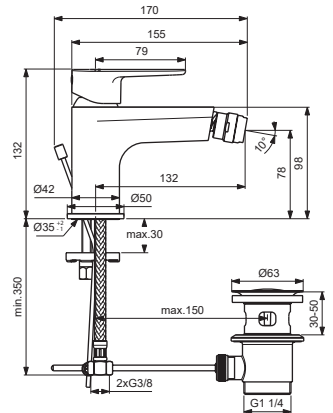

TYRIA

Ideal Standard

Produced from: June 2021

BC155AA

BC246AA

Pos.	Signify	Spare parts-Nr.	Quantity	Pos.	Signify	Spare parts-Nr.	Quantity
1	Lever ,w/logo-compl.	B961644AA	1 Set				
2	Cap decorative	B964696NU	1 Pcs.				
3	Cover cap	A861080AA	1 Pcs.				
4	Screw M38x1.5	B961645NU	1 Pcs.				
5	Cartridge Ø28mm	A861397NU	1 Pcs.				
	Cartridge Ø28mm	A861398NU	1 Pcs. (for BC246AA)				
6	Ball joint M24x1	A960063AA	1 Pcs.				
7	Neop.cascade M24x1-A	A960321AA	1 Pcs.				
	Aerator M24x1, 5l/min	B960754AA	1 Pcs. (for BC155AA)				
8	Rosette decorative	B960712AA	1 Pcs.				
9	Connecting set	B964702NU	1 Pcs.				
10	Pop-up drain ass.	A962991AA	1 Pcs.				
11	Fl.hose G3/8/M8x1 /L500	A962005NU	1 Pcs.				
12	Pop up waste-compl.	B961384AA	1 Pcs.				

TYRIA

Ideal Standard

Produced from: Dec. 2021

BC155AA

BC246AA

Pos.	Signify	Spare parts-Nr.	Quantity	Pos.	Signify	Spare parts-Nr.	Quantity
1	Lever ,w/logo-compl.	B961644AA	1 Set				
2	Cap decorative	B964696NU	1 Pcs.				
3	Cover cap	A861080AA	1 Pcs.				
4	Screw M38x1.5	B961645NU	1 Pcs.				
5	Cartridge Ø28mm	A861397NU	1 Pcs.				
6	Ball joint M24x1	A960063AA	1 Pcs.				
7	Aerator M24x1, 5l/min	B960754AA	1 Pcs.				
8	Rosette decorative	B960712AA	1 Pcs.				
9	Connecting set	B964702NU	1 Pcs.				
10	Pop-up drain ass.	A962991AA	1 Pcs.				
11	Fl.hose G3/8/M8x1 /L500	A962005NU	1 Pcs.				
12	Pop up waste-compl.	B961384AA	1 Pcs.				