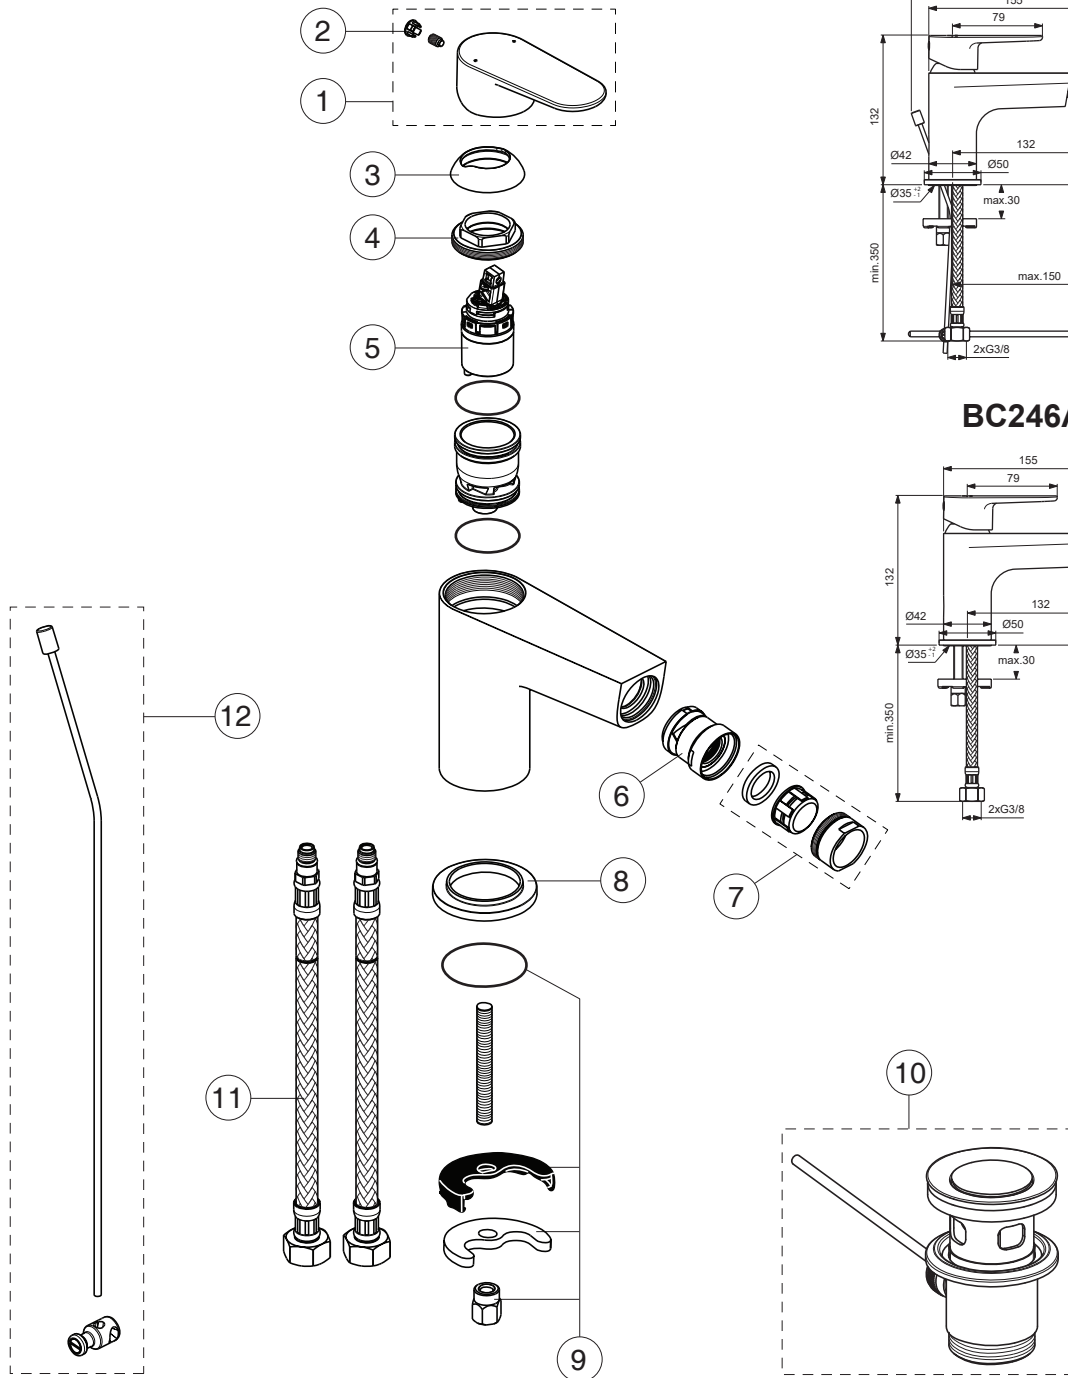

TYRIA

Ideal Standard

Produced from: June 2021

BC155AA

BC246AA

Pos.	Signify	Spare parts-Nr.	Quantity	Pos.	Signify	Spare parts-Nr.	Quantity
1	Lever ,w/logo-compl.	B961644AA	1 Set				
2	Cap decorative	B964696NU	1 Pcs.				
3	Cover cap	A861080AA	1 Pcs.				
4	Screw M38x1.5	B961645NU	1 Pcs.				
5	Cartridge Ø28mm	A861397NU	1 Pcs.				
	Cartridge Ø28mm	A861398NU	1 Pcs. (for BC246AA)				
6	Ball joint M24x1	A960063AA	1 Pcs.				
7	Neop.cascade M24x1-A	A960321AA	1 Pcs.				
	Aerator M24x1, 5l/min	B960754AA	1 Pcs. (for BC155AA)				
8	Rosette decorative	B960712AA	1 Pcs.				
9	Connecting set	B964702NU	1 Pcs.				
10	Pop-up drain ass.	A962991AA	1 Pcs.				
11	Fl.hose G3/8/M8x1 /L500	A962005NU	1 Pcs.				
12	Pop up waste-compl.	B961384AA	1 Pcs.				

TYRIA

Ideal Standard

Produced from: Dec. 2021

BC155AA

BC246AA

Pos.	Signify	Spare parts-Nr.	Quantity	Pos.	Signify	Spare parts-Nr.	Quantity
1	Lever ,w/logo-compl.	B961644AA	1 Set				
2	Cap decorative	B964696NU	1 Pcs.				
3	Cover cap	A861080AA	1 Pcs.				
4	Screw M38x1.5	B961645NU	1 Pcs.				
5	Cartridge Ø28mm	A861397NU	1 Pcs.				
6	Ball joint M24x1	A960063AA	1 Pcs.				
7	Aerator M24x1, 5l/min	B960754AA	1 Pcs.				
8	Rosette decorative	B960712AA	1 Pcs.				
9	Connecting set	B964702NU	1 Pcs.				
10	Pop-up drain ass.	A962991AA	1 Pcs.				
11	Fl.hose G3/8/M8x1 /L500	A962005NU	1 Pcs.				
12	Pop up waste-compl.	B961384AA	1 Pcs.				