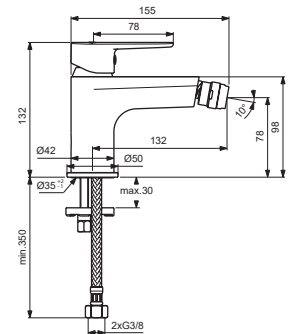

TYRIA

Ideal Standard

Produced from: August 2017-May 2021

BC155AA

BC246AA

Pos.	Signify	Spare parts-Nr.	Quantity	Pos.	Signify	Spare parts-Nr.	Quantity
1	Lever ,w/logo-compl.	B961471AA	1 Set				
2	Cap decorative	B964696NU	1 Pcs.				
3	Cap	B961473AA	1 Pcs.				
4	Screw M38x1.5	B961474NU	1 Pcs.				
5	Cartridge Ø35mm,w/click	B961476NU	1 Pcs.				
6	Ball joint M24x1	A960063AA	1 Pcs.				
7	Neop.cascade M24x1-A	A960321AA	1 Pcs.				
	Aerator M24x1, 5l/min	B960754AA	1 Pcs. (for BC155AA)				
8	Rosette decorative	B960712AA	1 Pcs.				
9	Connecting set	B964702NU	1 Pcs.				
10	Pop-up drain ass.	A962991AA	1 Pcs.				
11	Flex hose F3/8 /L445	A963600NU	1 Pcs.				
12	Pop up waste-compl.	B961384AA	1 Pcs.				

TYRIA

Ideal Standard

Produced from: June 2021

BC155AA

BC246AA

Pos.	Signify	Spare parts-Nr.	Quantity	Pos.	Signify	Spare parts-Nr.	Quantity
1	Lever ,w/logo-compl.	B961644AA	1 Set				
2	Cap decorative	B964696NU	1 Pcs.				
3	Cover cap	A861080AA	1 Pcs.				
4	Screw M38x1.5	B961645NU	1 Pcs.				
5	Cartridge Ø28mm	A861397NU	1 Pcs.				
	Cartridge Ø28mm	A861398NU	1 Pcs. (for BC246AA)				
6	Ball joint M24x1	A960063AA	1 Pcs.				
7	Neop.cascade M24x1-A	A960321AA	1 Pcs.				
	Aerator M24x1, 5l/min	B960754AA	1 Pcs. (for BC155AA)				
8	Rosette decorative	B960712AA	1 Pcs.				
9	Connecting set	B964702NU	1 Pcs.				
10	Pop-up drain ass.	A962991AA	1 Pcs.				
11	Fl.hose G3/8/M8x1 /L500	A962005NU	1 Pcs.				
12	Pop up waste-compl.	B961384AA	1 Pcs.				