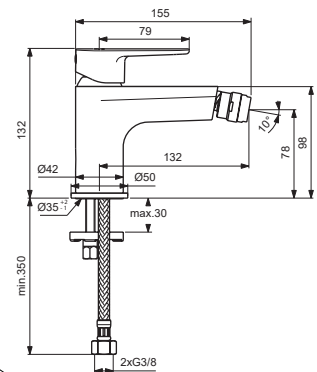

TYRIA

Ideal Standard

Produced from: June 2021

BC155AA

BC246AA

Pos.	Signify	Spare parts-Nr.	Quantity	Pos.	Signify	Spare parts-Nr.	Quantity
1	Lever ,w/logo-compl.	B961644AA	1 Set				
2	Cap decorative	B964696NU	1 Pcs.				
3	Cover cap	A861080AA	1 Pcs.				
4	Screw M38x1.5	B961645NU	1 Pcs.				
5	Cartridge Ø28mm	A861397NU	1 Pcs.				
	Cartridge Ø28mm	A861398NU	1 Pcs. (for BC246AA)				
6	Ball joint M24x1	A960063AA	1 Pcs.				
7	Neop.cascade M24x1-A	A960321AA	1 Pcs.				
	Aerator M24x1, 5l/min	B960754AA	1 Pcs. (for BC155AA)				
8	Rosette decorative	B960712AA	1 Pcs.				
9	Connecting set	B964702NU	1 Pcs.				
10	Pop-up drain ass.	A962991AA	1 Pcs.				
11	Fl.hose G3/8/M8x1 /L500	A962005NU	1 Pcs.				
12	Pop up waste-compl.	B961384AA	1 Pcs.				

TYRIA

Ideal Standard

Produced from: Dec. 2021

BC155AA

BC246AA

Pos.	Signify	Spare parts-Nr.	Quantity	Pos.	Signify	Spare parts-Nr.	Quantity
1	Lever ,w/logo-compl.	B961644AA	1 Set				
2	Cap decorative	B964696NU	1 Pcs.				
3	Cover cap	A861080AA	1 Pcs.				
4	Screw M38x1.5	B961645NU	1 Pcs.				
5	Cartridge Ø28mm	A861397NU	1 Pcs.				
6	Ball joint M24x1	A960063AA	1 Pcs.				
7	Aerator M24x1, 5l/min	B960754AA	1 Pcs.				
8	Rosette decorative	B960712AA	1 Pcs.				
9	Connecting set	B964702NU	1 Pcs.				
10	Pop-up drain ass.	A962991AA	1 Pcs.				
11	Fl.hose G3/8/M8x1 /L500	A962005NU	1 Pcs.				
12	Pop up waste-compl.	B961384AA	1 Pcs.				