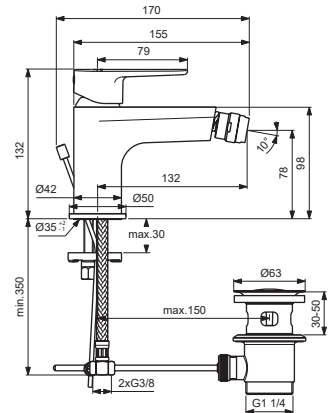

TYRIA

Ideal Standard

Produced from: August 2017-May 2021

BC155AA

BC246AA

Pos.	Signify	Spare parts-Nr.	Quantity	Pos.	Signify	Spare parts-Nr.	Quantity
1	Lever ,w/logo-compl.	B961471AA	1 Set				
2	Cap decorative	B964696NU	1 Pcs.				
3	Cap	B961473AA	1 Pcs.				
4	Screw M38x1.5	B961474NU	1 Pcs.				
5	Cartridge Ø35mm,w/click	B961476NU	1 Pcs.				
6	Ball joint M24x1	A960063AA	1 Pcs.				
7	Neop.cascade M24x1-A	A960321AA	1 Pcs.				
	Aerator M24x1, 5l/min	B960754AA	1 Pcs. (for BC155AA)				
8	Rosette decorative	B960712AA	1 Pcs.				
9	Connecting set	B964702NU	1 Pcs.				
10	Pop-up drain ass.	A962991AA	1 Pcs.				
11	Flex hose F3/8 /L445	A963600NU	1 Pcs.				
12	Pop up waste-compl.	B961384AA	1 Pcs.				

TYRIA

Ideal Standard

Produced from: June 2021

BC155AA

BC246AA

Pos.	Signify	Spare parts-Nr.	Quantity	Pos.	Signify	Spare parts-Nr.	Quantity
1	Lever ,w/logo-compl.	B961644AA	1 Set				
2	Cap decorative	B964696NU	1 Pcs.				
3	Cover cap	A861080AA	1 Pcs.				
4	Screw M38x1.5	B961645NU	1 Pcs.				
5	Cartridge Ø28mm	A861397NU	1 Pcs.				
	Cartridge Ø28mm	A861398NU	1 Pcs. (for BC246AA)				
6	Ball joint M24x1	A960063AA	1 Pcs.				
7	Neop.cascade M24x1-A	A960321AA	1 Pcs.				
	Aerator M24x1, 5l/min	B960754AA	1 Pcs. (for BC155AA)				
8	Rosette decorative	B960712AA	1 Pcs.				
9	Connecting set	B964702NU	1 Pcs.				
10	Pop-up drain ass.	A962991AA	1 Pcs.				
11	Fl.hose G3/8/M8x1 /L500	A962005NU	1 Pcs.				
12	Pop up waste-compl.	B961384AA	1 Pcs.				