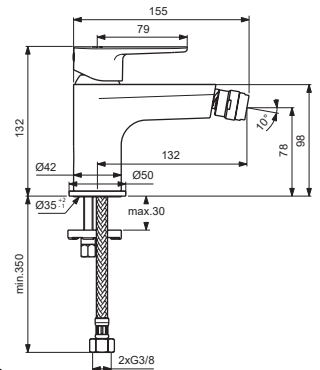

TYRIA

Ideal Standard

Produced from: June 2021

BC155AA

BC246AA

Pos.	Signify	Spare parts-Nr.	Quantity	Pos.	Signify	Spare parts-Nr.	Quantity
1	Lever ,w/logo-compl.	B961644AA	1 Set				
2	Cap decorative	B964696NU	1 Pcs.				
3	Cover cap	A861080AA	1 Pcs.				
4	Screw M38x1.5	B961645NU	1 Pcs.				
5	Cartridge Ø28mm	A861397NU	1 Pcs.				
	Cartridge Ø28mm	A861398NU	1 Pcs. (for BC246AA)				
6	Ball joint M24x1	A960063AA	1 Pcs.				
7	Neop.cascade M24x1-A	A960321AA	1 Pcs.				
	Aerator M24x1, 5l/min	B960754AA	1 Pcs. (for BC155AA)				
8	Rosette decorative	B960712AA	1 Pcs.				
9	Connecting set	B964702NU	1 Pcs.				
10	Pop-up drain ass.	A962991AA	1 Pcs.				
11	Fl.hose G3/8/M8x1 /L500	A962005NU	1 Pcs.				
12	Pop up waste-compl.	B961384AA	1 Pcs.				

TYRIA

Ideal Standard

Produced from: Dec. 2021

BC155AA

BC246AA

Pos.	Signify	Spare parts-Nr.	Quantity	Pos.	Signify	Spare parts-Nr.	Quantity
1	Lever ,w/logo-compl.	B961644AA	1 Set				
2	Cap decorative	B964696NU	1 Pcs.				
3	Cover cap	A861080AA	1 Pcs.				
4	Screw M38x1.5	B961645NU	1 Pcs.				
5	Cartridge Ø28mm	A861397NU	1 Pcs.				
6	Ball joint M24x1	A960063AA	1 Pcs.				
7	Aerator M24x1, 5l/min	B960754AA	1 Pcs.				
8	Rosette decorative	B960712AA	1 Pcs.				
9	Connecting set	B964702NU	1 Pcs.				
10	Pop-up drain ass.	A962991AA	1 Pcs.				
11	Fl.hose G3/8/M8x1 /L500	A962005NU	1 Pcs.				
12	Pop up waste-compl.	B961384AA	1 Pcs.				