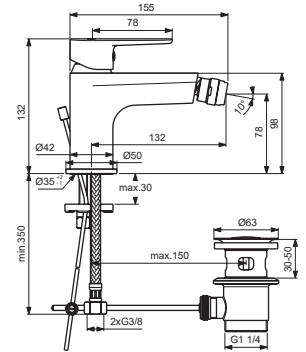

TYRIA

Ideal Standard

Produced from: August 2017-May 2021

BC155AA

BC246AA

Pos.	Signify	Spare parts-Nr.	Quantity	Pos.	Signify	Spare parts-Nr.	Quantity
1	Lever ,w/logo-compl.	B961471AA	1 Set				
2	Cap decorative	B964696NU	1 Pcs.				
3	Cap	B961473AA	1 Pcs.				
4	Screw M38x1.5	B961474NU	1 Pcs.				
5	Cartridge Ø35mm,w/click	B961476NU	1 Pcs.				
6	Ball joint M24x1	A960063AA	1 Pcs.				
7	Neop.cascade M24x1-A	A960321AA	1 Pcs.				
	Aerator M24x1, 5l/min	B960754AA	1 Pcs. (for BC155AA)				
8	Rosette decorative	B960712AA	1 Pcs.				
9	Connecting set	B964702NU	1 Pcs.				
10	Pop-up drain ass.	A962991AA	1 Pcs.				
11	Flex hose F3/8 /L445	A963600NU	1 Pcs.				
12	Pop up waste-compl.	B961384AA	1 Pcs.				

TYRIA

Ideal Standard

Produced from: June 2021

BC155AA

BC246AA

Pos.	Signify	Spare parts-Nr.	Quantity	Pos.	Signify	Spare parts-Nr.	Quantity
1	Lever ,w/logo-compl.	B961644AA	1 Set				
2	Cap decorative	B964696NU	1 Pcs.				
3	Cover cap	A861080AA	1 Pcs.				
4	Screw M38x1.5	B961645NU	1 Pcs.				
5	Cartridge Ø28mm	A861397NU	1 Pcs.				
	Cartridge Ø28mm	A861398NU	1 Pcs. (for BC246AA)				
6	Ball joint M24x1	A960063AA	1 Pcs.				
7	Neop.cascade M24x1-A	A960321AA	1 Pcs.				
	Aerator M24x1, 5l/min	B960754AA	1 Pcs. (for BC155AA)				
8	Rosette decorative	B960712AA	1 Pcs.				
9	Connecting set	B964702NU	1 Pcs.				
10	Pop-up drain ass.	A962991AA	1 Pcs.				
11	Fl.hose G3/8/M8x1 /L500	A962005NU	1 Pcs.				
12	Pop up waste-compl.	B961384AA	1 Pcs.				