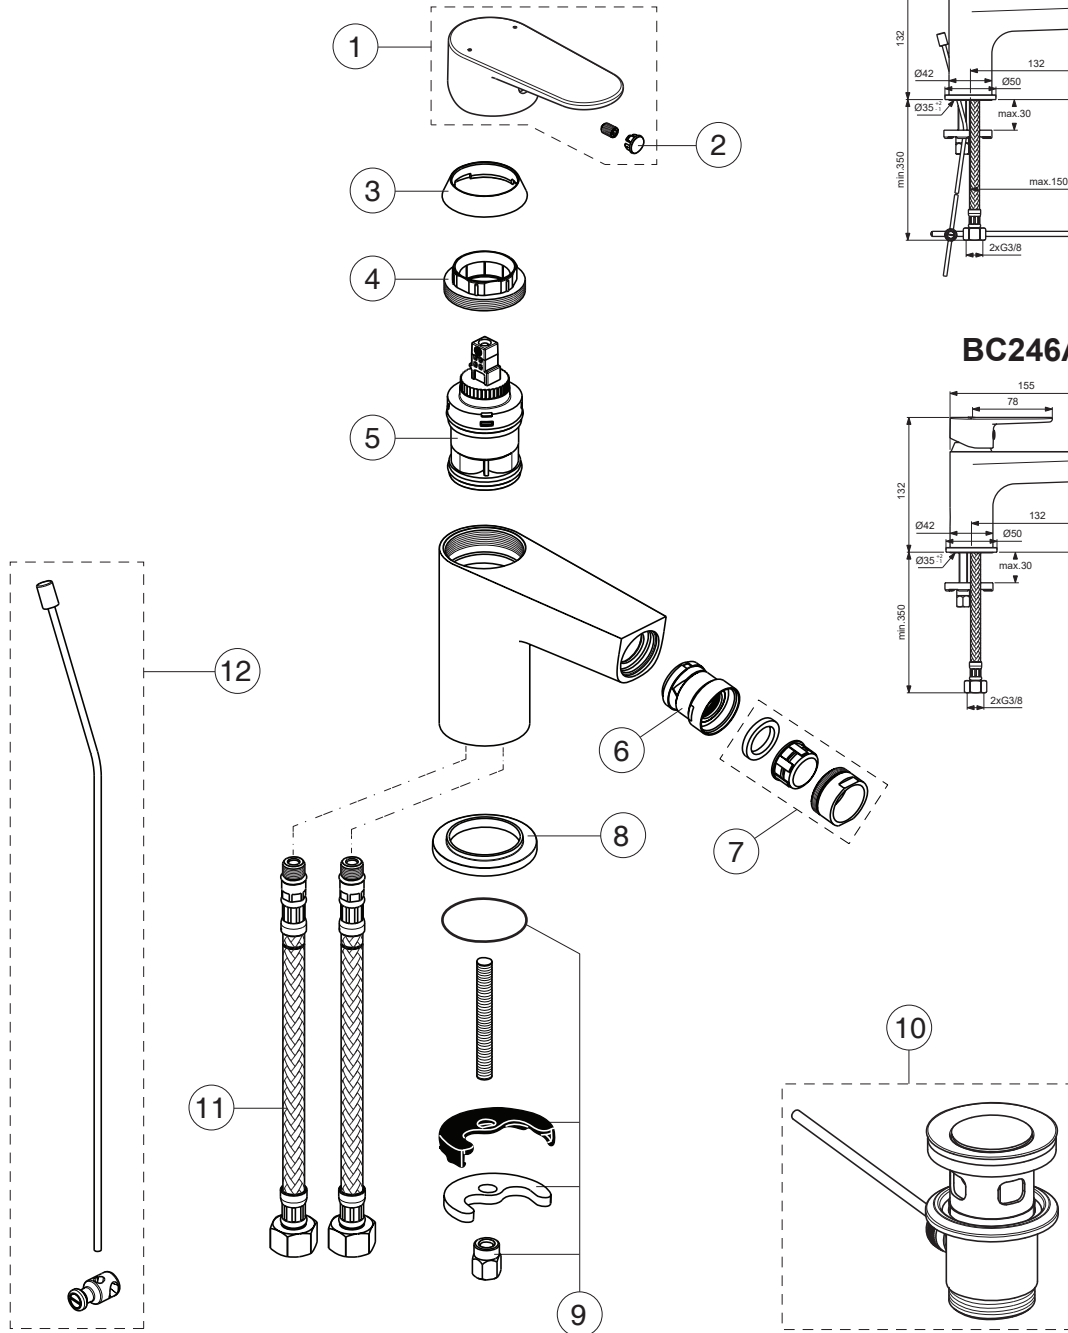

TYRIA

Ideal Standard

Produced from: August 2017-May 2021

BC155AA

BC246AA

Pos.	Signify	Spare parts-Nr.	Quantity	Pos.	Signify	Spare parts-Nr.	Quantity
1	Lever ,w/logo-compl.	B961471AA	1 Set				
2	Cap decorative	B964696NU	1 Pcs.				
3	Cap	B961473AA	1 Pcs.				
4	Screw M38x1.5	B961474NU	1 Pcs.				
5	Cartridge Ø35mm,w/click	B961476NU	1 Pcs.				
6	Ball joint M24x1	A960063AA	1 Pcs.				
7	Neop.cascade M24x1-A	A960321AA	1 Pcs.				
	Aerator M24x1, 5l/min	B960754AA	1 Pcs. (for BC155AA)				
8	Rosette decorative	B960712AA	1 Pcs.				
9	Connecting set	B964702NU	1 Pcs.				
10	Pop-up drain ass.	A962991AA	1 Pcs.				
11	Flex hose F3/8 /L445	A963600NU	1 Pcs.				
12	Pop up waste-compl.	B961384AA	1 Pcs.				

TYRIA

Ideal Standard

Produced from: June 2021

BC155AA

BC246AA

Pos.	Signify	Spare parts-Nr.	Quantity	Pos.	Signify	Spare parts-Nr.	Quantity
1	Lever ,w/logo-compl.	B961644AA	1 Set				
2	Cap decorative	B964696NU	1 Pcs.				
3	Cover cap	A861080AA	1 Pcs.				
4	Screw M38x1.5	B961645NU	1 Pcs.				
5	Cartridge Ø28mm	A861397NU	1 Pcs.				
	Cartridge Ø28mm	A861398NU	1 Pcs. (for BC246AA)				
6	Ball joint M24x1	A960063AA	1 Pcs.				
7	Neop.cascade M24x1-A	A960321AA	1 Pcs.				
	Aerator M24x1, 5l/min	B960754AA	1 Pcs. (for BC155AA)				
8	Rosette decorative	B960712AA	1 Pcs.				
9	Connecting set	B964702NU	1 Pcs.				
10	Pop-up drain ass.	A962991AA	1 Pcs.				
11	Fl.hose G3/8/M8x1 /L500	A962005NU	1 Pcs.				
12	Pop up waste-compl.	B961384AA	1 Pcs.				