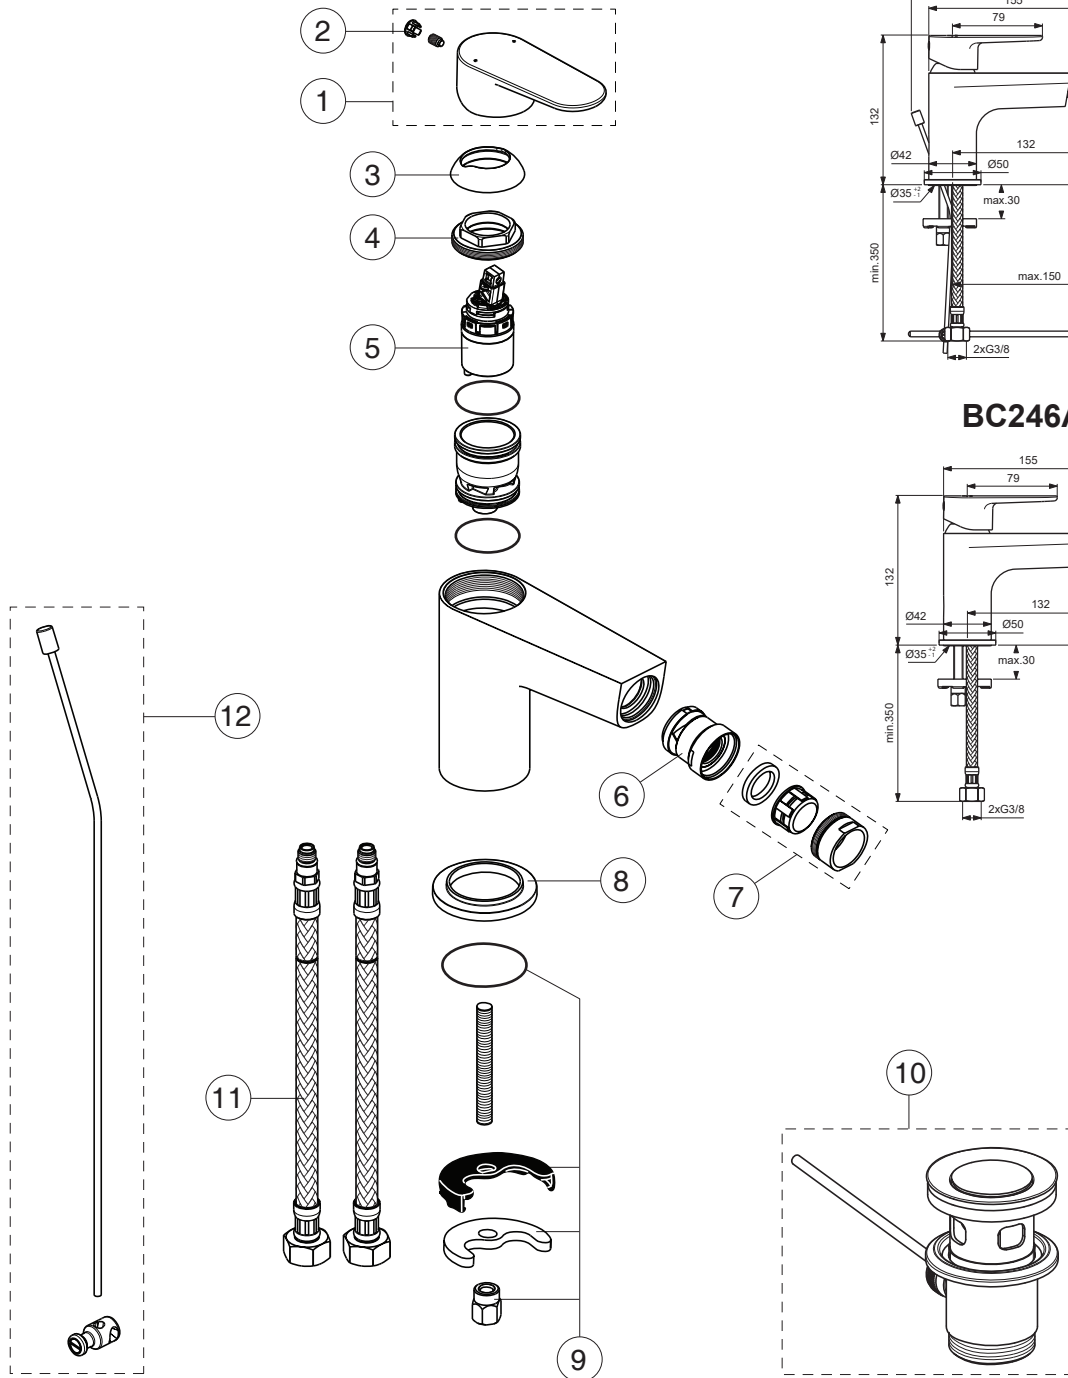

TYRIA

Ideal Standard

Produced from: June 2021

BC155AA

BC246AA

Pos.	Signify	Spare parts-Nr.	Quantity	Pos.	Signify	Spare parts-Nr.	Quantity
1	Lever ,w/logo-compl.	B961644AA	1 Set				
2	Cap decorative	B964696NU	1 Pcs.				
3	Cover cap	A861080AA	1 Pcs.				
4	Screw M38x1.5	B961645NU	1 Pcs.				
5	Cartridge Ø28mm	A861397NU	1 Pcs.				
	Cartridge Ø28mm	A861398NU	1 Pcs. (for BC246AA)				
6	Ball joint M24x1	A960063AA	1 Pcs.				
7	Neop.cascade M24x1-A	A960321AA	1 Pcs.				
	Aerator M24x1, 5l/min	B960754AA	1 Pcs. (for BC155AA)				
8	Rosette decorative	B960712AA	1 Pcs.				
9	Connecting set	B964702NU	1 Pcs.				
10	Pop-up drain ass.	A962991AA	1 Pcs.				
11	Fl.hose G3/8/M8x1 /L500	A962005NU	1 Pcs.				
12	Pop up waste-compl.	B961384AA	1 Pcs.				

TYRIA

Ideal Standard

Produced from: Dec. 2021

BC155AA

BC246AA

Pos.	Signify	Spare parts-Nr.	Quantity	Pos.	Signify	Spare parts-Nr.	Quantity
1	Lever ,w/logo-compl.	B961644AA	1 Set				
2	Cap decorative	B964696NU	1 Pcs.				
3	Cover cap	A861080AA	1 Pcs.				
4	Screw M38x1.5	B961645NU	1 Pcs.				
5	Cartridge Ø28mm	A861397NU	1 Pcs.				
6	Ball joint M24x1	A960063AA	1 Pcs.				
7	Aerator M24x1, 5l/min	B960754AA	1 Pcs.				
8	Rosette decorative	B960712AA	1 Pcs.				
9	Connecting set	B964702NU	1 Pcs.				
10	Pop-up drain ass.	A962991AA	1 Pcs.				
11	Fl.hose G3/8/M8x1 /L500	A962005NU	1 Pcs.				
12	Pop up waste-compl.	B961384AA	1 Pcs.				