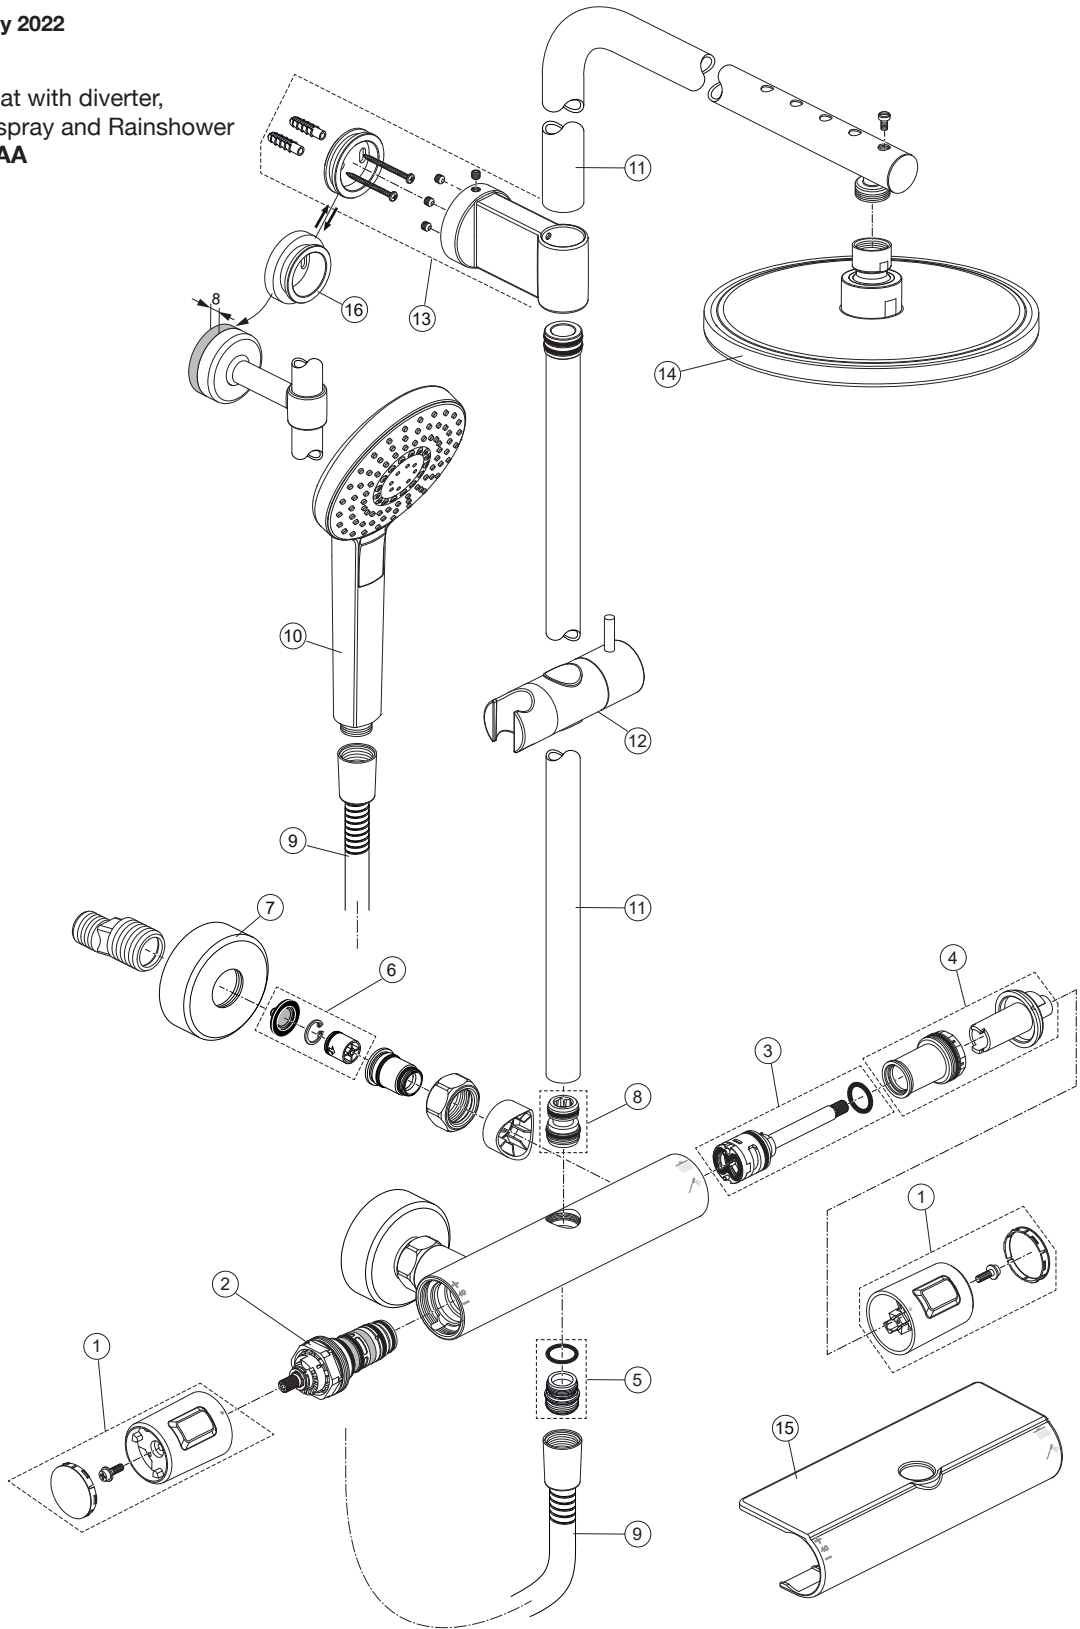

Produced from: July 2022

Shower Thermostat with diverter,
shower bar, handspray and Rainshower
chrome **A7628AA**

Pos.	Description	Part-Number	Qty.	Pos.	Description	Part-Number	Qty.
1	Handle cpl.	A 861 370 AA	1 Set	11	Telescope Shower bar	A 861 541 AA	1 pcs
2	Thermostatic Cartridge cpl.	A 861 371 NU	1 pcs	12	Slider & holder f. handshr.	B 961 024 AA	1 Set
3	Stop valve with diverter	A 861 375 NU	1 Set	13	Wall fixation complete	A 861 539 AA	1 pcs
4	Thread ring + stopring cpl.	A 861 376 NU	1 Set	14	Headshower Ø250	A 861 273 AA	1 pcs
5	Nipple G1/2 outside cpl.	A 861 374 NU	1 Set	15	Warp over shelf	A 861 383 AA	1 pcs
6	Non-return valve	A 861 372 NU	1 Set				
7	Escutcheon	A 861 139 AA	1 pcs	16	Fixing plate extension 8mm	A 861 508 AA	1 pcs
8	Connection nipple cpl.	A 861 385 NU	1 Set				
9	Shower hose 1750 mm	BE 175 AA	1 pcs				
10	Handspray Ø110-3F-8l/min	B 2231 AA	1 pcs				