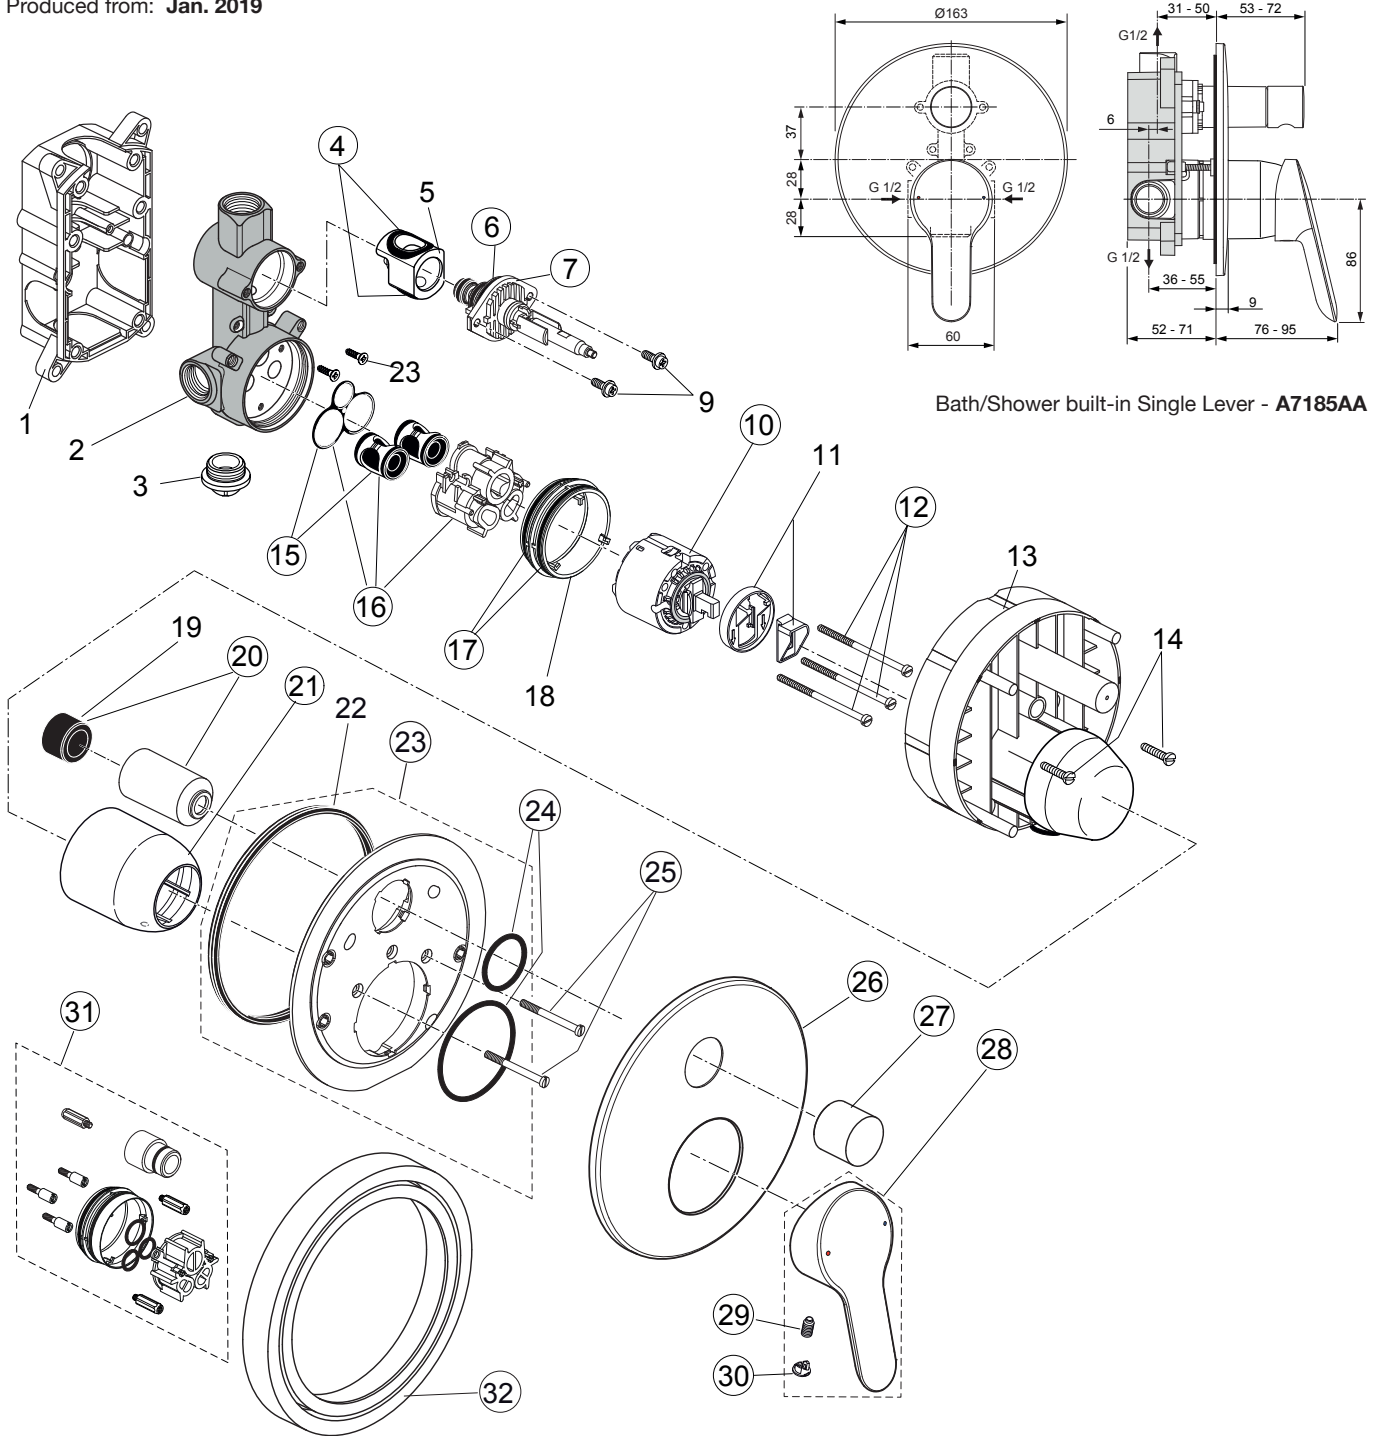

Produced from: Jan. 2019

Bath/Shower built-in Single Lever - A7185AA

Pos.	Description	Part-Number	Qty.	Pos.	Description	Part-Number	Qty.
1	Plastic box			19	Adapter rubber		
2	Body (built-in version)			20	Cover / Cap for diverter	A 860 902 AA	1 Set
3	Plug G1/2			21	Cap	A 963 571 AA*	1 pcs
4	O - ring set	A 963 523 NU	1 Set	22	Seal ring (Profil		
5	Insert for diverter			23	Escut. holder cpl. +pos25	A 860 899 NU*	1 Set
6	O - ring Ø 28,3 x 1,78	A 963 925 NU	1 pcs	24	O - ring set	A 961 649 NU*	1 Set
7	Diverter complete	A 963 952 NU	1 Set	25	Cylindrical screw M4x39	A 963 176 NU	3 pcs
9	Screw M4 x 12			26	Escutcheon Ø 163 B/S	A 860 945 AA	1 pcs
10	Cartridge with pos.11	A 960 500 NU	1 Set	27	Pull knob	A 860 989 AA	1 pcs
11	Volume control			28	Lever cpl. with Logo ISI	A 861 324 AA	1 Set
12	Cylindrical screw M4x69	A 963 783 NU	3 pcs	29	Thread pin M5x10 DIN 915	A 963 309 NU	1 pcs
13	Plaster guard			30	Cap for handle	B 960 473 AA*	1 pcs
14	Cylindrical screw M4 x 14			31	Extension kit 20mm	A 6680 AA	1 Set
15	Low noise insert complete	A 963 954 NU	1 Set	32	Distanceframe 20mm	A 6677 AA	1 Set
16	Plastic insert	A 861 000 NU	1 Set				
17	O - ring Ø 47,3 x 1,78	A 963 526 NU	2 pcs				
18	Plastic ring						

*Universal set (not all parts needed)