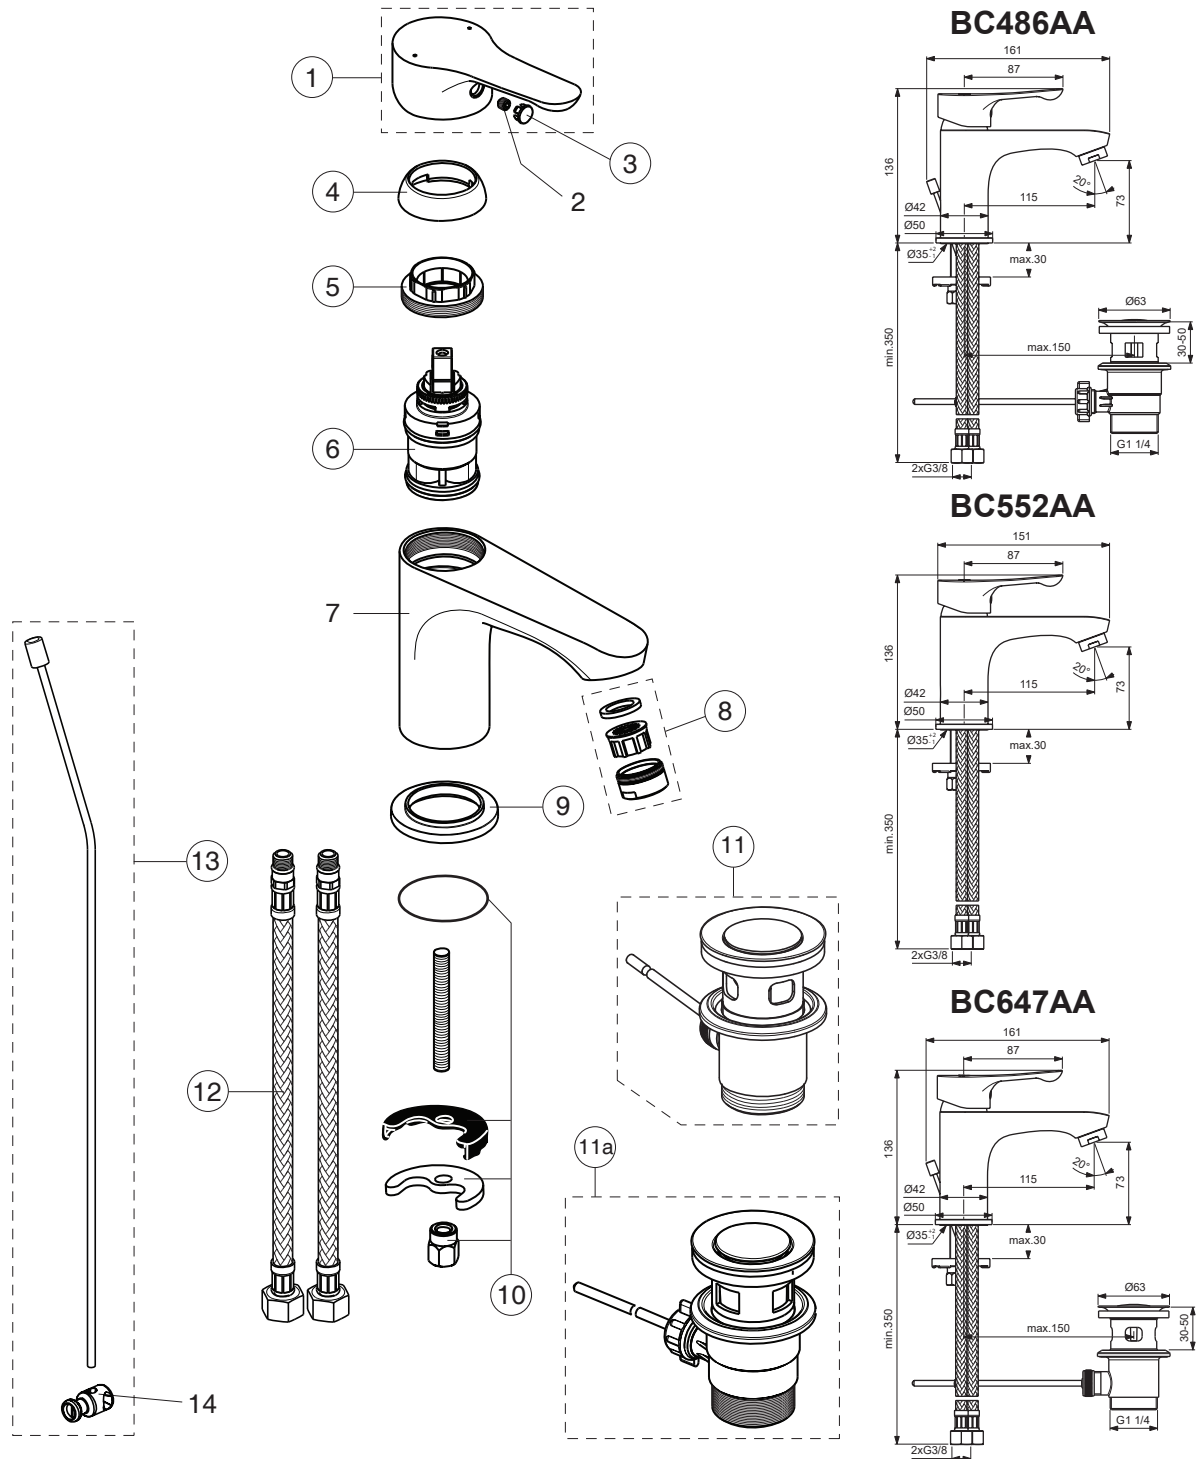

ALPHA

Pos.	Signify	Spare parts-Nr.	Quantity	Pos.	Signify	Spare parts-Nr.	Quantity
1	Lever, w/logo-compl.	B961564AA	1 Set	14	Pop up waste shackle		1 Pcs.
2	Screw M5x6		1 Pcs.				
3	Cap decorative	B964696NU	1 Pcs.				
4	Cap	B964697AA	1 Pcs.				
5	Screw M38x1.5	B961474NU	1 Pcs.				
6	Cartridge Ø35mm, w/click	B961476NU	1 Pcs.				
7	Body basin		1 Pcs.				
8	Casc. perlator M24x1-A	A960321AA	1 Pcs.				
9	Rosette decorative	B960712AA	1 Pcs.				
10	Connecting set	B964702NU	1 Pcs.				
11	Pop-up drain ass.	A962991AA	1 Pcs.				
11a	Pop-up waste-plastic	B964550AA	1 Pcs.				
12	Flex pexhose G3/8 /L445	A963600NU	1 Pcs.				
13	Pop up waste-compl.	B961384AA	1 Pcs.				