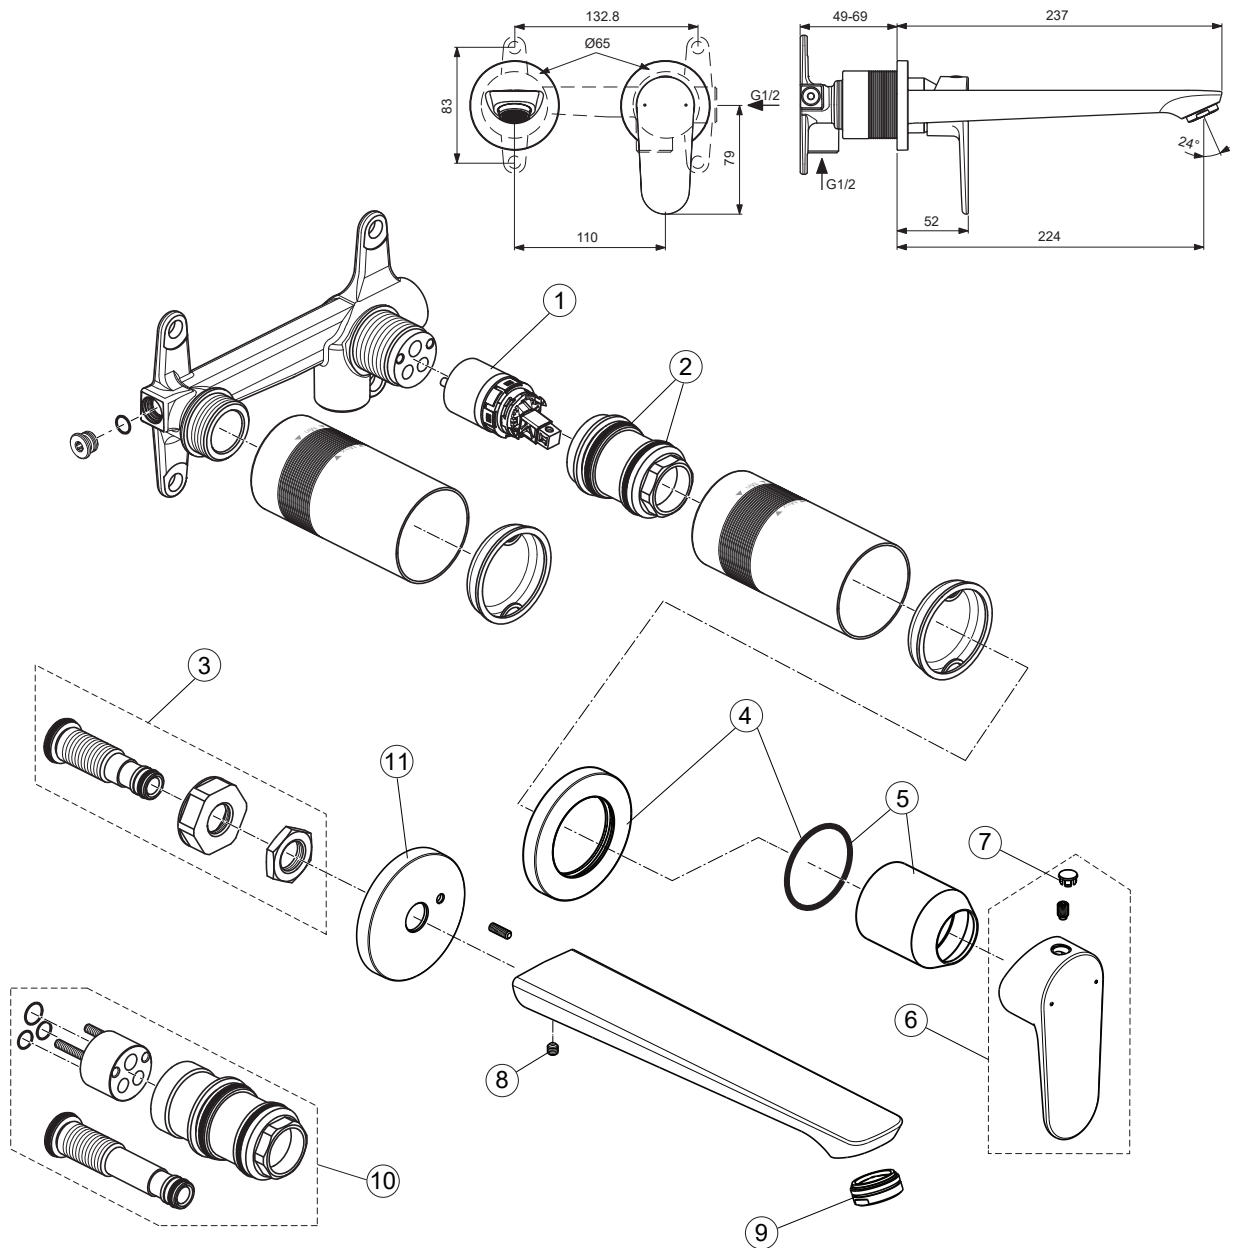

CERAFINE MODEL O

Ideal Standard

BD133XX

For XX=Coverage-Designate:

AA=chrome, XG=silk black

For Instance:

B961644AA for chrome

Pos.	Signify	Spare parts-Nr.	Quantity	Pos.	Signify	Spare parts-Nr.	Quantity
1	Cartridge Ø28mm	A861397NU*	1 Set				
2	O-Ring Ø32x2	A961793NU	2 Pcs.				
3	Connector nipple-compl.	A861422NU	1 Set				
4	Escutcheon with O-Ring	A861433XX	1 Set				
5	Cover cap with O-Ring	B961707XX	1 Set				
6	Lever, w/logo-set	B961644XX	1 Set				
7	Cap decorative	B964696NU	1 Pcs.				
8	Screw M5x5	A962625NU	3 Pcs.				
9	Aerator M24x1-5 l/min	B961383XX	1 Pcs.				
10	Extension kit 20mm longer	A861428NU	1 Set				
11	Escutcheon	A861488XX	1 Pcs.				

*Universal set (not all parts needed)