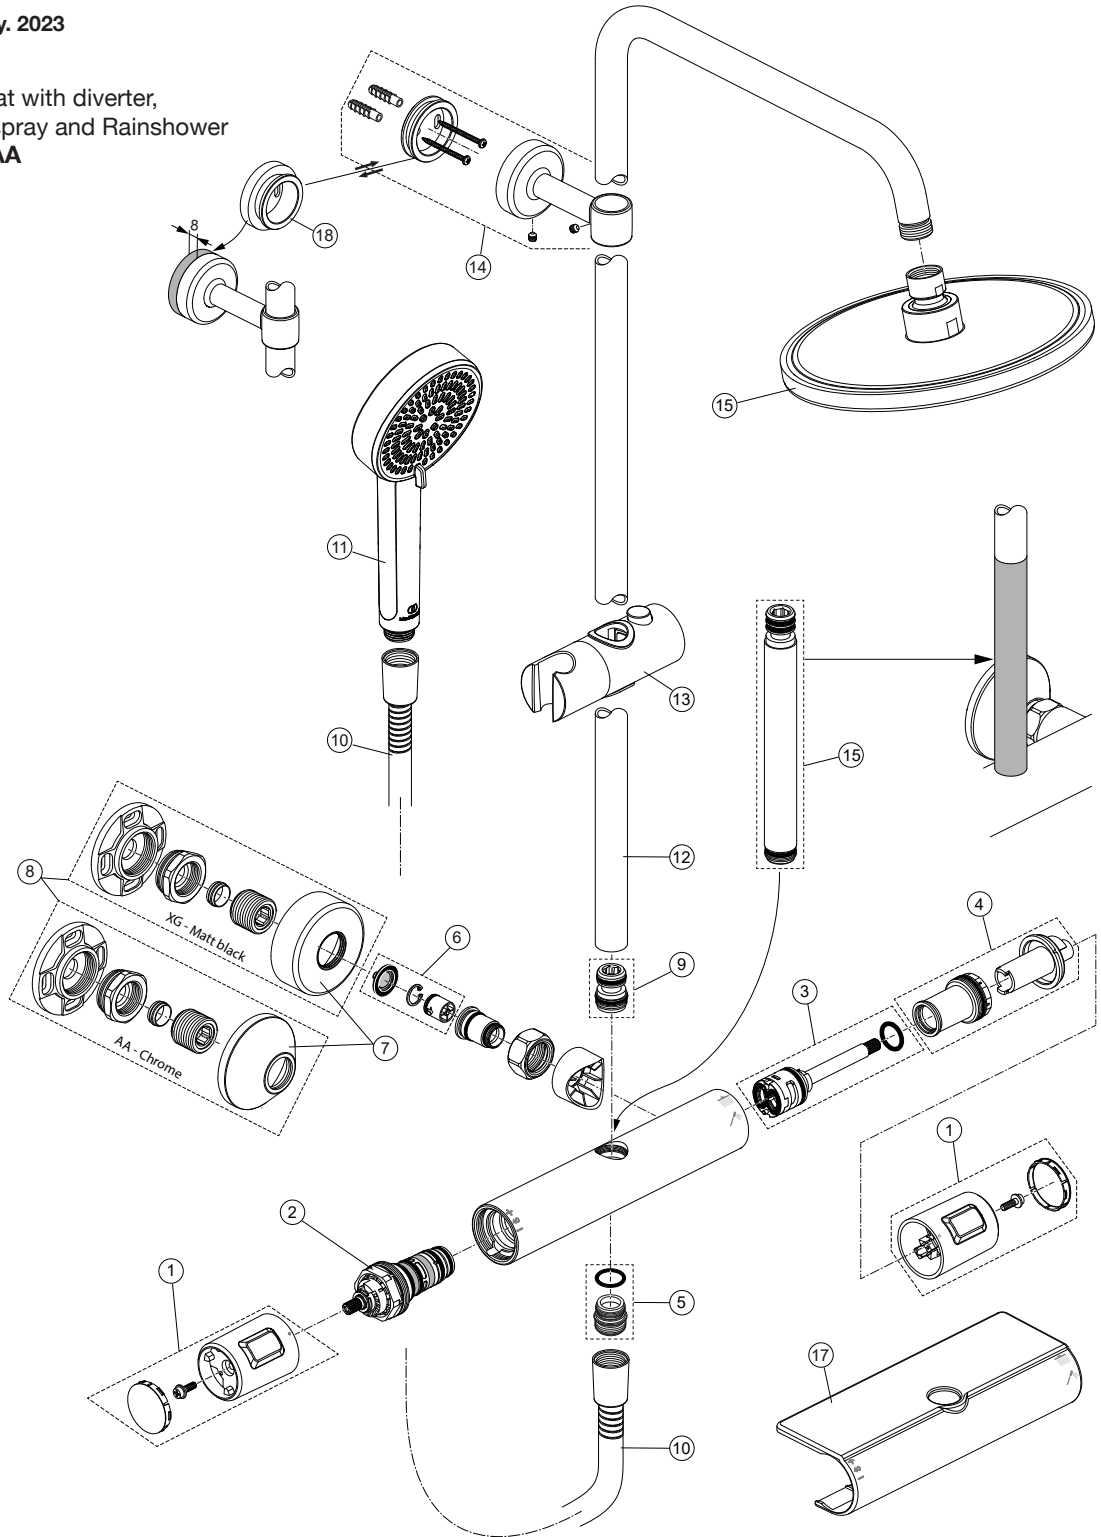

Produced from: **May. 2023**

Shower Thermostat with diverter,
shower bar, handspray and Rainshower
chrome **A7211AA**

Replace XX with the appropriate finish code

Chrome = AA Matt black = XG

Example spare part order:

A 962 391 AA in Chrome

Pos.	Description	Part-Number	Qty.	Pos.	Description	Part-Number	Qty.
1	Handle cpl.	A 861 370 XX	1 Set	11	Handspray Ø100-3F-8l/min	BD 580 XX	1 pcs
2	Thermostatic Cartridge cpl.	A 861 371 NU	1 pcs	12	Shower bar 1100 mm	A 861 377 XX	1 pcs
3	Stop valve with diverter	A 861 375 NU	1 Set		Shower bar 1000 mm	A 861 330 XX	1 pcs
4	Thread ring + stopring cpl.	A 861 376 NU	1 Set	13	Slider & holder f. handspr.	B 960 976 XX	1 Set
5	Nipple G1/2 outside cpl.	A 861 374 NU	1 Set	14	Wall fixation complete	A 861 331 XX	1 pcs
6	Non-return valve	A 861 372 NU	1 Set	15	Headshower Ø260	BD 581 XX	1 pcs
7	Escutcheon	A 960 914 AA	1 pcs	16	Extension kit 150mm long	A 861 379 XX	1 Set
	Escutcheon	B 961 016 XG	1 pcs		Extension kit 300mm long	A 861 380 XX	1 Set
8	Shower bracket (connect.)	A 861 504 AA	1 Set	17	Warp over shelf	A 861 383 AA	1 pcs
	Shower bracket (connect.)	B 961 042 XG	1 Set	18	Fixing plate extension 8mm	A 861 508 XX	1 pcs
9	Connection nipple cpl.	A 861 385 NU	1 Set				
10	Shower hose 1750 mm	BE175 XX	1 pcs				