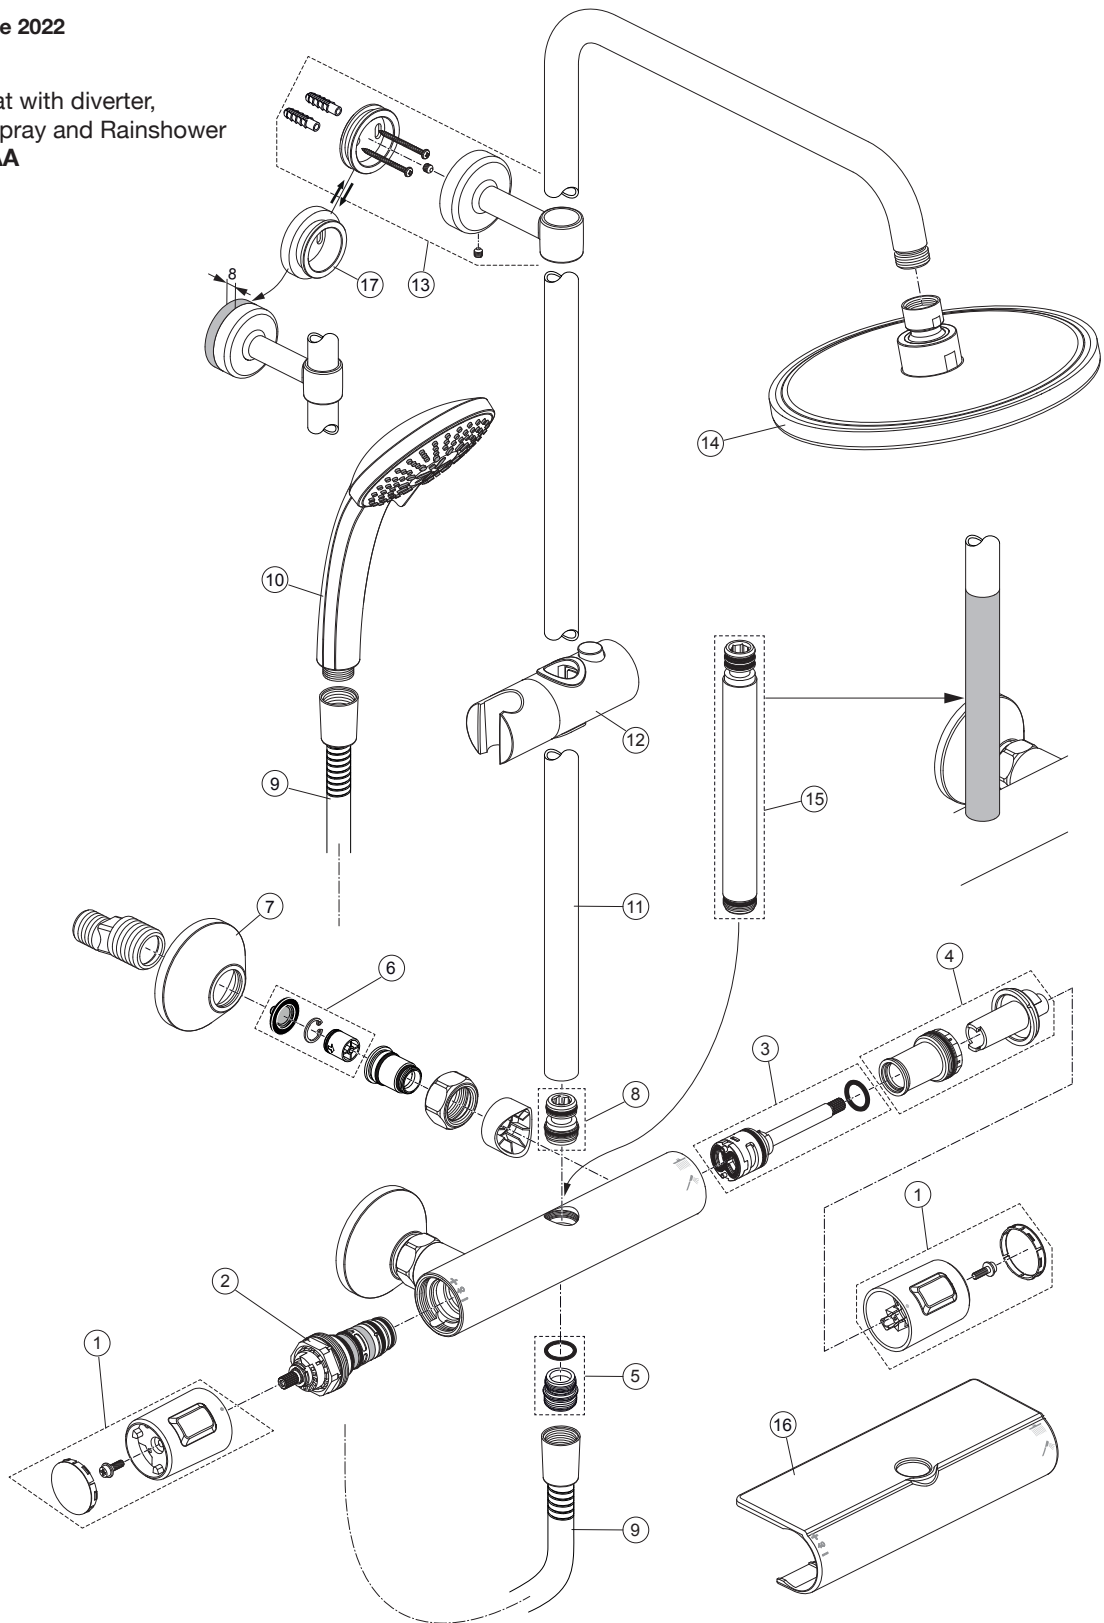

Produced from: **June 2022**

Shower Thermostat with diverter,
shower bar, handspray and Rainshower
chrome **A7627AA**

Pos.	Description	Part-Number	Qty.	Pos.	Description	Part-Number	Qty.
1	Handle cpl.	A 861 370 AA	1 Set	11	Shower bar 1100 mm	A 861 377 AA	1 pcs
2	Thermostatic Cartridge cpl.	A 861 371 NU	1 pcs	12	Shower bar 1000 mm	A 861 330 AA	1 pcs
3	Stop valve with diverter	A 861 375 NU	1 Set	13	Slider & holder f. handspr.	B 960 976 AA	1 Set
4	Thread ring + stopring cpl.	A 861 376 NU	1 Set	14	Wall fixation complete	A 861 331 AA	1 pcs
5	Nipple G1/2 outside cpl.	A 861 374 NU	1 Set	15	Headshower Ø250	A 861 273 AA	1 pcs
6	Non-return valve	A 861 372 NU	1 Set	16	Extension kit 150mm long	A 861 379 AA	1 Set
7	Escutcheon	A 960 914 AA	1 pcs	17	Extension kit 300mm long	A 861 380 AA	1 Set
8	Connection nipple cpl.	A 861 385 NU	1 Set	16	Warp over shelf	A 861 383 AA	1 pcs
9	Shower hose 1500 mm	A 3330 AA	1 pcs	17	Fixing plate extension 8mm	A 861 508 AA	1 pcs
10	Handspray Ø100-3F-8l/min	B 9403 AA	1 pcs				