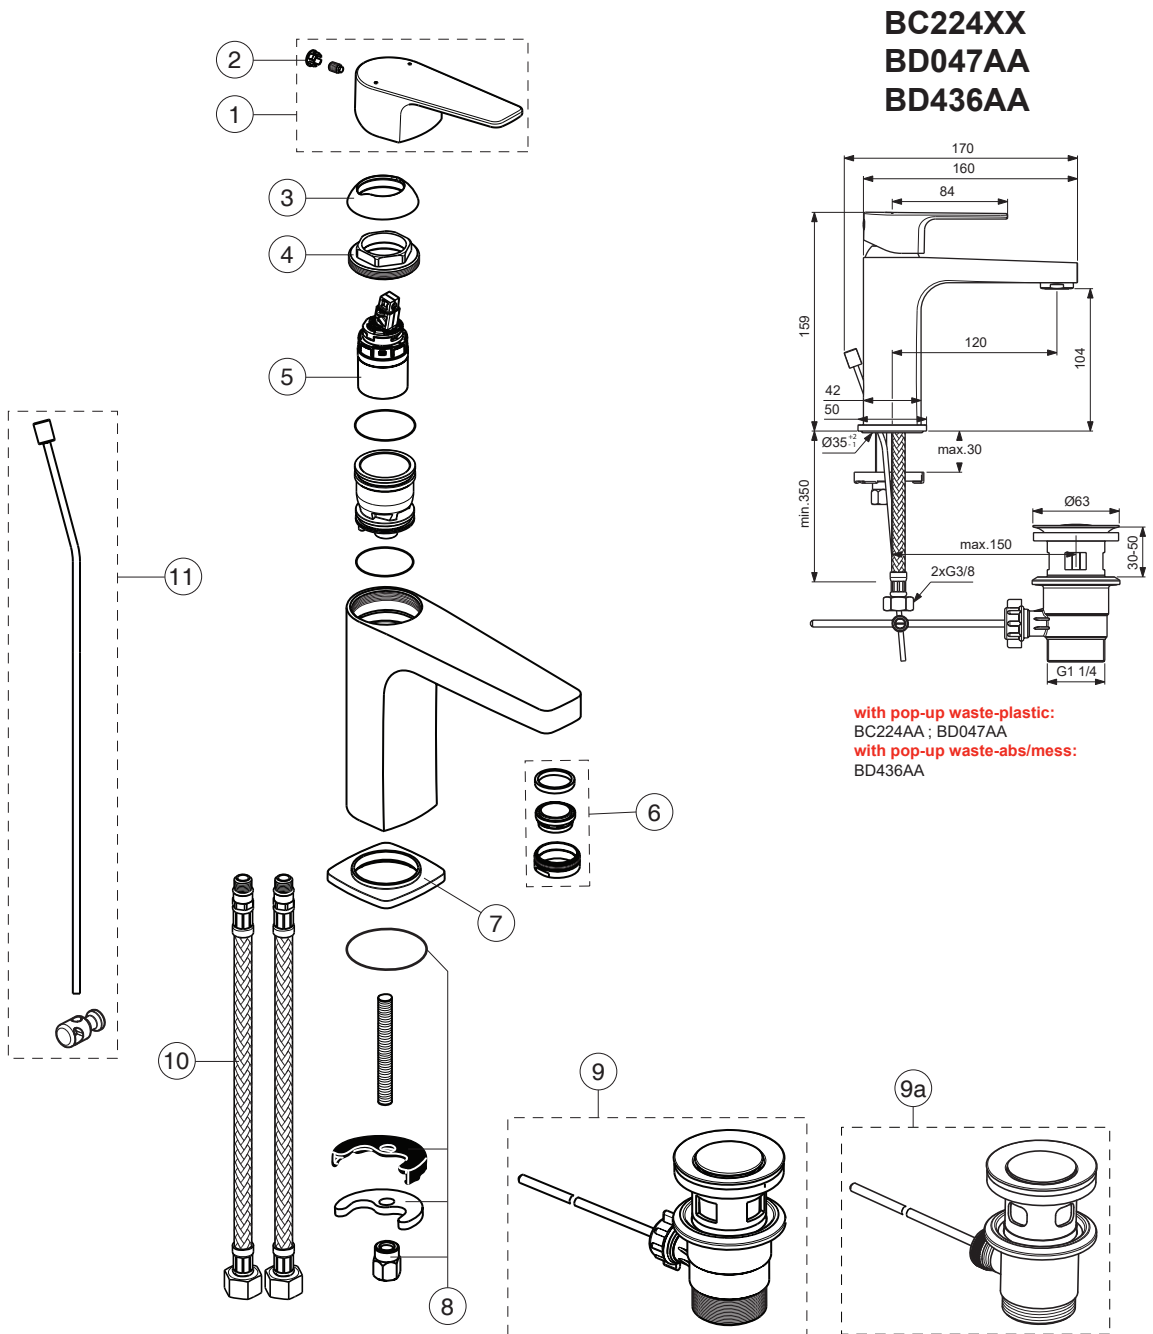

ESLA

Ideal Standard

**BC224XX  
BD047AA  
BD436AA**

**with pop-up waste-plastic:**  
BC224AA ; BD047AA  
**with pop-up waste-abs/mess:**  
BD436AA

**For XX=Coverage-Designate:**

AA=chrome,U4=matt black RAL 9005/chrome

**For Instance:**

B961652AA for chrome

Pos.	Signify	Spare parts-Nr.	Quantity	Pos.	Signify	Spare parts-Nr.	Quantity
1	Lever,w/logo-compl.	B961652XX	1 Set				
2	Cap decorative	B964696NU	1 Pcs.				
3	Cover cap	A861080XX	1 Pcs.				
4	Screw M38x1.5	B961645NU	1 Pcs.				
5	Cartridge Ø28mm	A861397NU	1 Pcs.				
6	Perlator M24x1-A / 5l/min	B961383XX	1 Pcs.				
7	Rosette decorative	B961290XX	1 Pcs.				
8	Connecting set	B964551NU	1 Pcs.				
9	Pop-up waste-plastic	B964550XX	1 Pcs.				
9a	Pop-up drain ass.	A962991XX*	1 Pcs.				
10	Fl.hose G3/8/M8x1 /L500	A962005NU	1 Pcs.				
11	Pop up waste-compl.	B961241XX	1 Pcs.				
	Pop up waste-compl.	B961384XX*	1 Pcs.				

\* for BD436AA