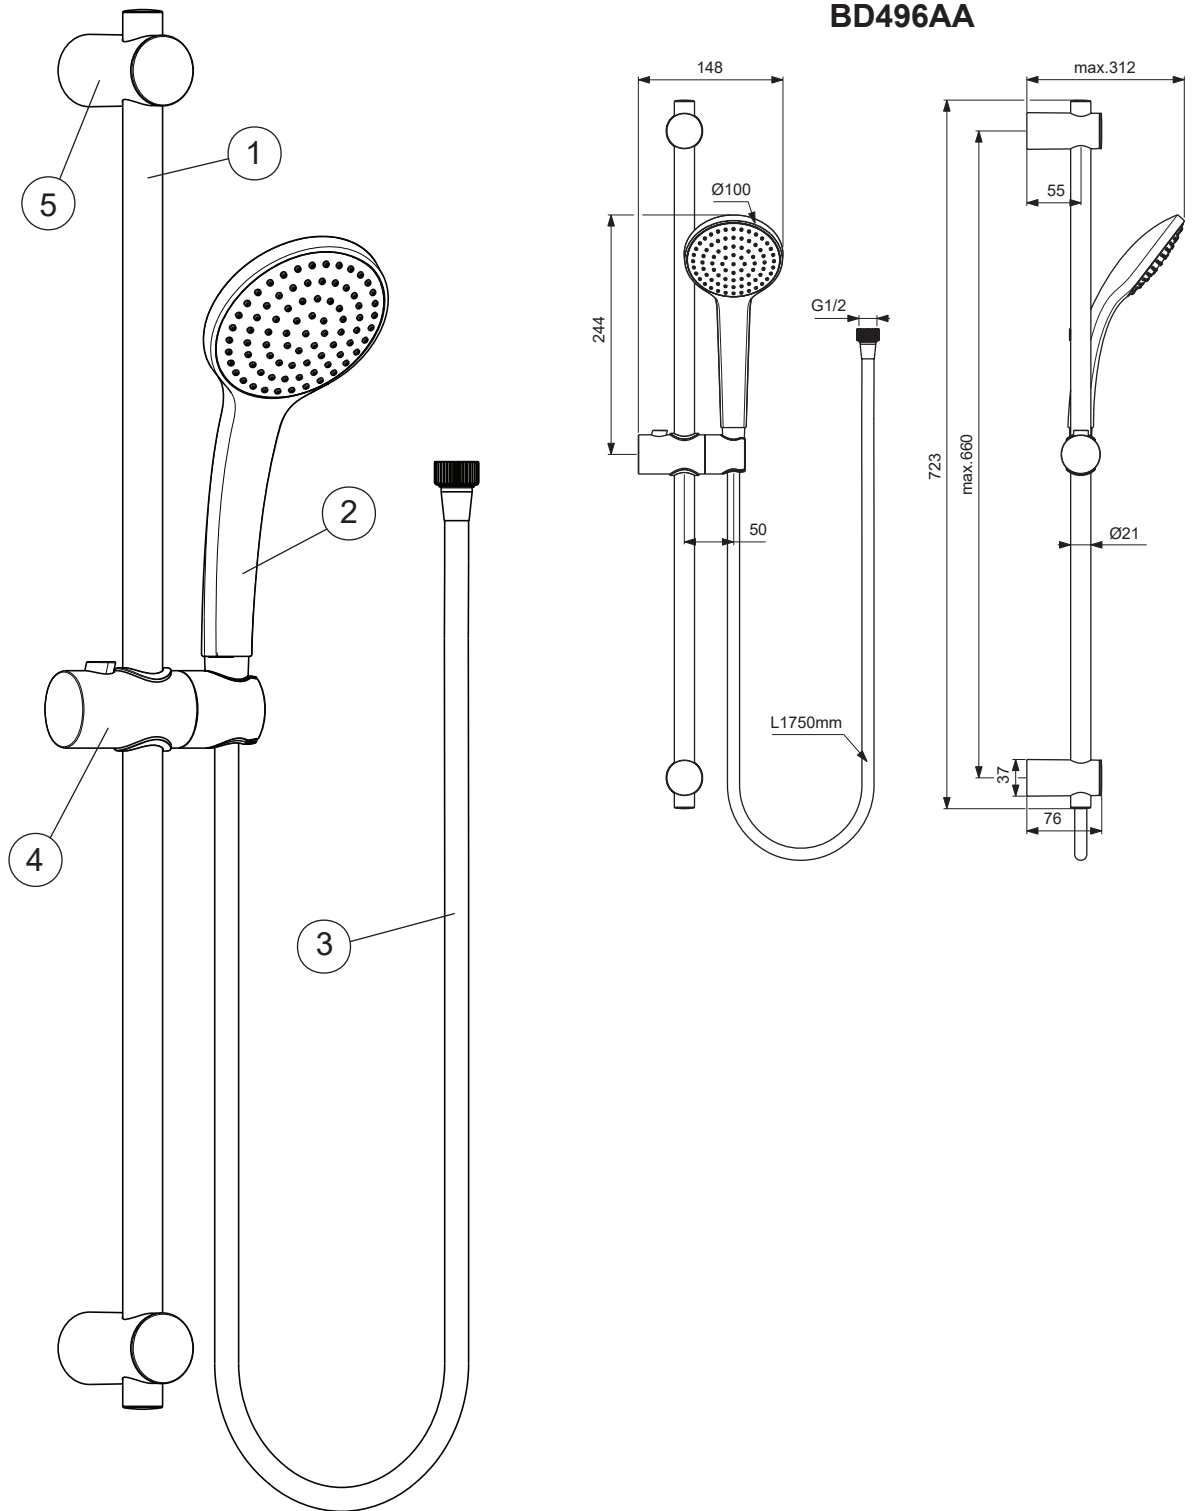

IDEALRAIN

Ideal Standard

BD496AA

Pos.	Signify	Spare parts-Nr.	Quantity
1	Sliding bar L720mm	B9421AA	1 Pcs.
2	Handshower, 1F, 8 l/min	B9402XX	1 Pcs.
3	Shower hose L1750mm	B8536AA	1 Pcs.
4	Slider set	B960976AA	1 Set
5	Consoles set	B960972AA	1 Set