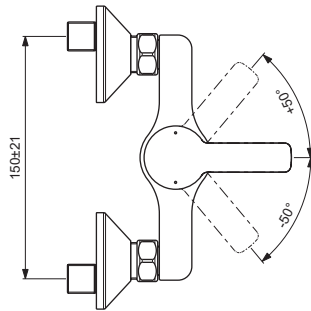

B0873AA

Pos.	Signify	Spare parts-Nr.	Quantity	Pos.	Signify	Spare parts-Nr.	Quantity
1	Lever, w/logo-compl.	B961239AA	1 Pcs.	15	Fiberring Ø24x15x2		2 Pcs.
2	Screw M5x8		1 Pcs.	16	Nipple M19x1.5 LH		2 Pcs.
3	Cap decorative	B960473AA	1 Pcs.	17	O-Ring Ø15.6x1.78		2 Pcs.
4	Rosette	B961229AA	1 Pcs.	18	Coupling nut		2 Pcs.
5	Screw M4.2x1.5	B961230NU	1 Pcs.				
6	O-Ring Ø39.1x1.3		1 Pcs.				
7	Cartridge Ø35mm	B961477NU	1 Pcs.				
8	Body shower		1 Pcs.				
9	O-Ring Ø18.2x1.7	B960270NU	1 Pcs.				
10	Nipple M2.2x1-G1/2	B964675AA	1 Pcs.				
11	Non return valve	B961346NU	1 Pcs.				
12	S-connection compl.		1 Set				
13	S-connections G1/2xG3/4		2 Pcs.				
14	Metallrosette	A963489AA	1 Pcs.				