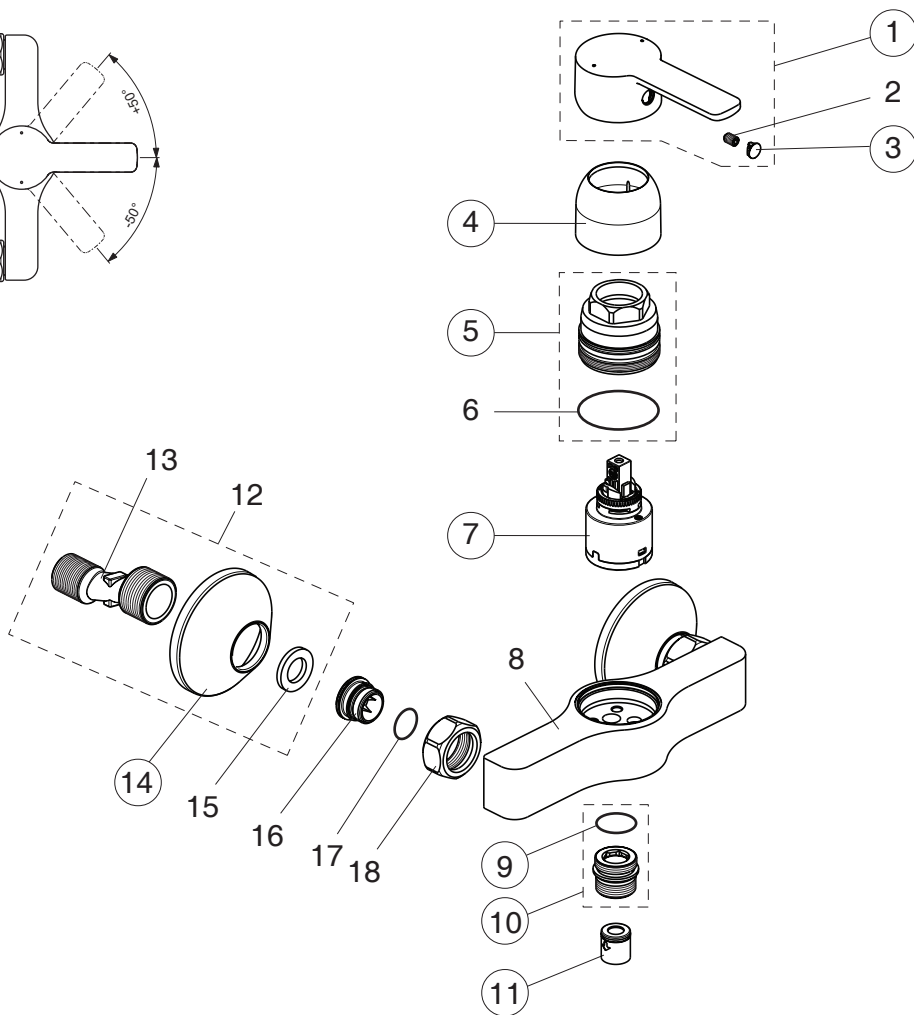

B0873AA

Pos.	Signify	Spare parts-Nr.	Quantity	Pos.	Signify	Spare parts-Nr.	Quantity
1	Lever, w/logo-compl.	B961239AA	1 Pcs.	15	Fiberring Ø24x15x2		2 Pcs.
2	Screw M5x8		1 Pcs.	16	Nipple M19x1.5 LH		2 Pcs.
3	Cap decorative	B960473AA	1 Pcs.	17	O-Ring Ø15.6x1.78		2 Pcs.
4	Rosette	B961229AA	1 Pcs.	18	Coupling nut		2 Pcs.
5	Screw M4.2x1.5	B961230NU	1 Pcs.				
6	O-Ring Ø39.1x1.3		1 Pcs.				
7	Cartridge Ø35mm	B961477NU	1 Pcs.				
8	Body shower		1 Pcs.				
9	O-Ring Ø18.2x1.7	B960270NU	1 Pcs.				
10	Nipple M2.2x1-G1/2	B964675AA	1 Pcs.				
11	Non return valve	B961346NU	1 Pcs.				
12	S-connection compl.		1 Set				
13	S-connections G1/2xG3/4		2 Pcs.				
14	Metallrosette	A963489AA	1 Pcs.				