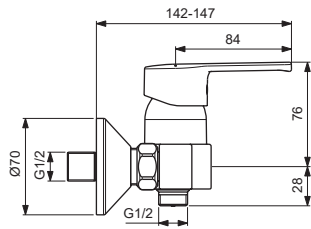

B0873AA

Pos.	Signify	Spare parts-Nr.	Quantity	Pos.	Signify	Spare parts-Nr.	Quantity
1	Lever, w/logo-compl.	B961239AA	1 Pcs.	15	Fiberring Ø24x15x2		2 Pcs.
2	Screw M5x8		1 Pcs.	16	Nipple M19x1.5 LH		2 Pcs.
3	Cap decorative	B960473AA	1 Pcs.	17	O-Ring Ø15.6x1.78		2 Pcs.
4	Rosette	B961229AA	1 Pcs.	18	Coupling nut		2 Pcs.
5	Screw M4.2x1.5	B961230NU	1 Pcs.				
6	O-Ring Ø39.1x1.3		1 Pcs.				
7	Cartridge Ø35mm	B961477NU	1 Pcs.				
8	Body shower		1 Pcs.				
9	O-Ring Ø18.2x1.7	B960270NU	1 Pcs.				
10	Nipple M2.2x1-G1/2	B964675AA	1 Pcs.				
11	Non return valve	B961346NU	1 Pcs.				
12	S-connection compl.		1 Set				
13	S-connections G1/2xG3/4		2 Pcs.				
14	Metallrosette	A963489AA	1 Pcs.				