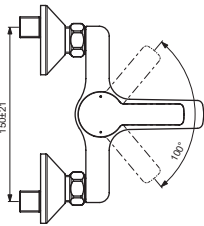

B0875AA

B0874AA

Pos.	Signify	Spare parts-Nr.	Quantity	Pos.	Signify	Spare parts-Nr.	Quantity
1	Lever,w/logo-compl.	B961239AA	1 Pcs.	15	Metallrosette	A963489AA	1 Pcs.
2	Screw M5x8		1 Pcs.	16	Fiberring Ø24x15x2		2 Pcs.
3	Cap decorative	B960473AA	1 Pcs.	17	Nipple M19x1.5 LH		2 Pcs.
4	Rosette	B961229AA	1 Pcs.	18	O-Ring Ø15.6x1.78		2 Pcs.
5	Screw M42x1.5	B961230NU	1 Pcs.	19	Coupling nut		2 Pcs.
6	O-Ring Ø39.1x1.3		1 Pcs.	20	Shower 70mm,1F	B9391AA	1 Pcs.
7	Cartridge Ø35mm	B961477NU	1 Pcs.	21	Pipe-sliding bar		1 Pcs.
8	Body bath/shower		1 Pcs.	22	Sliding bar holder	B964958AA	1 Pcs.
9	Perlator M24x1-D	A960537AA	1 Pcs.	23	Fiberring Ø16x13x1.5		2 Pcs.
10	Pull knob for diverter	B960486AA	1 Pcs.	24	Shower hose L1500mm	B964952AA	1 Pcs.
11	Diverter manual	B960168AA	1 Pcs.				
12	Rv-patrone	A960944NU	2 Pcs.				
13	S-connection compl.		1 Set				
14	S-connections G1/2xG3/4		2 Pcs.				