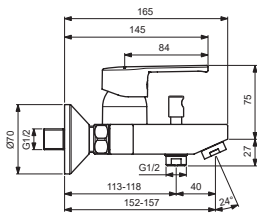

B0875AA

B0874AA

Pos.	Signify	Spare parts-Nr.	Quantity	Pos.	Signify	Spare parts-Nr.	Quantity
1	Lever,w/logo-compl.	B961239AA	1 Pcs.	15	Metallrosette	A963489AA	1 Pcs.
2	Screw M5x8		1 Pcs.	16	Fiberring Ø24x15x2		2 Pcs.
3	Cap decorative	B960473AA	1 Pcs.	17	Nipple M19x1.5 LH		2 Pcs.
4	Rosette	B961229AA	1 Pcs.	18	O-Ring Ø15.6x1.78		2 Pcs.
5	Screw M42x1.5	B961230NU	1 Pcs.	19	Coupling nut		2 Pcs.
6	O-Ring Ø39.1x1.3		1 Pcs.	20	Shower 70mm,1F	B9391AA	1 Pcs.
7	Cartridge Ø35mm	B961477NU	1 Pcs.	21	Pipe-sliding bar		1 Pcs.
8	Body bath/shower		1 Pcs.	22	Sliding bar holder	B964958AA	1 Pcs.
9	Perlator M24x1-D	A960537AA	1 Pcs.	23	Fiberring Ø16x13x1.5		2 Pcs.
10	Pull knob for diverter	B960486AA	1 Pcs.	24	Shower hose L1500mm	B964952AA	1 Pcs.
11	Diverter manual	B960168AA	1 Pcs.				
12	Rv-patrone	A960944NU	2 Pcs.				
13	S-connection compl.		1 Set				
14	S-connections G1/2xG3/4		2 Pcs.				