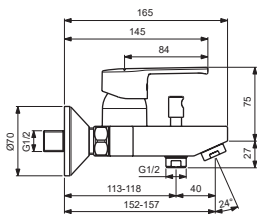

B0875AA

B0874AA

Pos.	Signify	Spare parts-Nr.	Quantity	Pos.	Signify	Spare parts-Nr.	Quantity
1	Lever,w/logo-compl.	B961239AA	1 Pcs.	15	Metallrosette	A963489AA	1 Pcs.
2	Screw M5x8		1 Pcs.	16	Fiberring Ø24x15x2		2 Pcs.
3	Cap decorative	B960473AA	1 Pcs.	17	Nipple M19x1.5 LH		2 Pcs.
4	Rosette	B961229AA	1 Pcs.	18	O-Ring Ø15.6x1.78		2 Pcs.
5	Screw M42x1.5	B961230NU	1 Pcs.	19	Coupling nut		2 Pcs.
6	O-Ring Ø39.1x1.3		1 Pcs.	20	Shower 70mm,1F	B9391AA	1 Pcs.
7	Cartridge Ø35mm	B961477NU	1 Pcs.	21	Pipe-sliding bar		1 Pcs.
8	Body bath/shower		1 Pcs.	22	Sliding bar holder	B964958AA	1 Pcs.
9	Perlator M24x1-D	A960537AA	1 Pcs.	23	Fiberring Ø16x13x1.5		2 Pcs.
10	Pull knob for diverter	B960486AA	1 Pcs.	24	Shower hose L1500mm	B964952AA	1 Pcs.
11	Diverter manual	B960168AA	1 Pcs.				
12	Rv-patrone	A960944NU	2 Pcs.				
13	S-connection compl.		1 Set				
14	S-connections G1/2xG3/4		2 Pcs.				