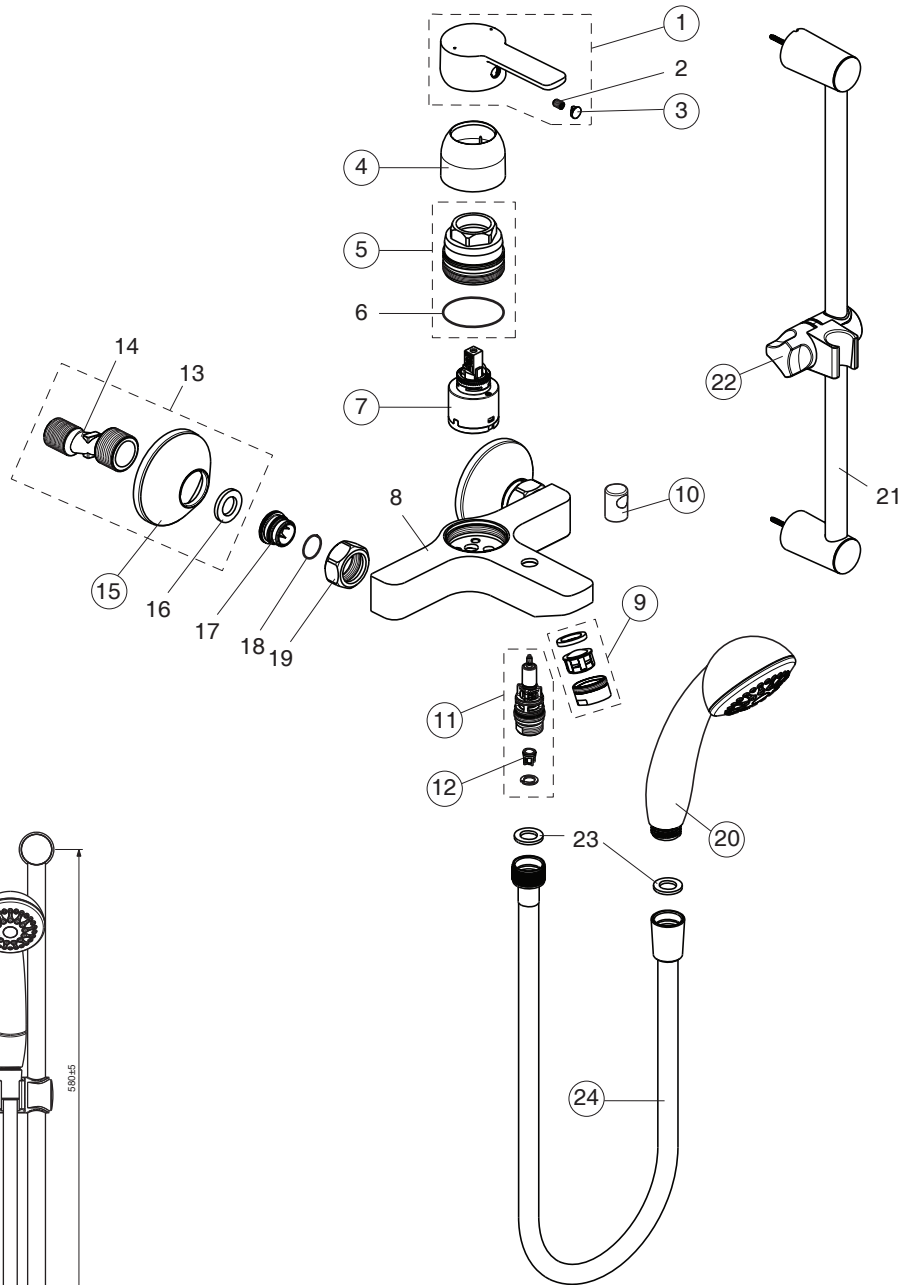

B0875AA

B0874AA

Pos.	Signify	Spare parts-Nr.	Quantity	Pos.	Signify	Spare parts-Nr.	Quantity
1	Lever,w/logo-compl.	B961239AA	1 Pcs.	15	Metallrosette	A963489AA	1 Pcs.
2	Screw M5x8		1 Pcs.	16	Fiberring Ø24x15x2		2 Pcs.
3	Cap decorative	B960473AA	1 Pcs.	17	Nipple M19x1.5 LH		2 Pcs.
4	Rosette	B961229AA	1 Pcs.	18	O-Ring Ø15.6x1.78		2 Pcs.
5	Screw M42x1.5	B961230NU	1 Pcs.	19	Coupling nut		2 Pcs.
6	O-Ring Ø39.1x1.3		1 Pcs.	20	Shower 70mm,1F	B9391AA	1 Pcs.
7	Cartridge Ø35mm	B961477NU	1 Pcs.	21	Pipe-sliding bar		1 Pcs.
8	Body bath/shower		1 Pcs.	22	Sliding bar holder	B964958AA	1 Pcs.
9	Perlator M24x1-D	A960537AA	1 Pcs.	23	Fiberring Ø16x13x1.5		2 Pcs.
10	Pull knob for diverter	B960486AA	1 Pcs.	24	Shower hose L1500mm	B964952AA	1 Pcs.
11	Diverter manual	B960168AA	1 Pcs.				
12	Rv-patrone	A960944NU	2 Pcs.				
13	S-connection compl.		1 Set				
14	S-connections G1/2xG3/4		2 Pcs.				