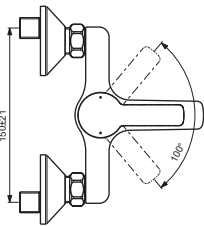

B0875AA

B0874AA

Pos.	Signify	Spare parts-Nr.	Quantity	Pos.	Signify	Spare parts-Nr.	Quantity
1	Lever,w/logo-compl.	B961239AA	1 Pcs.	15	Metallrosette	A963489AA	1 Pcs.
2	Screw M5x8		1 Pcs.	16	Fiberring Ø24x15x2		2 Pcs.
3	Cap decorative	B960473AA	1 Pcs.	17	Nipple M19x1.5 LH		2 Pcs.
4	Rosette	B961229AA	1 Pcs.	18	O-Ring Ø15.6x1.78		2 Pcs.
5	Screw M42x1.5	B961230NU	1 Pcs.	19	Coupling nut		2 Pcs.
6	O-Ring Ø39.1x1.3		1 Pcs.	20	Shower 70mm,1F	B9391AA	1 Pcs.
7	Cartridge Ø35mm	B961477NU	1 Pcs.	21	Pipe-sliding bar		1 Pcs.
8	Body bath/shower		1 Pcs.	22	Sliding bar holder	B964958AA	1 Pcs.
9	Perlator M24x1-D	A960537AA	1 Pcs.	23	Fiberring Ø16x13x1.5		2 Pcs.
10	Pull knob for diverter	B960486AA	1 Pcs.	24	Shower hose L1500mm	B964952AA	1 Pcs.
11	Diverter manual	B960168AA	1 Pcs.				
12	Rv-patrone	A960944NU	2 Pcs.				
13	S-connection compl.		1 Set				
14	S-connections G1/2xG3/4		2 Pcs.				